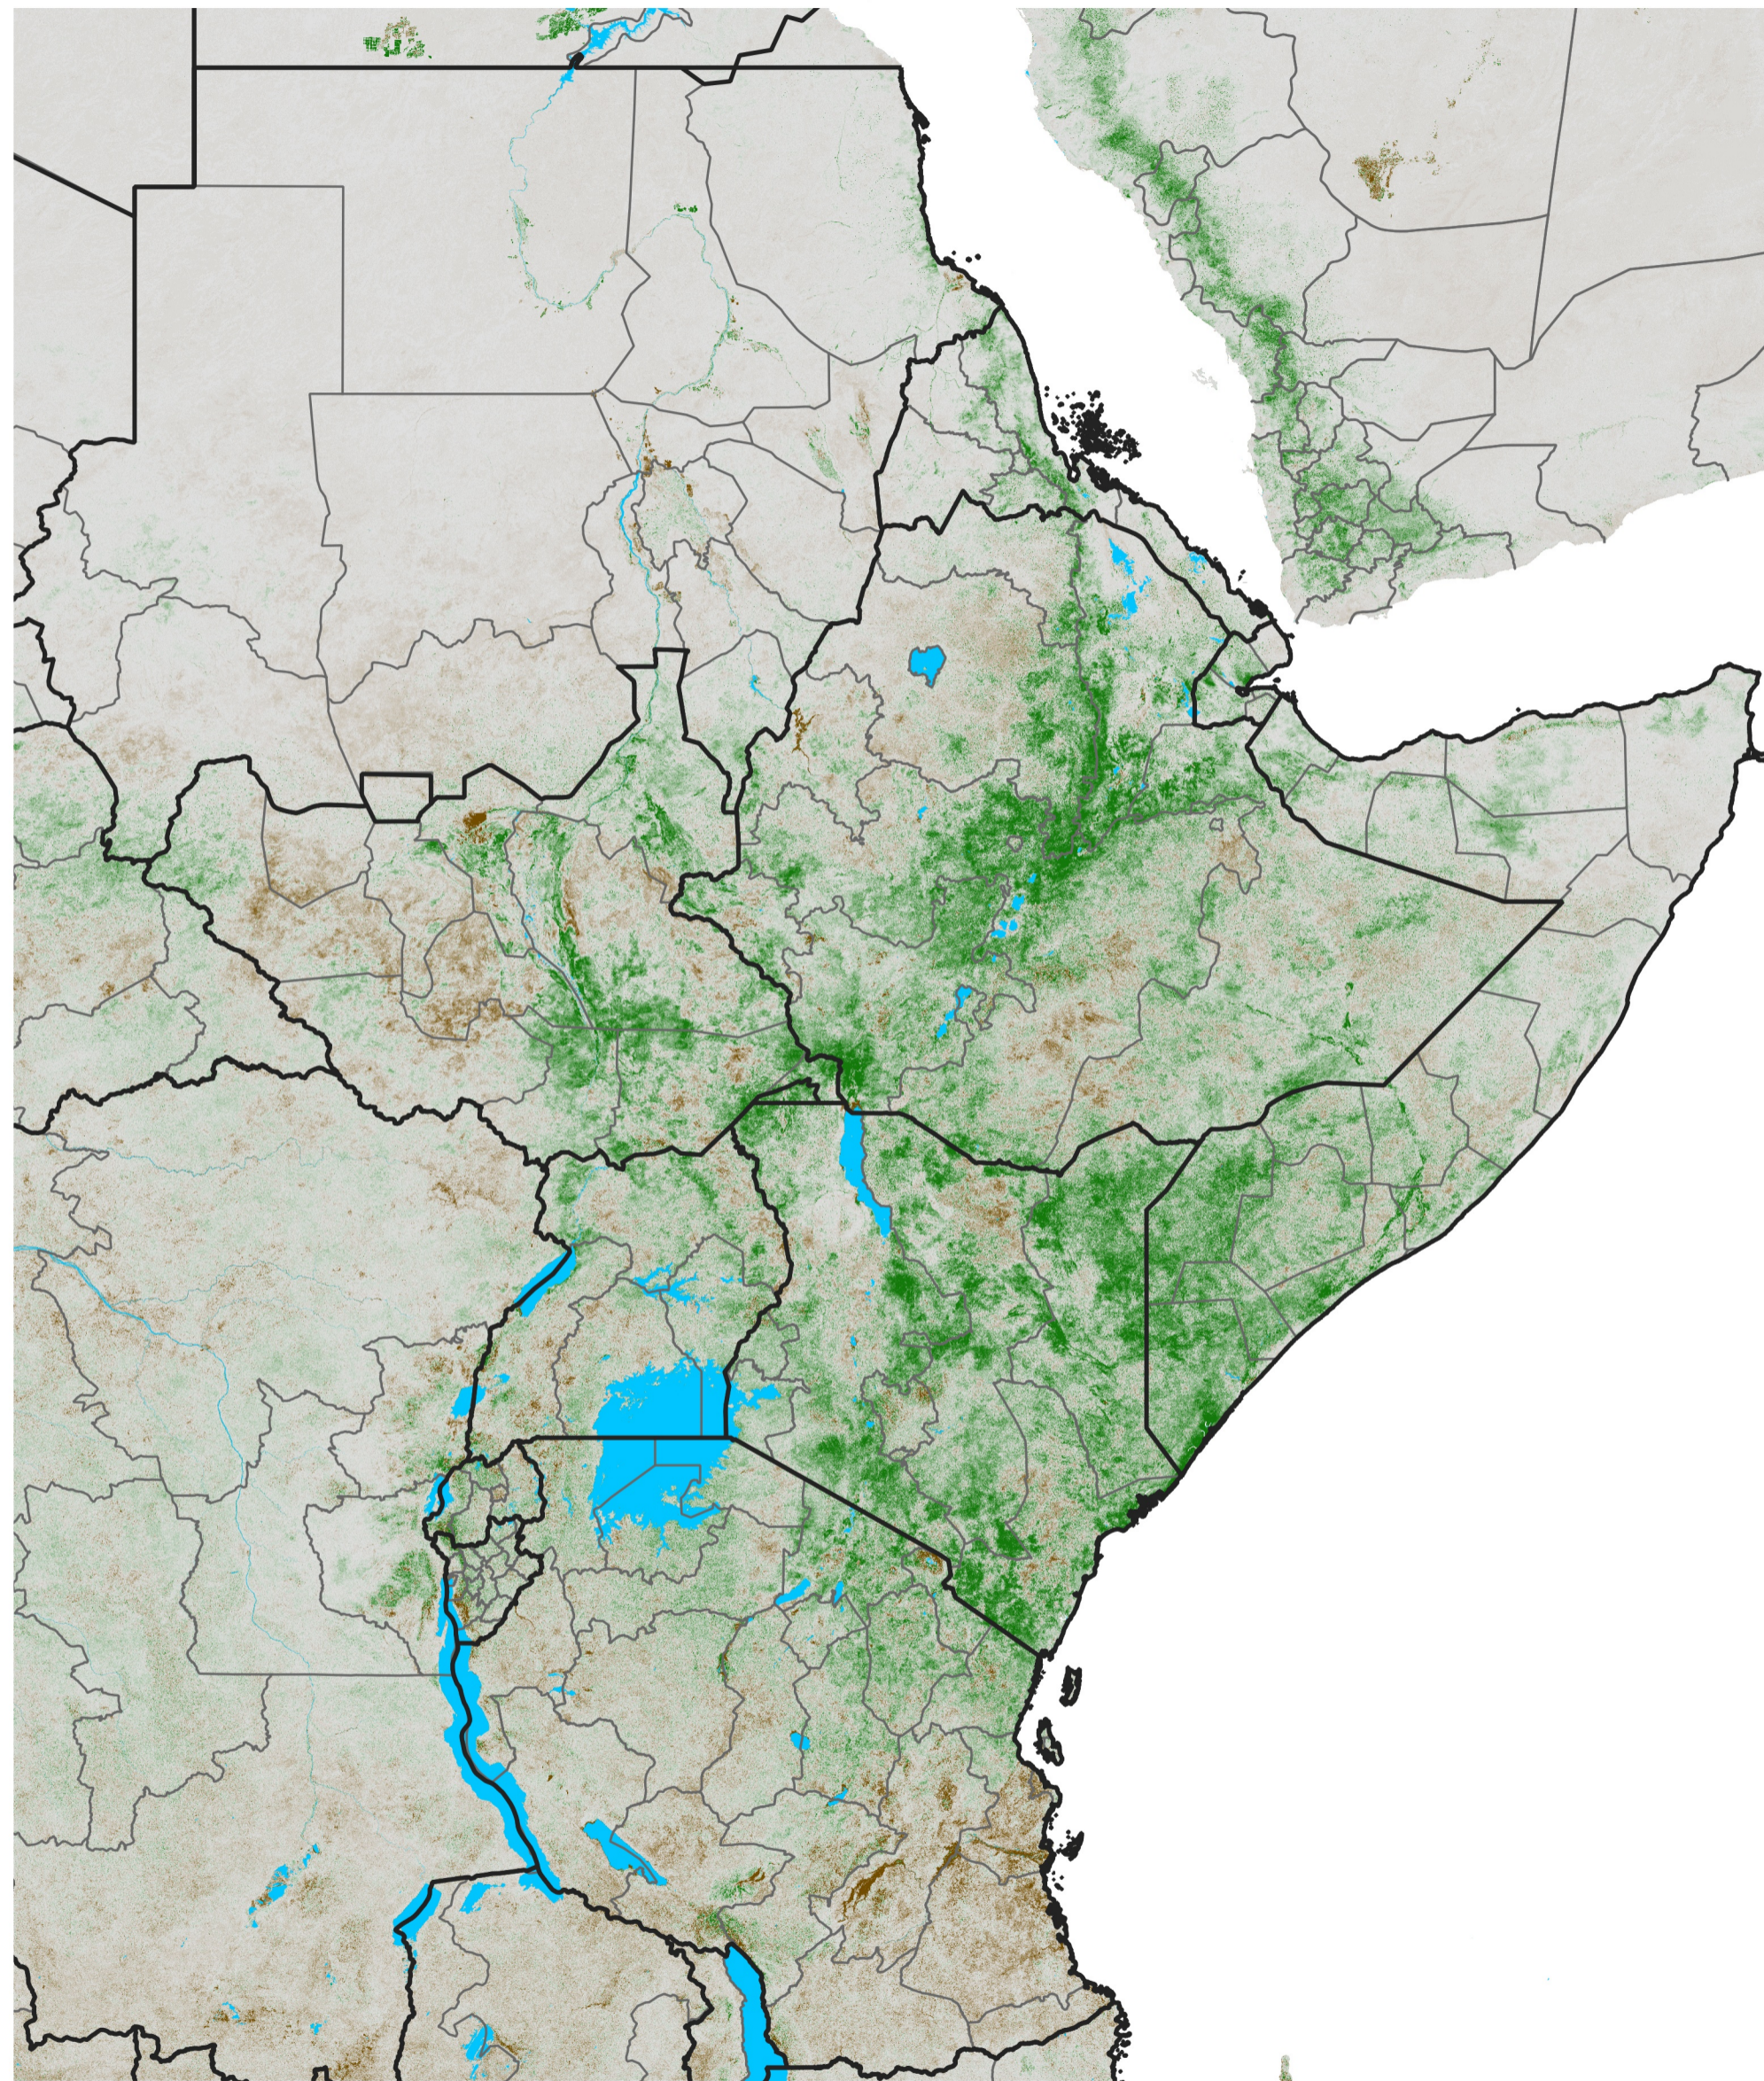

East Africa NDVI Anomaly

2024 minus Mean (2012 - 2021)

Period 21 / Apr 06 - 15, 2024

NDVI Anomaly

< -0.3 -0.2 -0.1 -0.05 0.05 0.1 0.2 >0.3

Negative

No Difference

Positive