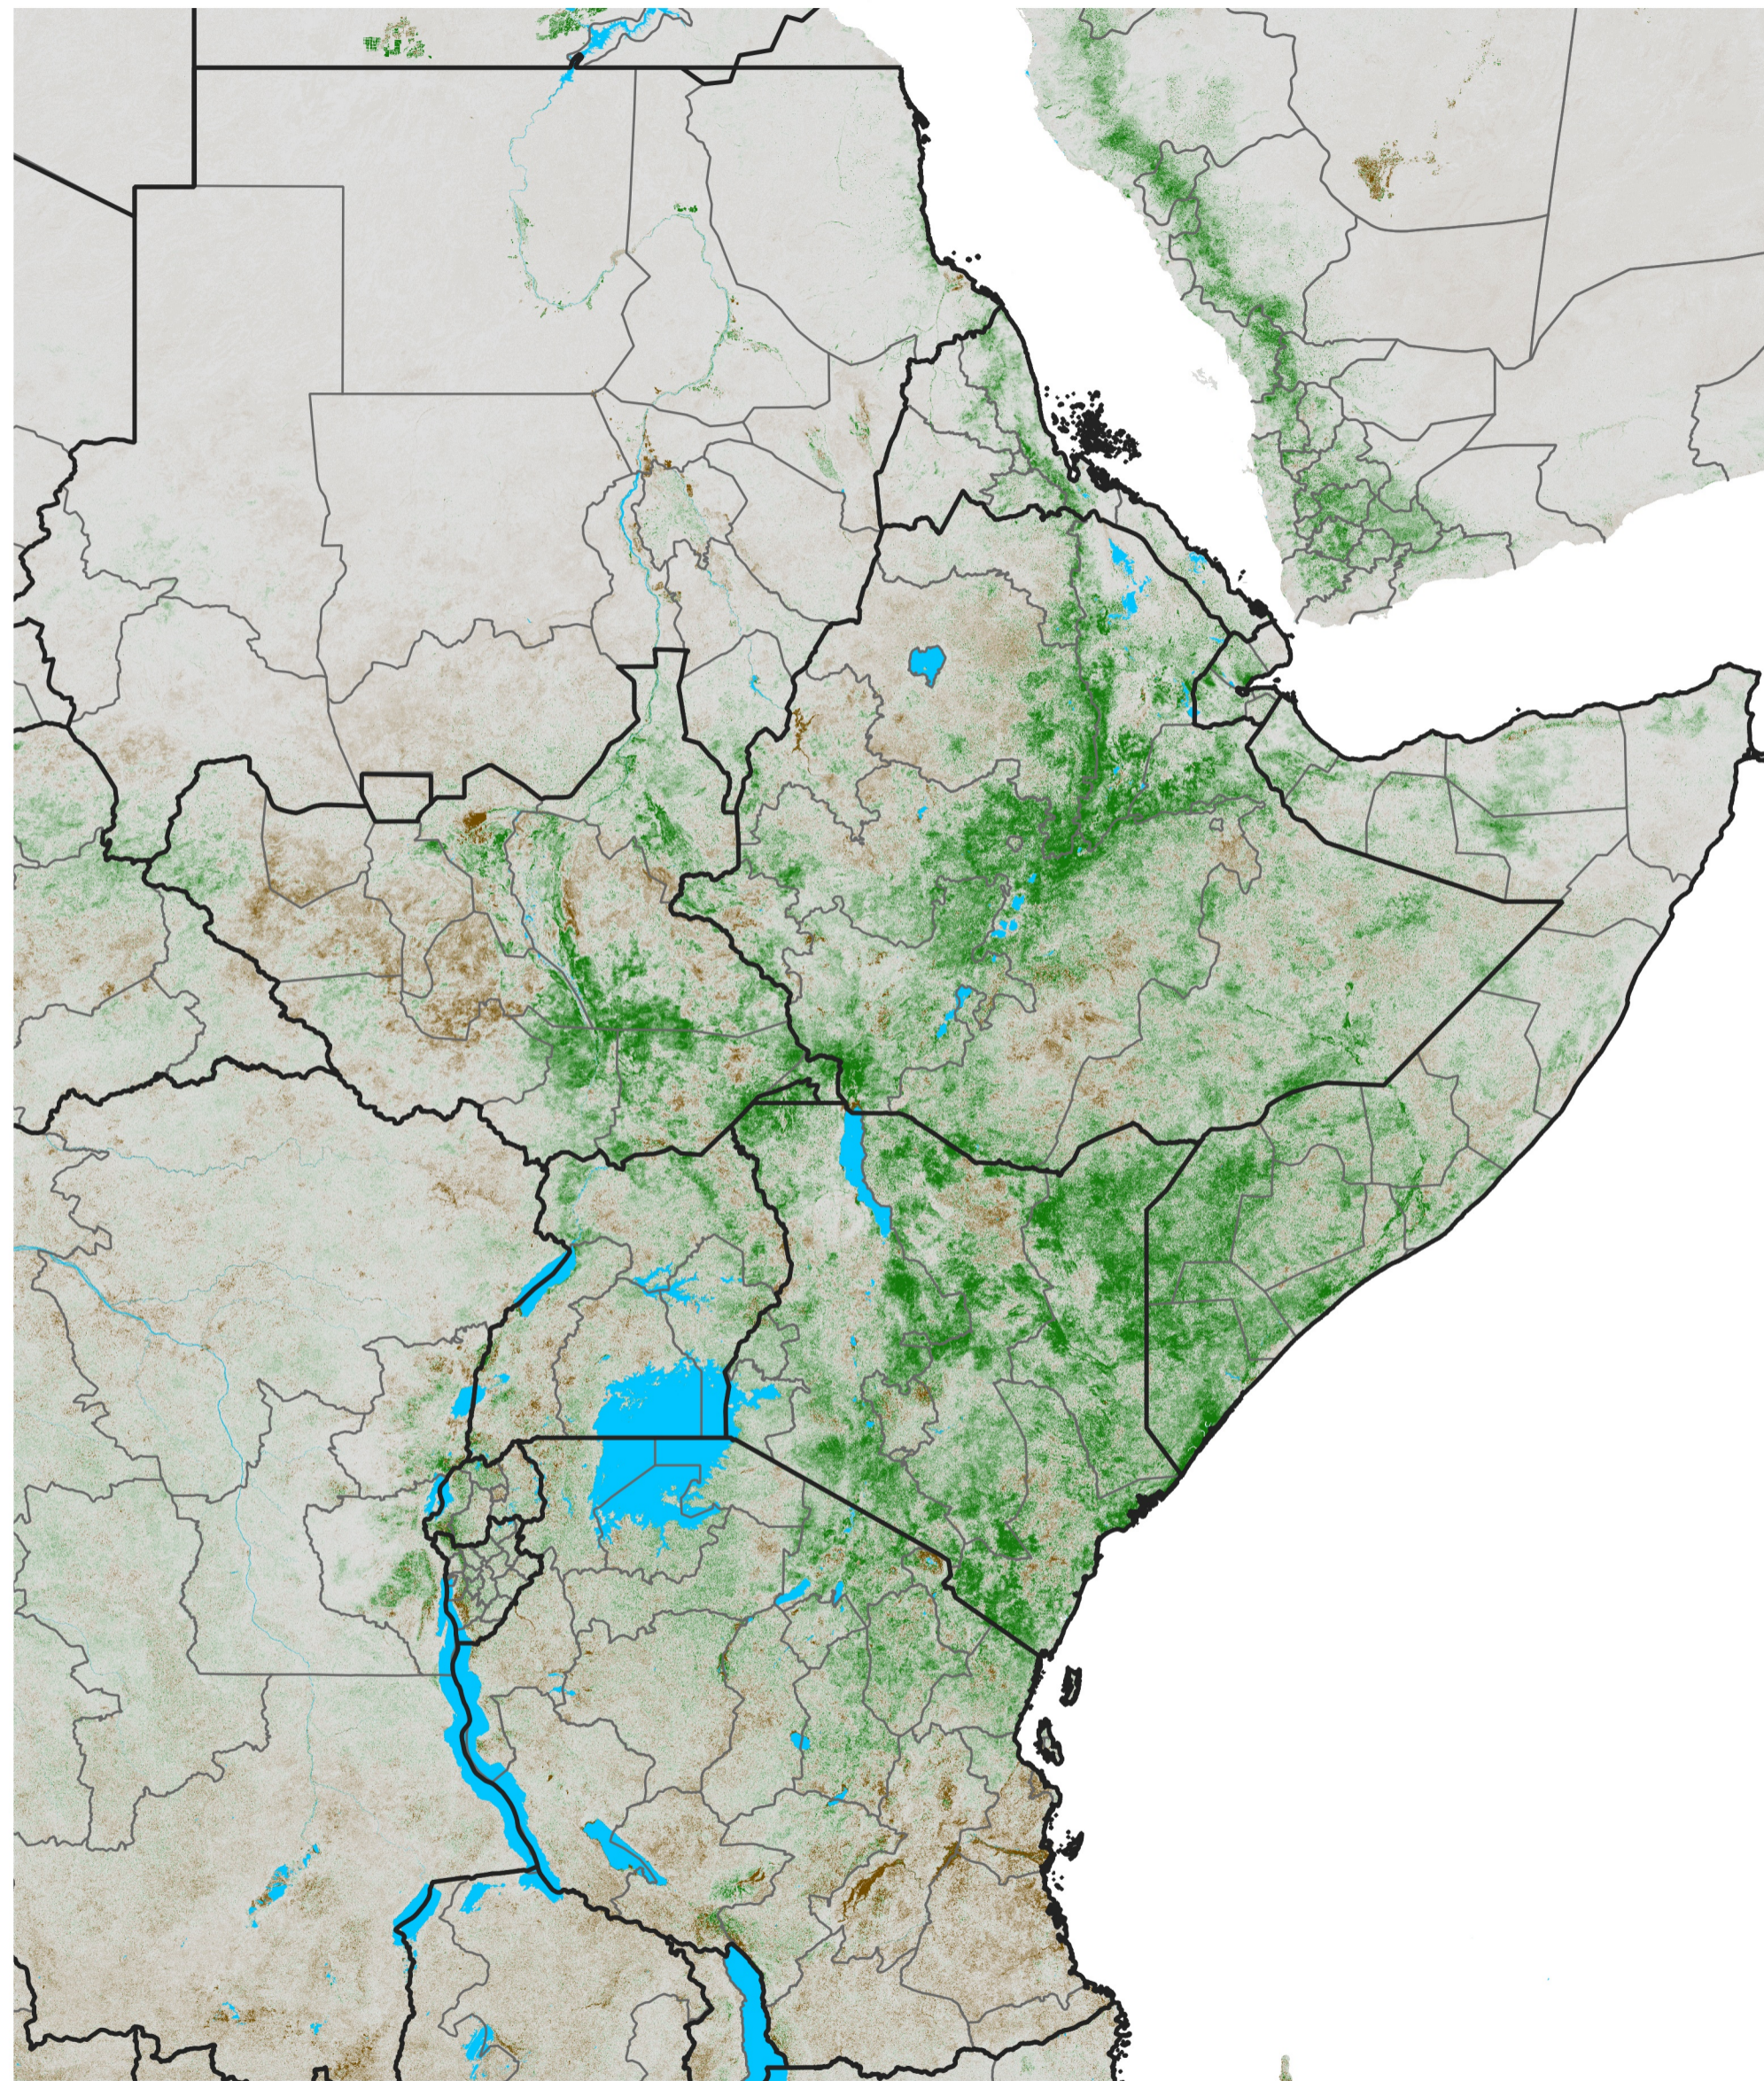

# East Africa NDVI Anomaly

2024 minus Mean (2012 - 2021)

Period 22 / Apr 11 - 20, 2024

### NDVI Anomaly

< -0.3   -0.2   -0.1   -0.05   0.05   0.1   0.2   >0.3

Negative

No Difference

Positive