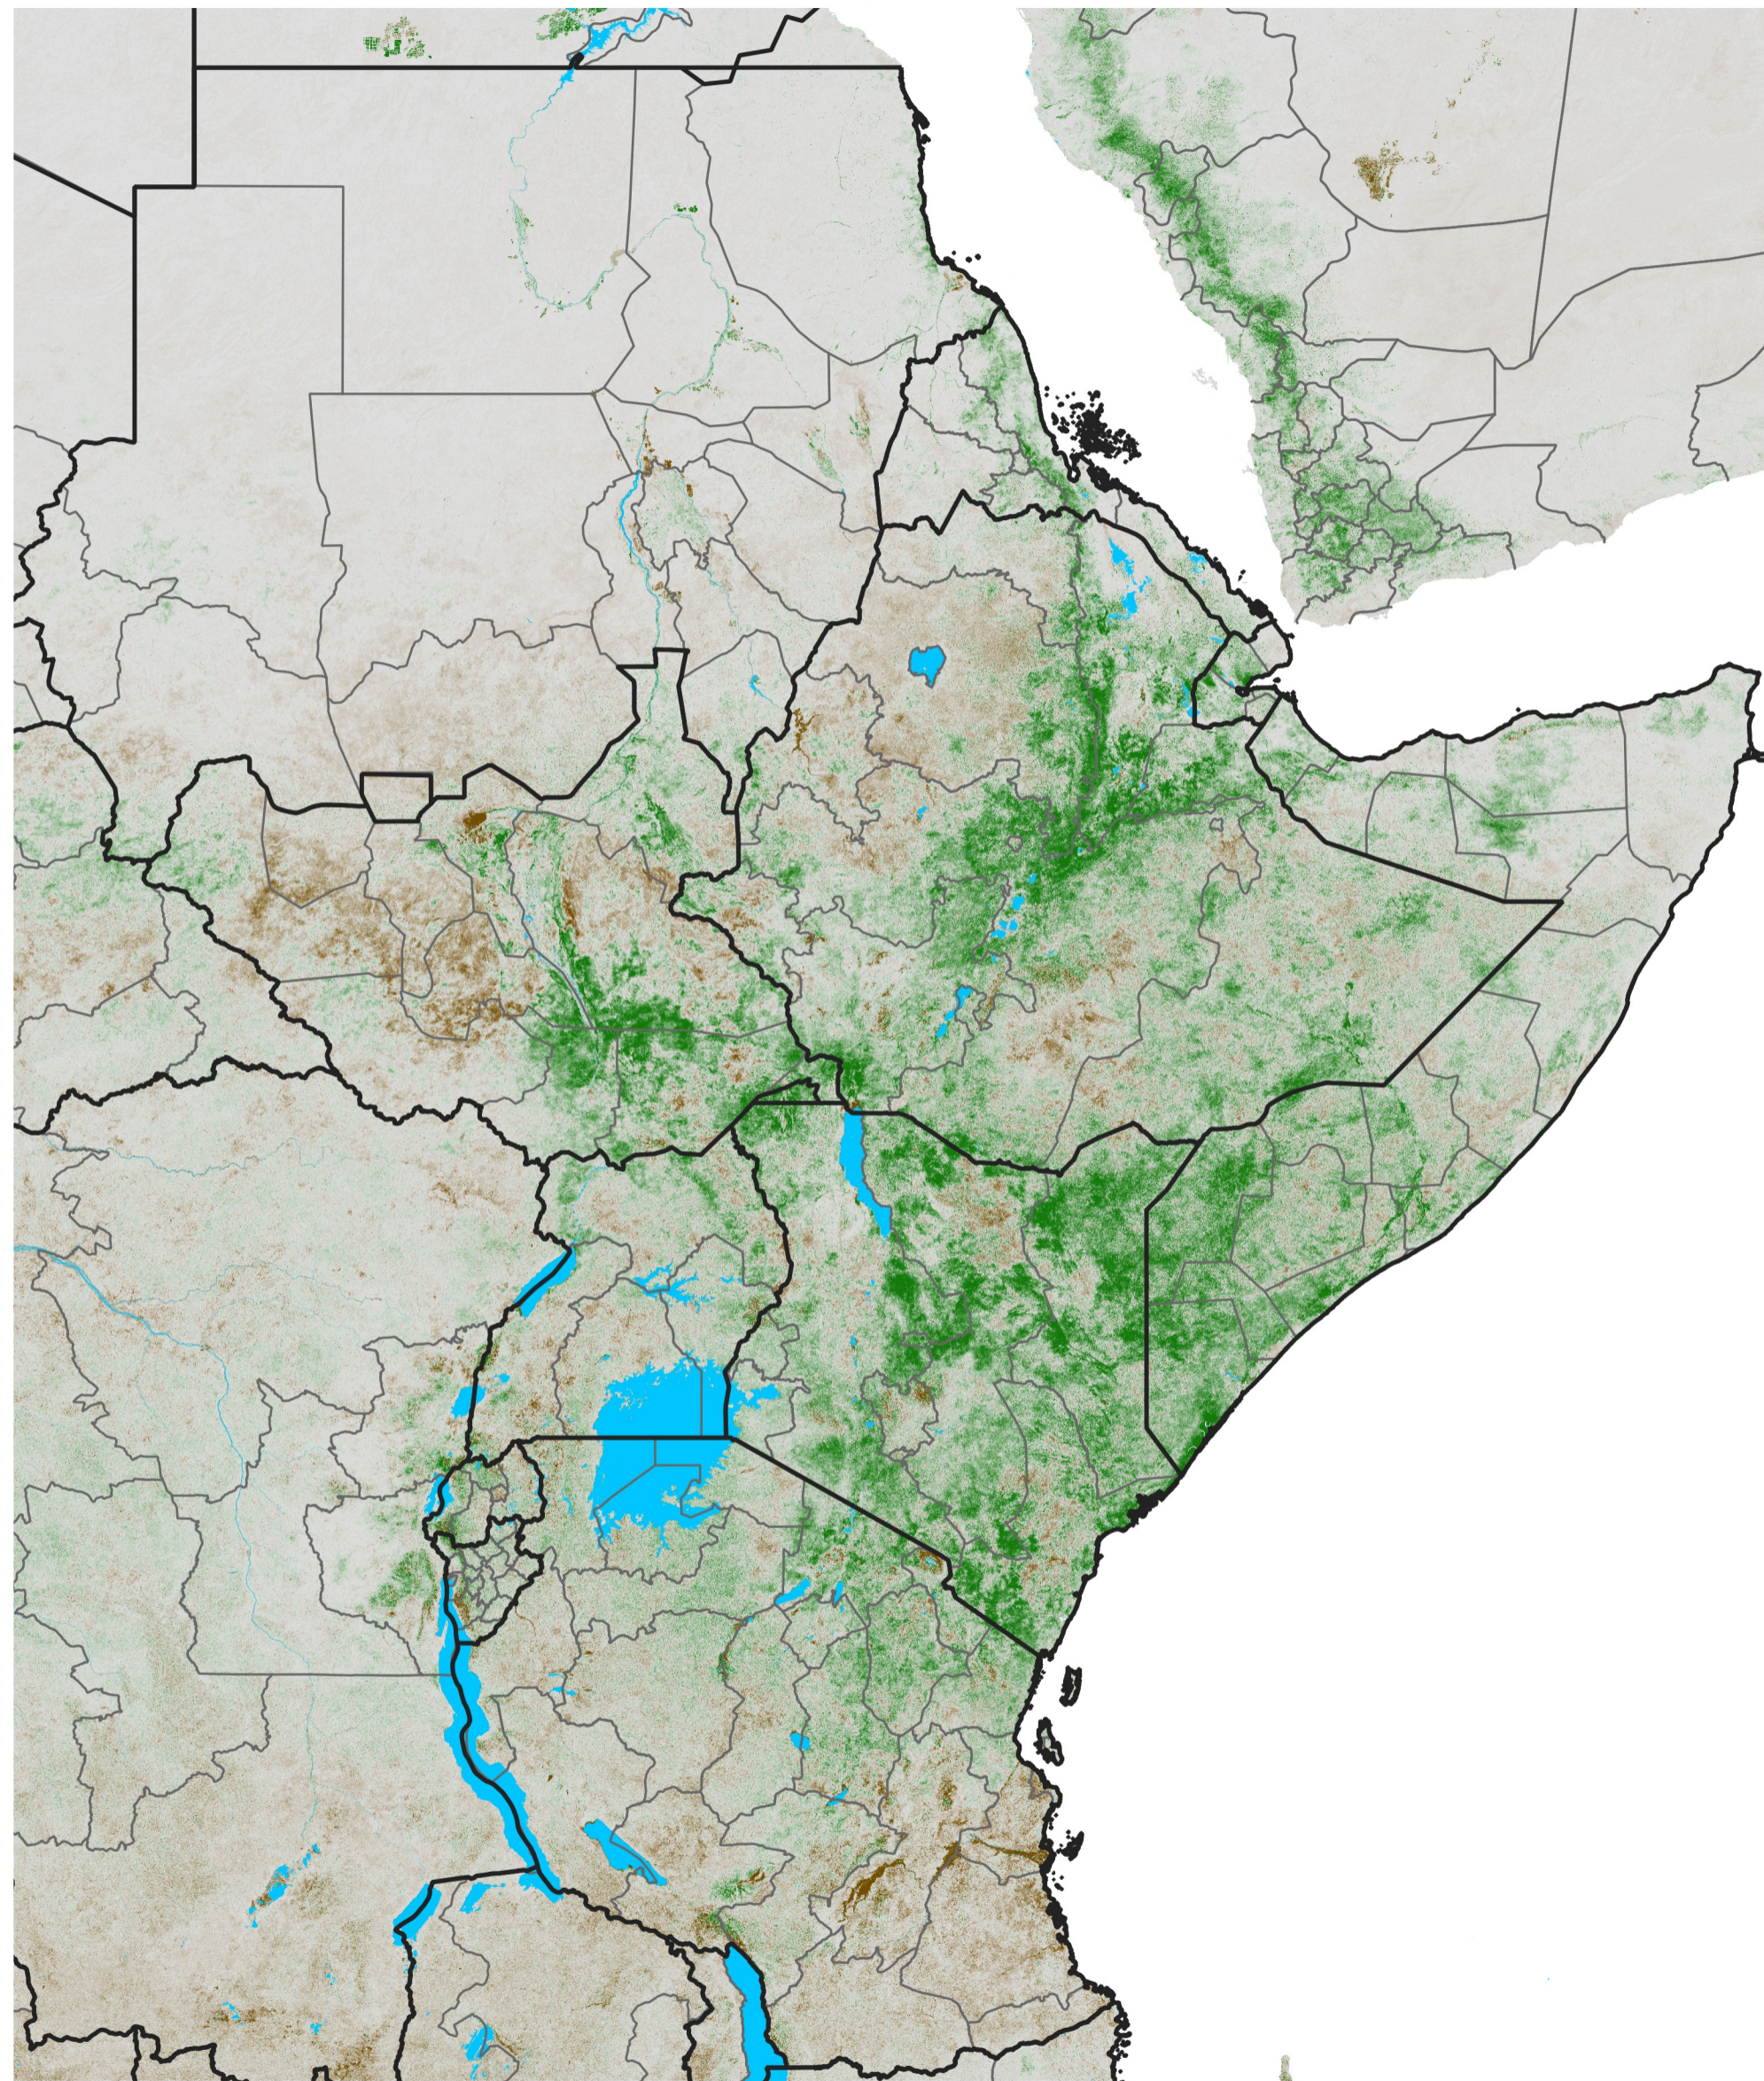

# East Africa NDVI Anomaly

2024 minus Mean (2012 - 2021)

Period 23 / Apr 16 - 25, 2024

### NDVI Anomaly

< -0.3   -0.2   -0.1   -0.05   0.05   0.1   0.2   >0.3

Negative

No Difference

Positive