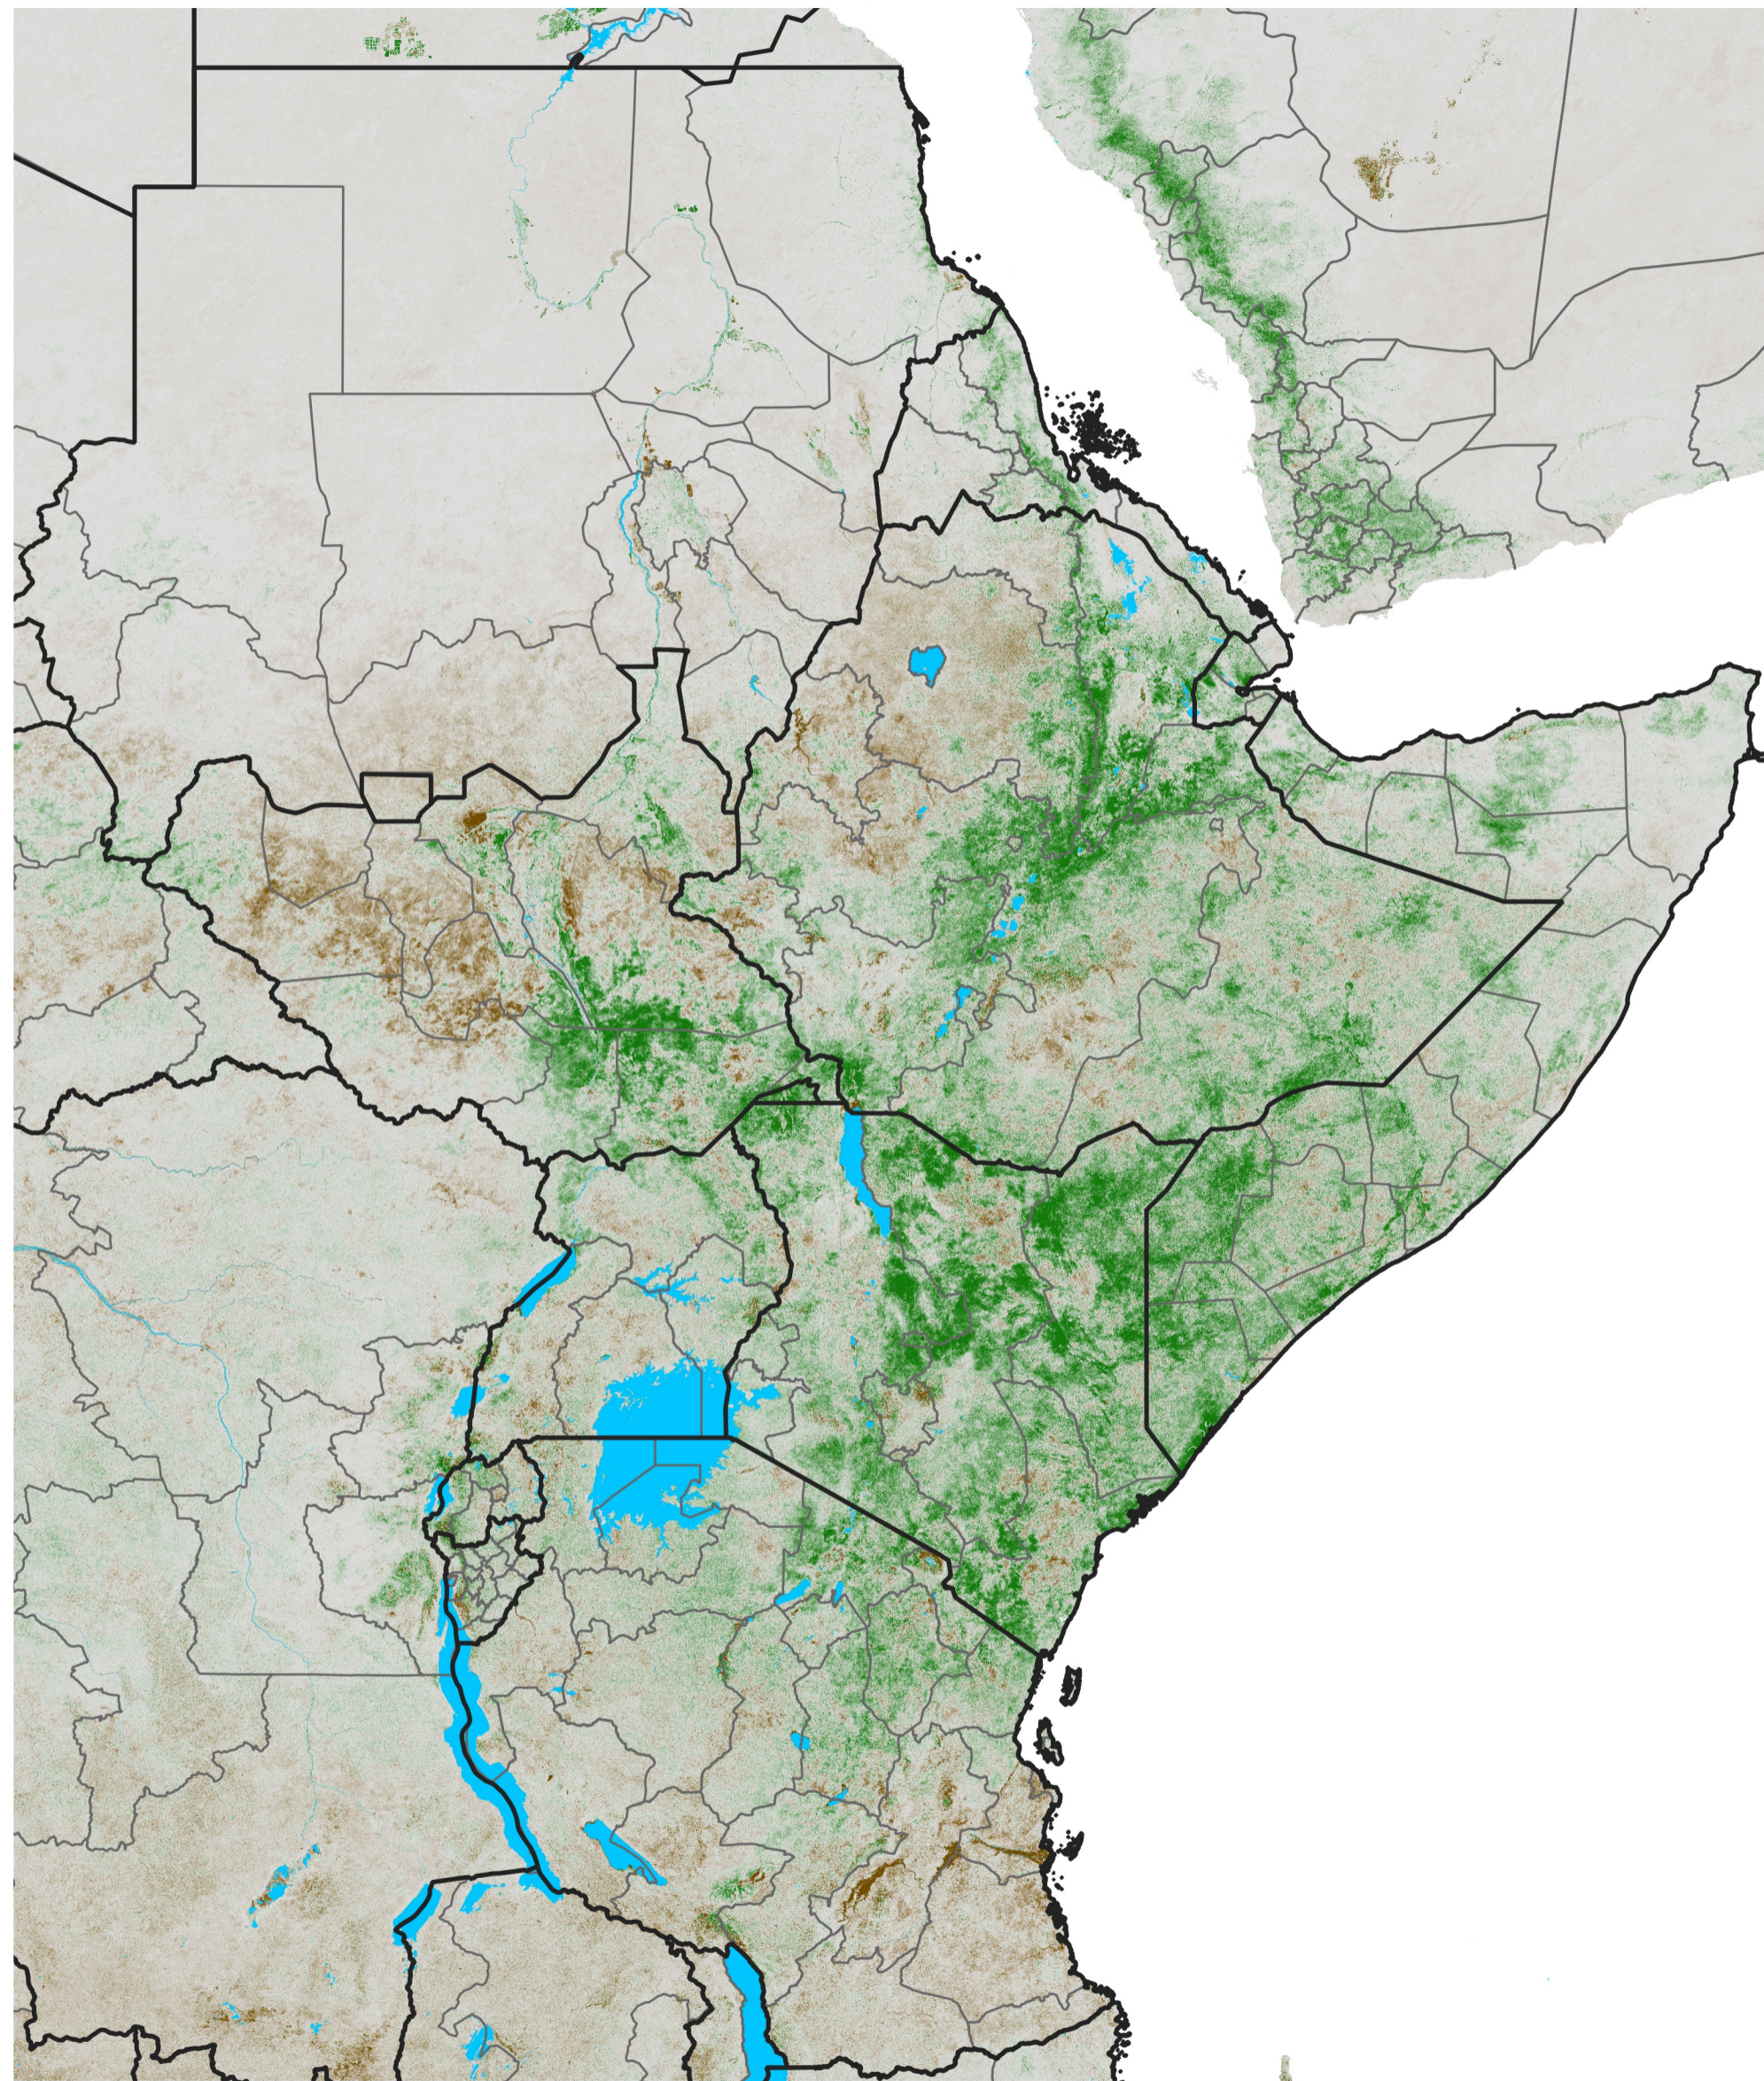

East Africa NDVI Anomaly

2024 minus Mean (2012 - 2021)

Period 24 / Apr 21 - 30, 2024

NDVI Anomaly

< -0.3 -0.2 -0.1 -0.05 0.05 0.1 0.2 >0.3

Negative

No Difference

Positive