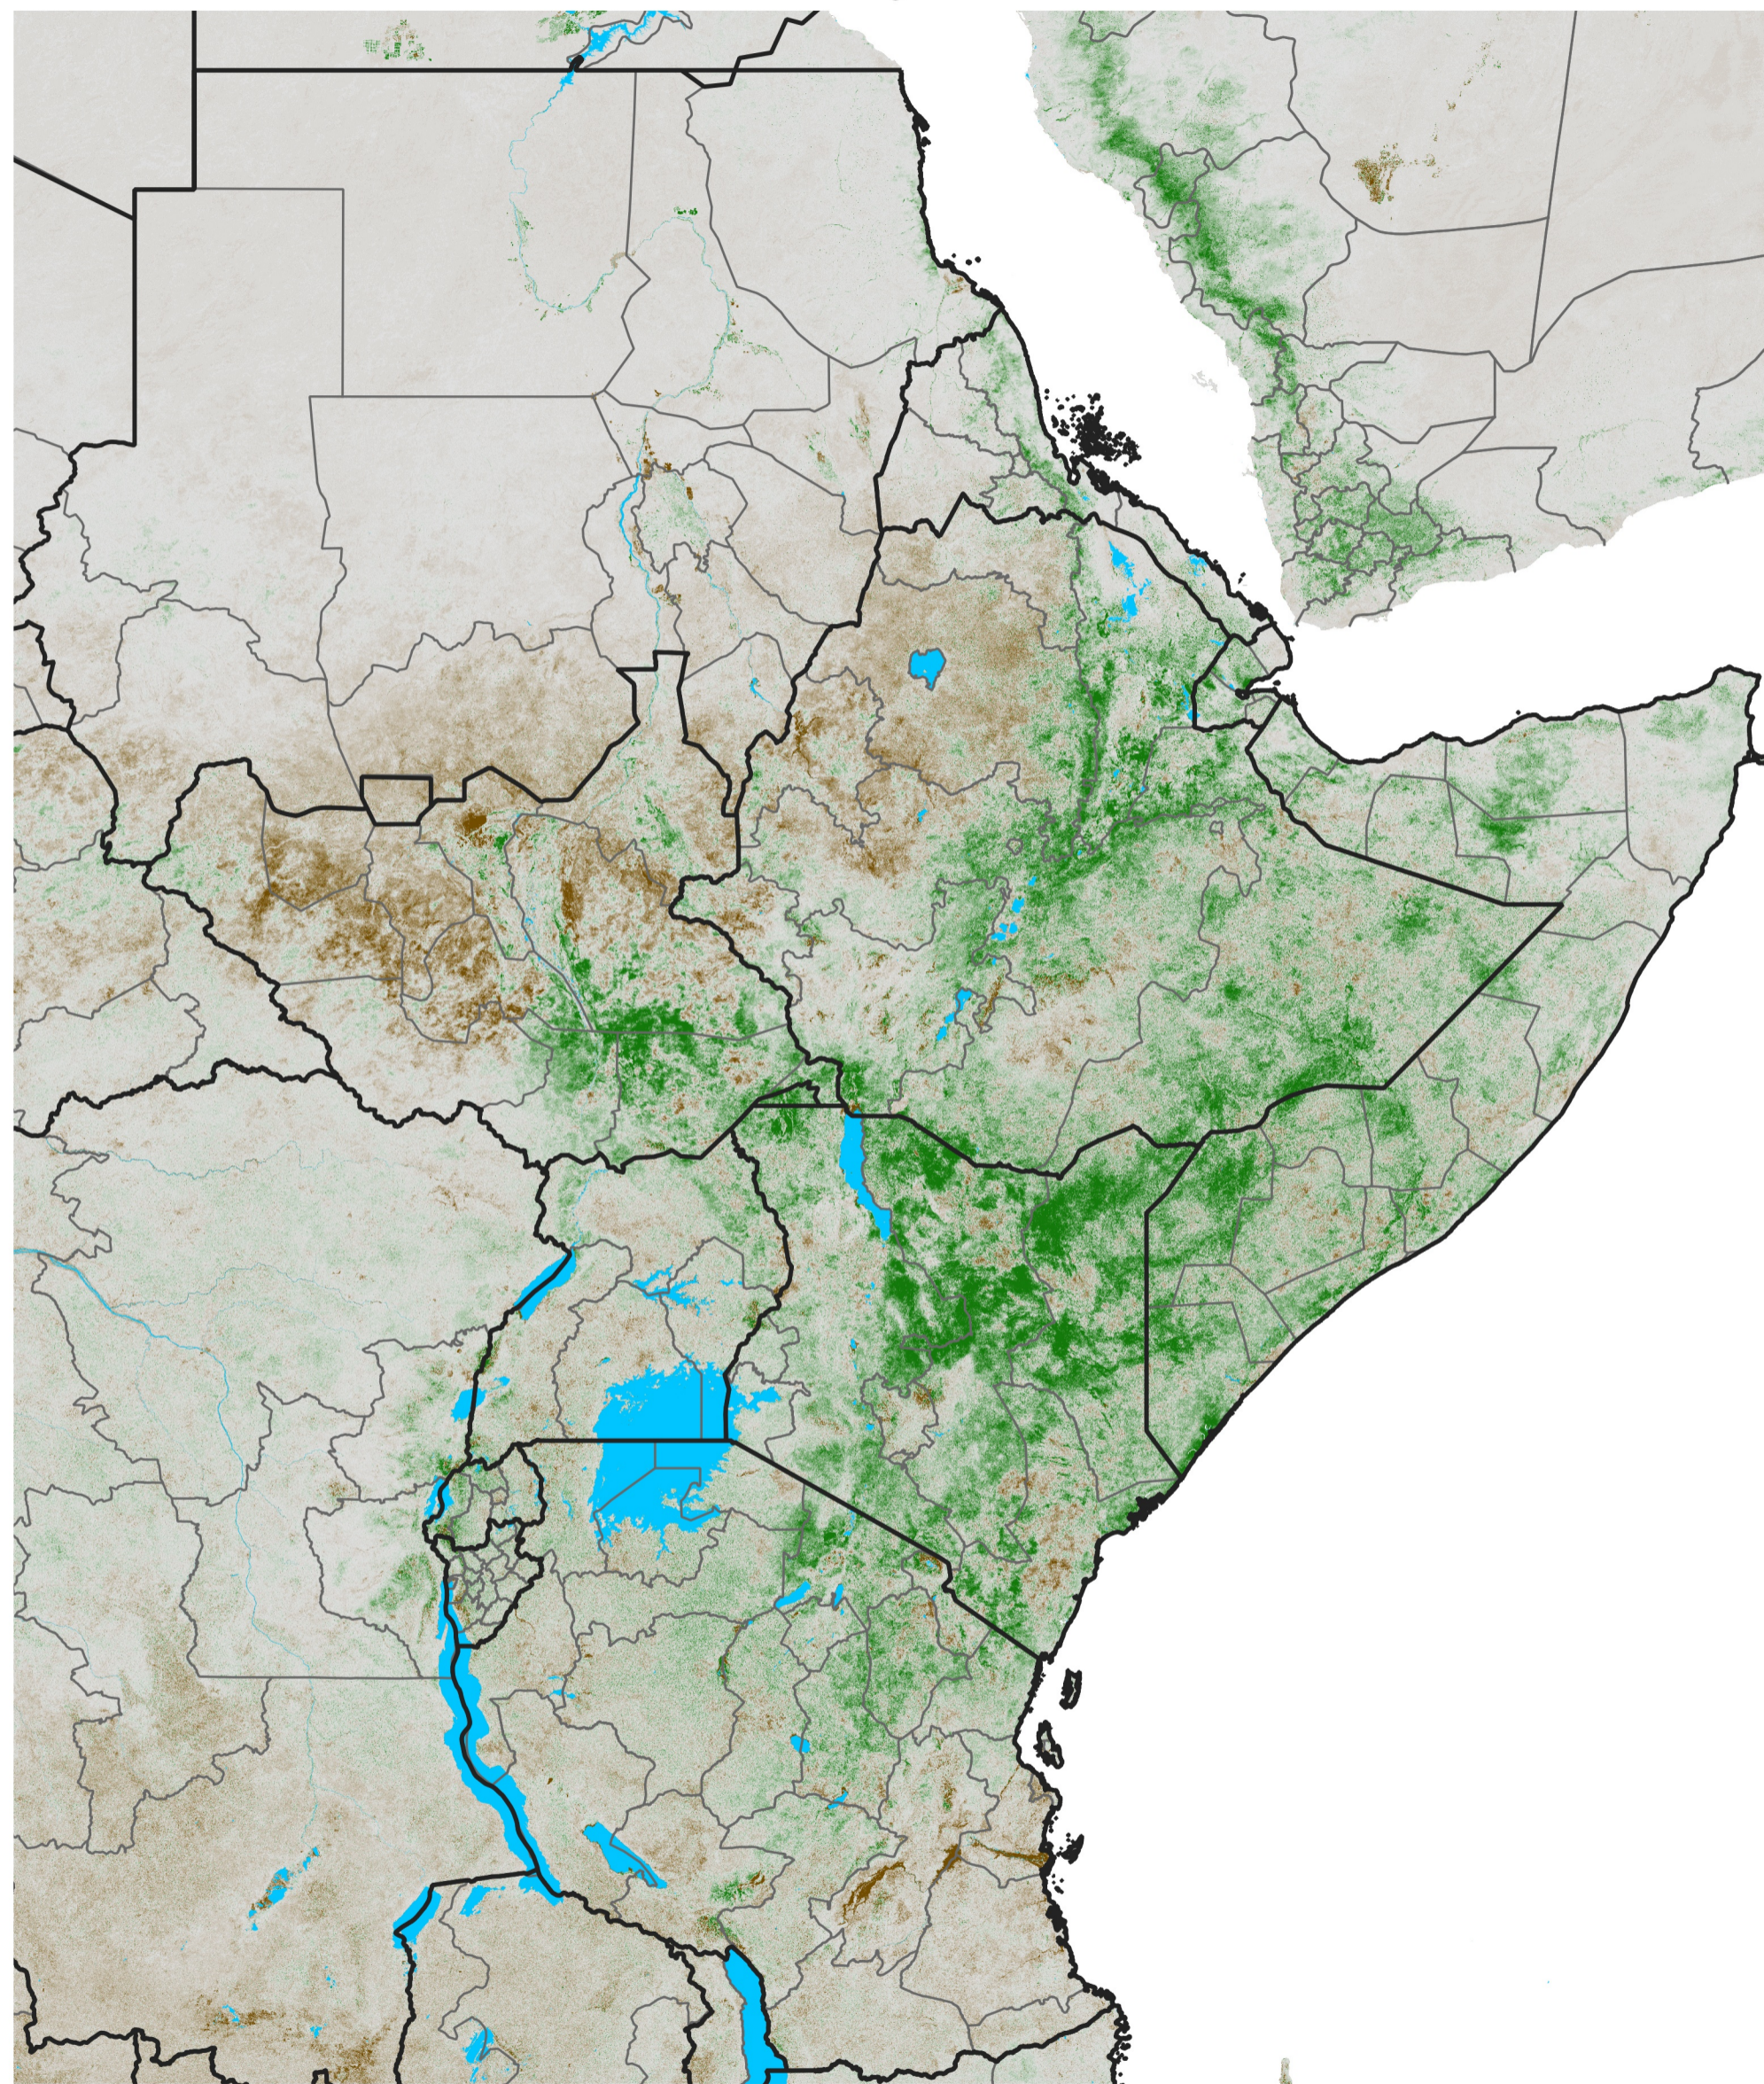

# East Africa NDVI Anomaly

2024 minus Mean (2012 - 2021)

Period 26 / May 01 - 10, 2024

## NDVI Anomaly

< -0.3   -0.2   -0.1   -0.05   0.05   0.1   0.2   >0.3

Negative

No Difference

Positive