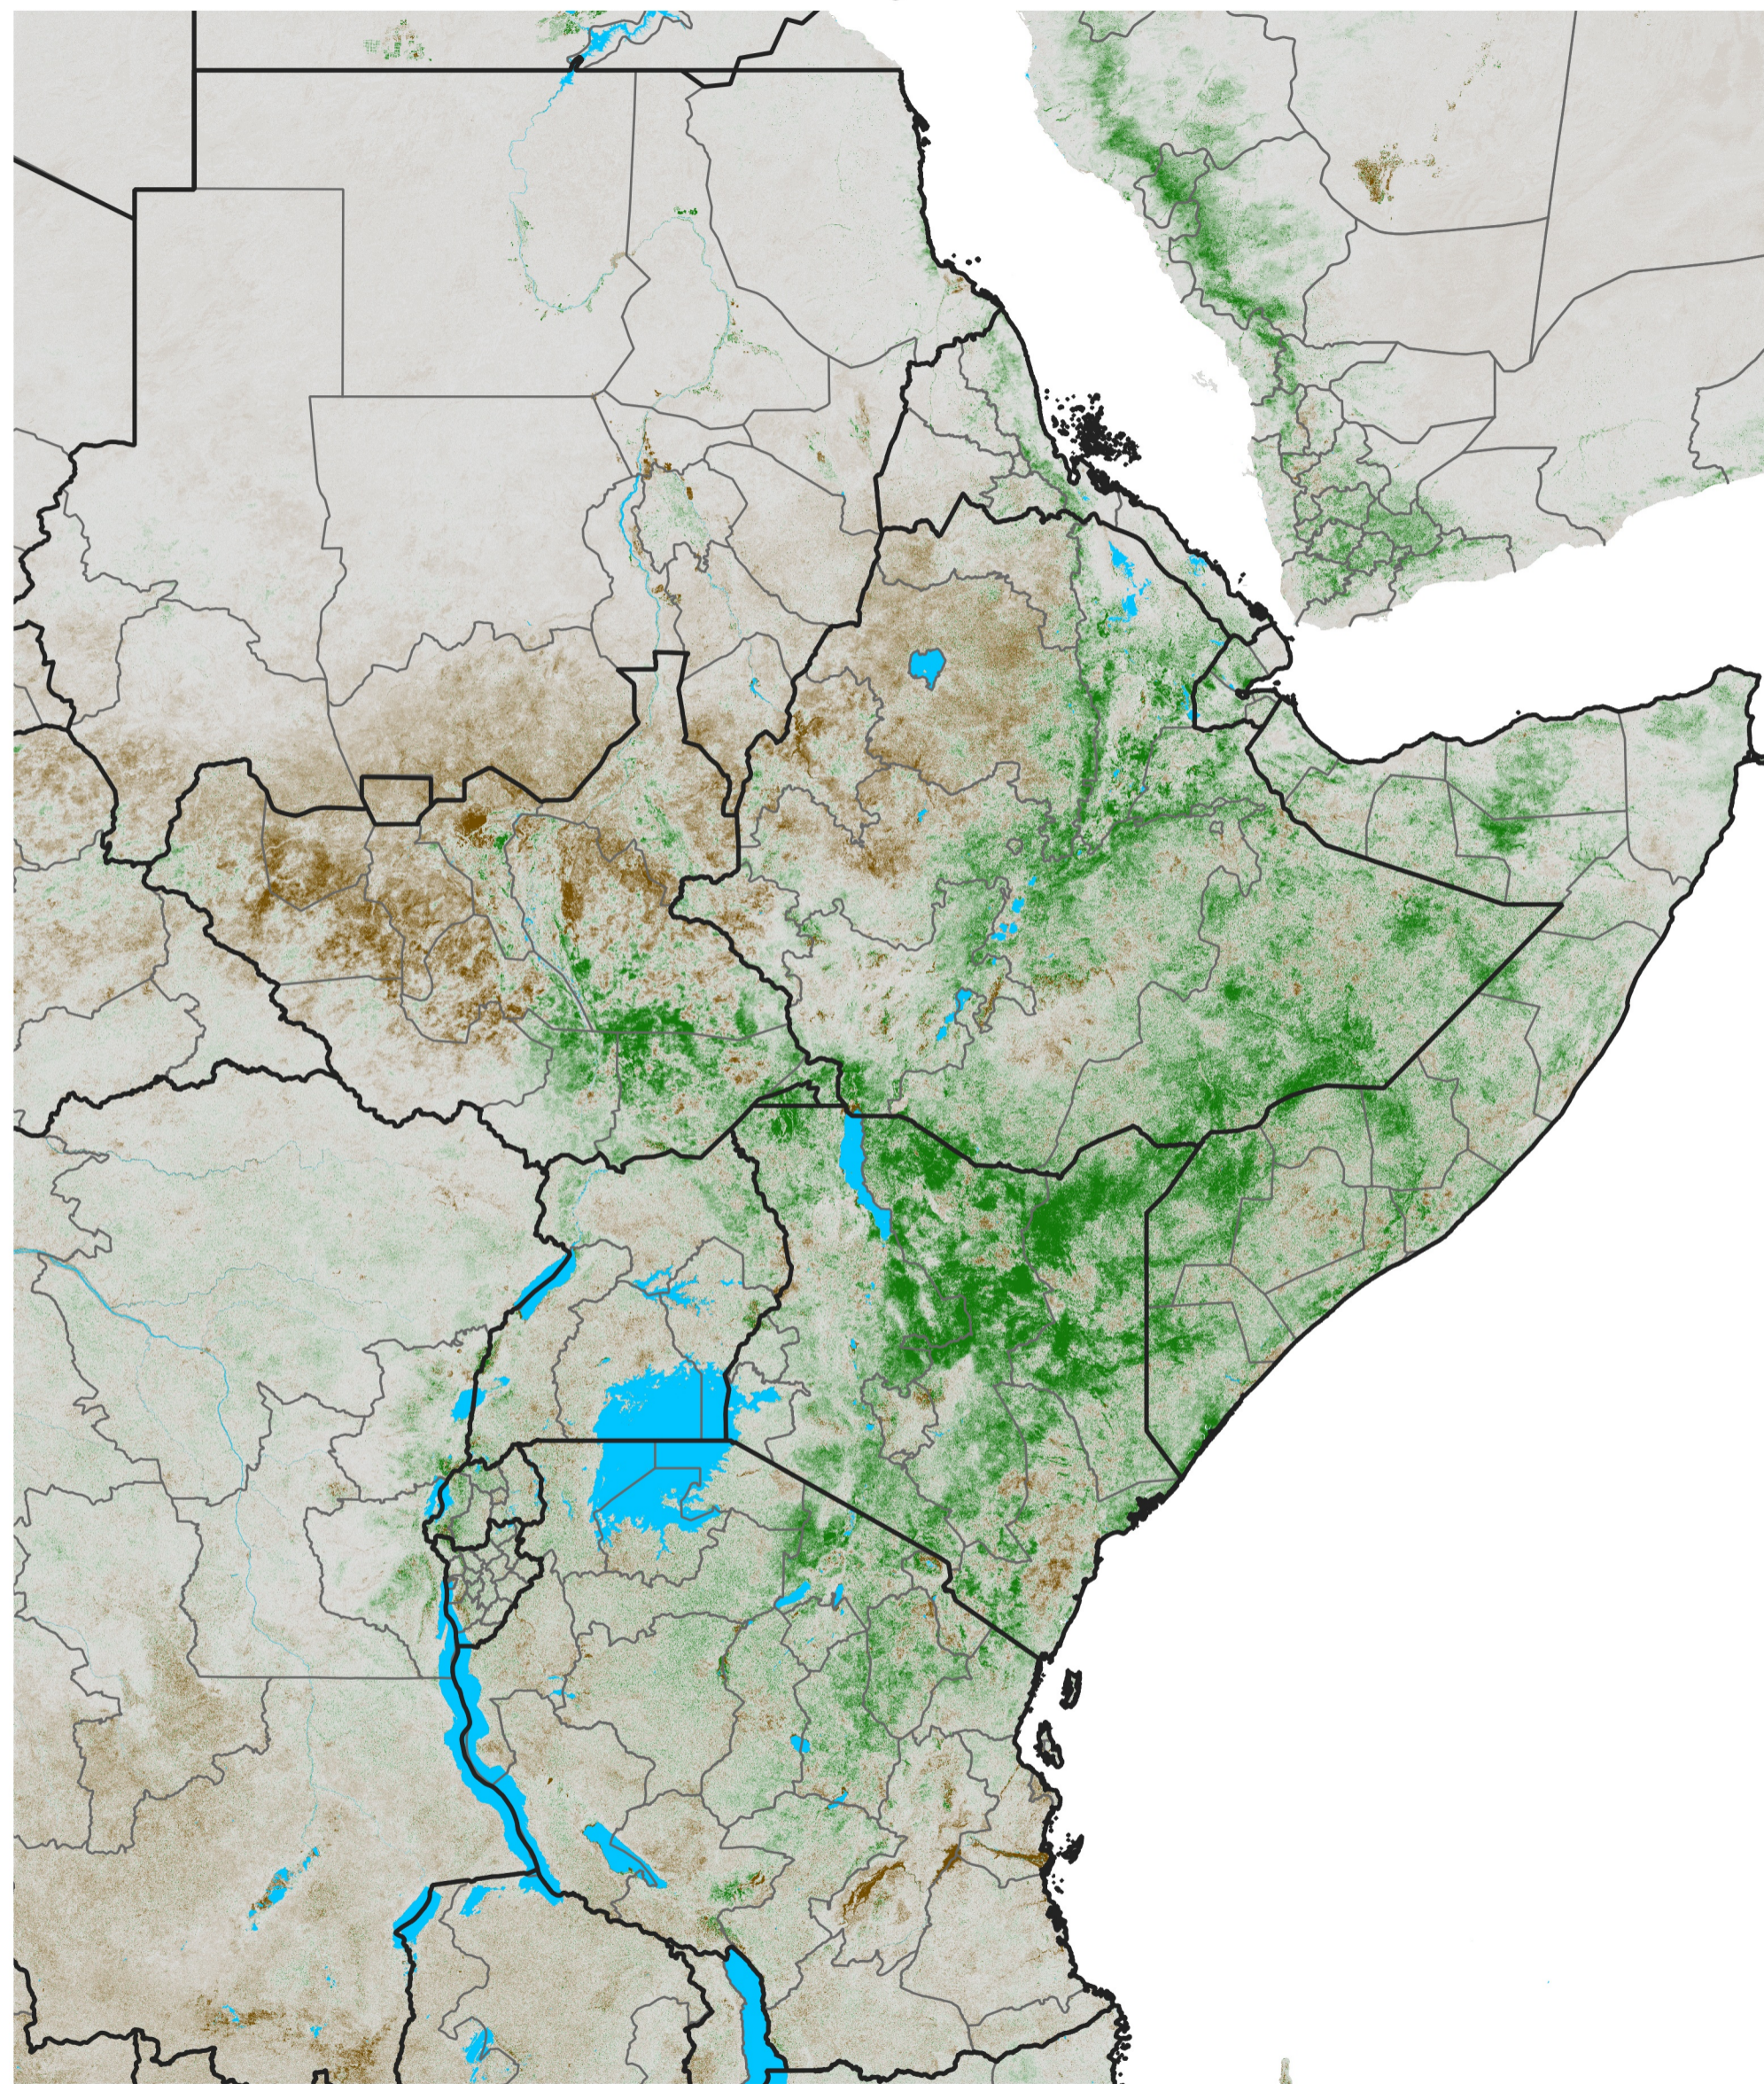

East Africa NDVI Anomaly

2024 minus Mean (2012 - 2021)

Period 27 / May 06 - 15, 2024

NDVI Anomaly

< -0.3 -0.2 -0.1 -0.05 0.05 0.1 0.2 >0.3

Negative

No Difference

Positive