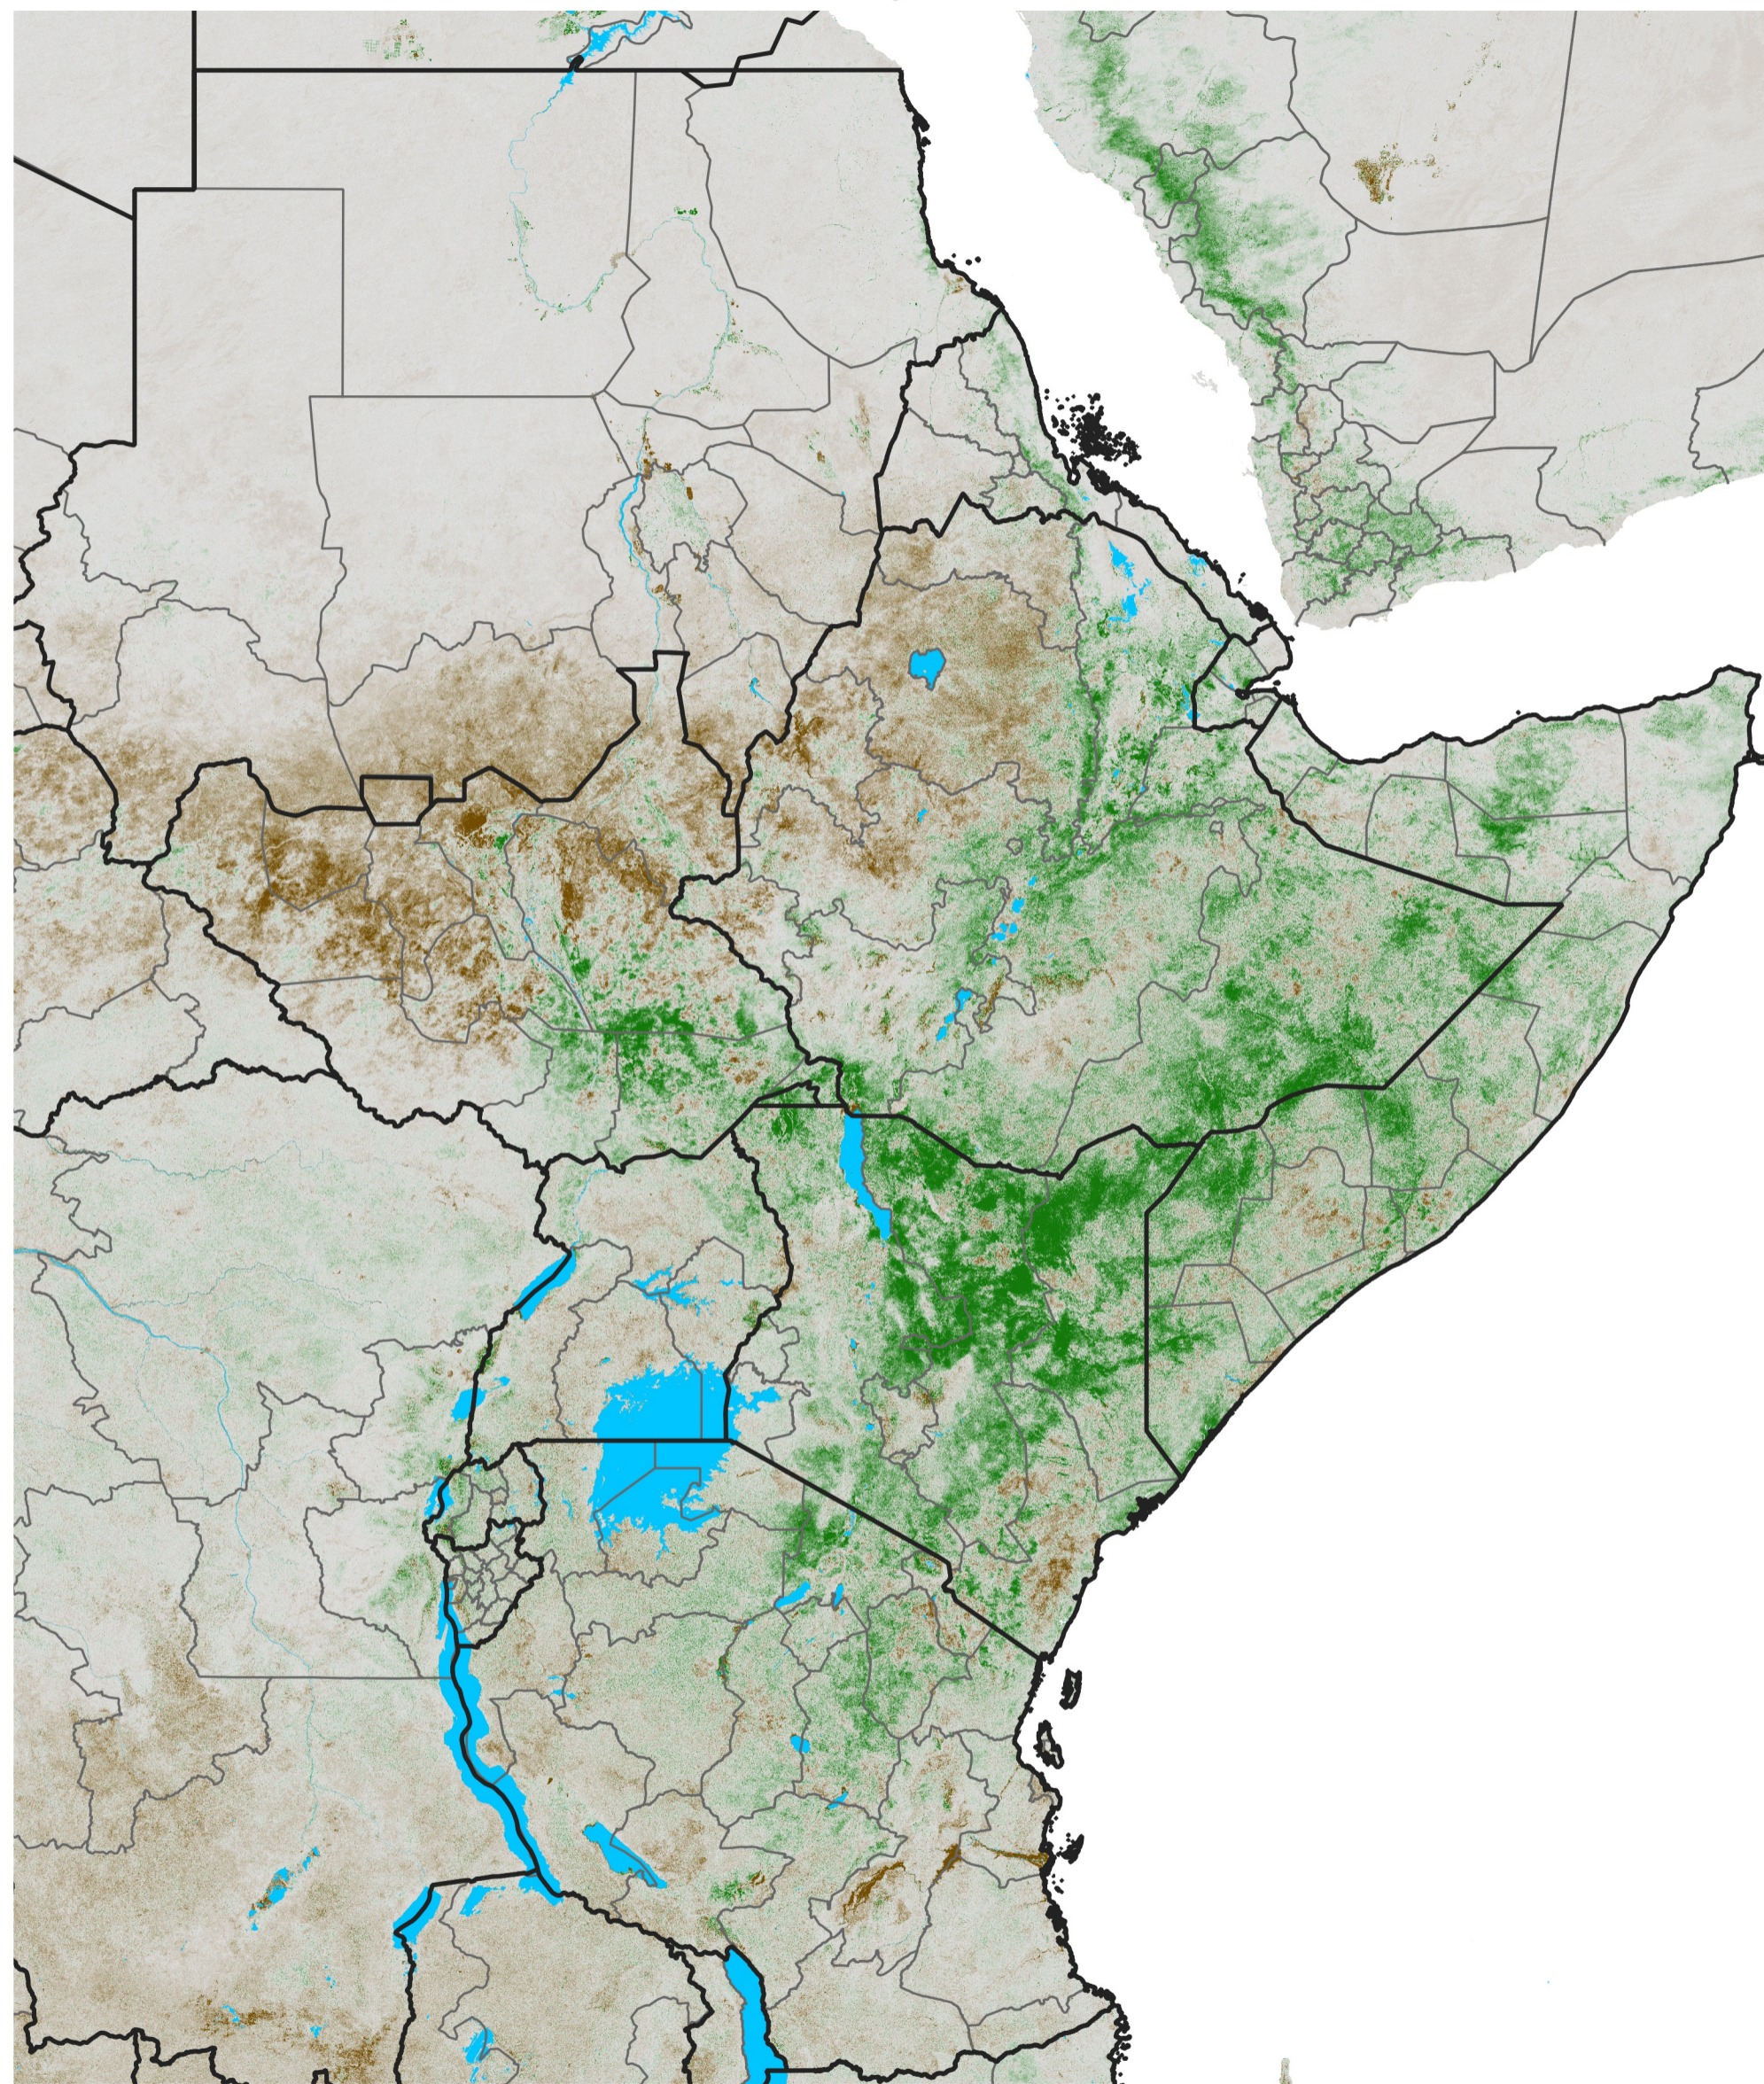

East Africa NDVI Anomaly

2024 minus Mean (2012 - 2021)

Period 28 / May 11 - 20, 2024

NDVI Anomaly

< -0.3 -0.2 -0.1 -0.05 0.05 0.1 0.2 >0.3

Negative

No Difference

Positive