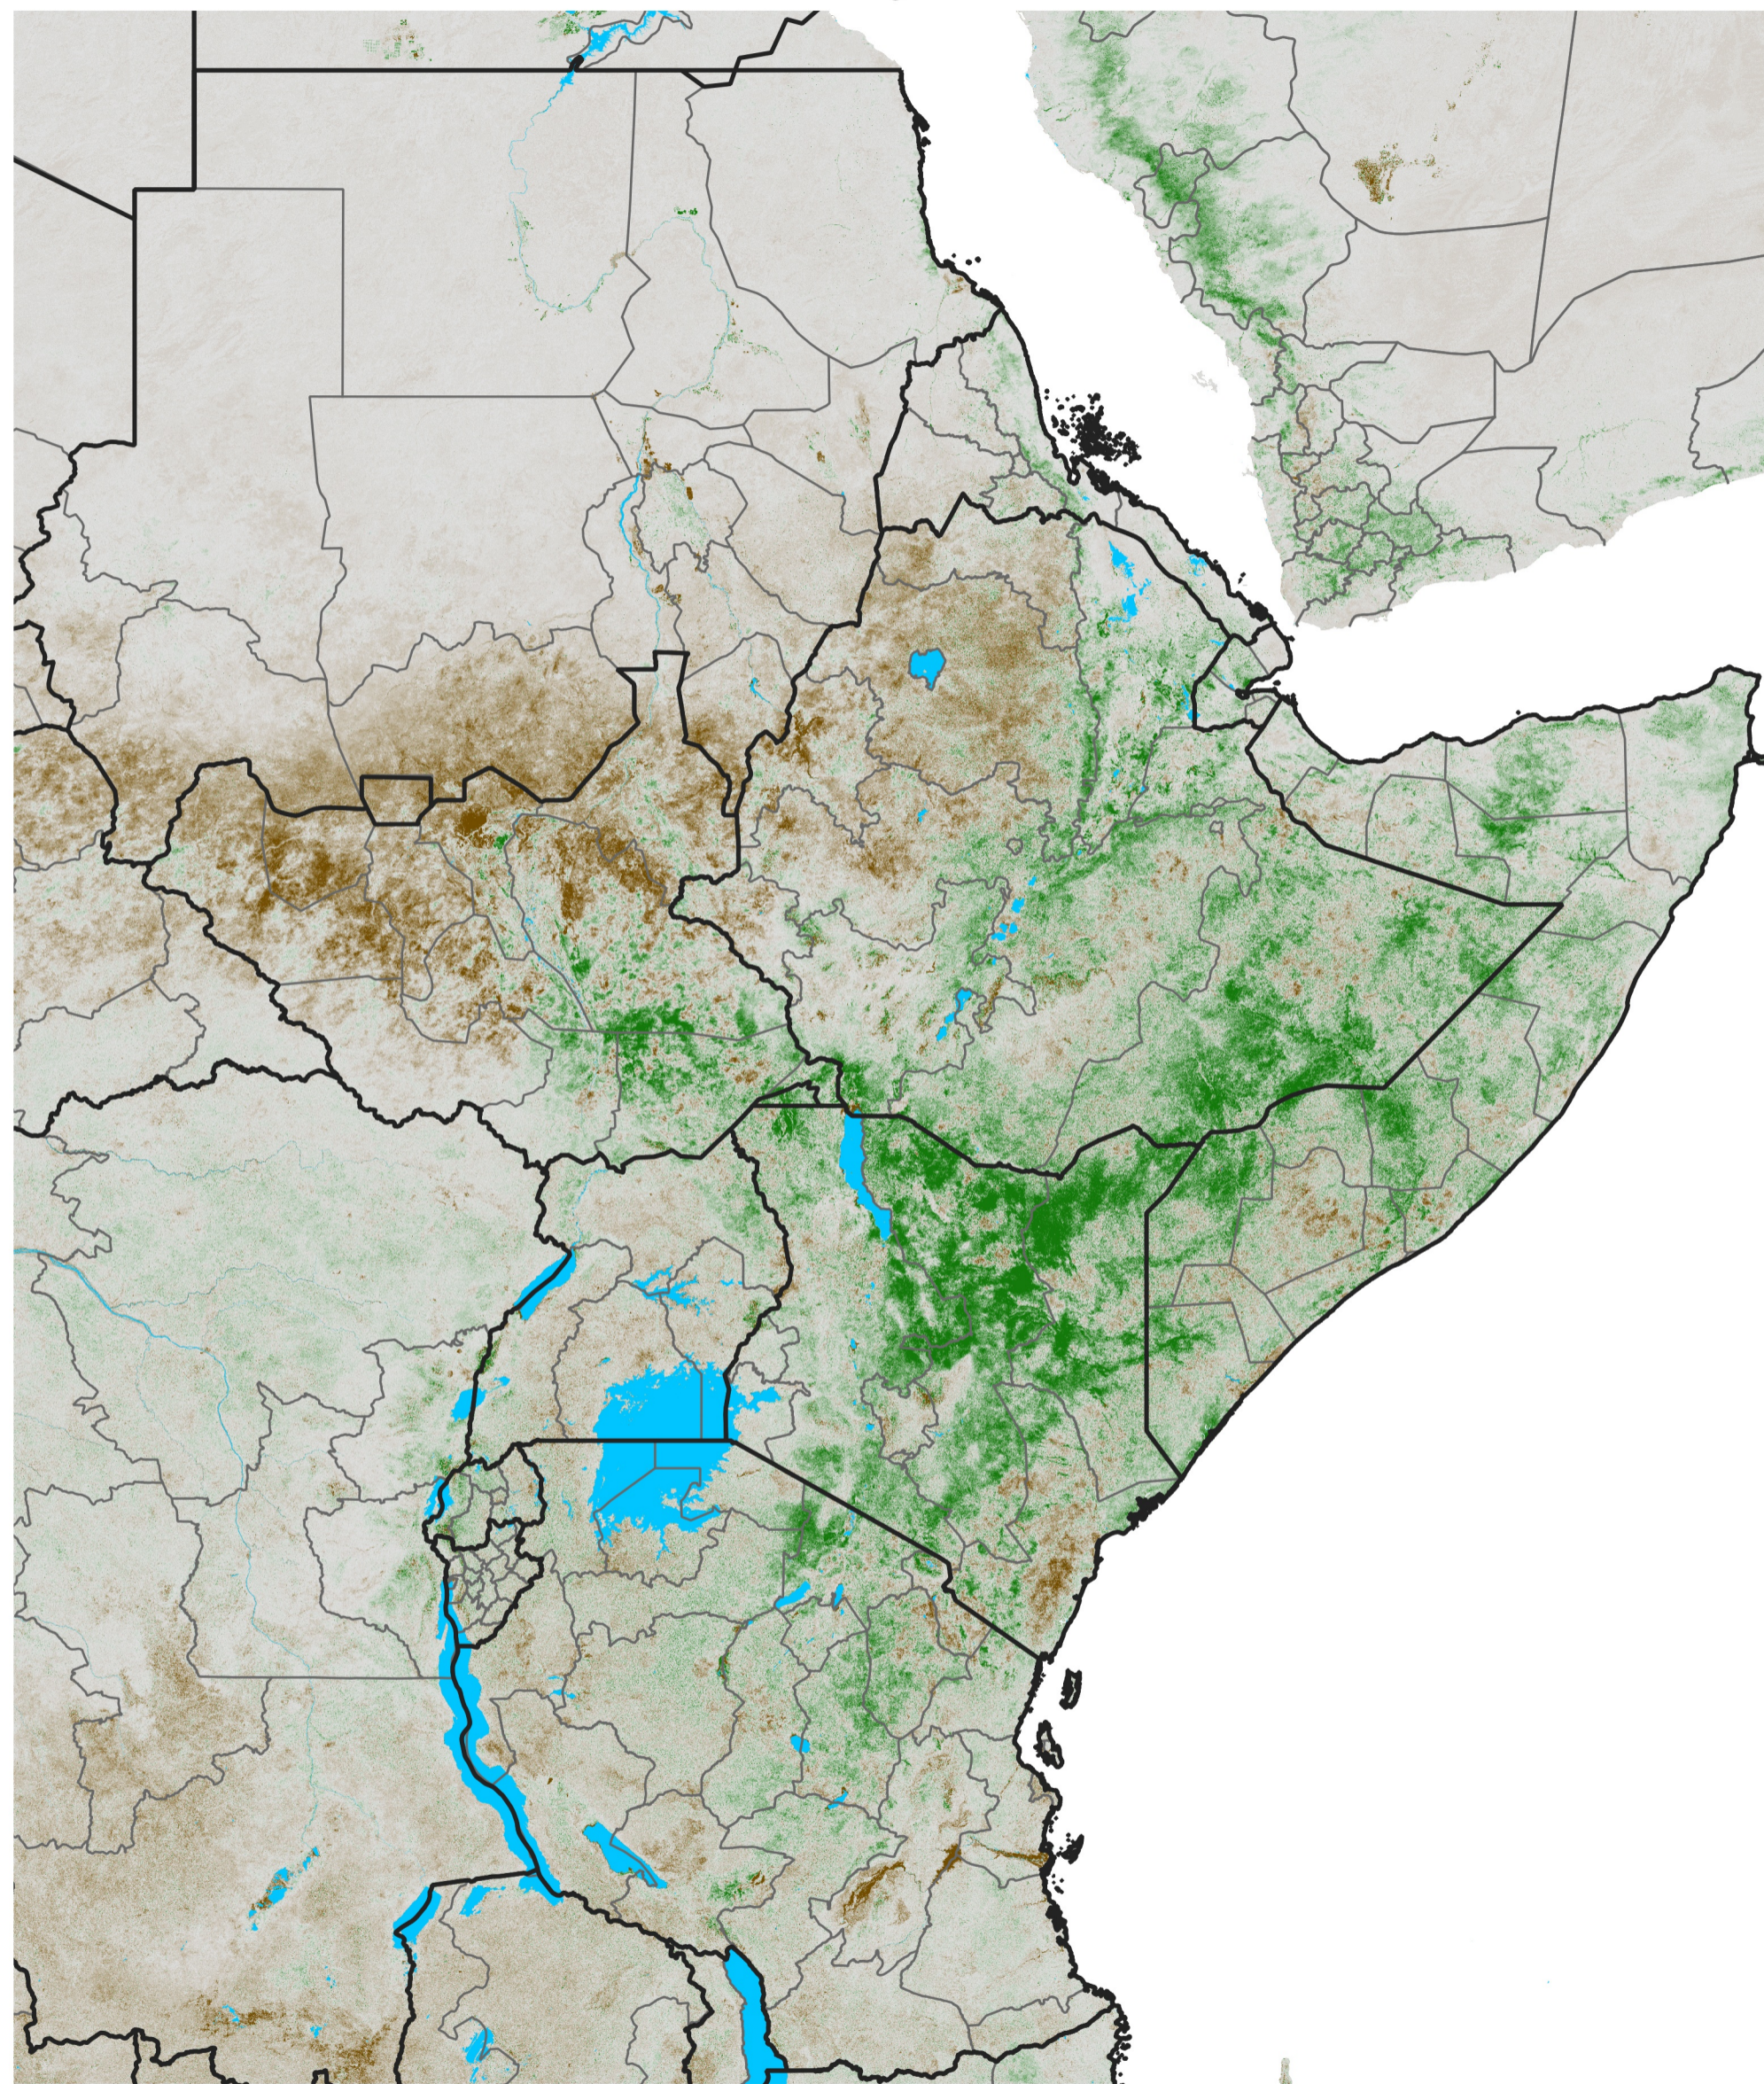

East Africa NDVI Anomaly

2024 minus Mean (2012 - 2021)

Period 29 / May 16 - 25, 2024

NDVI Anomaly

< -0.3 -0.2 -0.1 -0.05 0.05 0.1 0.2 >0.3

Negative

No Difference

Positive