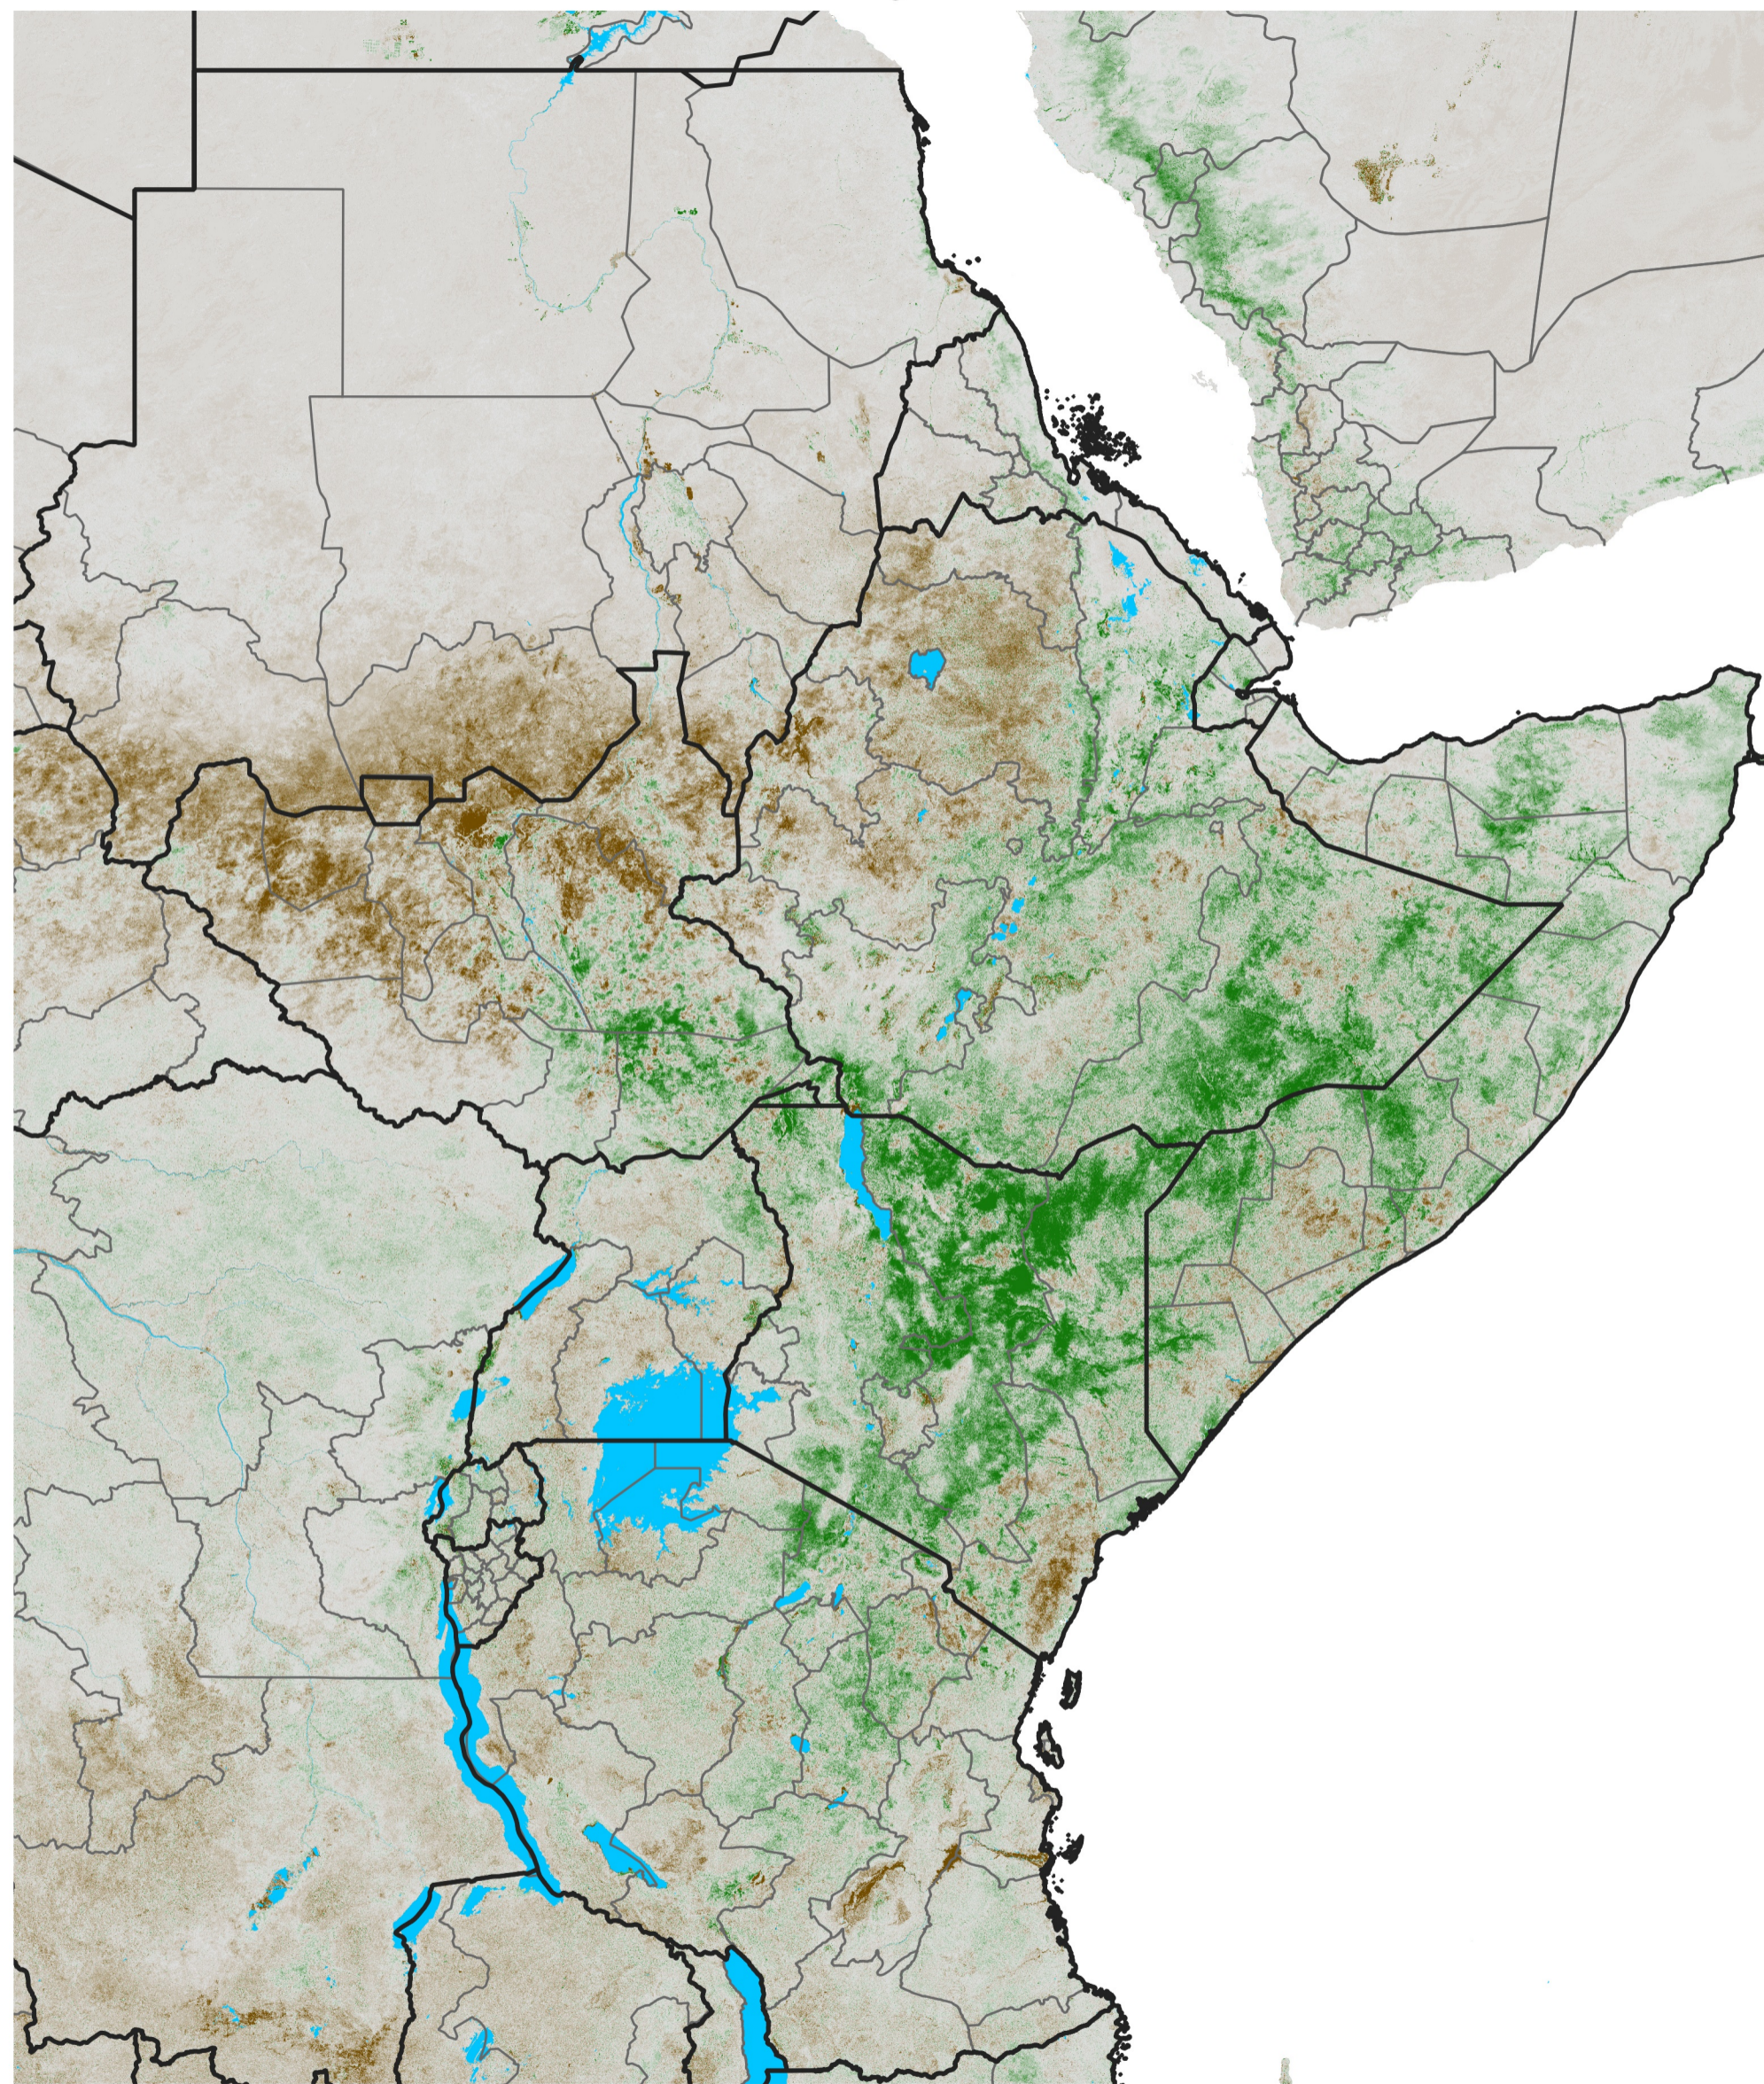

# East Africa NDVI Anomaly

2024 minus Mean (2012 - 2021)

Period 30 / May 21 - 31, 2024

## NDVI Anomaly

< -0.3   -0.2   -0.1   -0.05   0.05   0.1   0.2   >0.3

Negative

No Difference

Positive