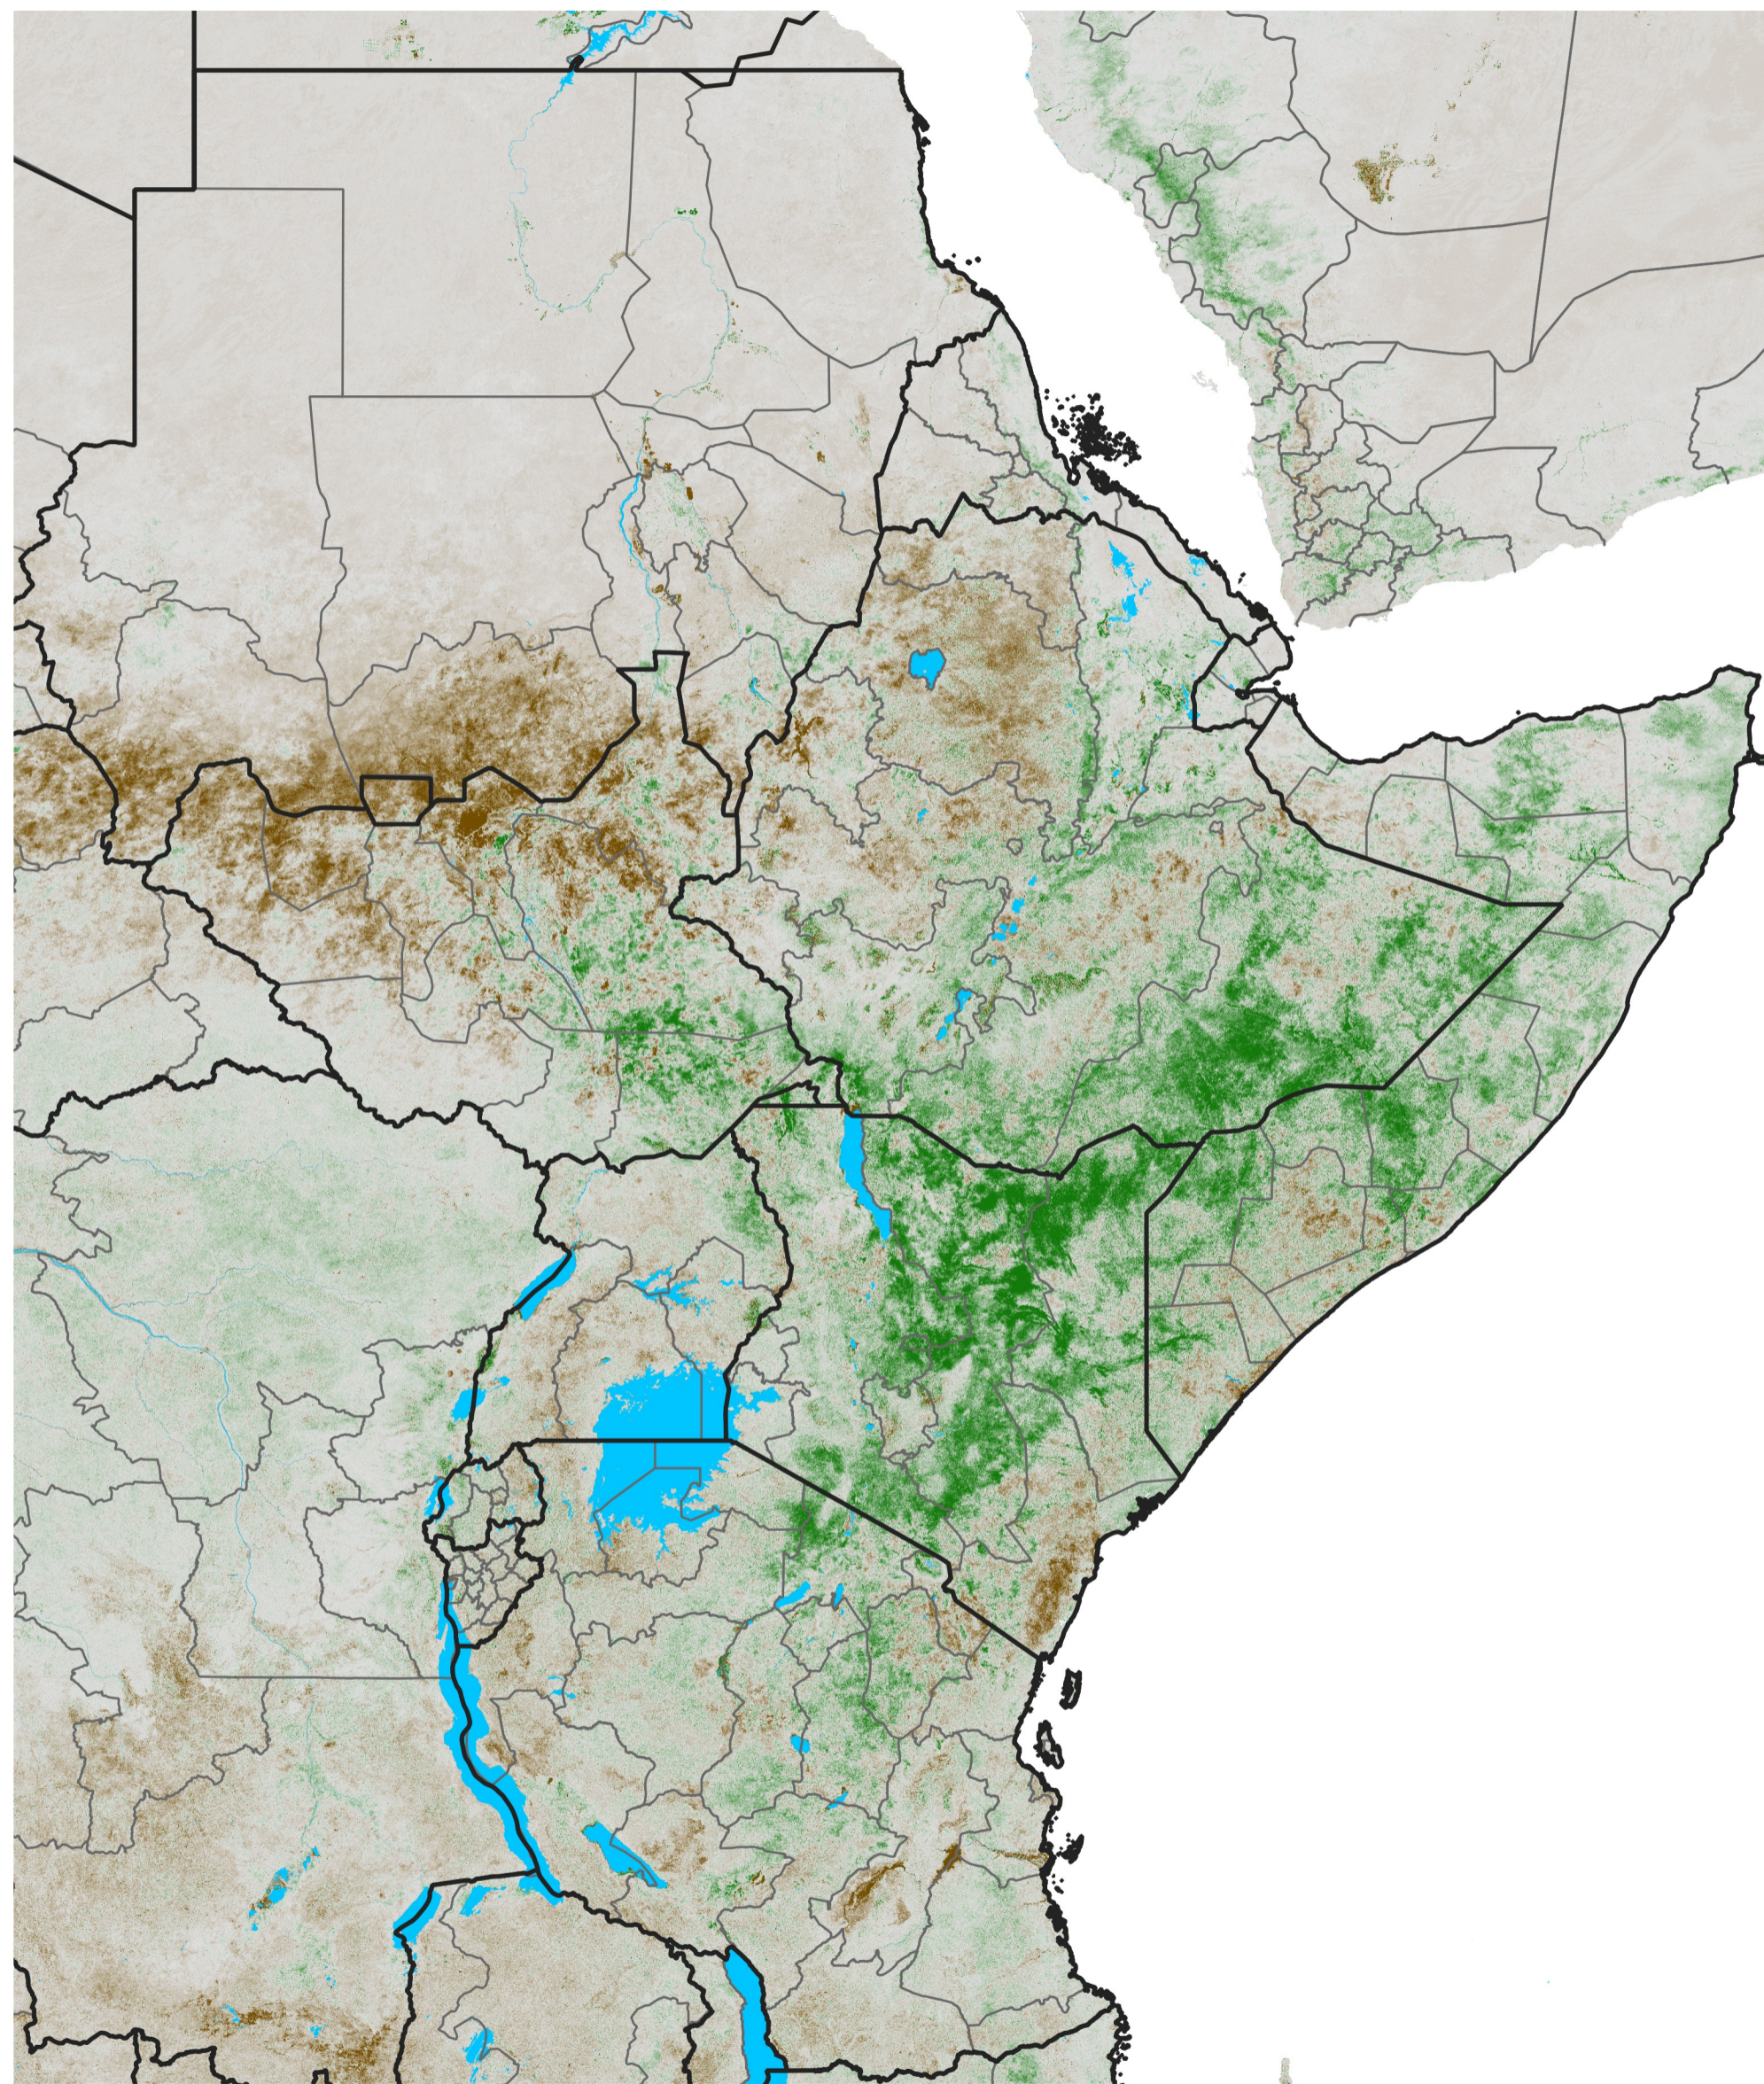

East Africa NDVI Anomaly

2024 minus Mean (2012 - 2021)

Period 32 / Jun 01 - 10, 2024

NDVI Anomaly

< -0.3 -0.2 -0.1 -0.05 0.05 0.1 0.2 >0.3

Negative

No Difference

Positive