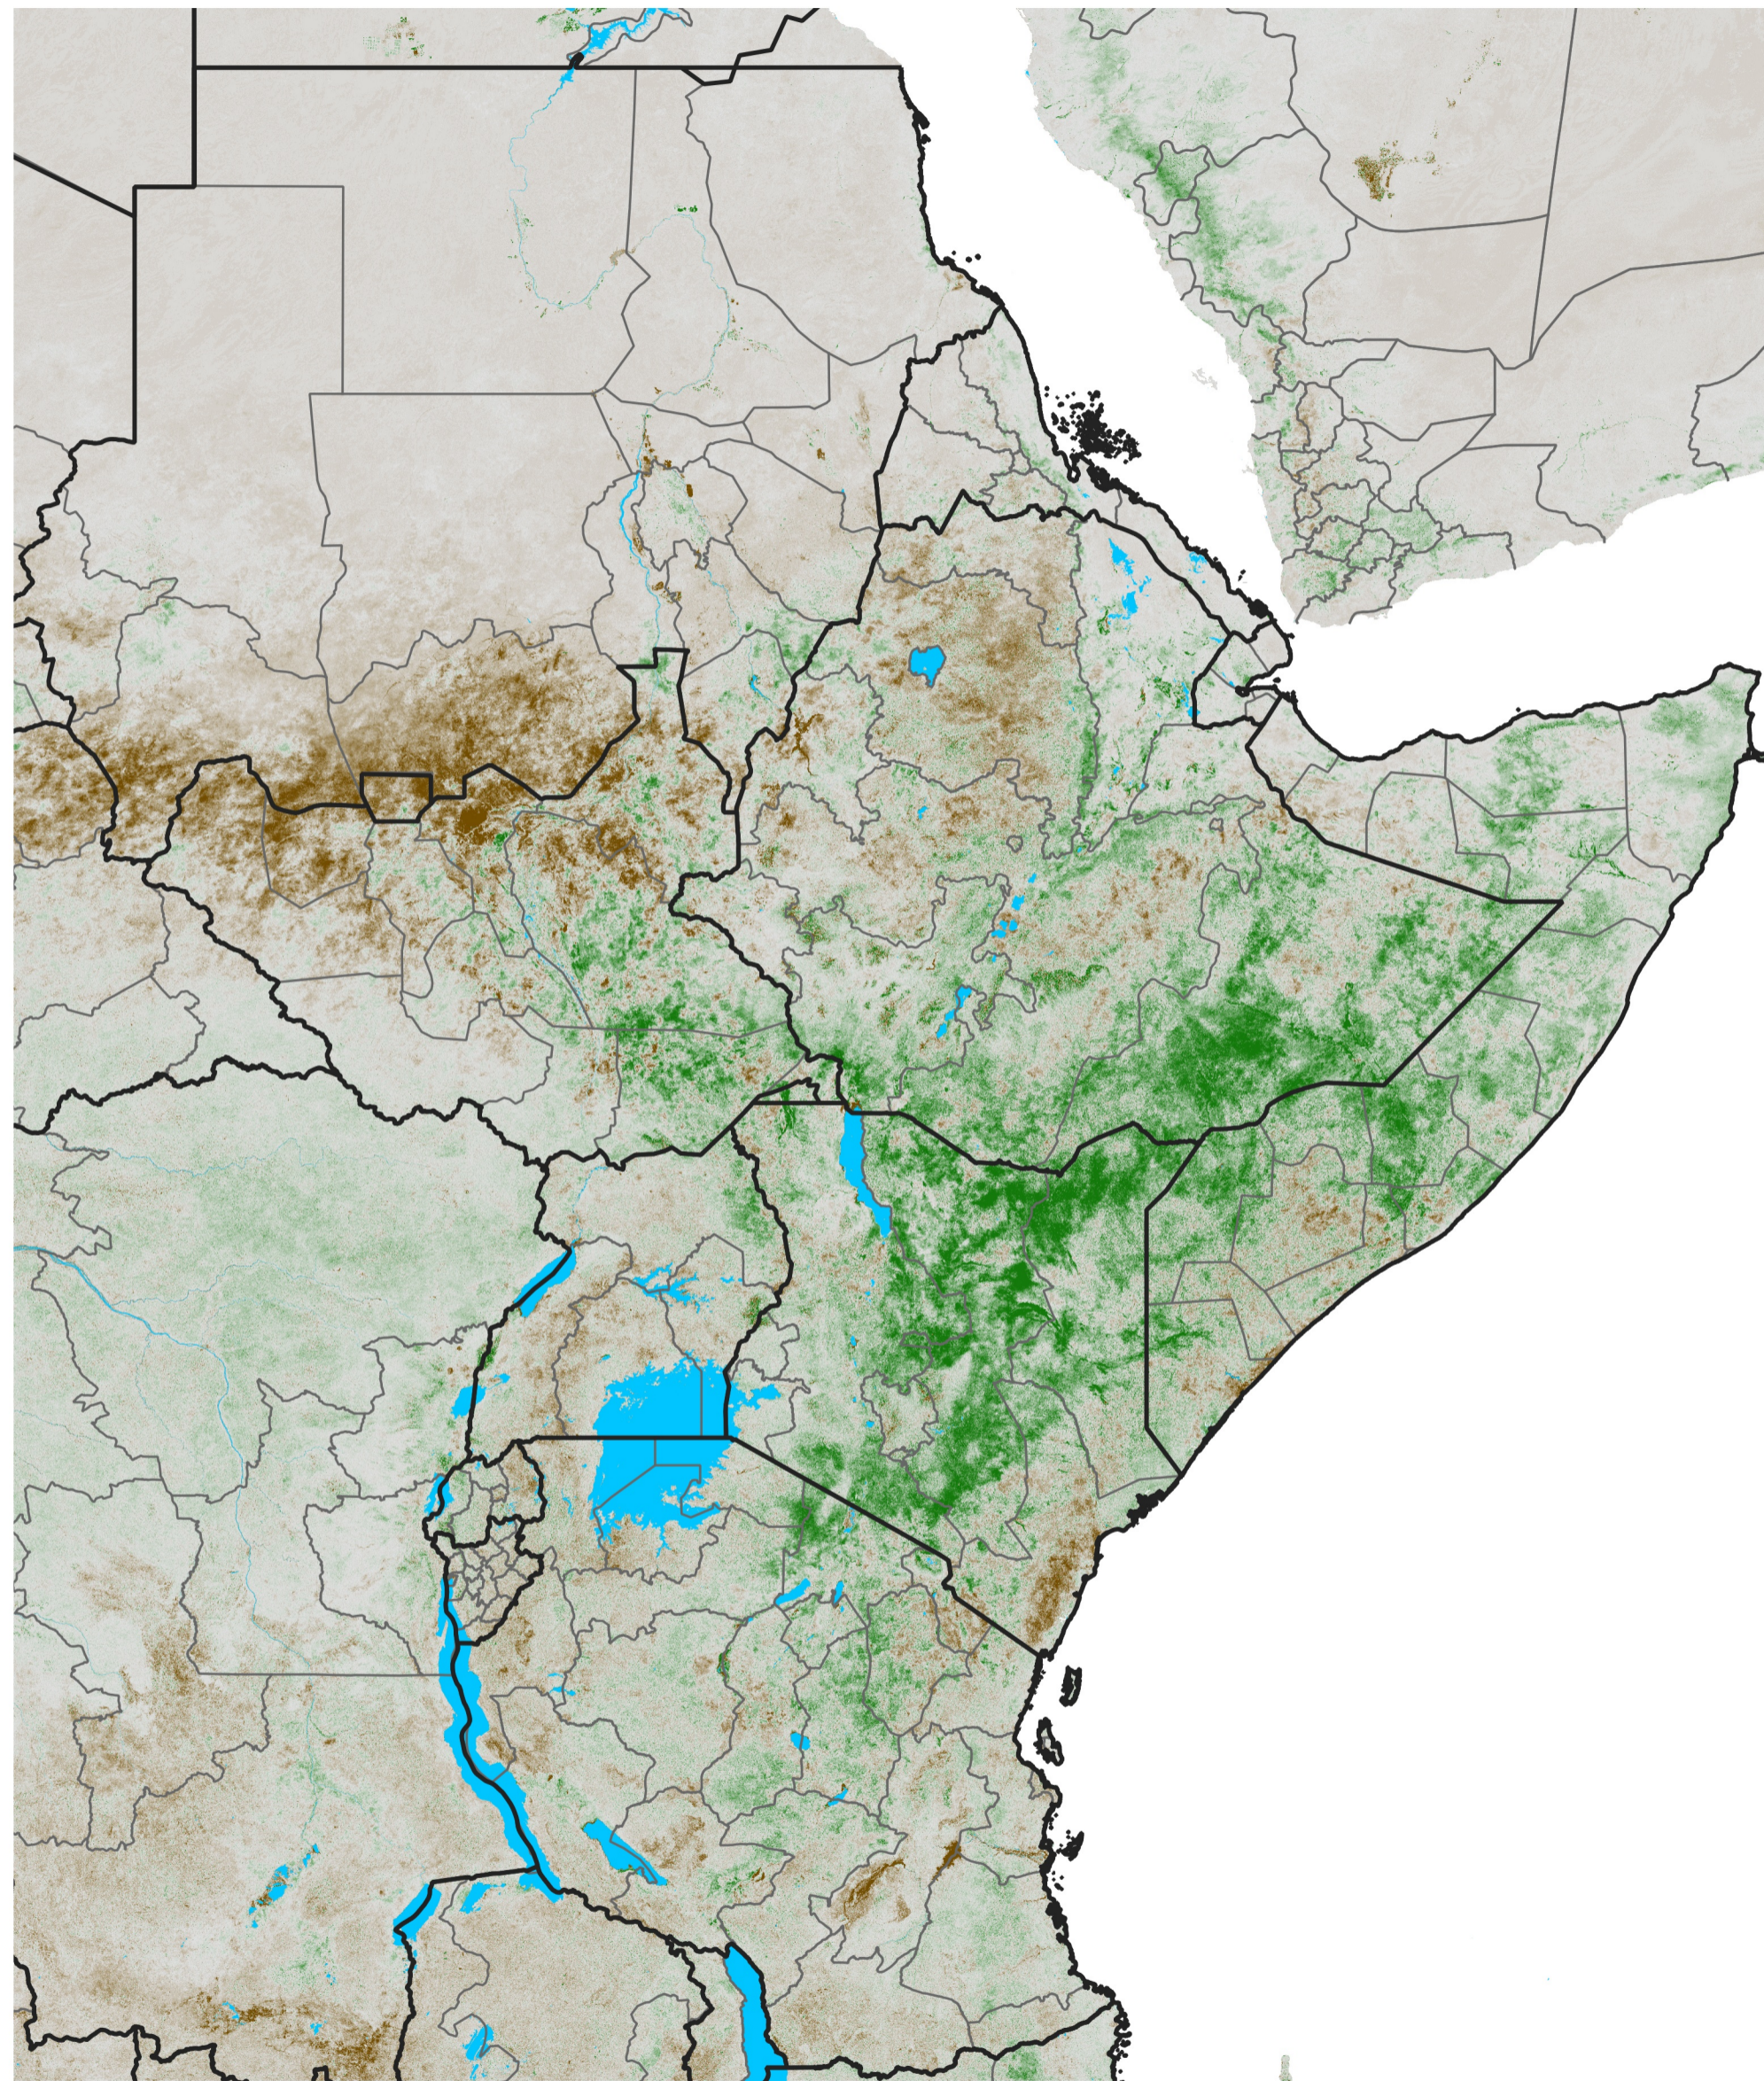

# East Africa NDVI Anomaly

2024 minus Mean (2012 - 2021)

Period 33 / Jun 06 - 15, 2024

## NDVI Anomaly

< -0.3   -0.2   -0.1   -0.05   0.05   0.1   0.2   >0.3

Negative

No Difference

Positive