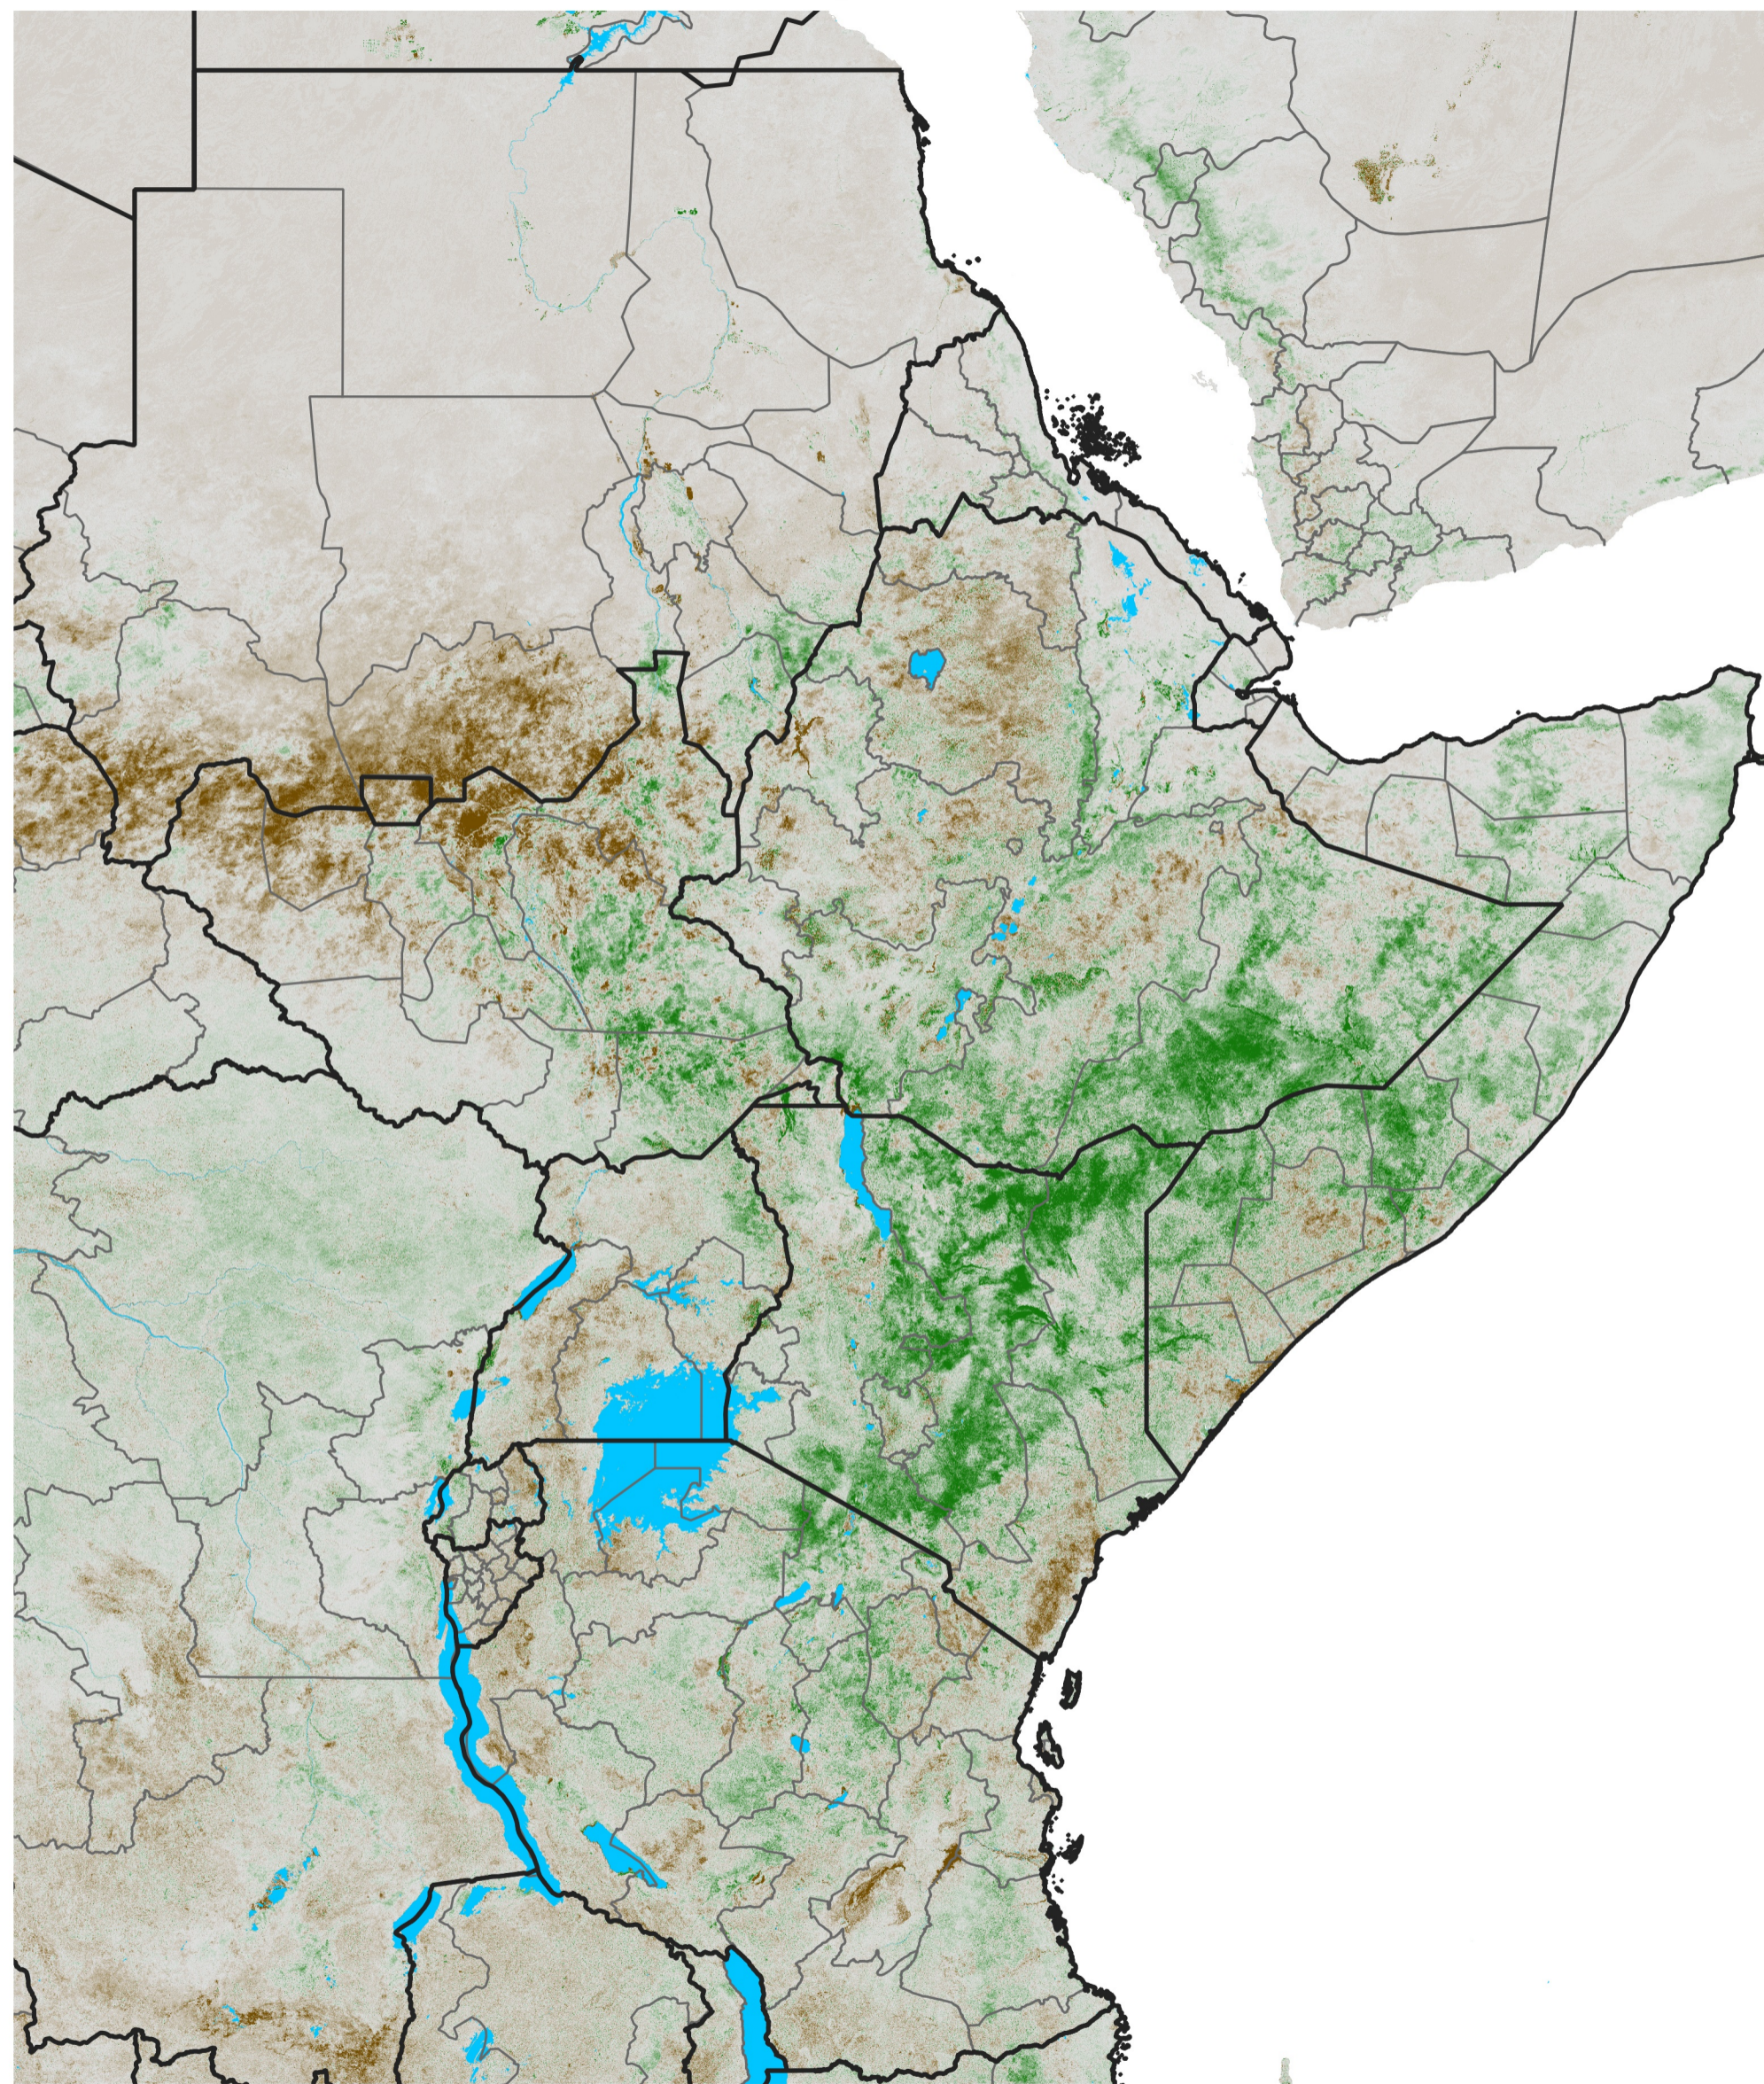

East Africa NDVI Anomaly

2024 minus Mean (2012 - 2021)

Period 34 / Jun 11 - 20, 2024

NDVI Anomaly

< -0.3 -0.2 -0.1 -0.05 0.05 0.1 0.2 >0.3

Negative

No Difference

Positive