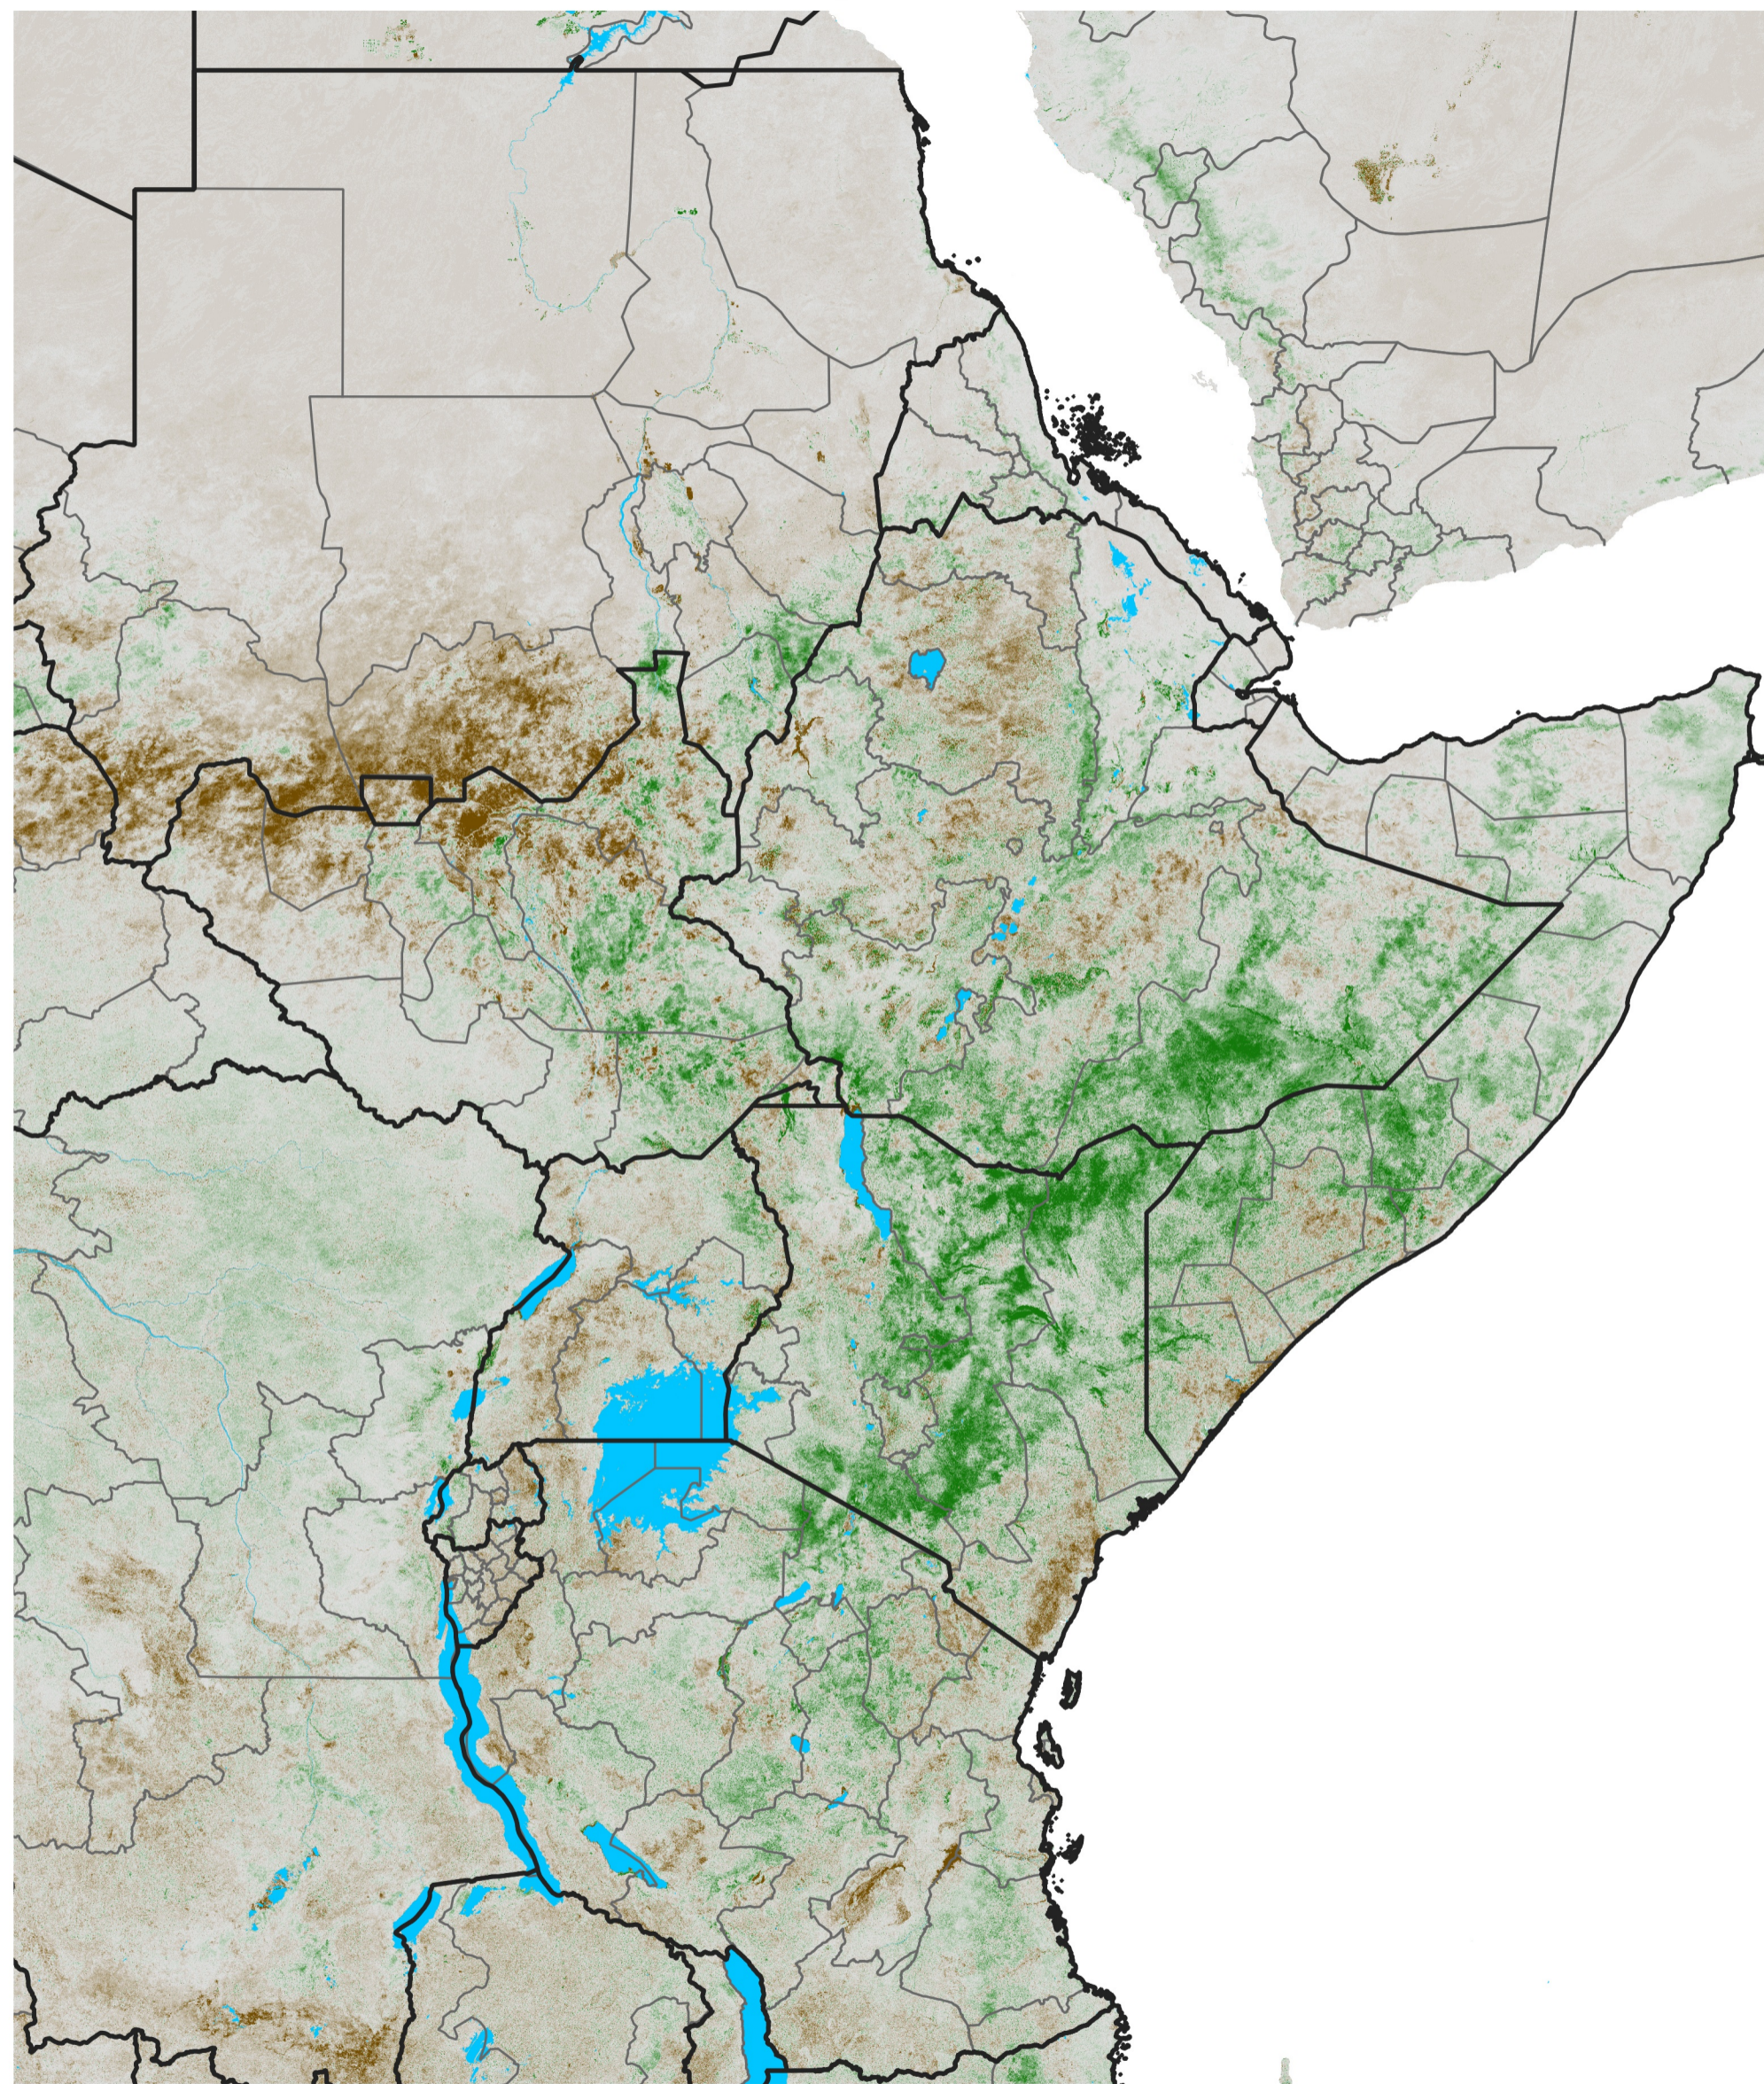

East Africa NDVI Anomaly

2024 minus Mean (2012 - 2021)

Period 35 / Jun 16 - 25, 2024

NDVI Anomaly

<math>< -0.3</math> -0.2 -0.1 -0.05 0.05 0.1 0.2 > 0.3

Negative

No Difference

Positive