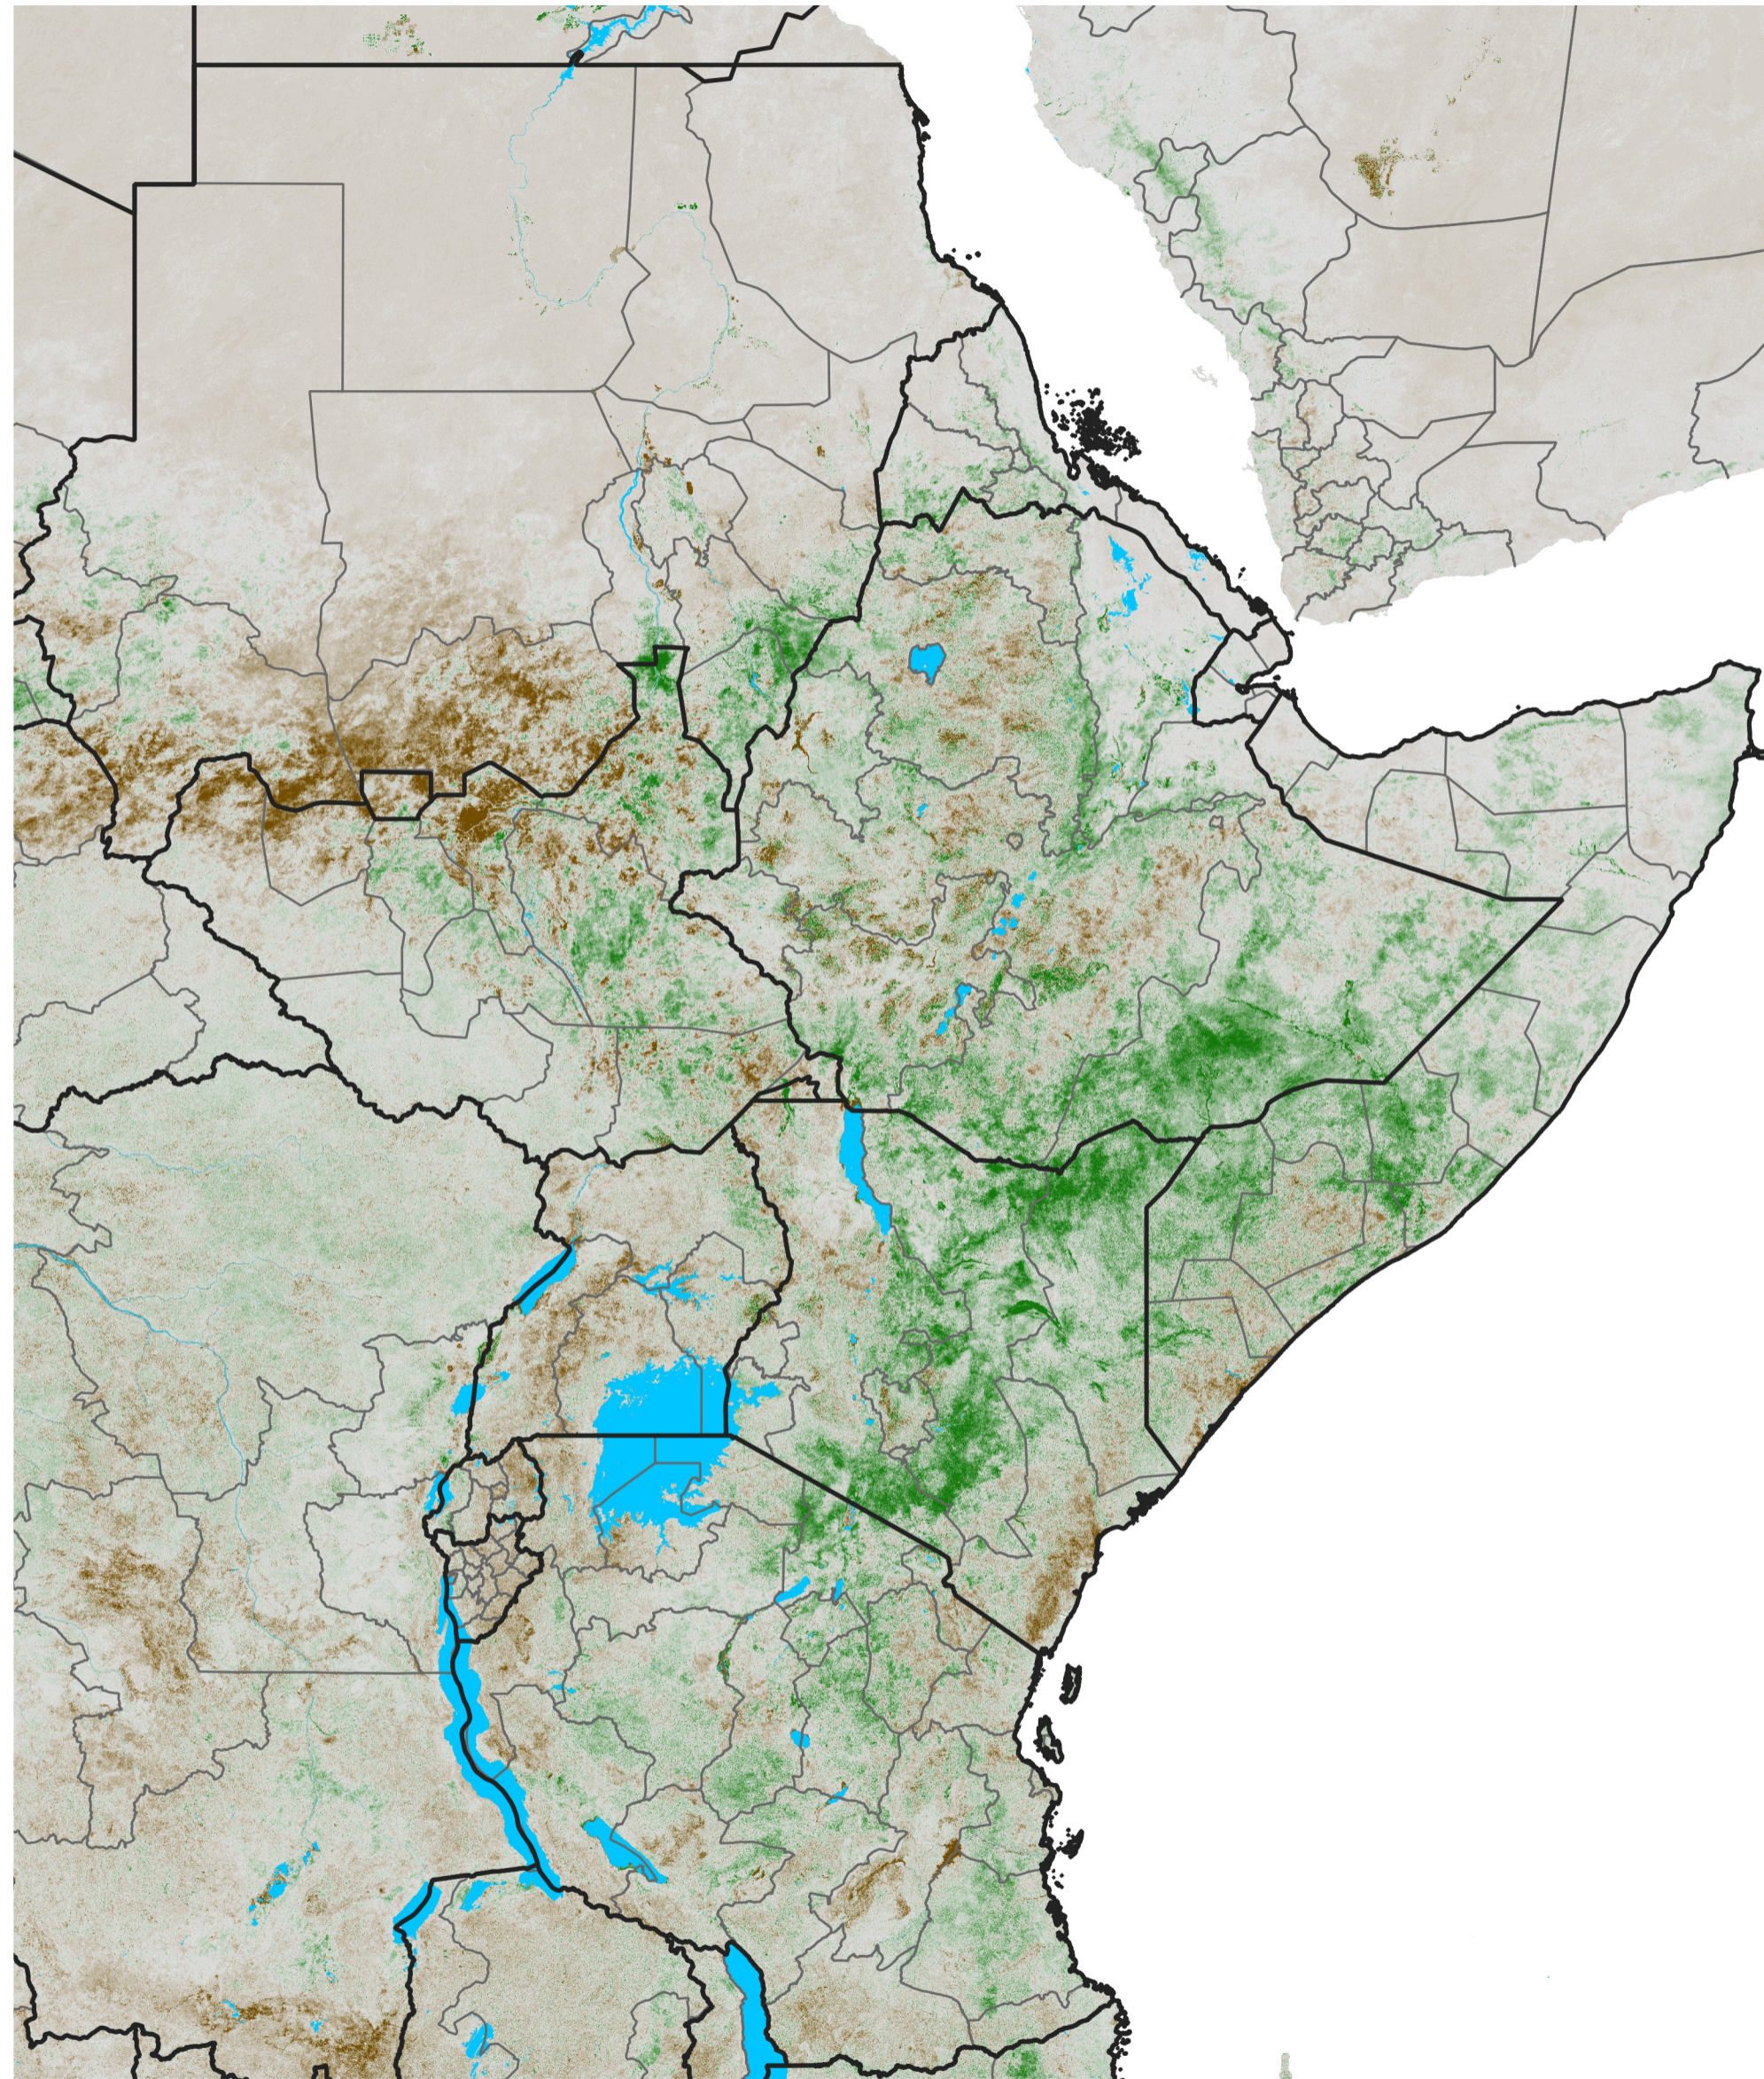

East Africa NDVI Anomaly

2024 minus Mean (2012 - 2021)

Period 37 / Jun 26 - Jul 05, 2024

NDVI Anomaly

< -0.3 -0.2 -0.1 -0.05 0.05 0.1 0.2 >0.3

Negative

No Difference

Positive