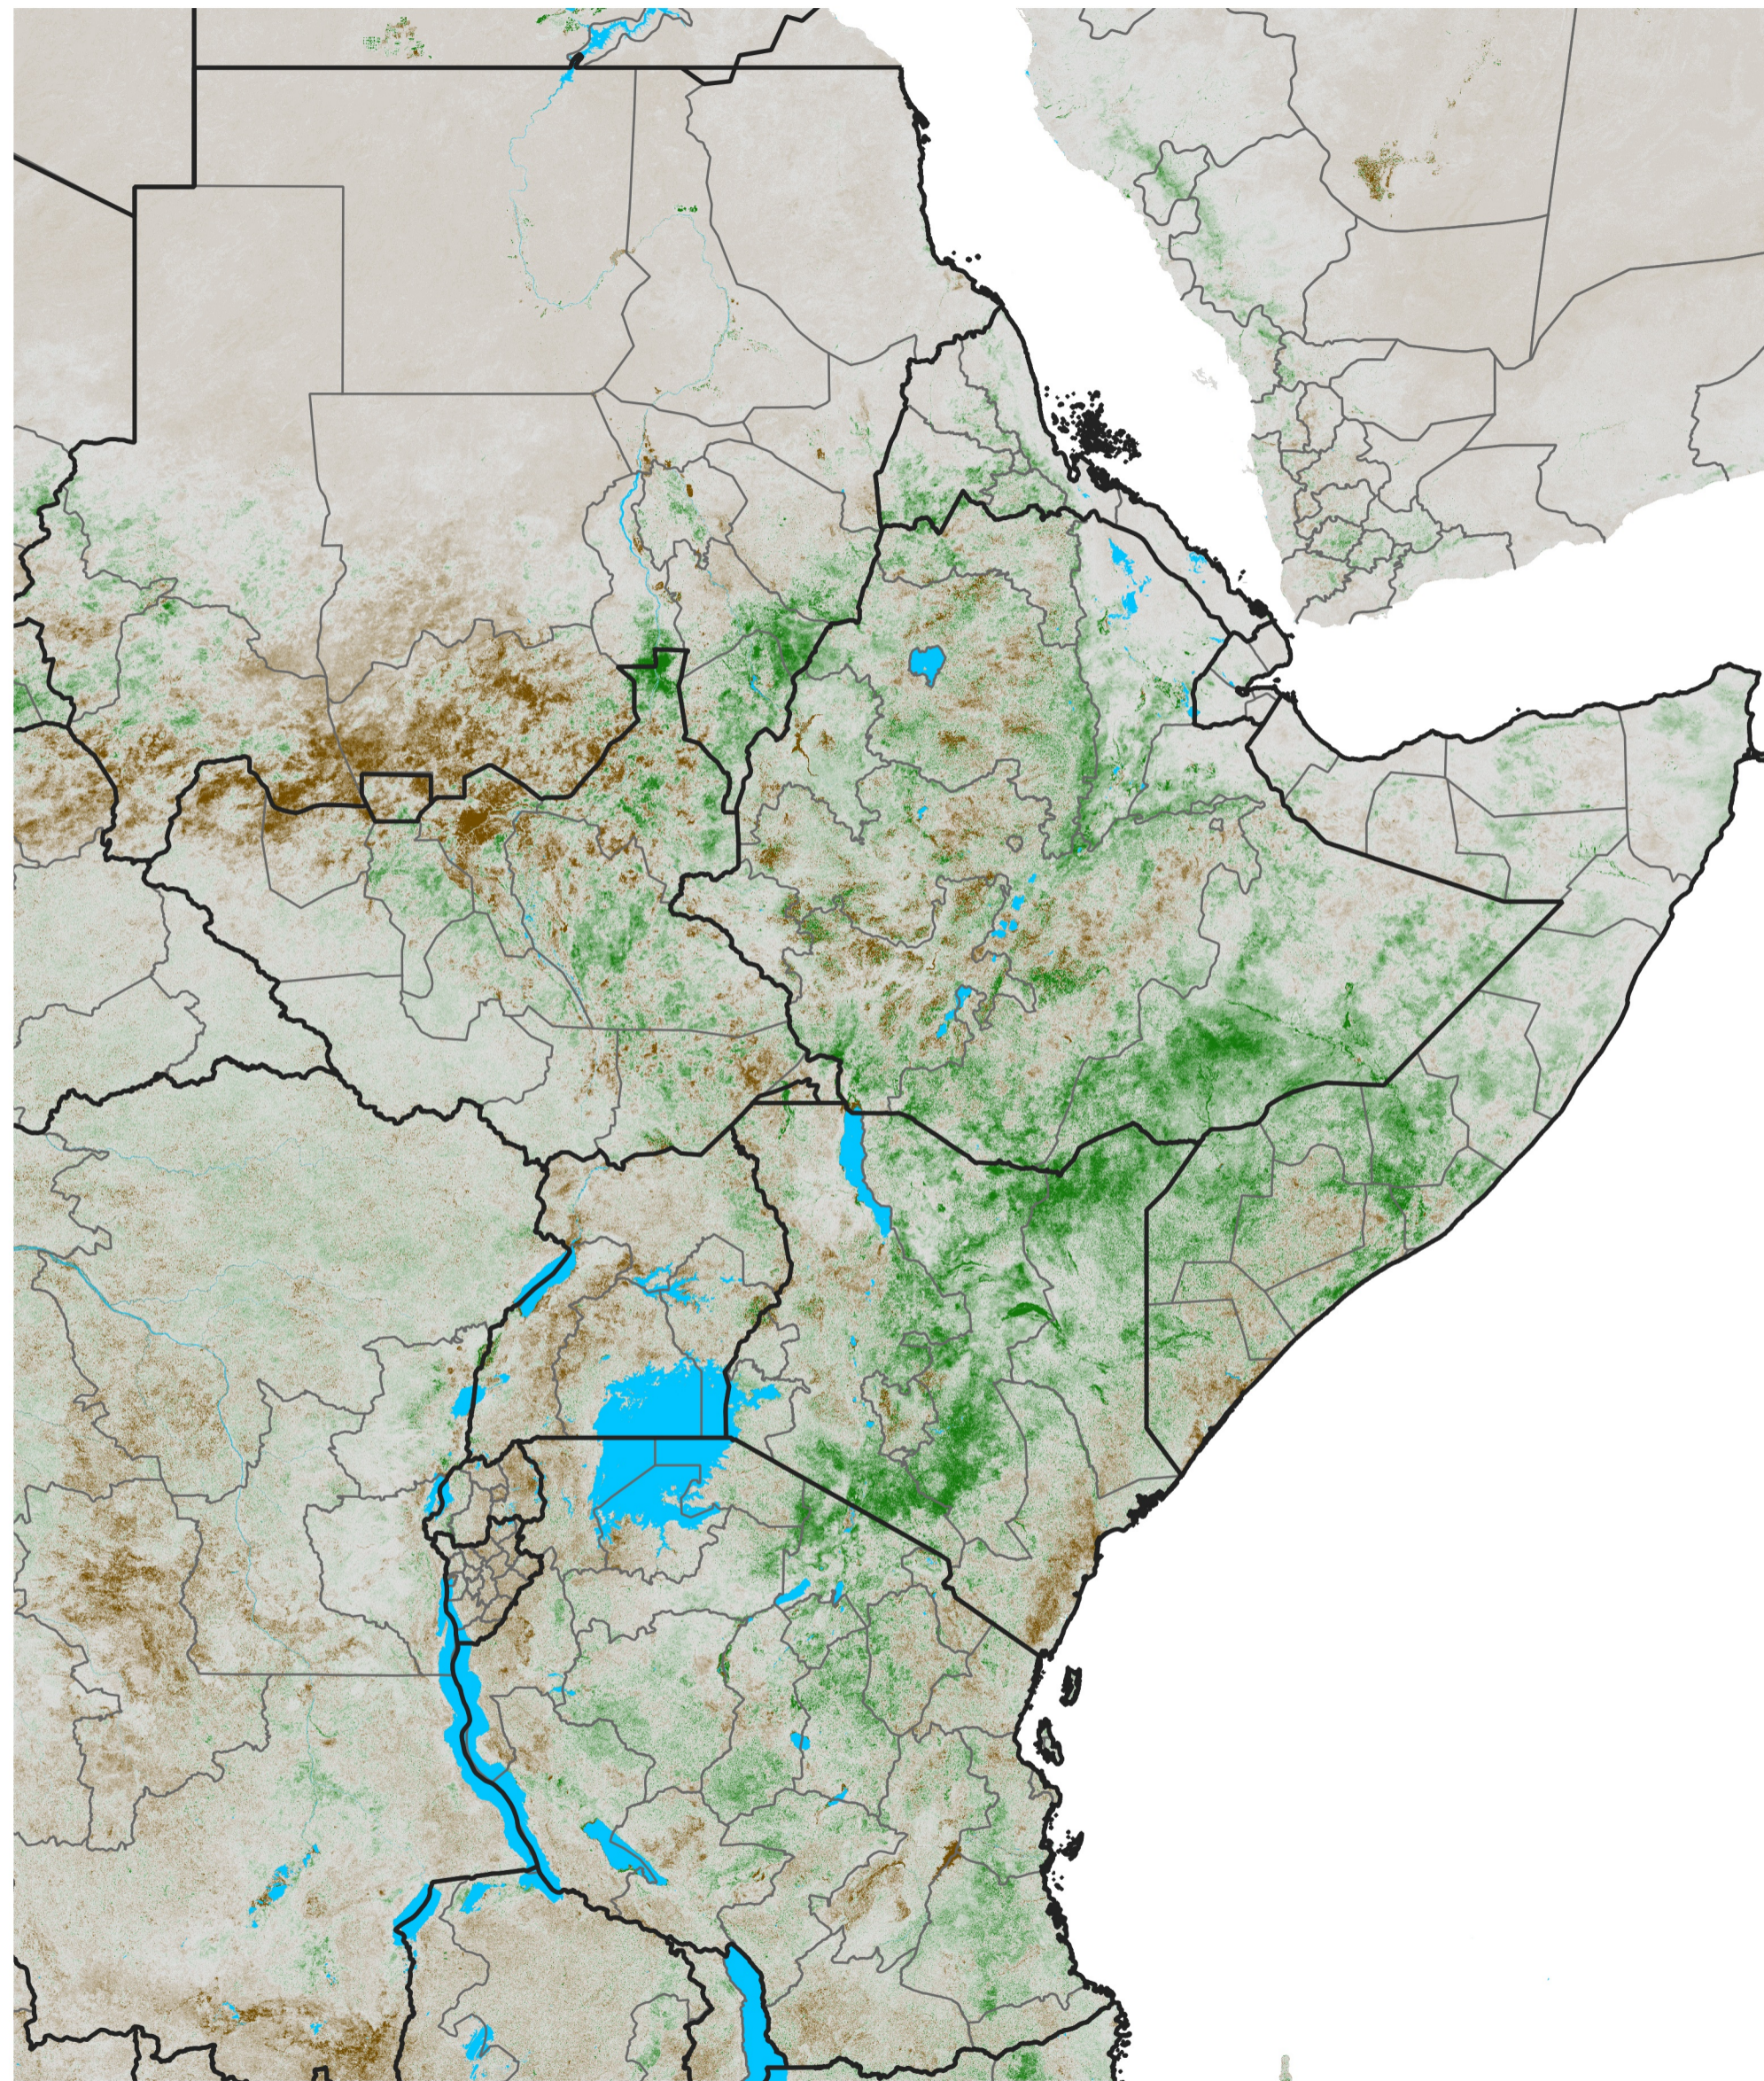

East Africa NDVI Anomaly

2024 minus Mean (2012 - 2021)

Period 38 / Jul 01 - 10, 2024

NDVI Anomaly

< -0.3 -0.2 -0.1 -0.05 0.05 0.1 0.2 >0.3

Negative

No Difference

Positive