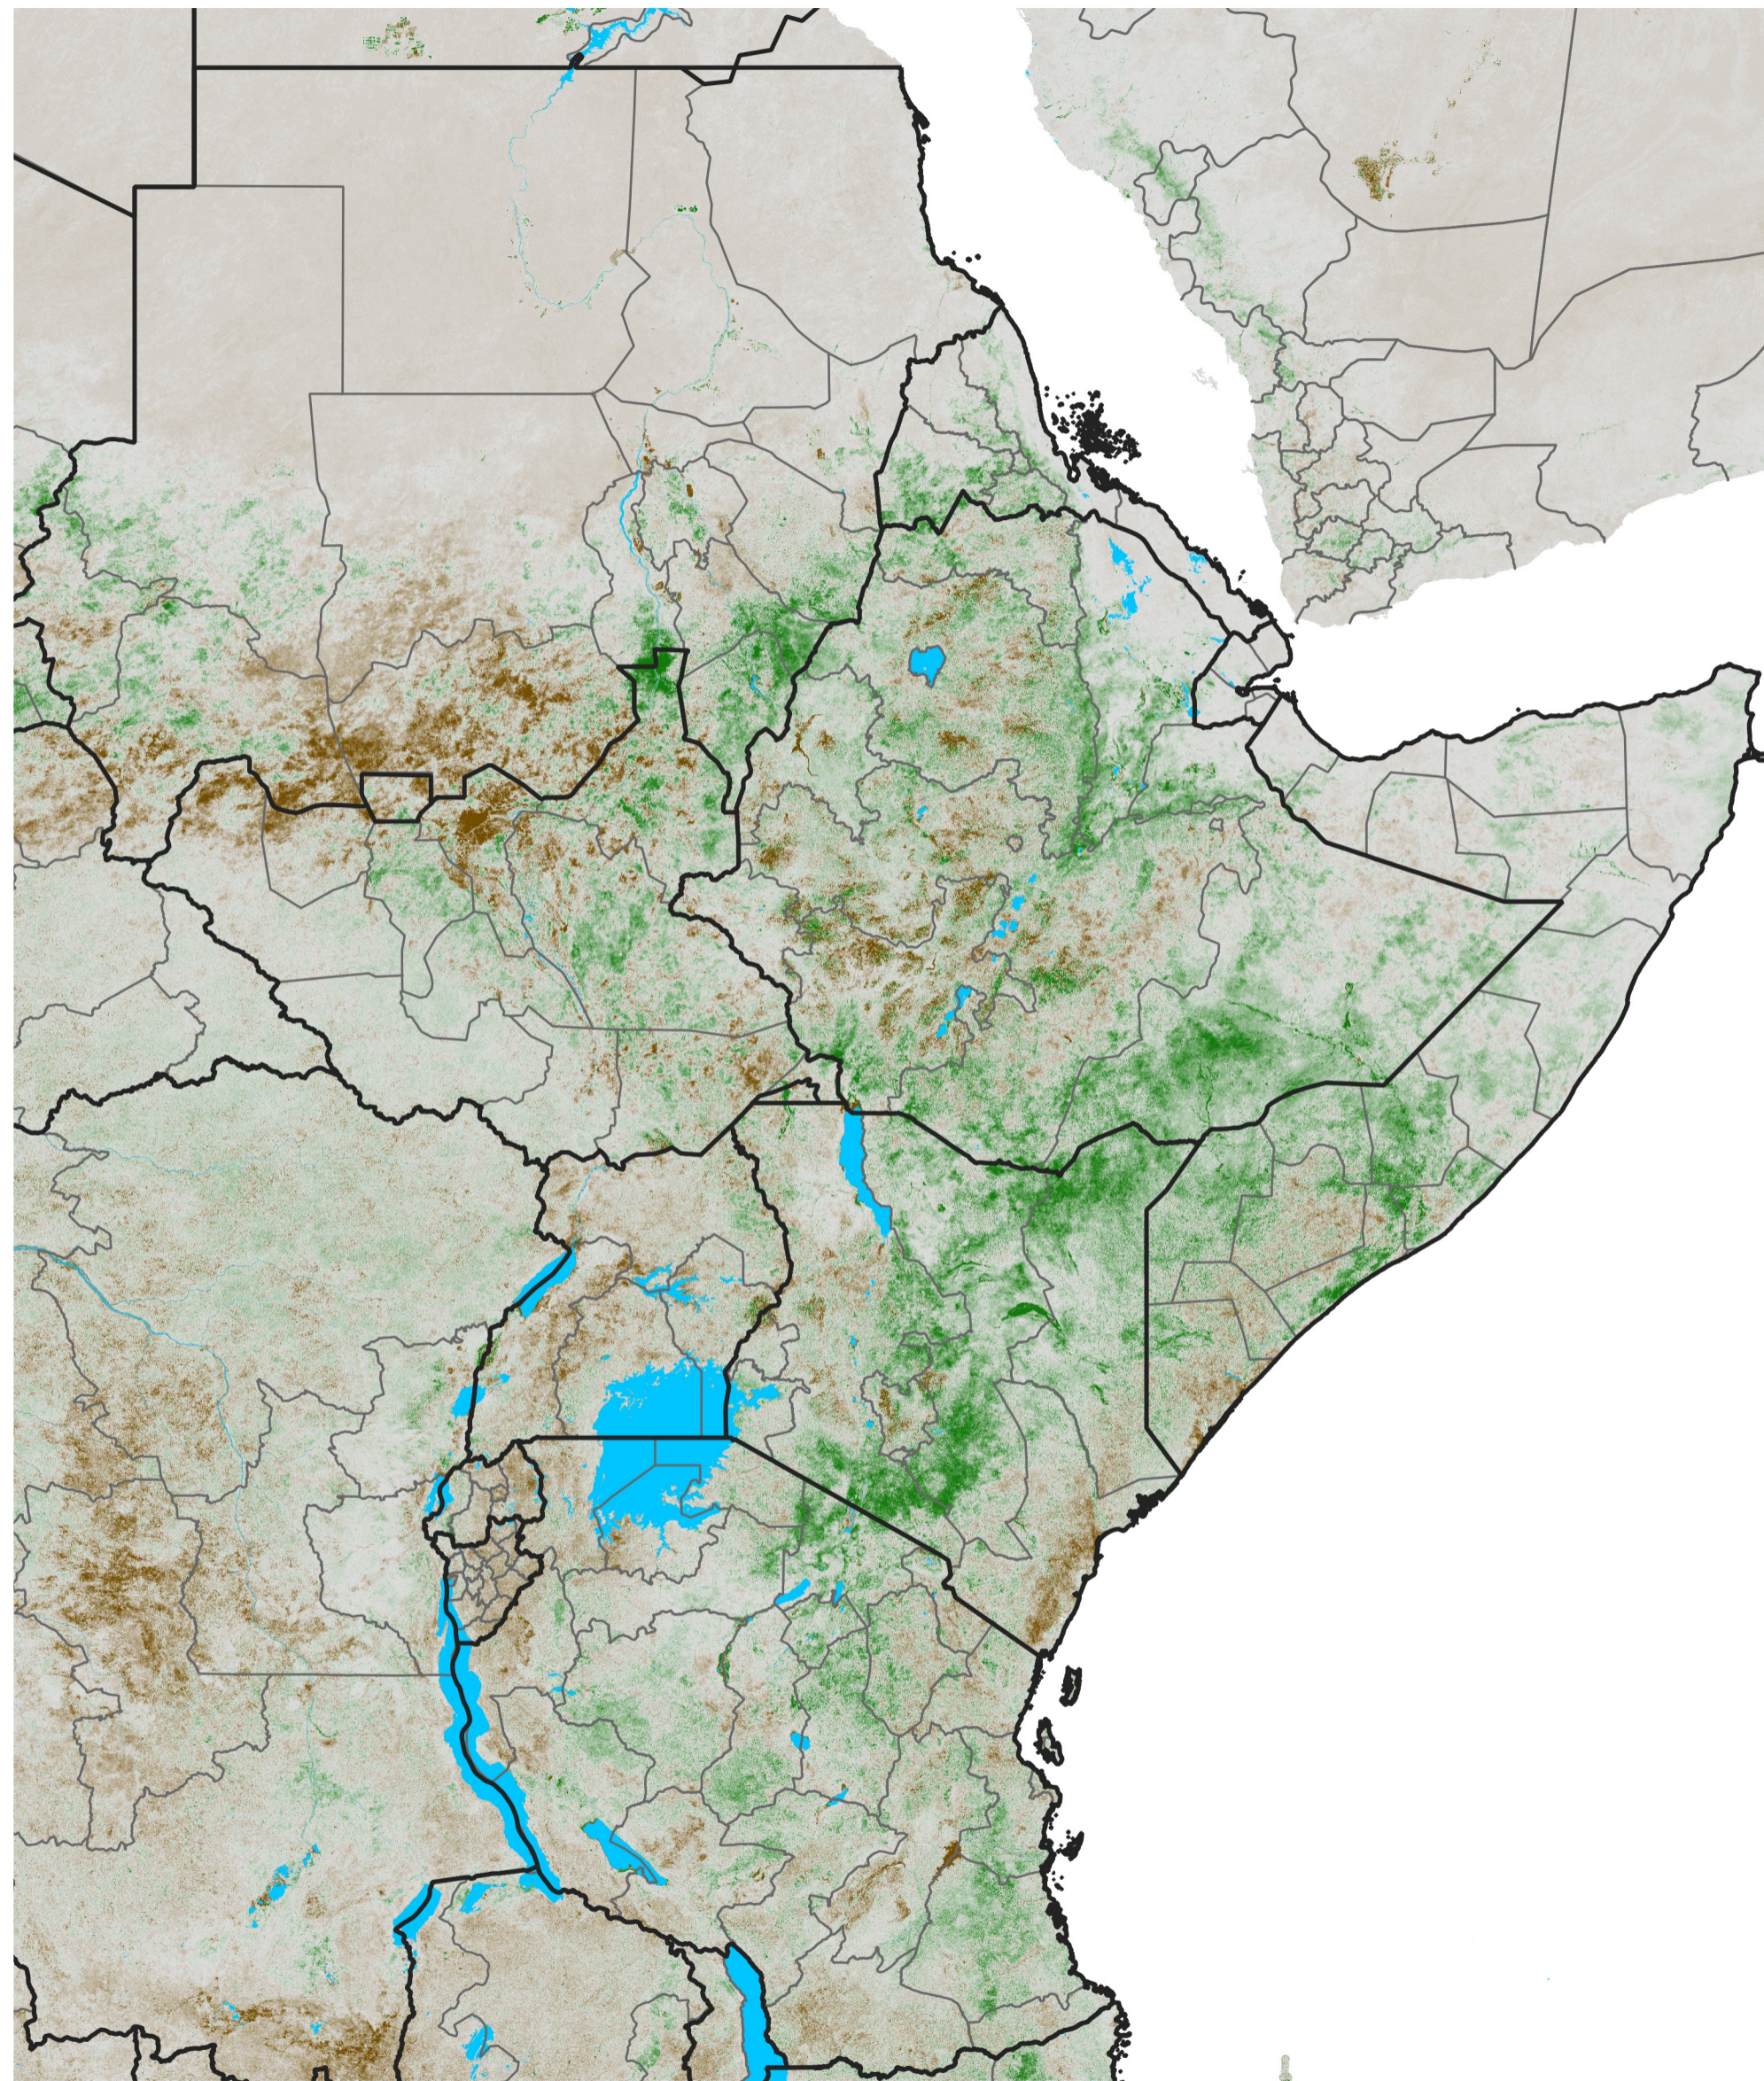

East Africa NDVI Anomaly

2024 minus Mean (2012 - 2021)

Period 39 / Jul 06 - 15, 2024

NDVI Anomaly

< -0.3 -0.2 -0.1 -0.05 0.05 0.1 0.2 >0.3

Negative

No Difference

Positive