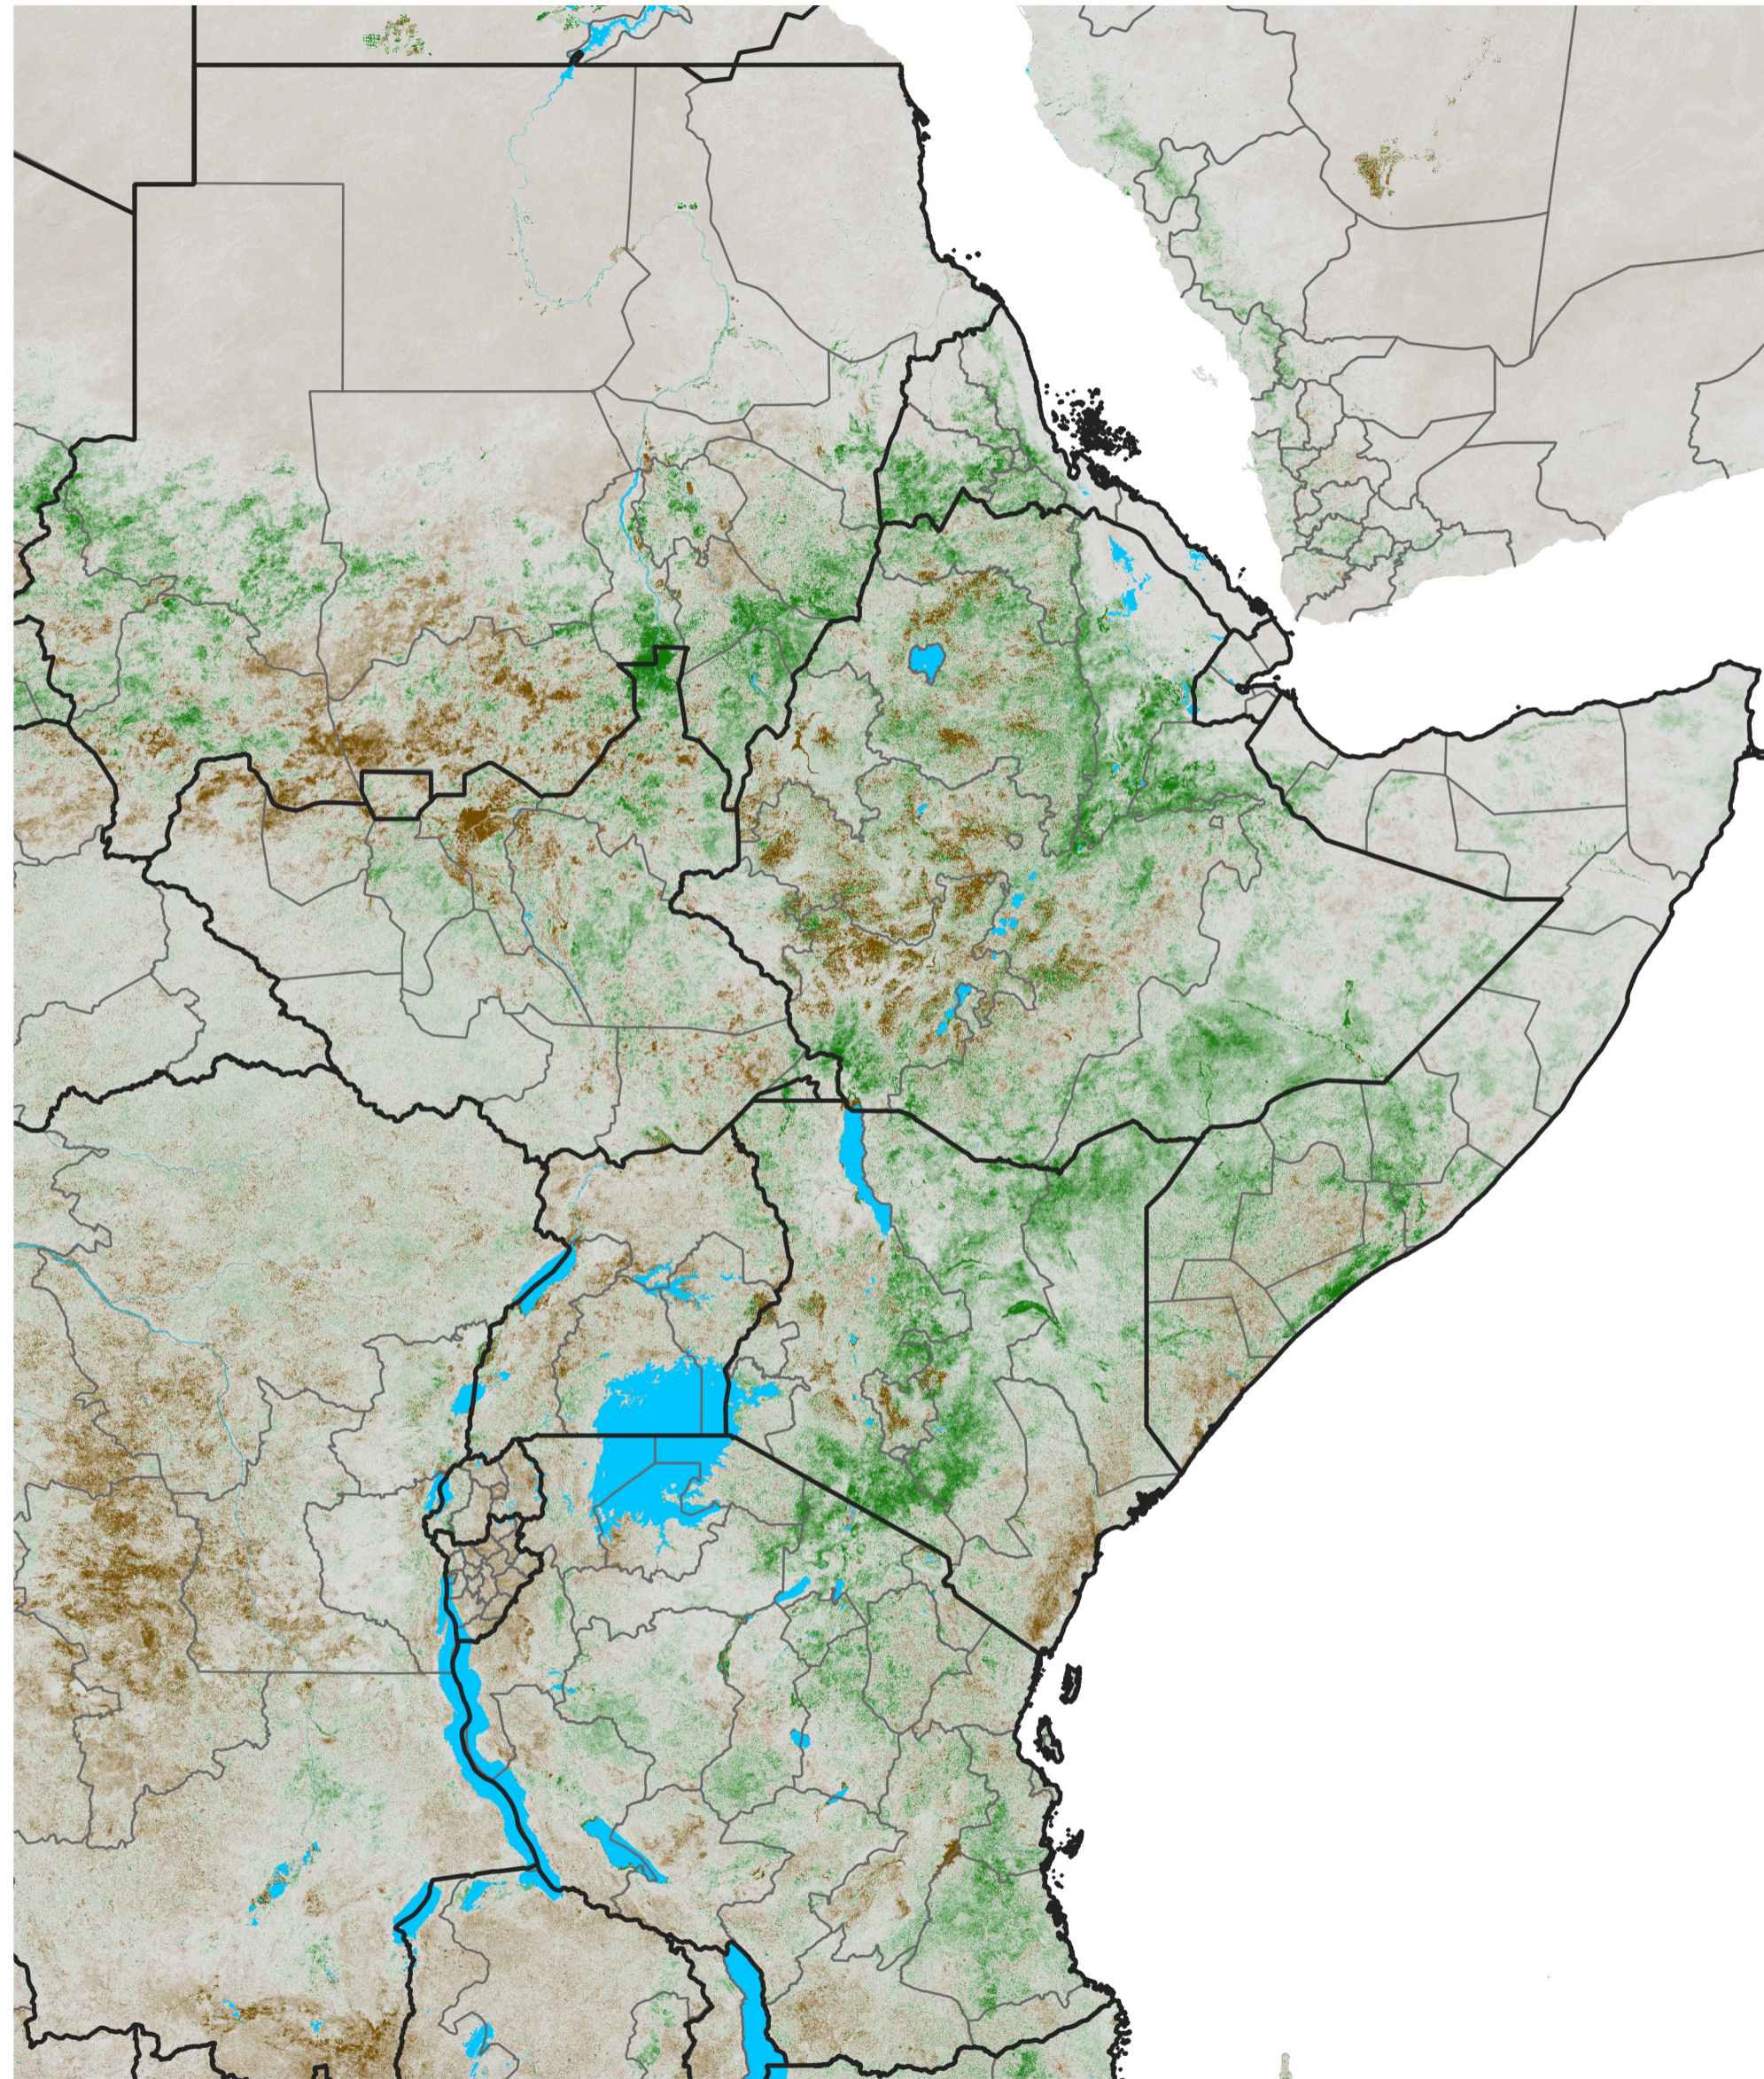

East Africa NDVI Anomaly

2024 minus Mean (2012 - 2021)

Period 41 / Jul 16 - 25, 2024

NDVI Anomaly

< -0.3 -0.2 -0.1 -0.05 0.05 0.1 0.2 >0.3

Negative

No Difference

Positive