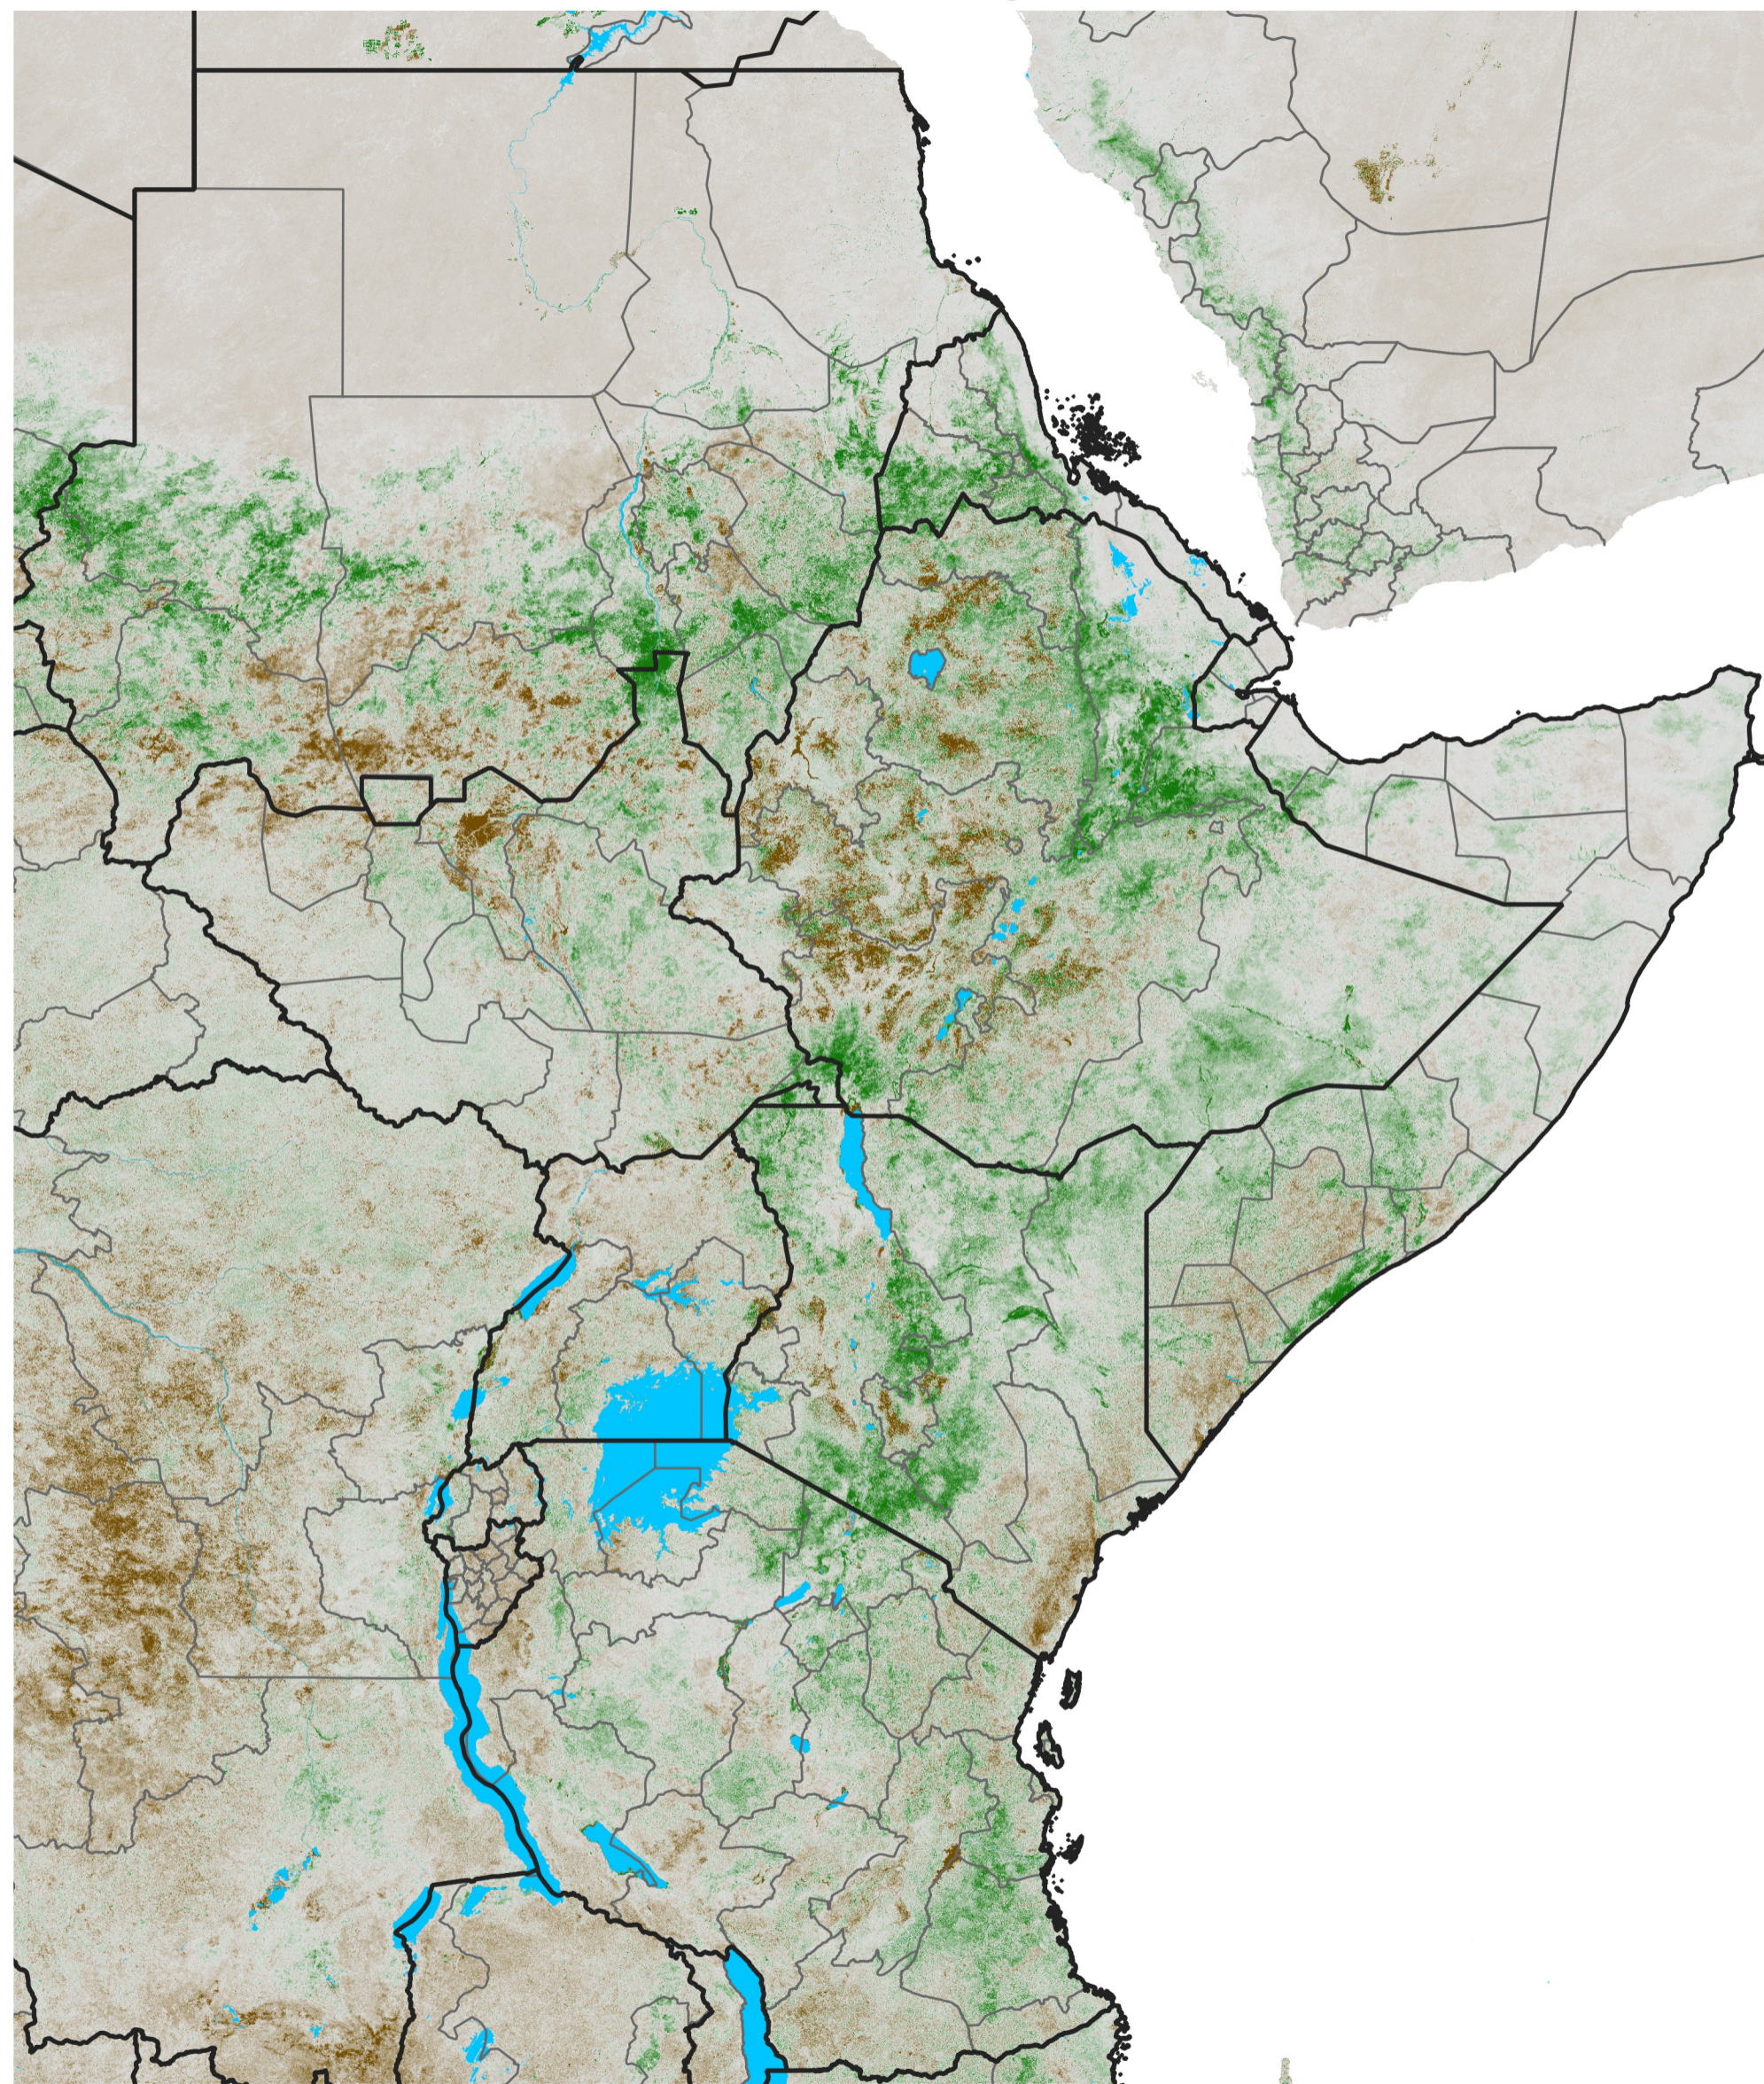

East Africa NDVI Anomaly

2024 minus Mean (2012 - 2021)

Period 43 / Jul 26 - Aug 05, 2024

NDVI Anomaly

< -0.3 -0.2 -0.1 -0.05 0.05 0.1 0.2 >0.3

Negative

No Difference

Positive