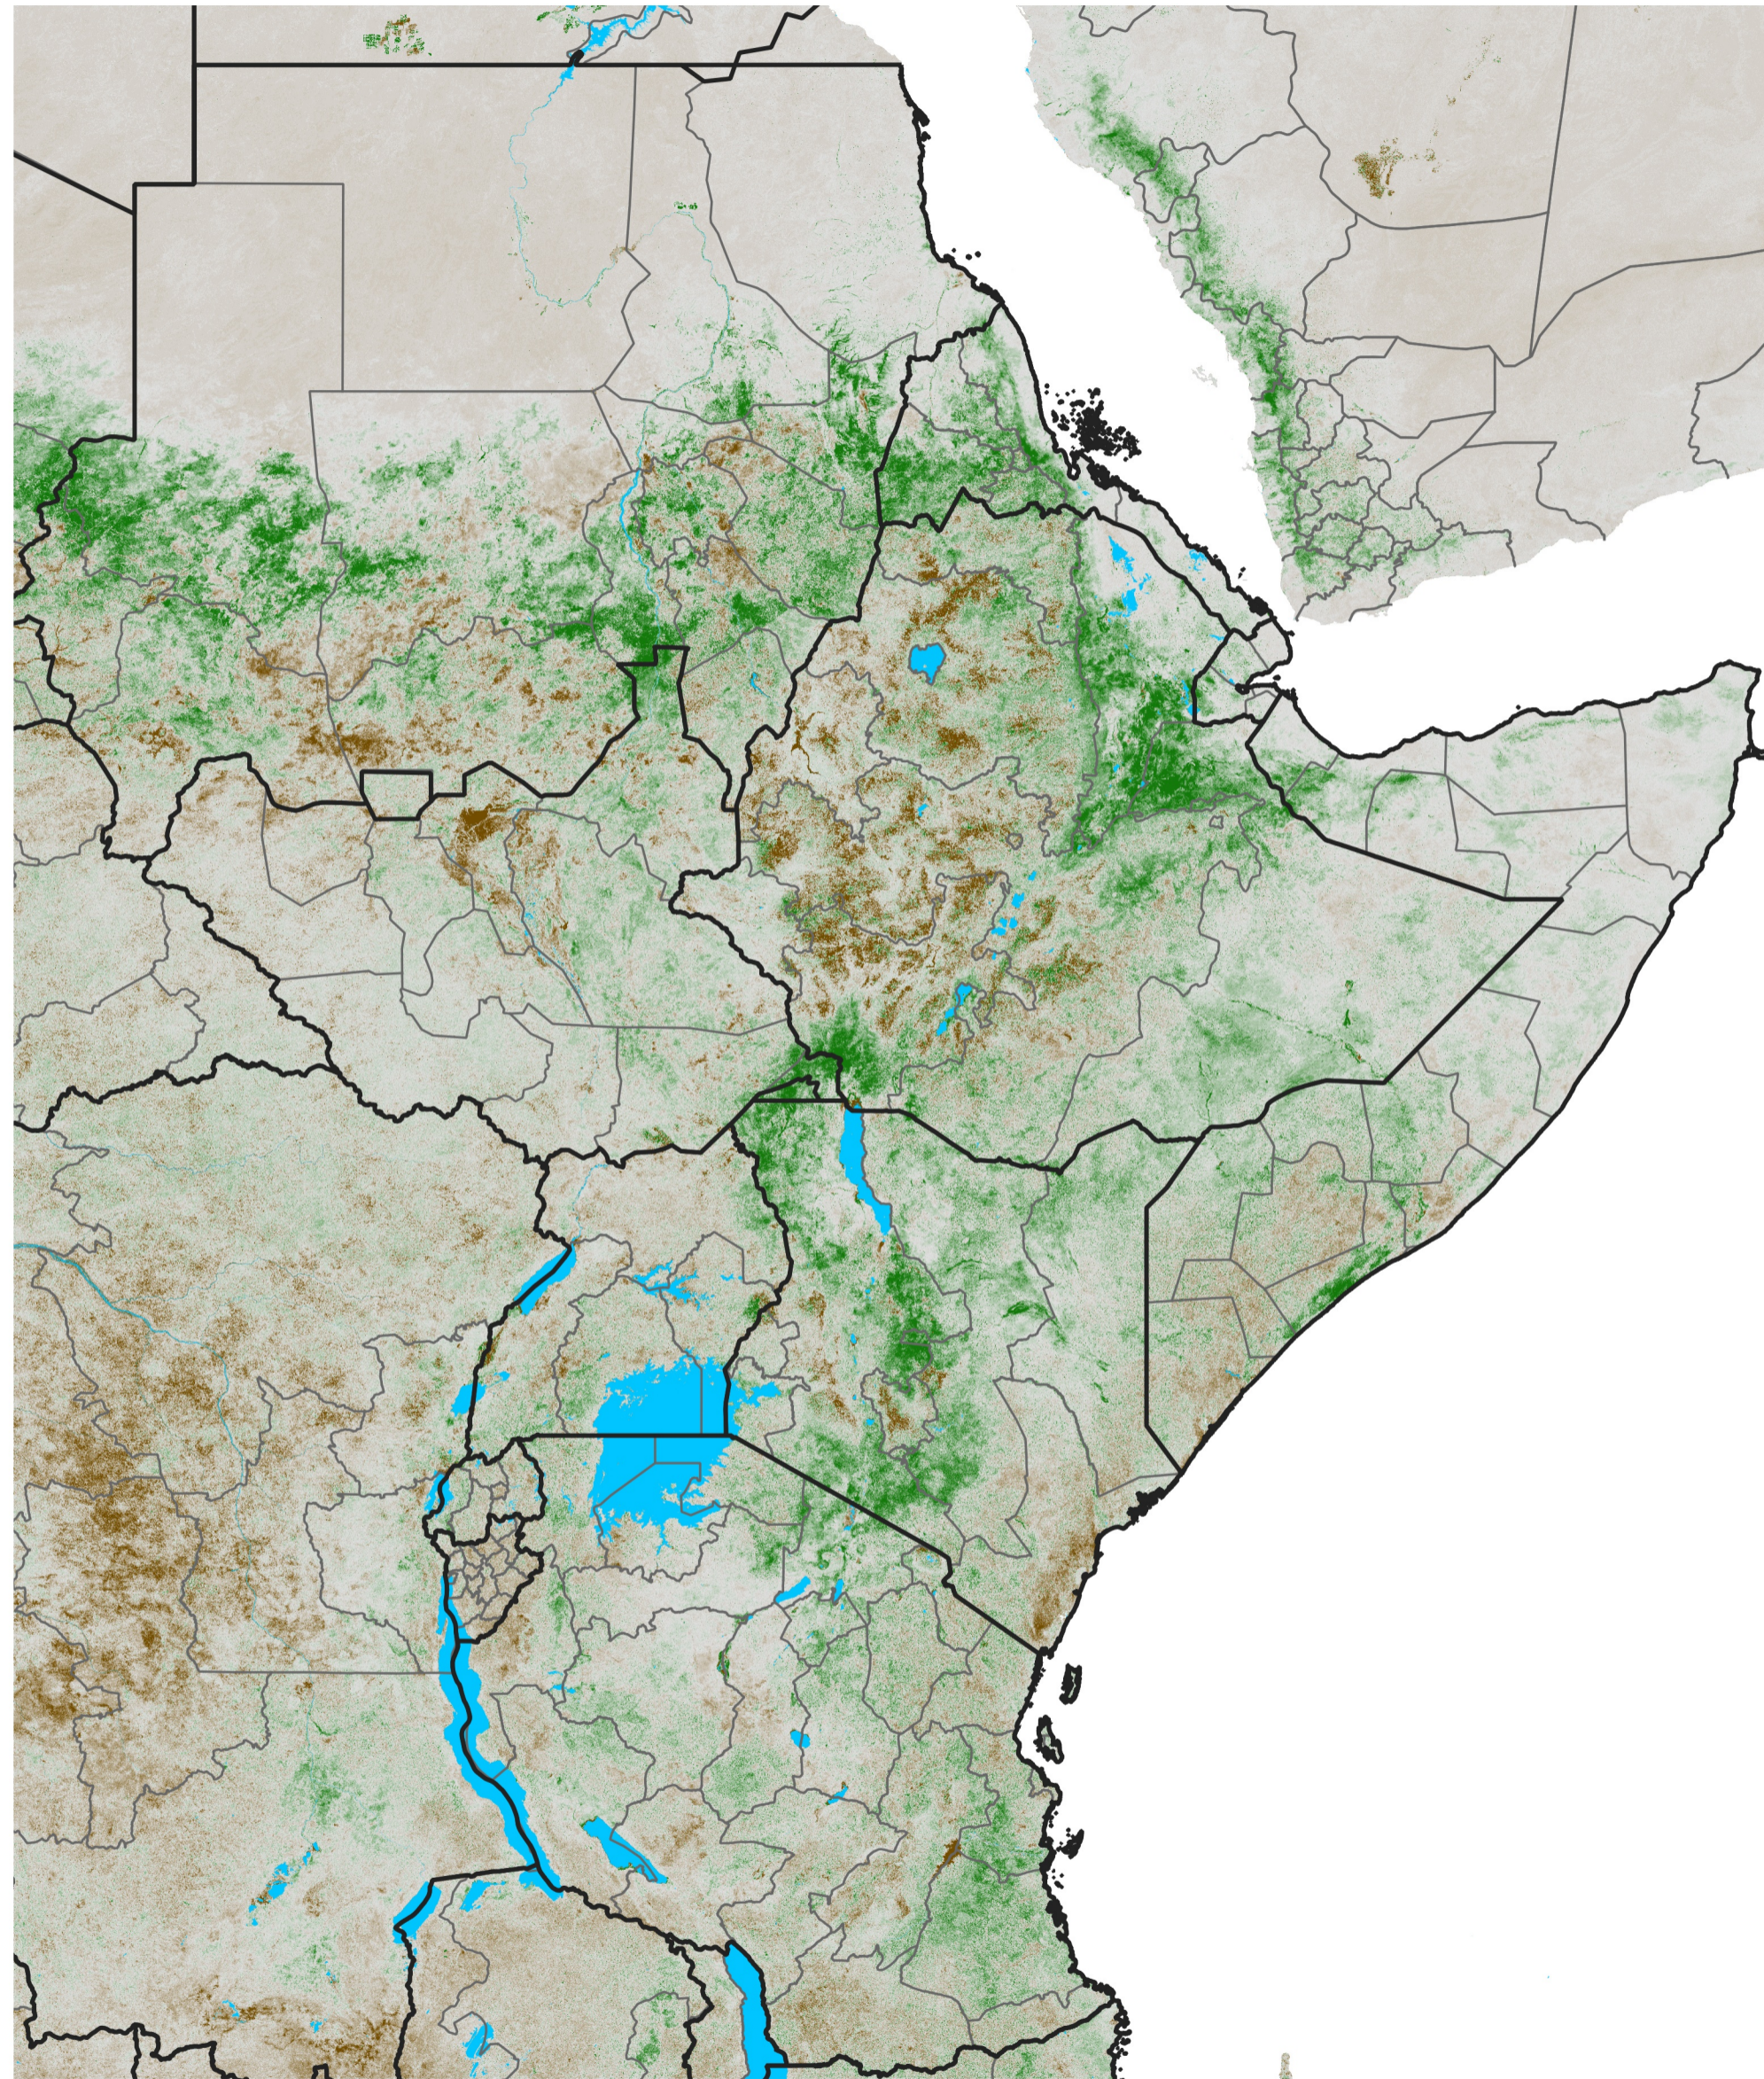

East Africa NDVI Anomaly

2024 minus Mean (2012 - 2021)

Period 45 / Aug 06 - 15, 2024

NDVI Anomaly

< -0.3 -0.2 -0.1 -0.05 0.05 0.1 0.2 >0.3

Negative

No Difference

Positive