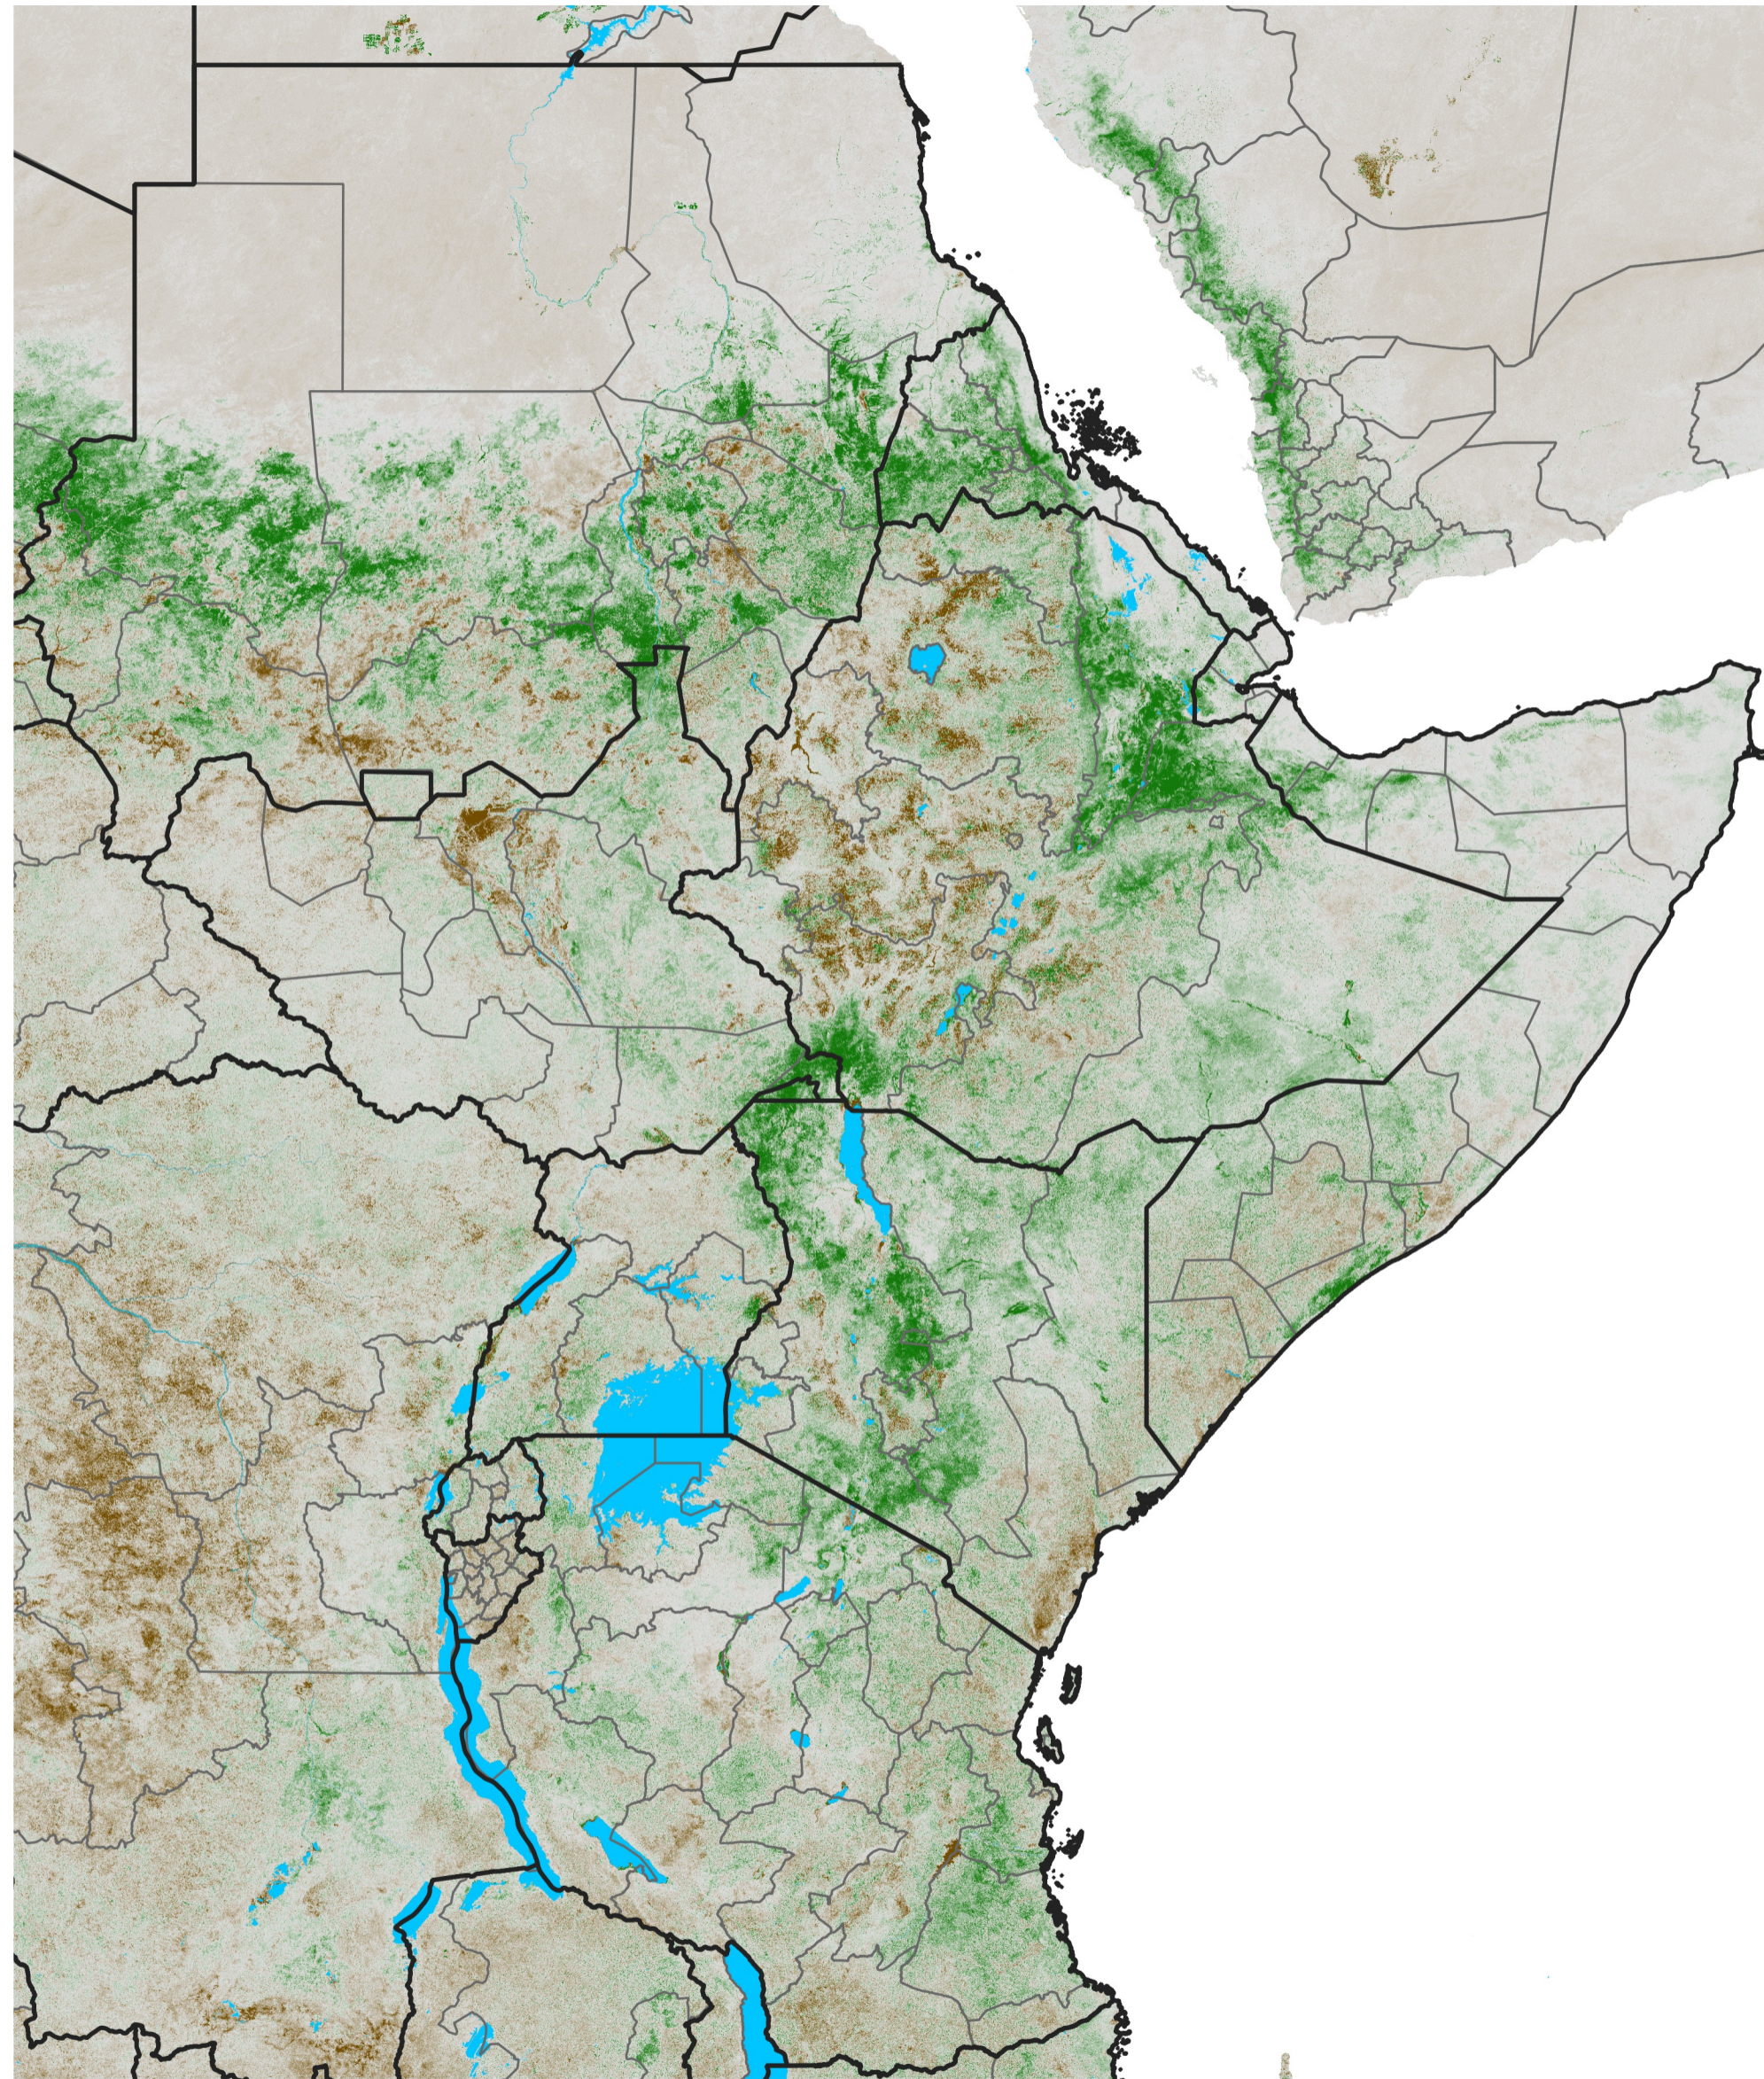

East Africa NDVI Anomaly

2024 minus Mean (2012 - 2021)

Period 46 / Aug 11 - 20, 2024

NDVI Anomaly

< -0.3 -0.2 -0.1 -0.05 0.05 0.1 0.2 >0.3

Negative

No Difference

Positive