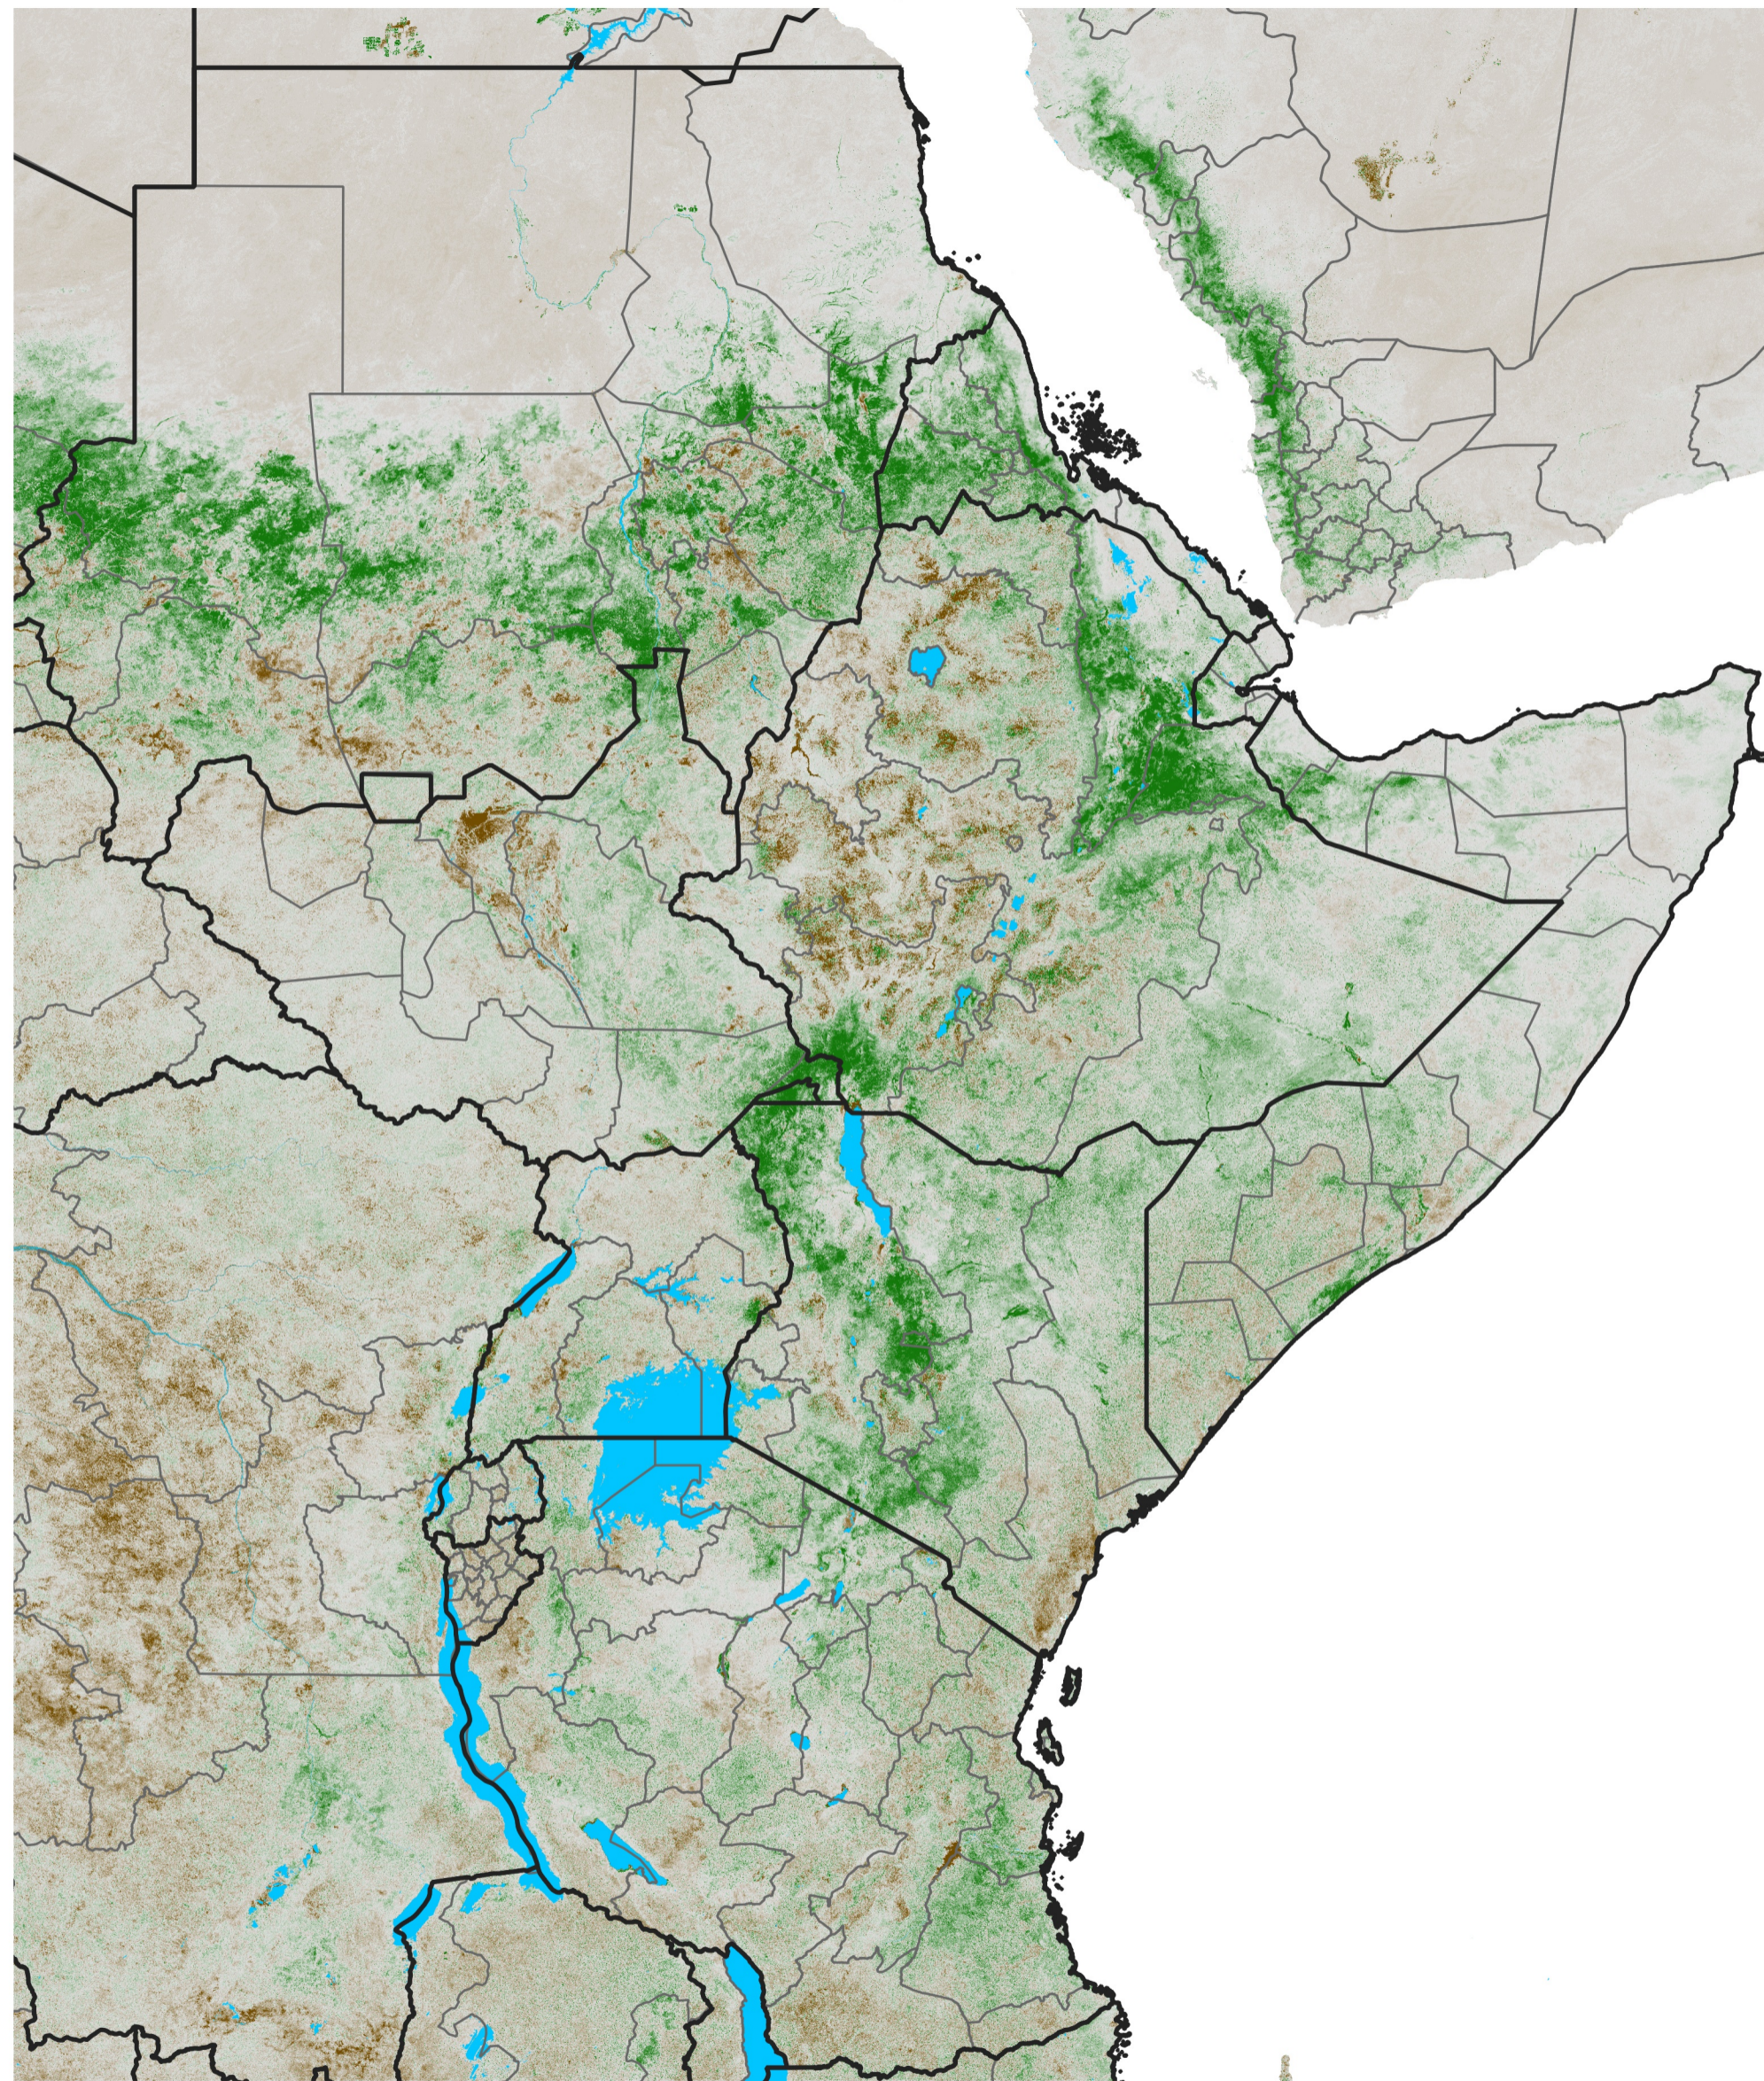

East Africa NDVI Anomaly

2024 minus Mean (2012 - 2021)

Period 47 / Aug 16 - 25, 2024

NDVI Anomaly

< -0.3 -0.2 -0.1 -0.05 0.05 0.1 0.2 >0.3

Negative

No Difference

Positive