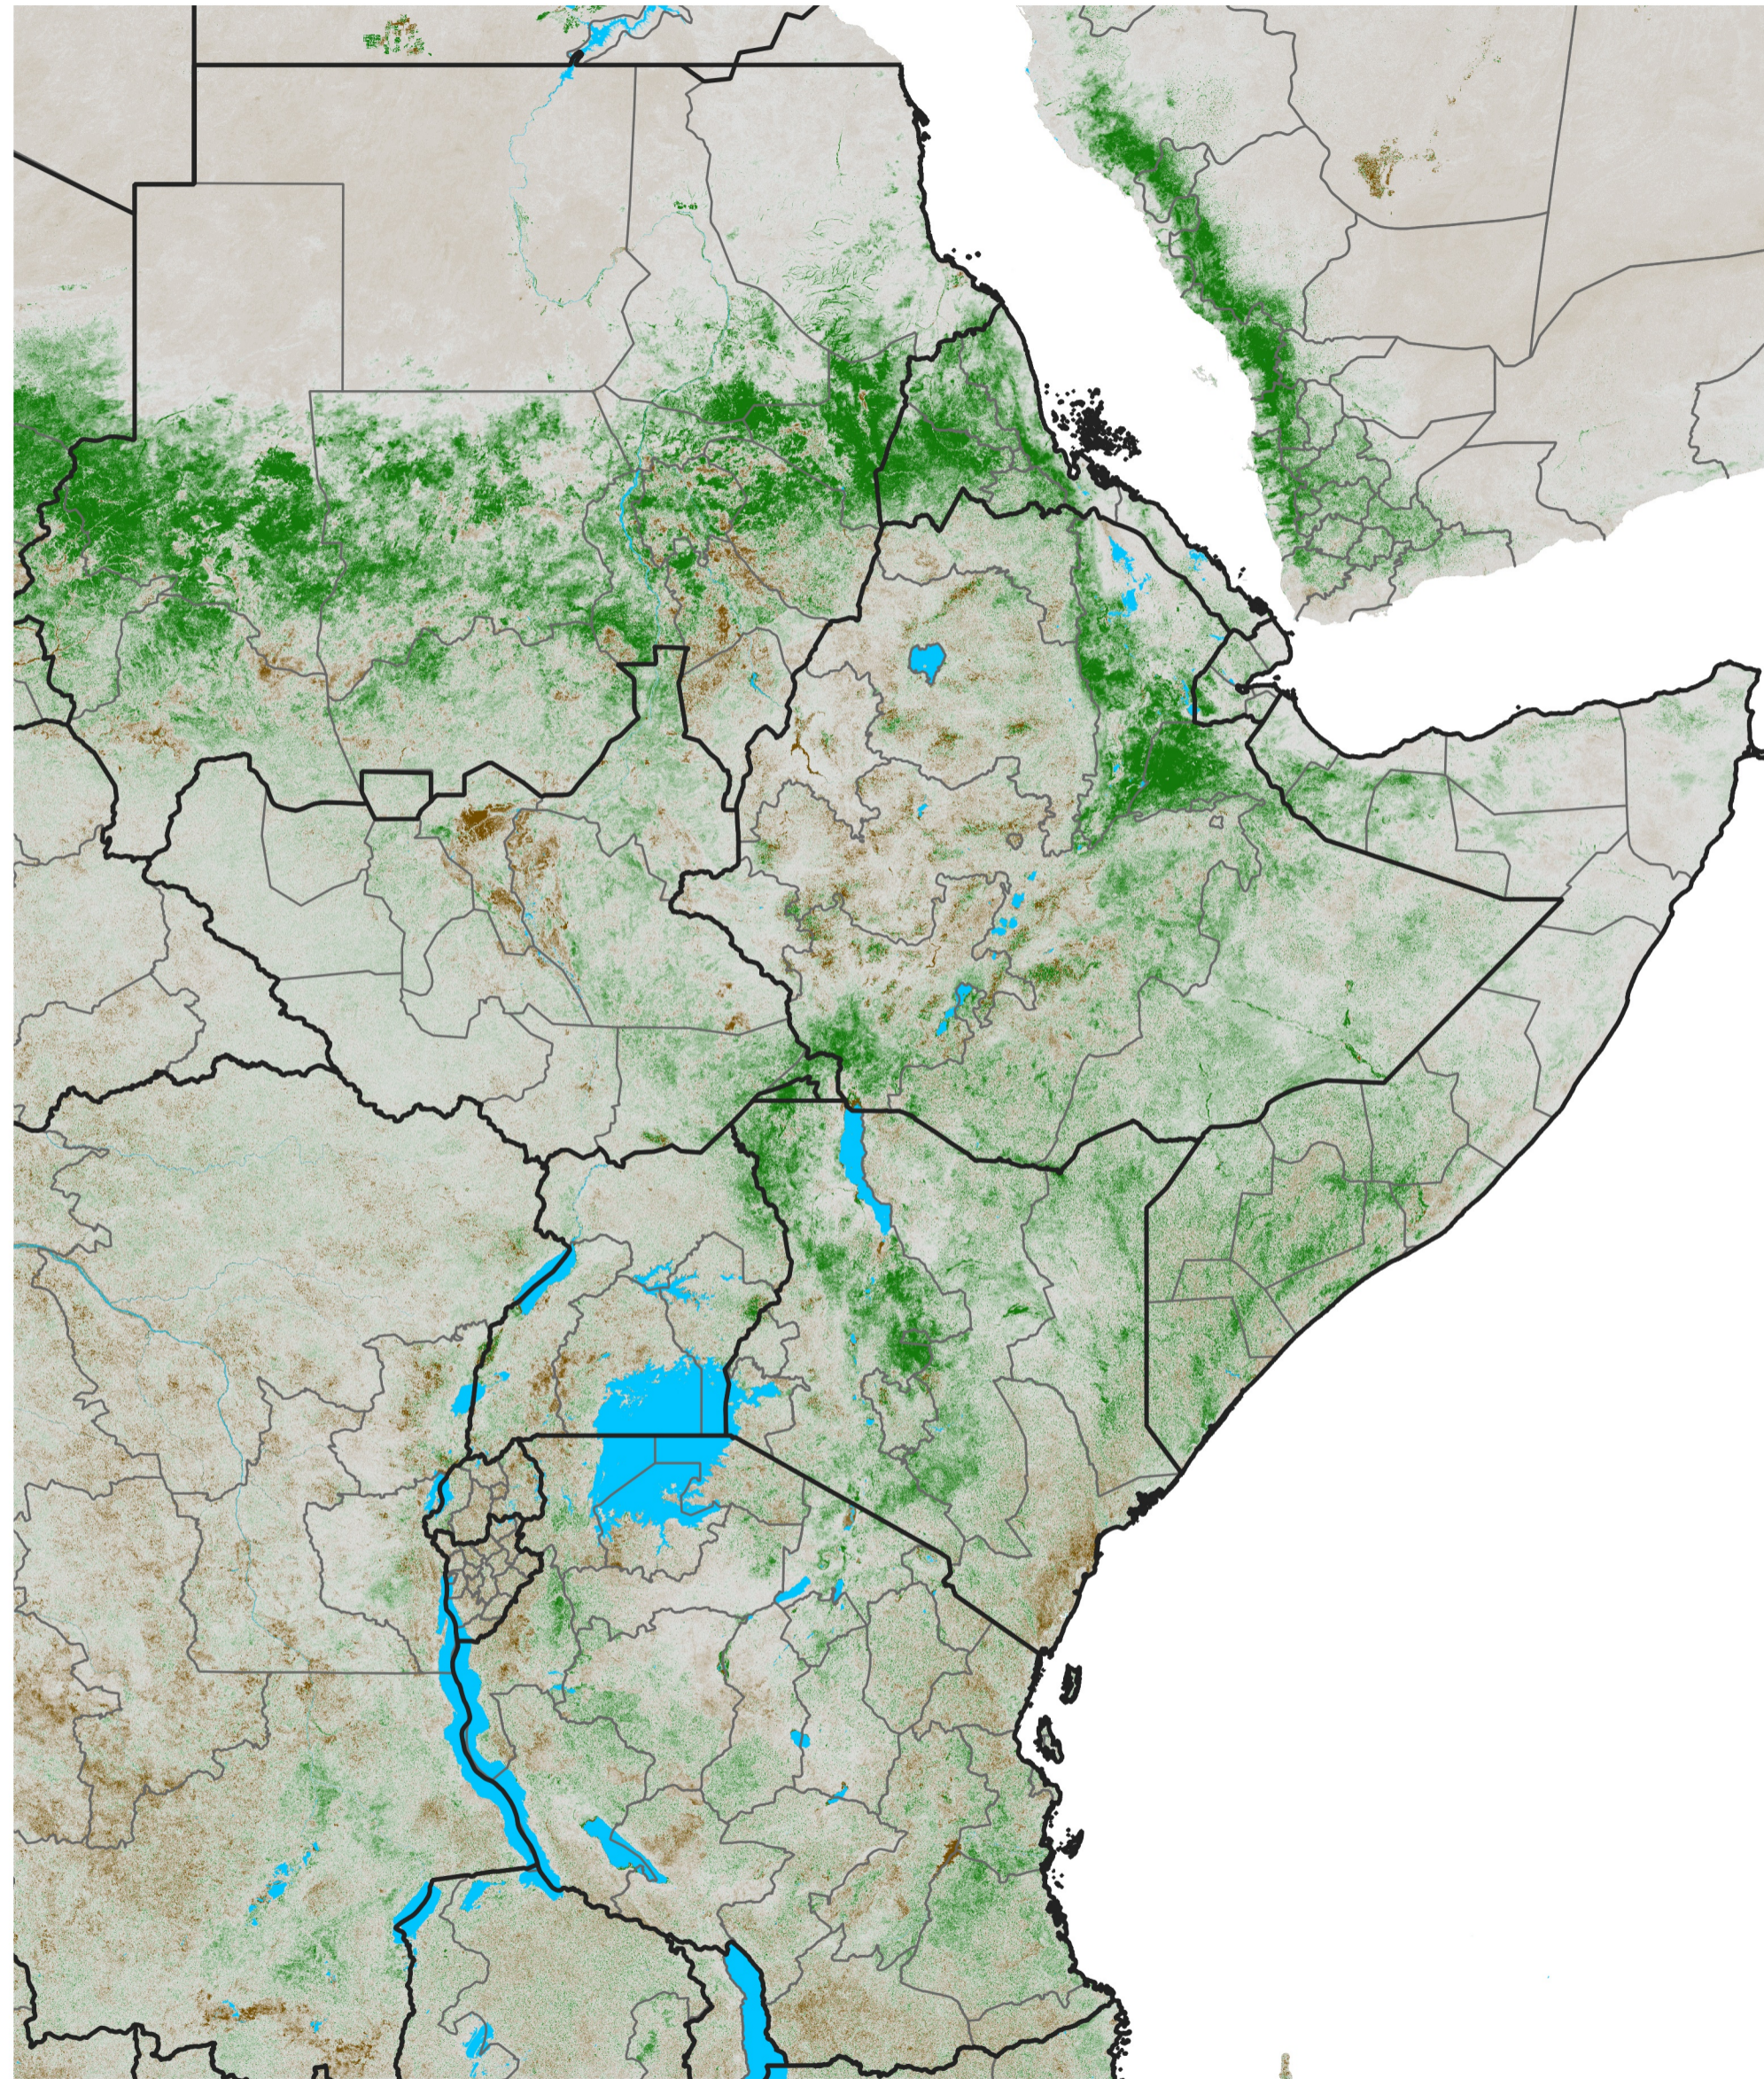

East Africa NDVI Anomaly

2024 minus Mean (2012 - 2021)

Period 51 / Sep 06 - 15, 2024

NDVI Anomaly

< -0.3 -0.2 -0.1 -0.05 0.05 0.1 0.2 >0.3

Negative

No Difference

Positive