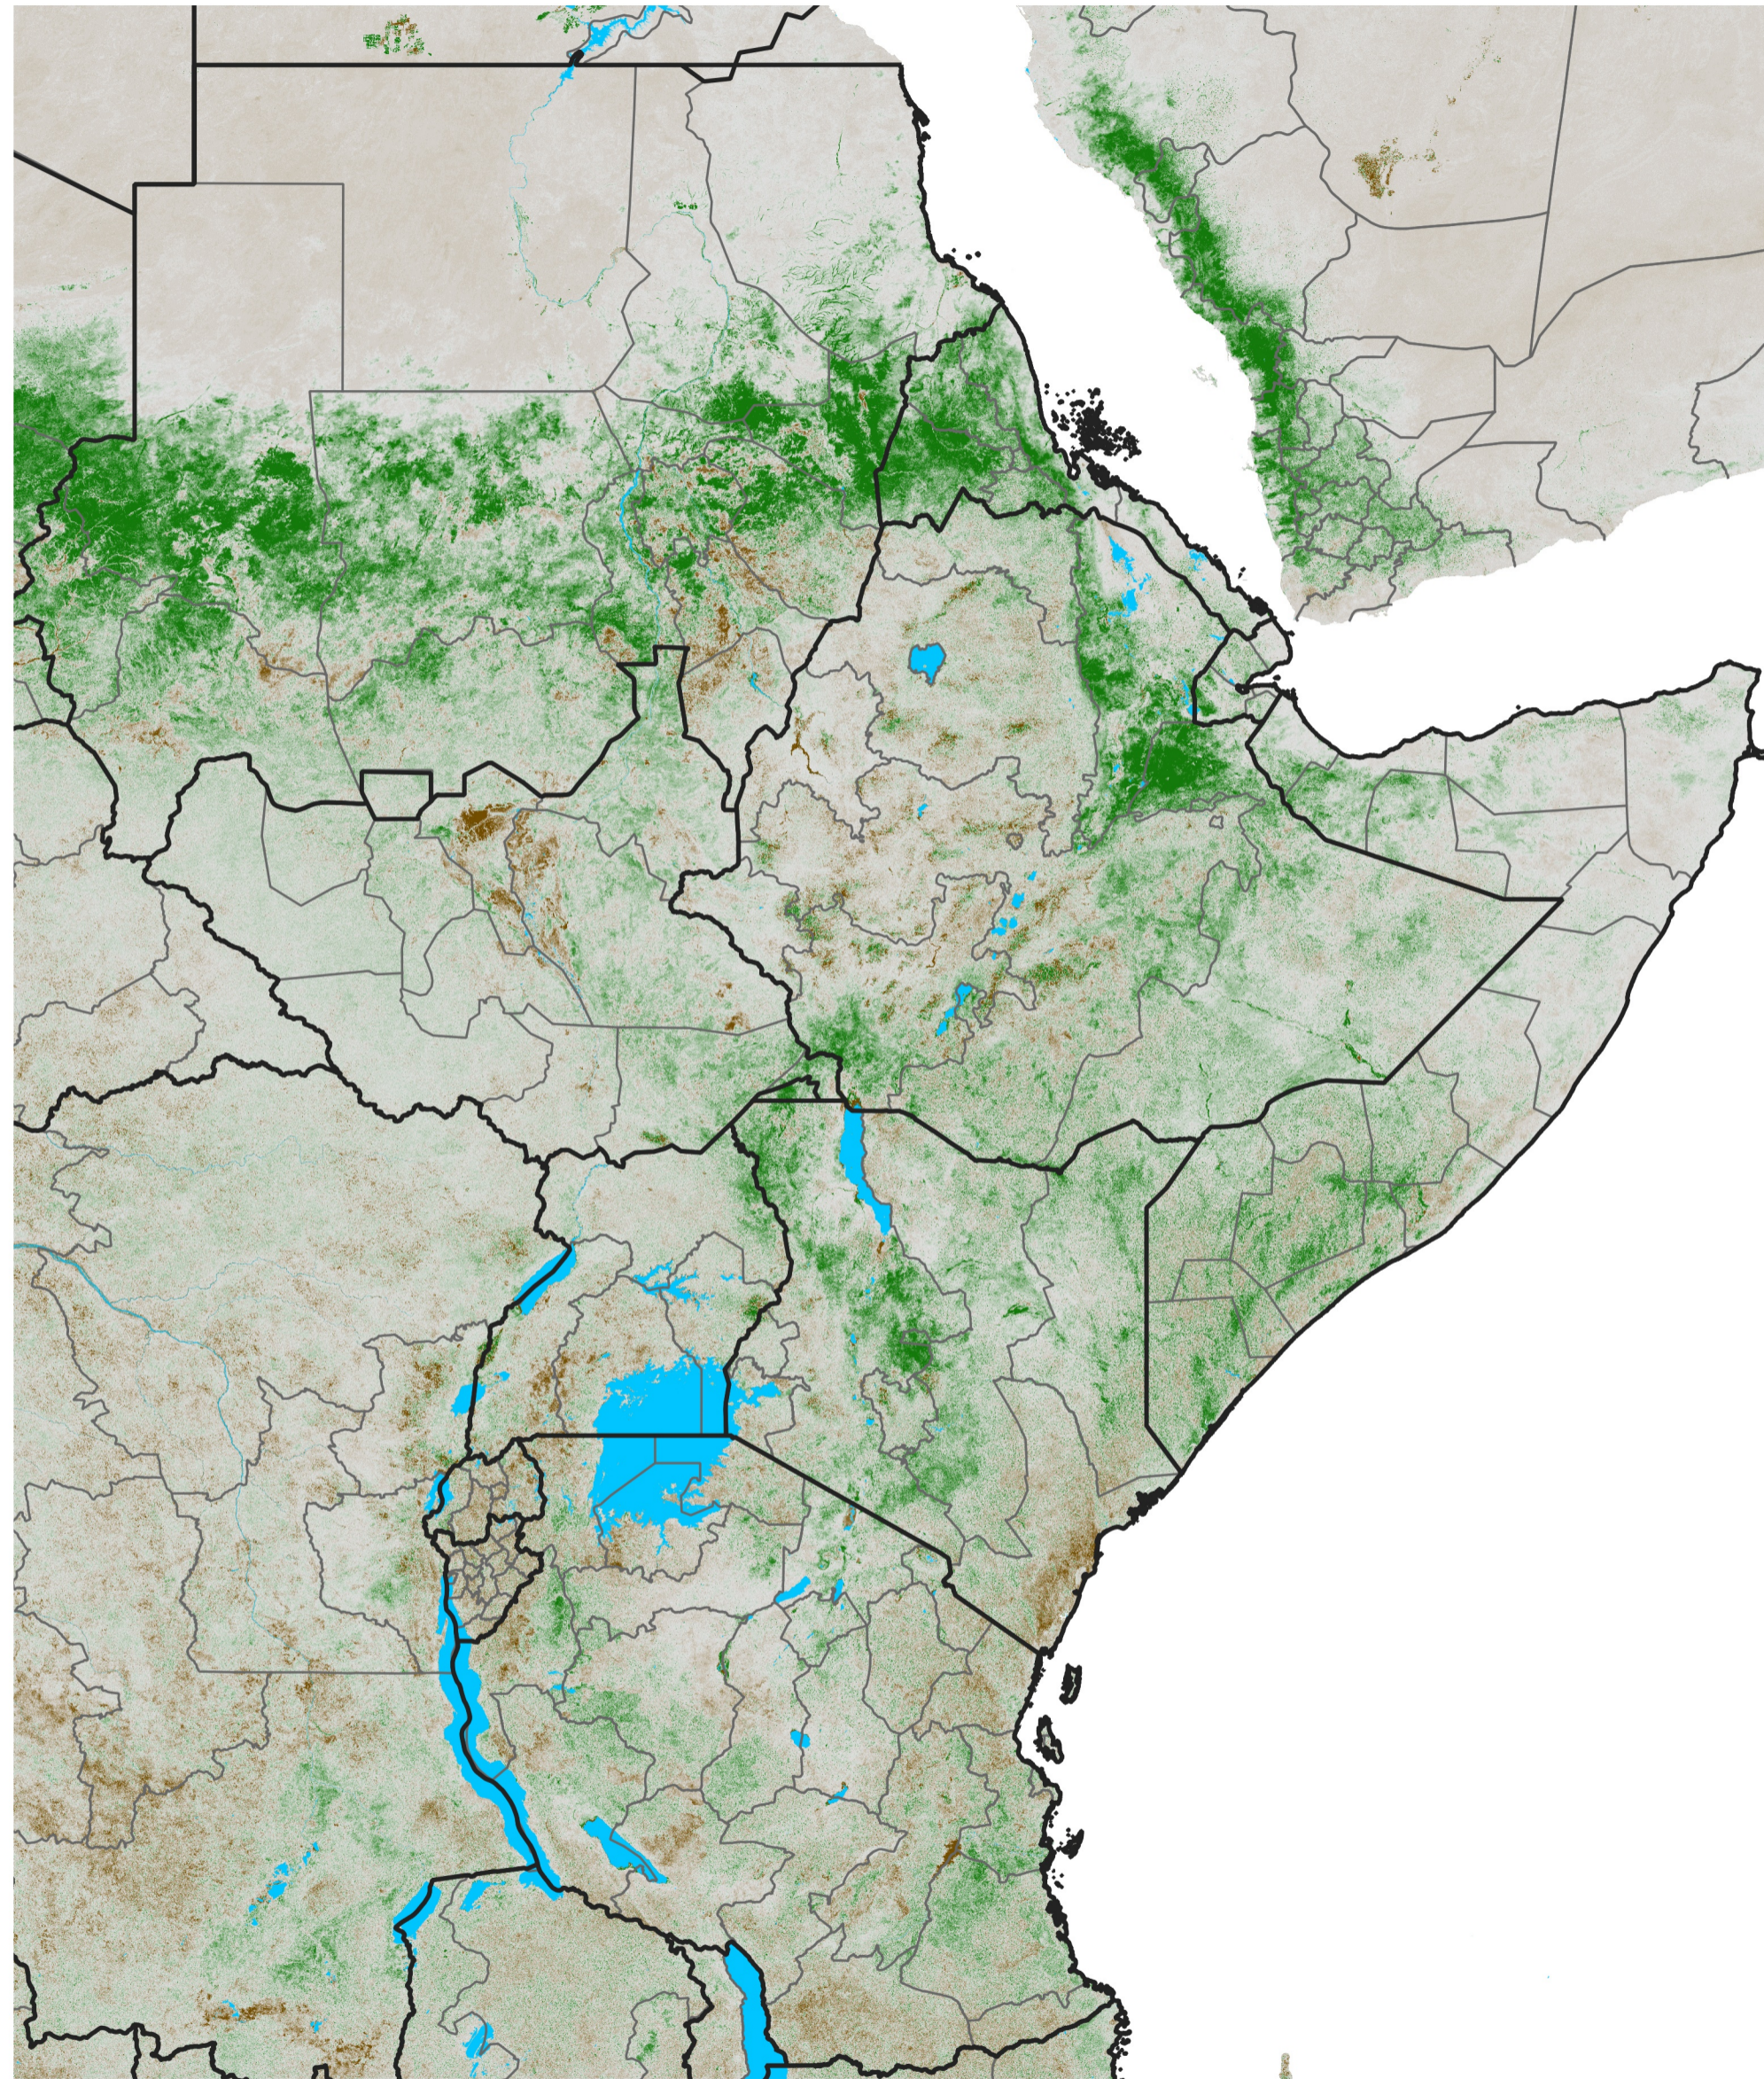

East Africa NDVI Anomaly

2024 minus Mean (2012 - 2021)

Period 52 / Sep 11 - 20, 2024

NDVI Anomaly

< -0.3 -0.2 -0.1 -0.05 0.05 0.1 0.2 >0.3

Negative

No Difference

Positive