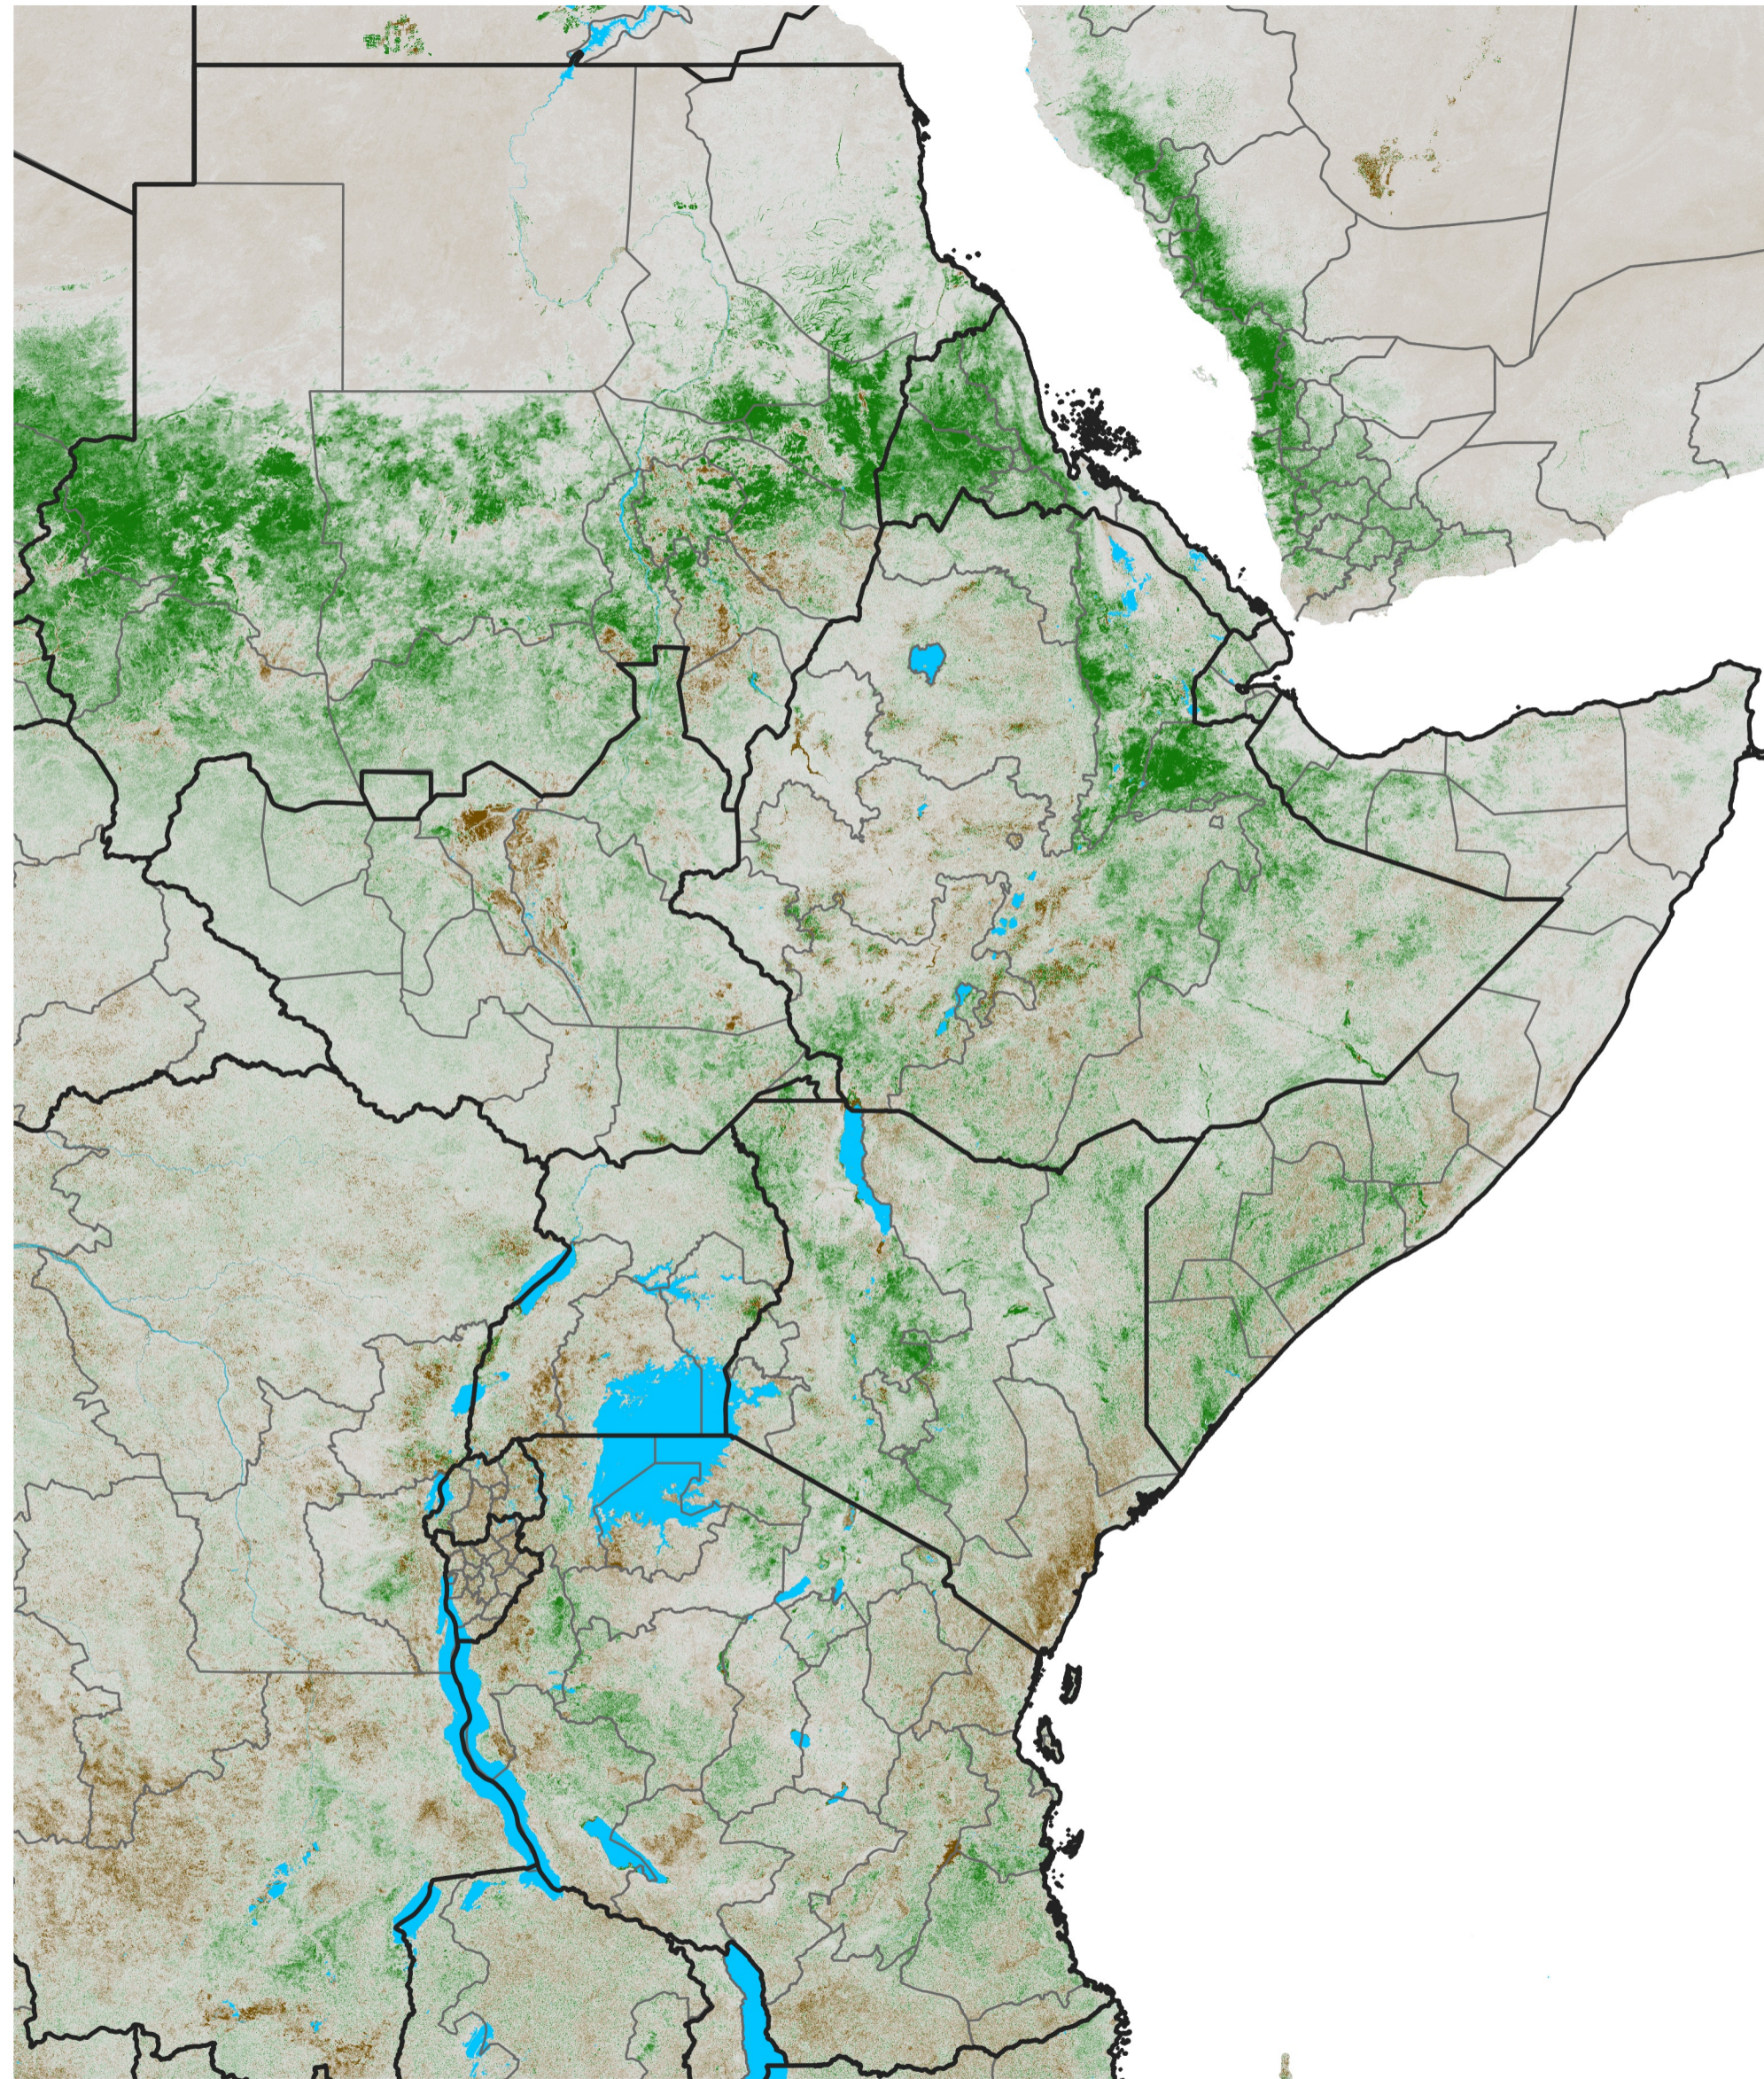

East Africa NDVI Anomaly

2024 minus Mean (2012 - 2021)

Period 54 / Sep 21 - 30, 2024

NDVI Anomaly

< -0.3 -0.2 -0.1 -0.05 0.05 0.1 0.2 >0.3

Negative

No Difference

Positive