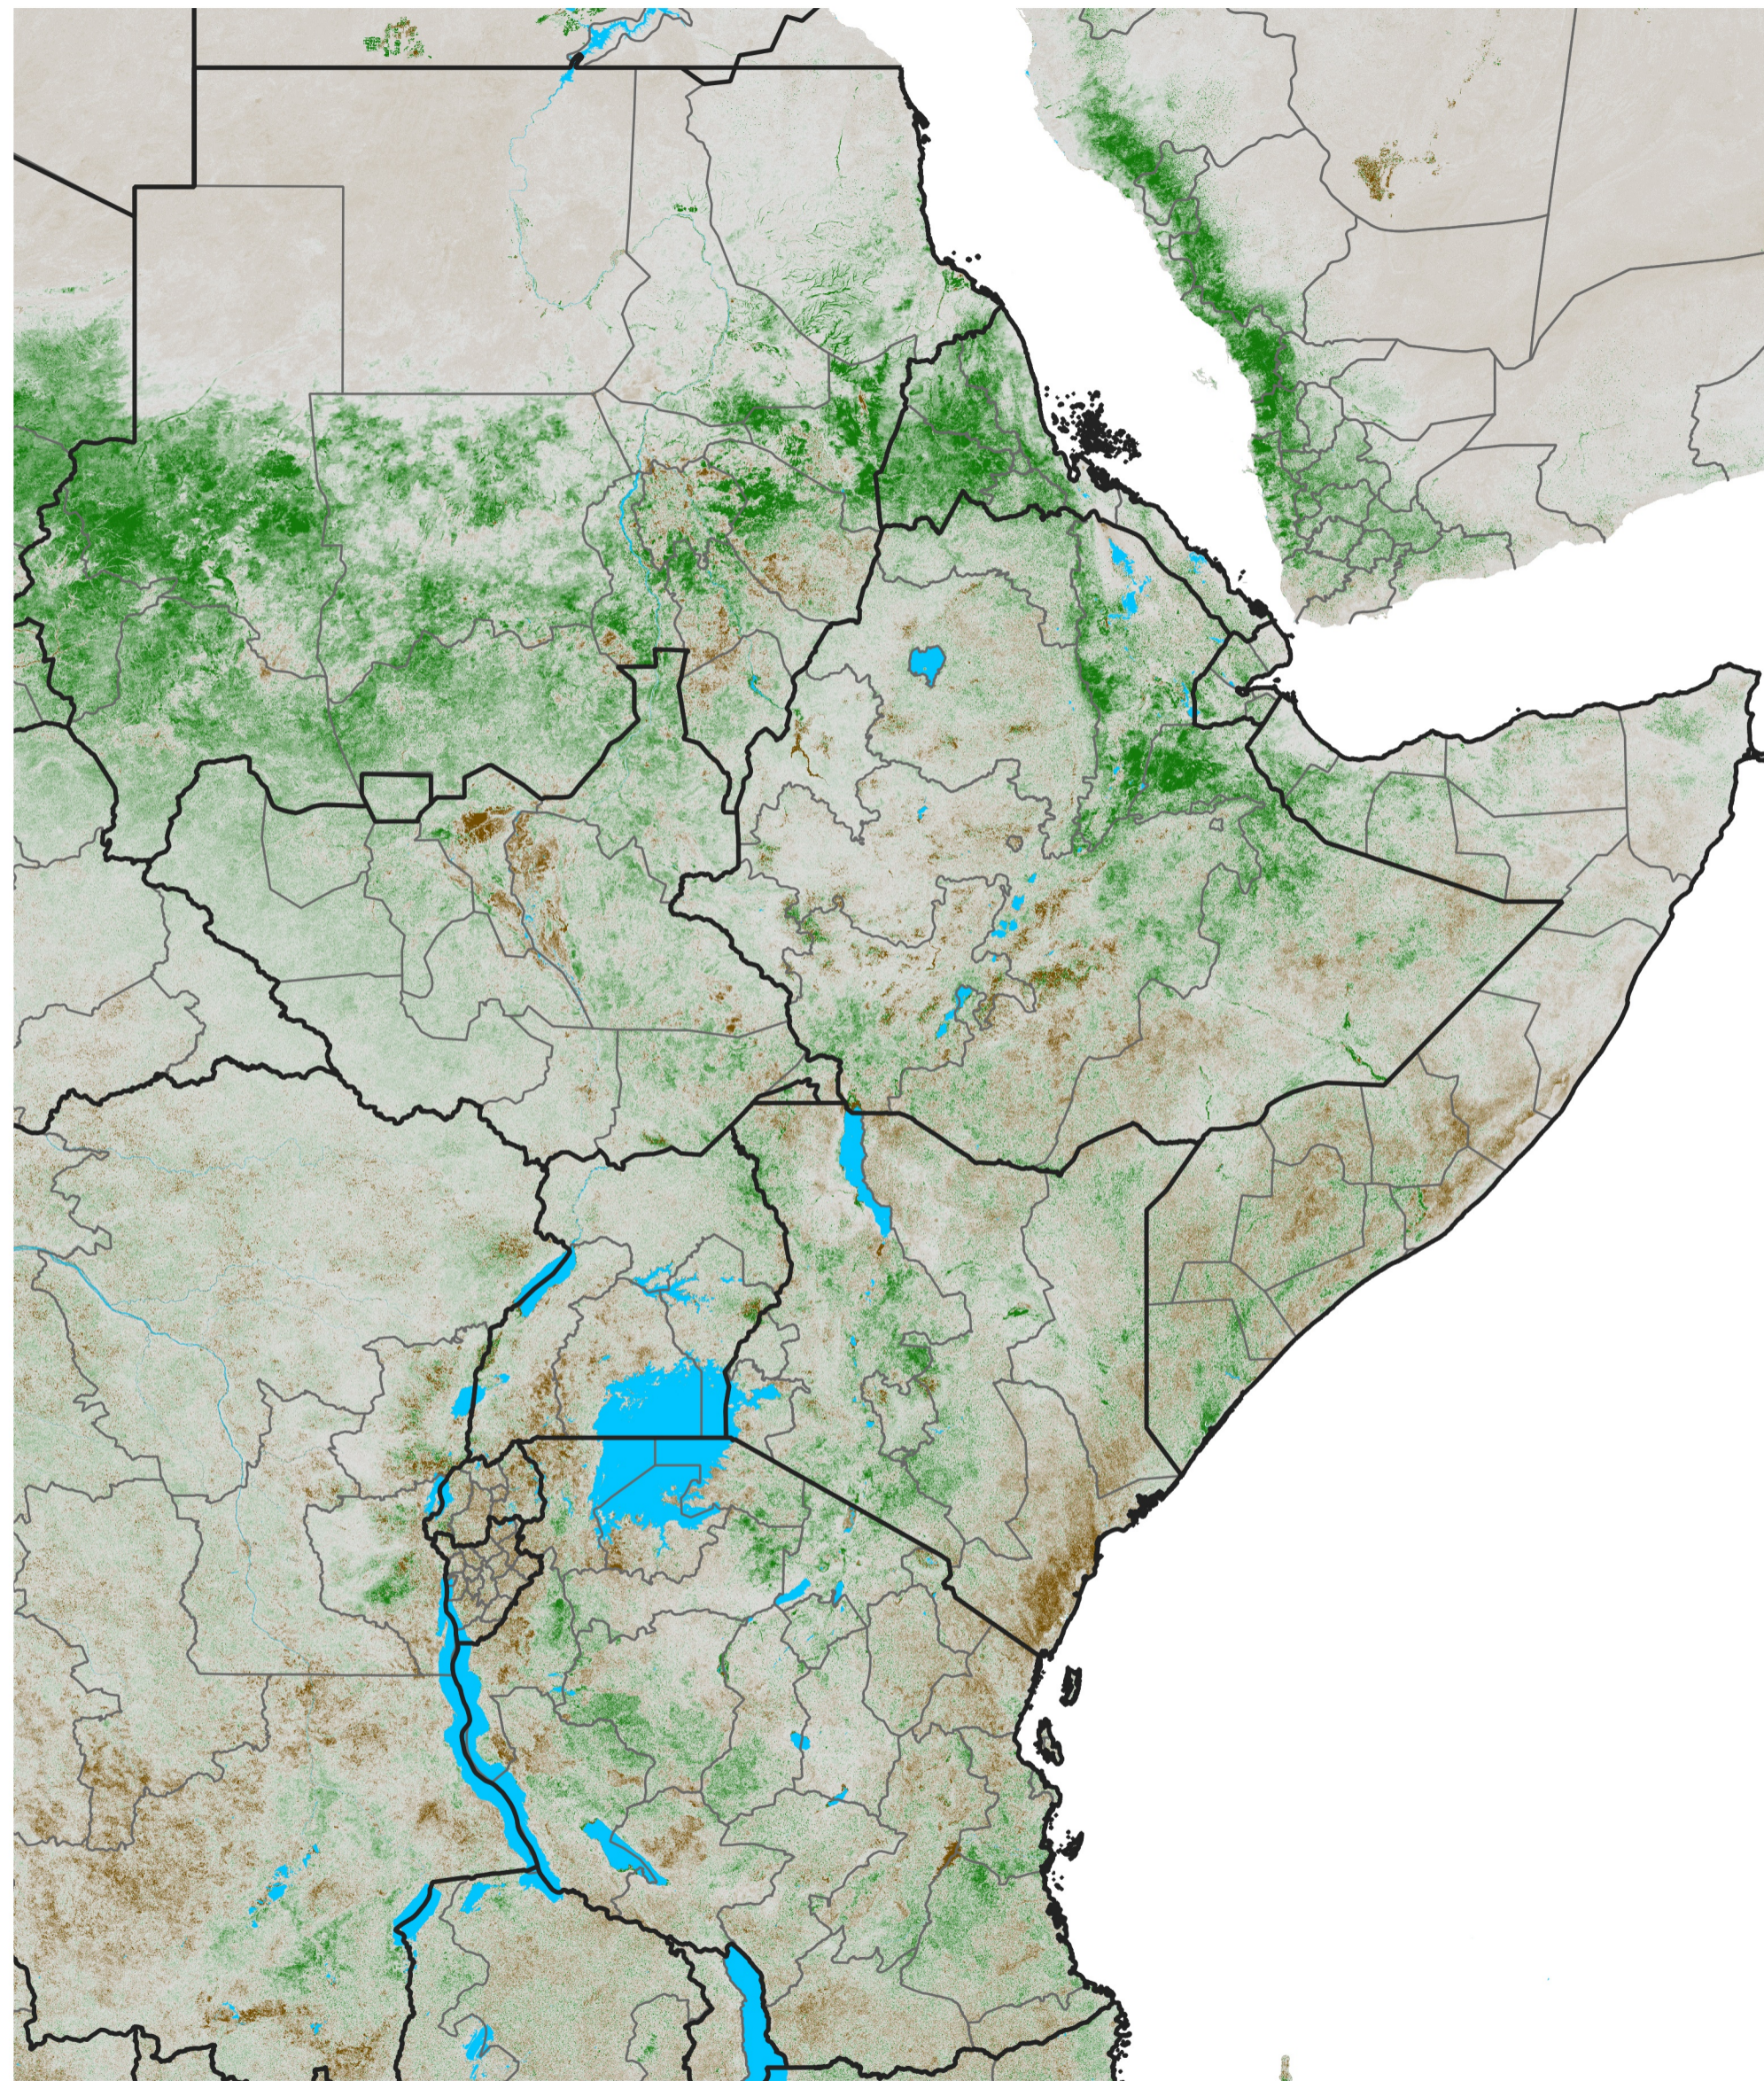

East Africa NDVI Anomaly

2024 minus Mean (2012 - 2021)

Period 56 / Oct 01 - 10, 2024

NDVI Anomaly

< -0.3 -0.2 -0.1 -0.05 0.05 0.1 0.2 >0.3

Negative

No Difference

Positive