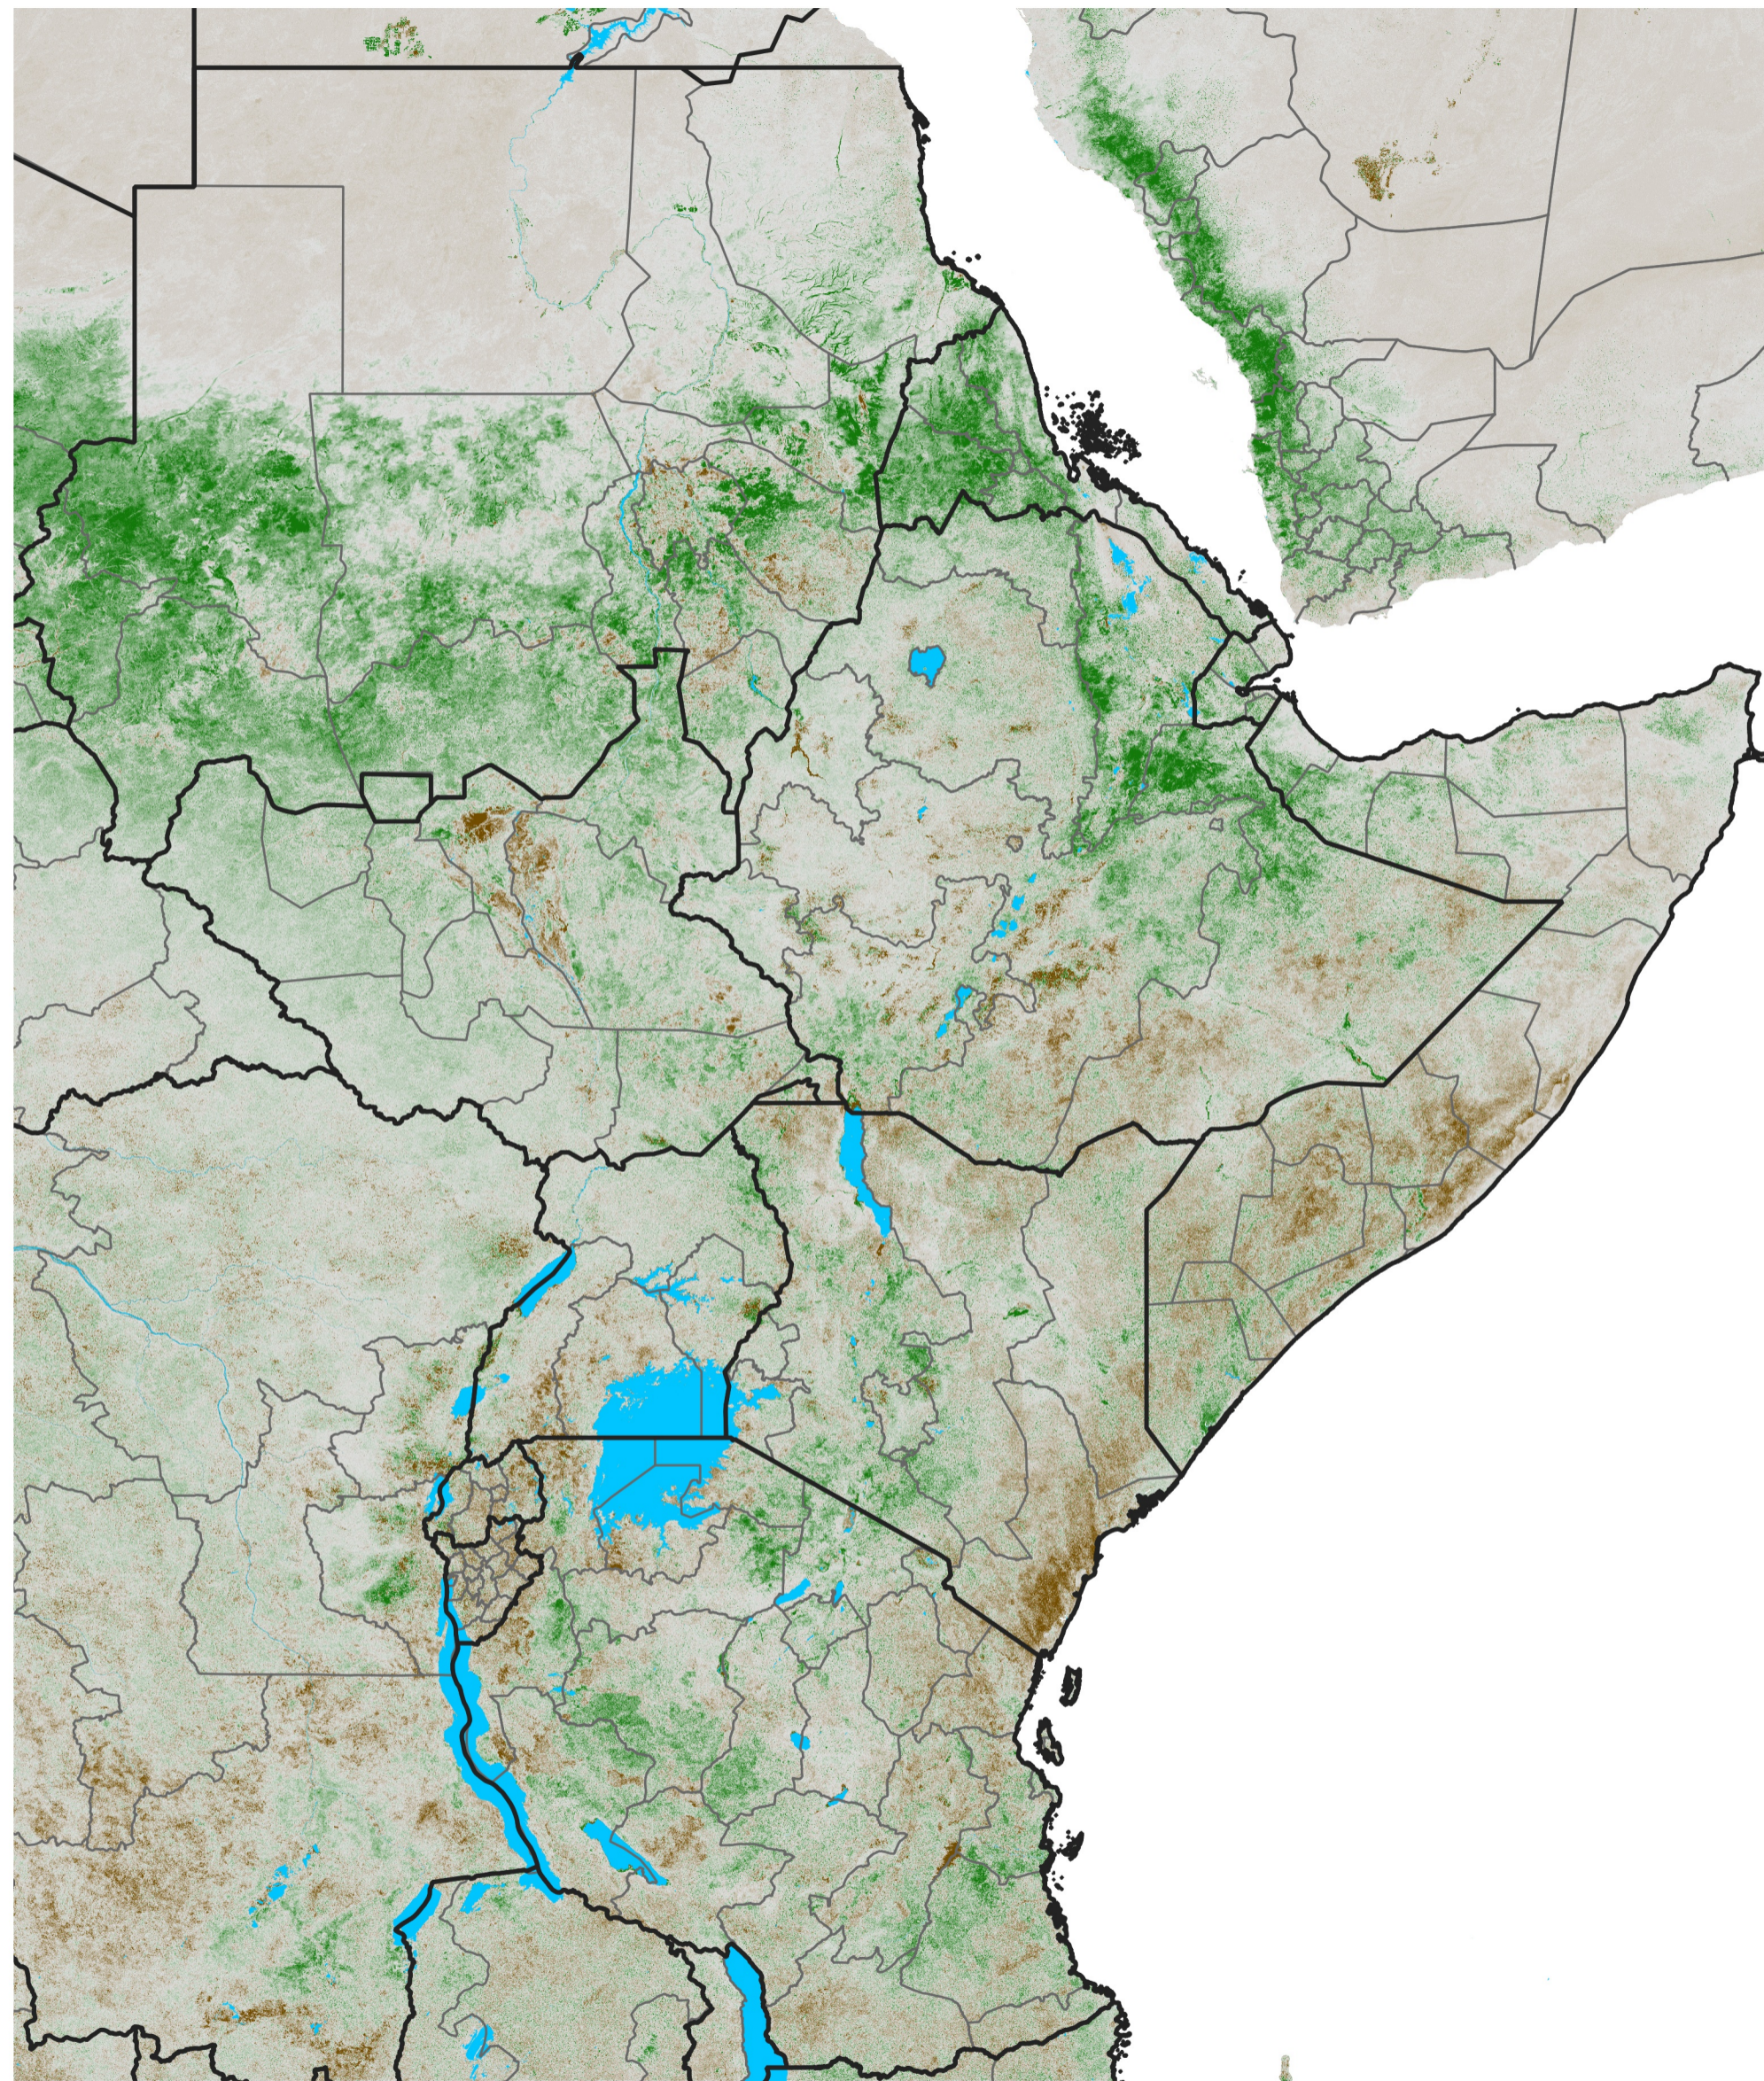

East Africa NDVI Anomaly

2024 minus Mean (2012 - 2021)

Period 57 / Oct 06 - 15, 2024

NDVI Anomaly

< -0.3 -0.2 -0.1 -0.05 0.05 0.1 0.2 >0.3

Negative

No Difference

Positive