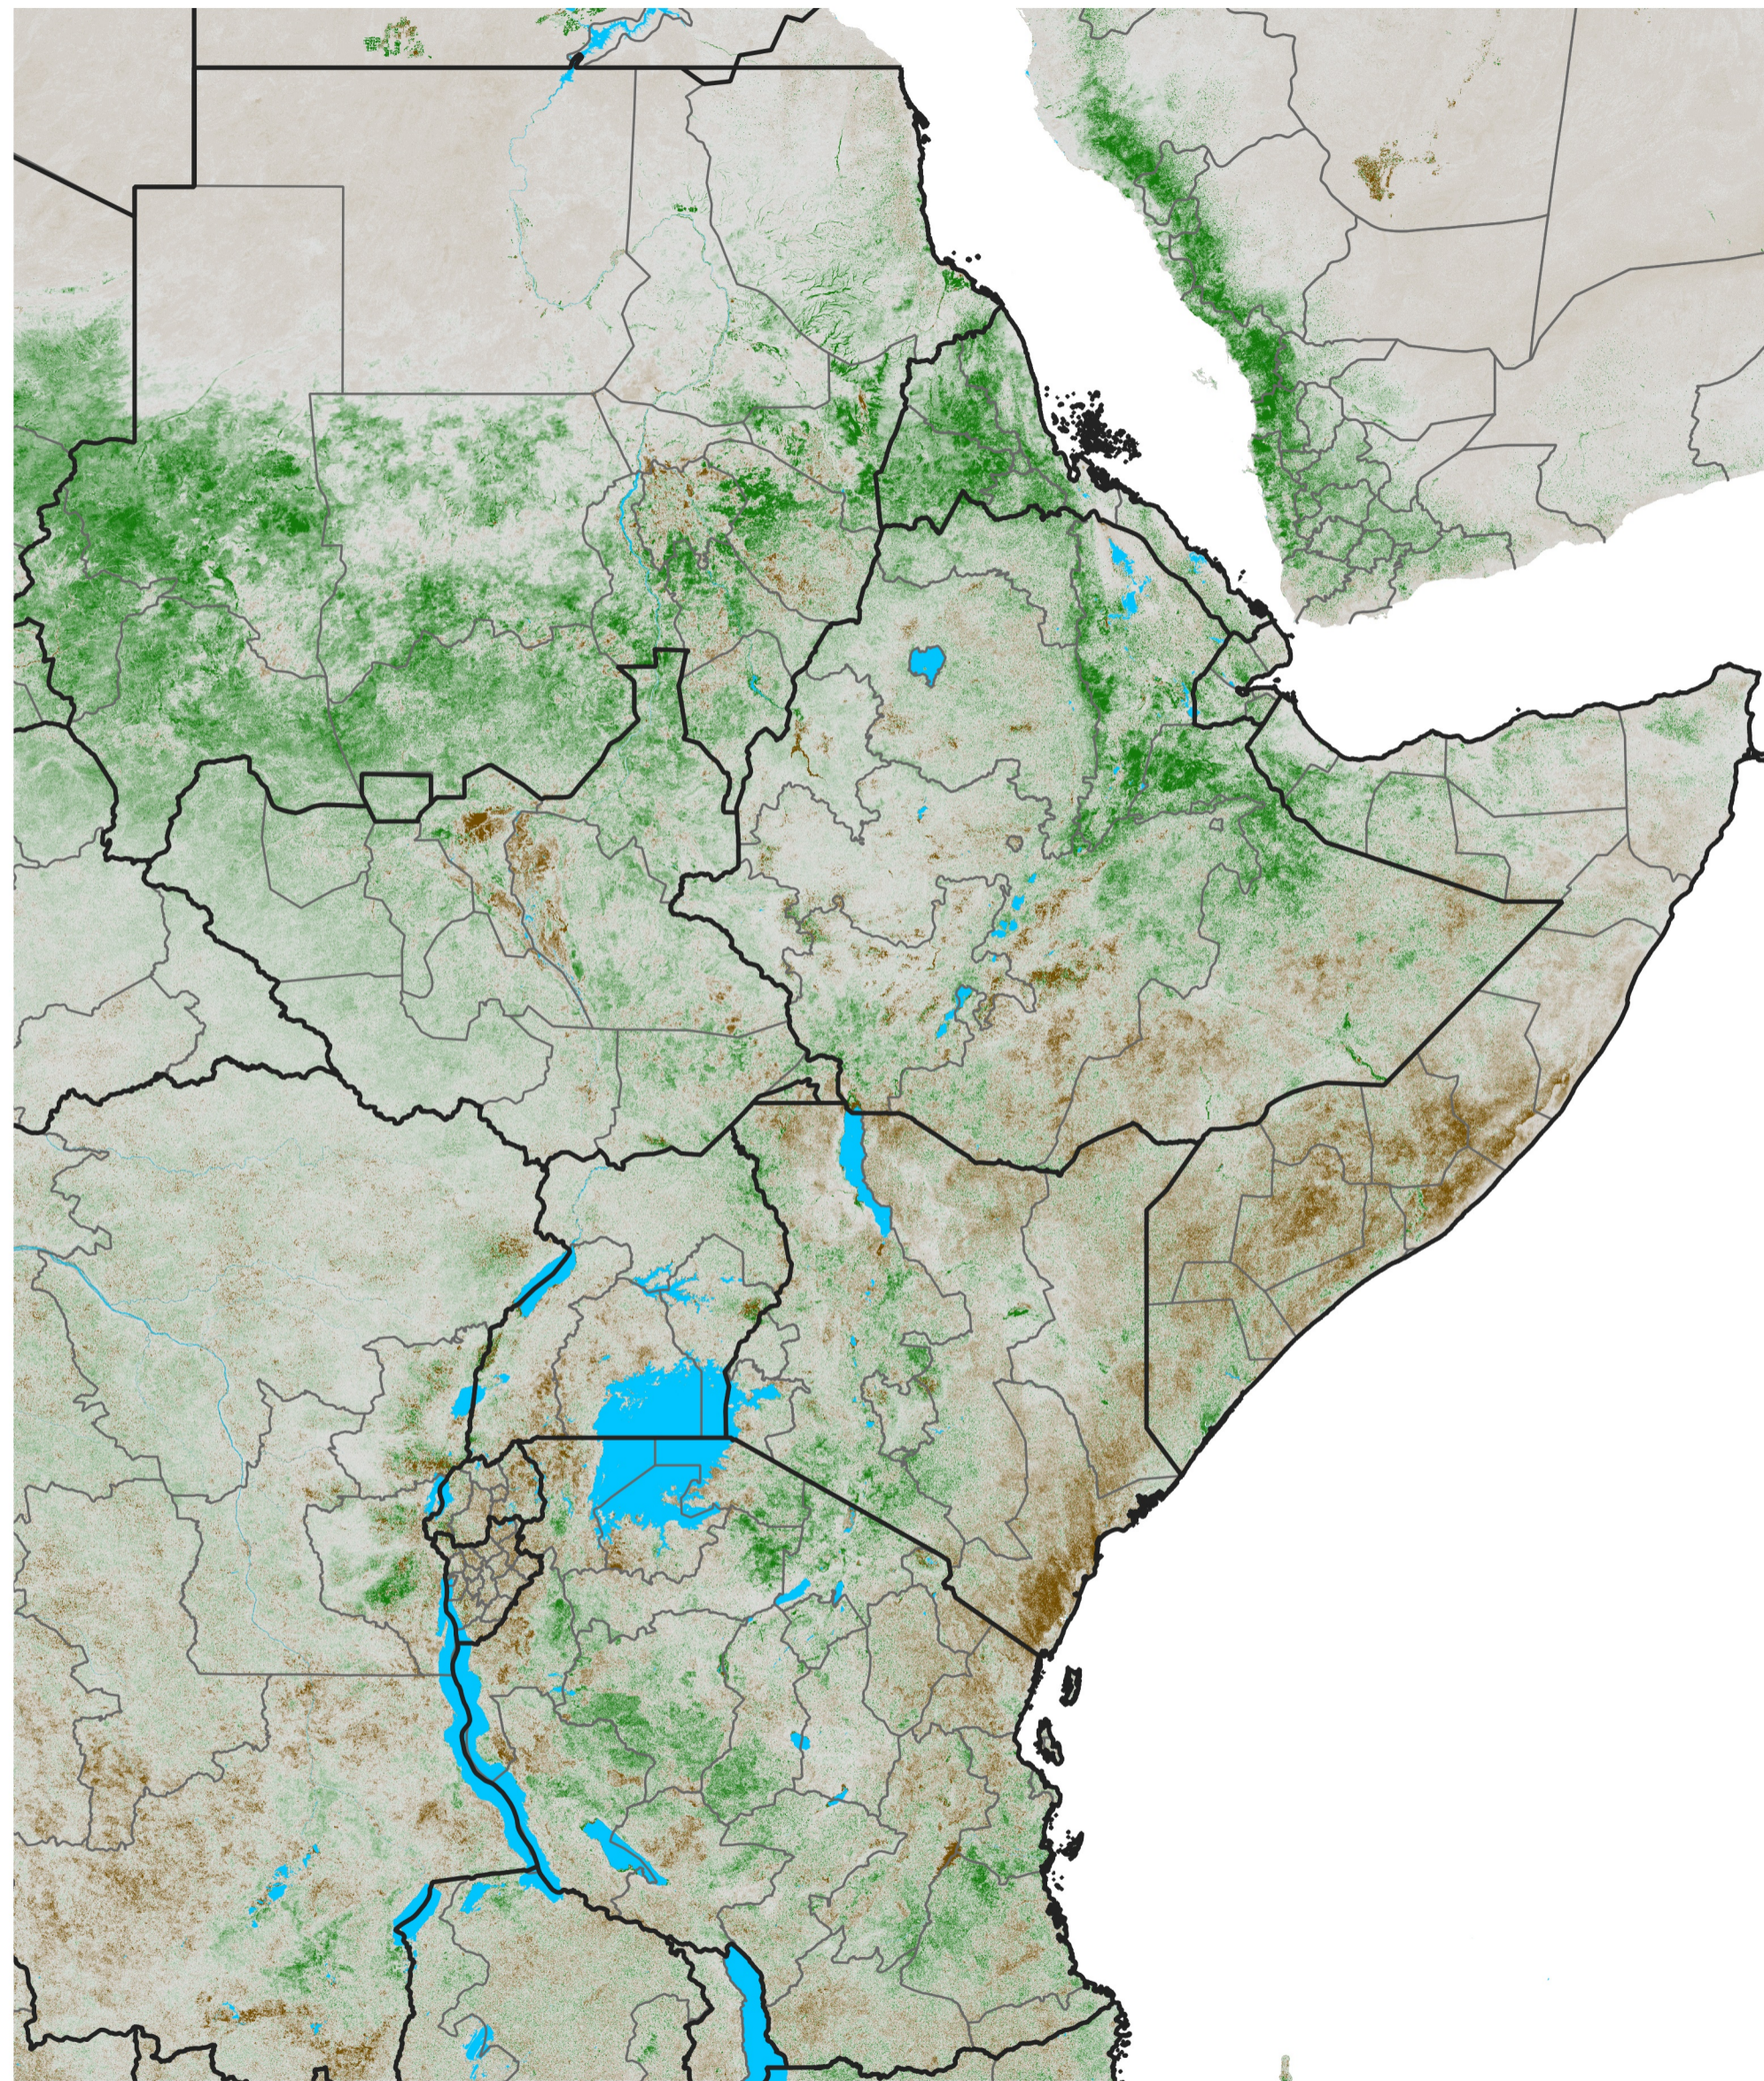

East Africa NDVI Anomaly

2024 minus Mean (2012 - 2021)

Period 58 / Oct 11 - 20, 2024

NDVI Anomaly

< -0.3 -0.2 -0.1 -0.05 0.05 0.1 0.2 >0.3

Negative

No Difference

Positive