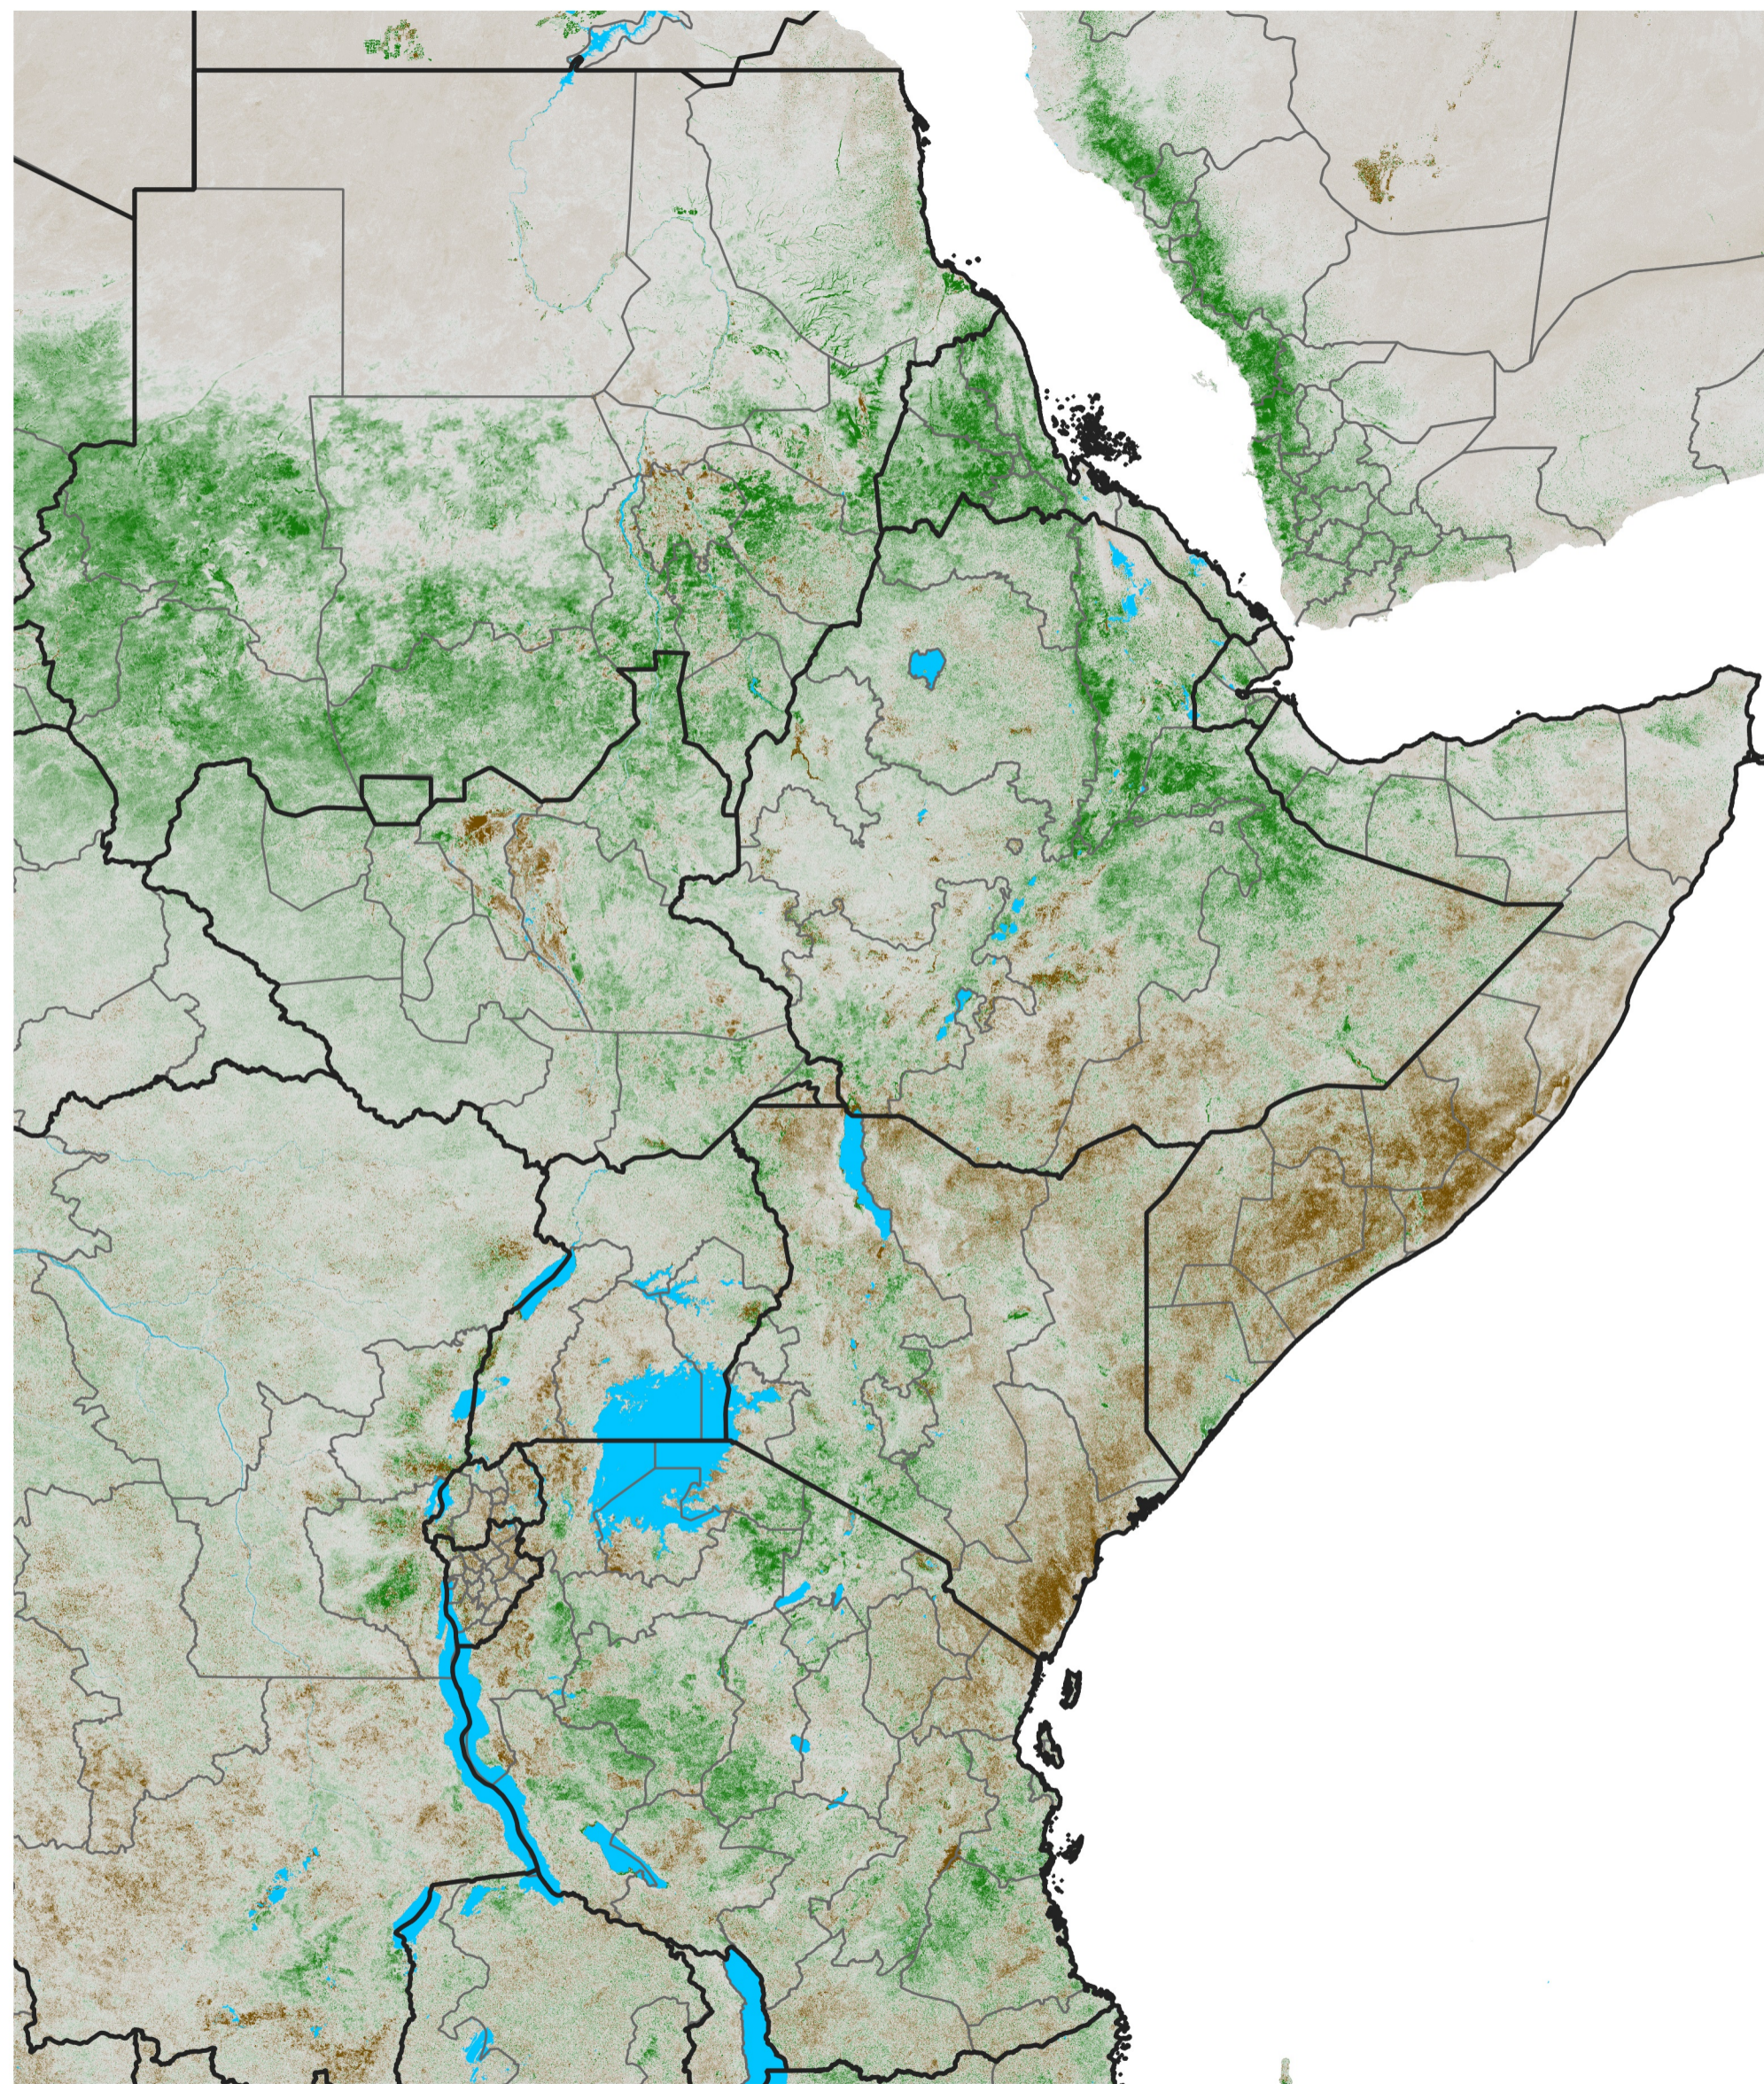

# East Africa NDVI Anomaly

2024 minus Mean (2012 - 2021)

Period 59 / Oct 16 - 25, 2024

## NDVI Anomaly

< -0.3   -0.2   -0.1   -0.05   0.05   0.1   0.2   >0.3

Negative

No Difference

Positive