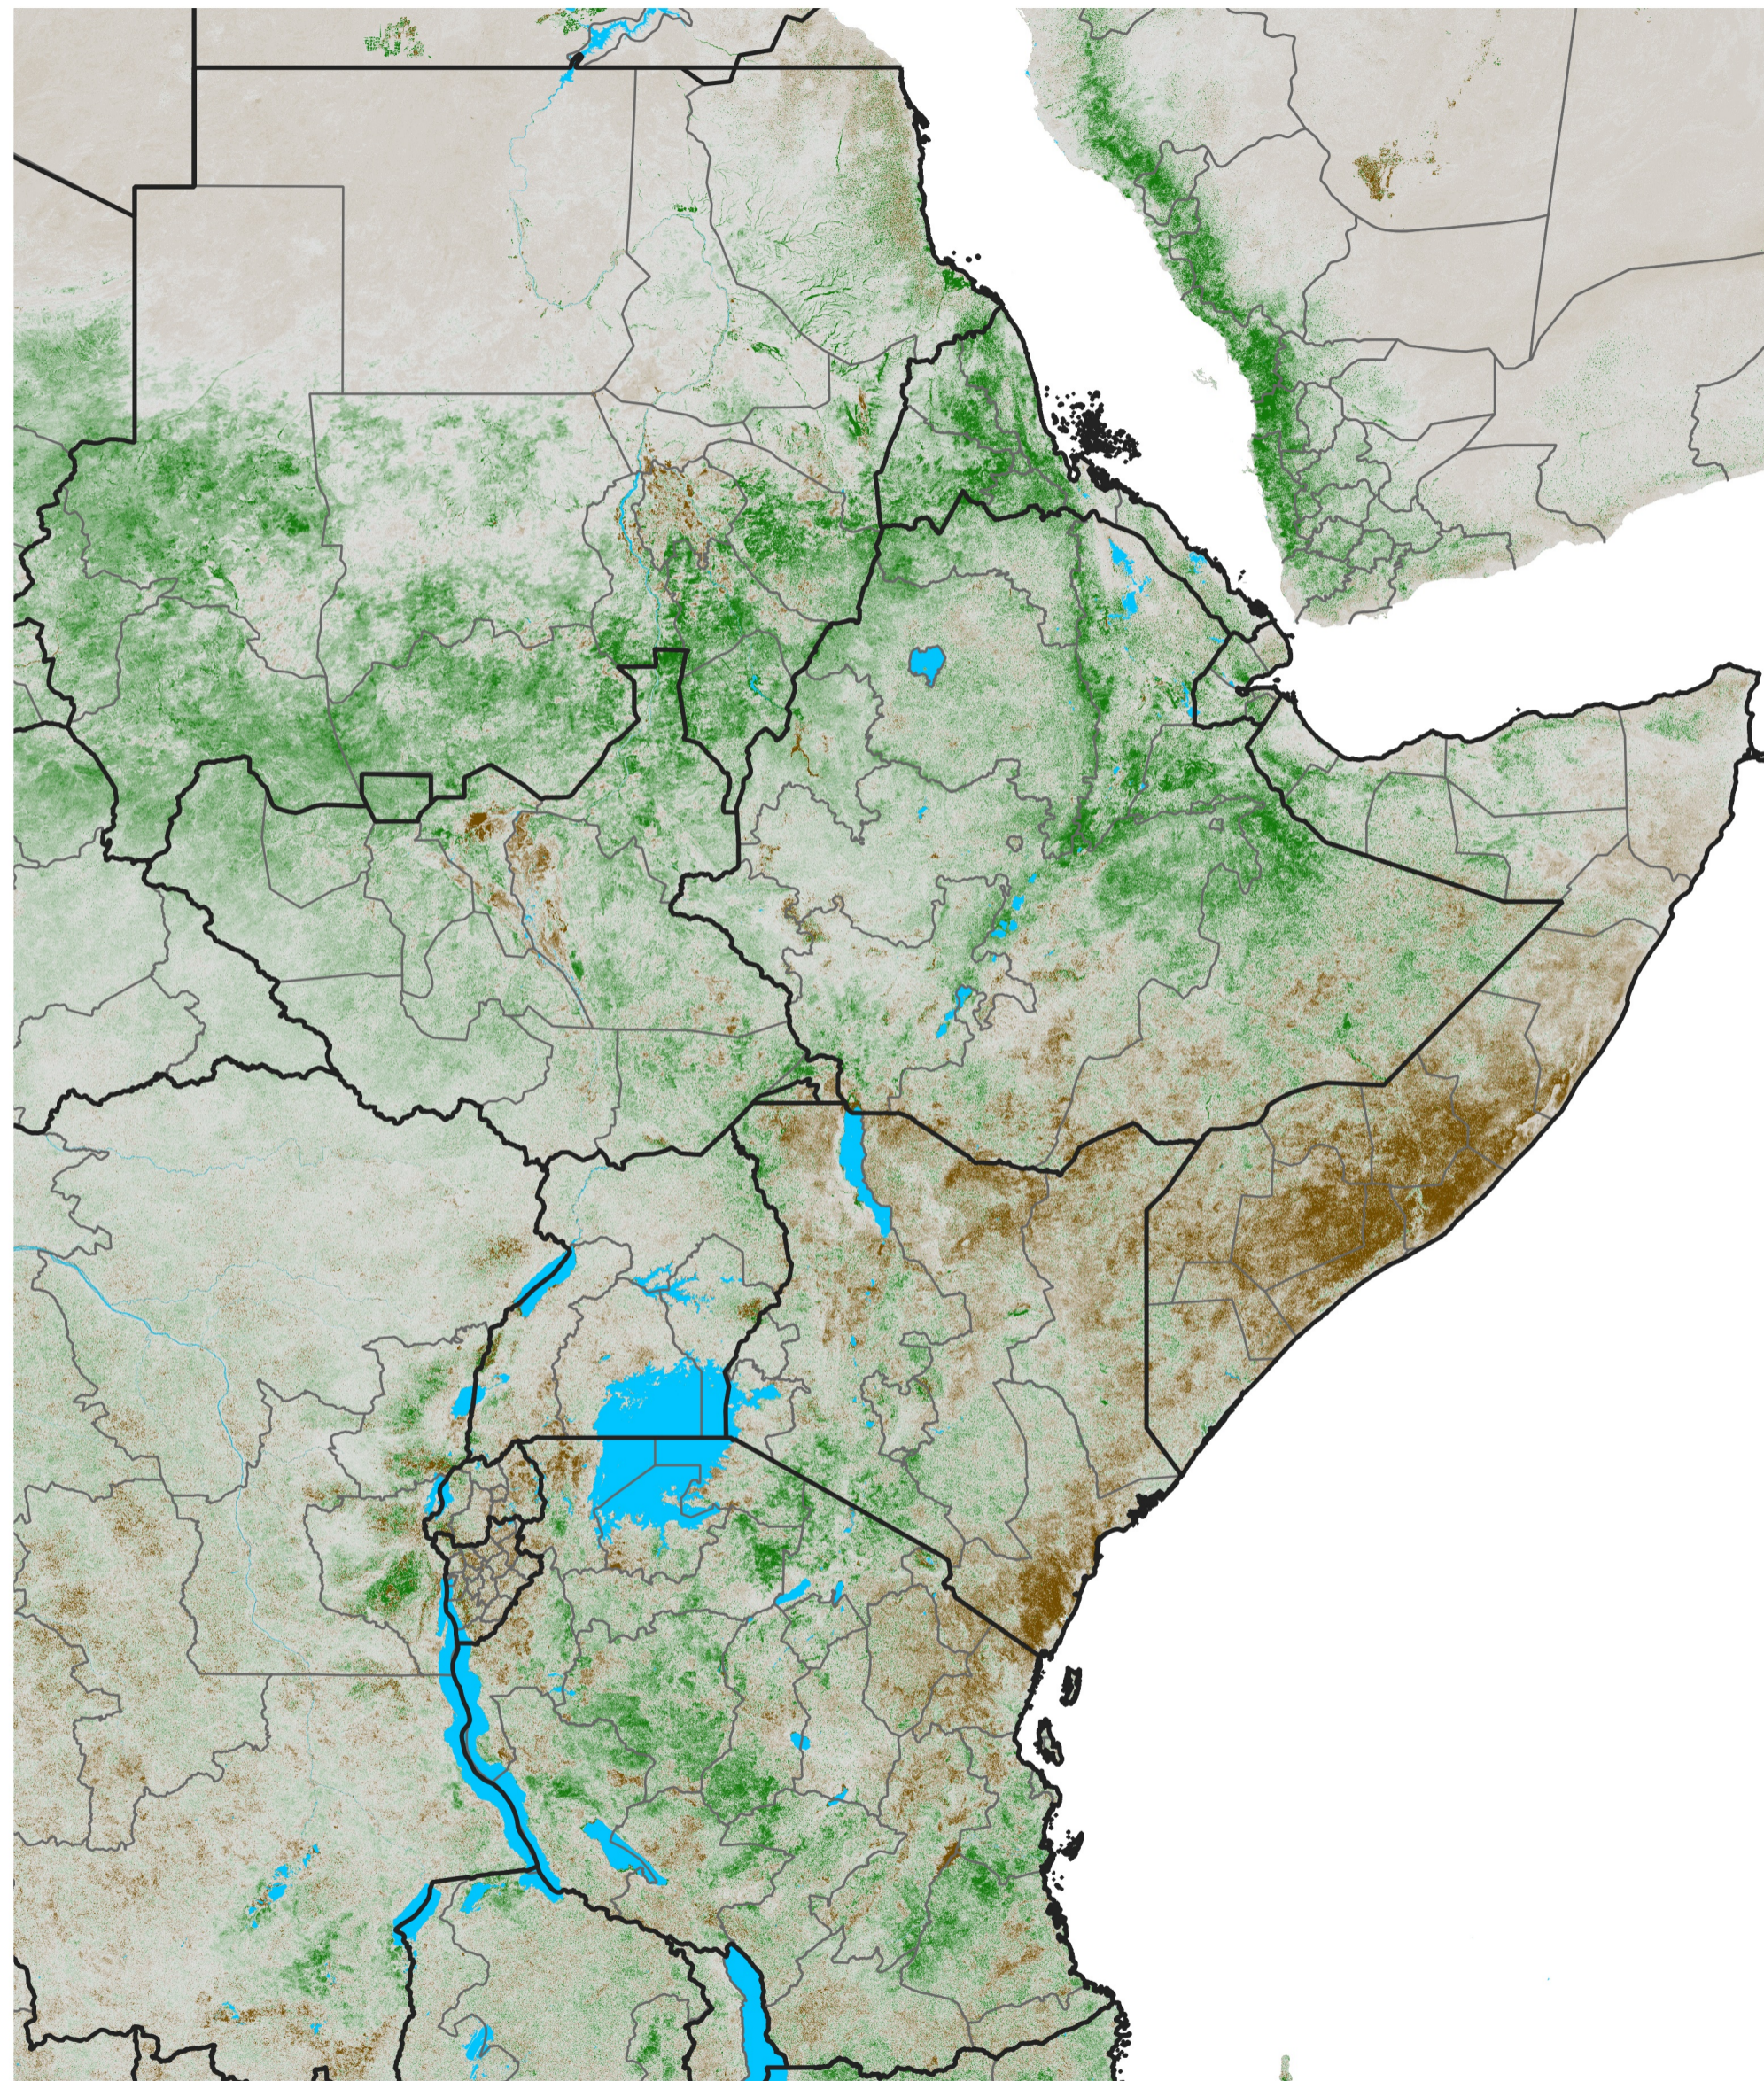

# East Africa NDVI Anomaly

2024 minus Mean (2012 - 2021)

Period 62 / Nov 01 - 10, 2024

## NDVI Anomaly

< -0.3   -0.2   -0.1   -0.05   0.05   0.1   0.2   >0.3

Negative

No Difference

Positive