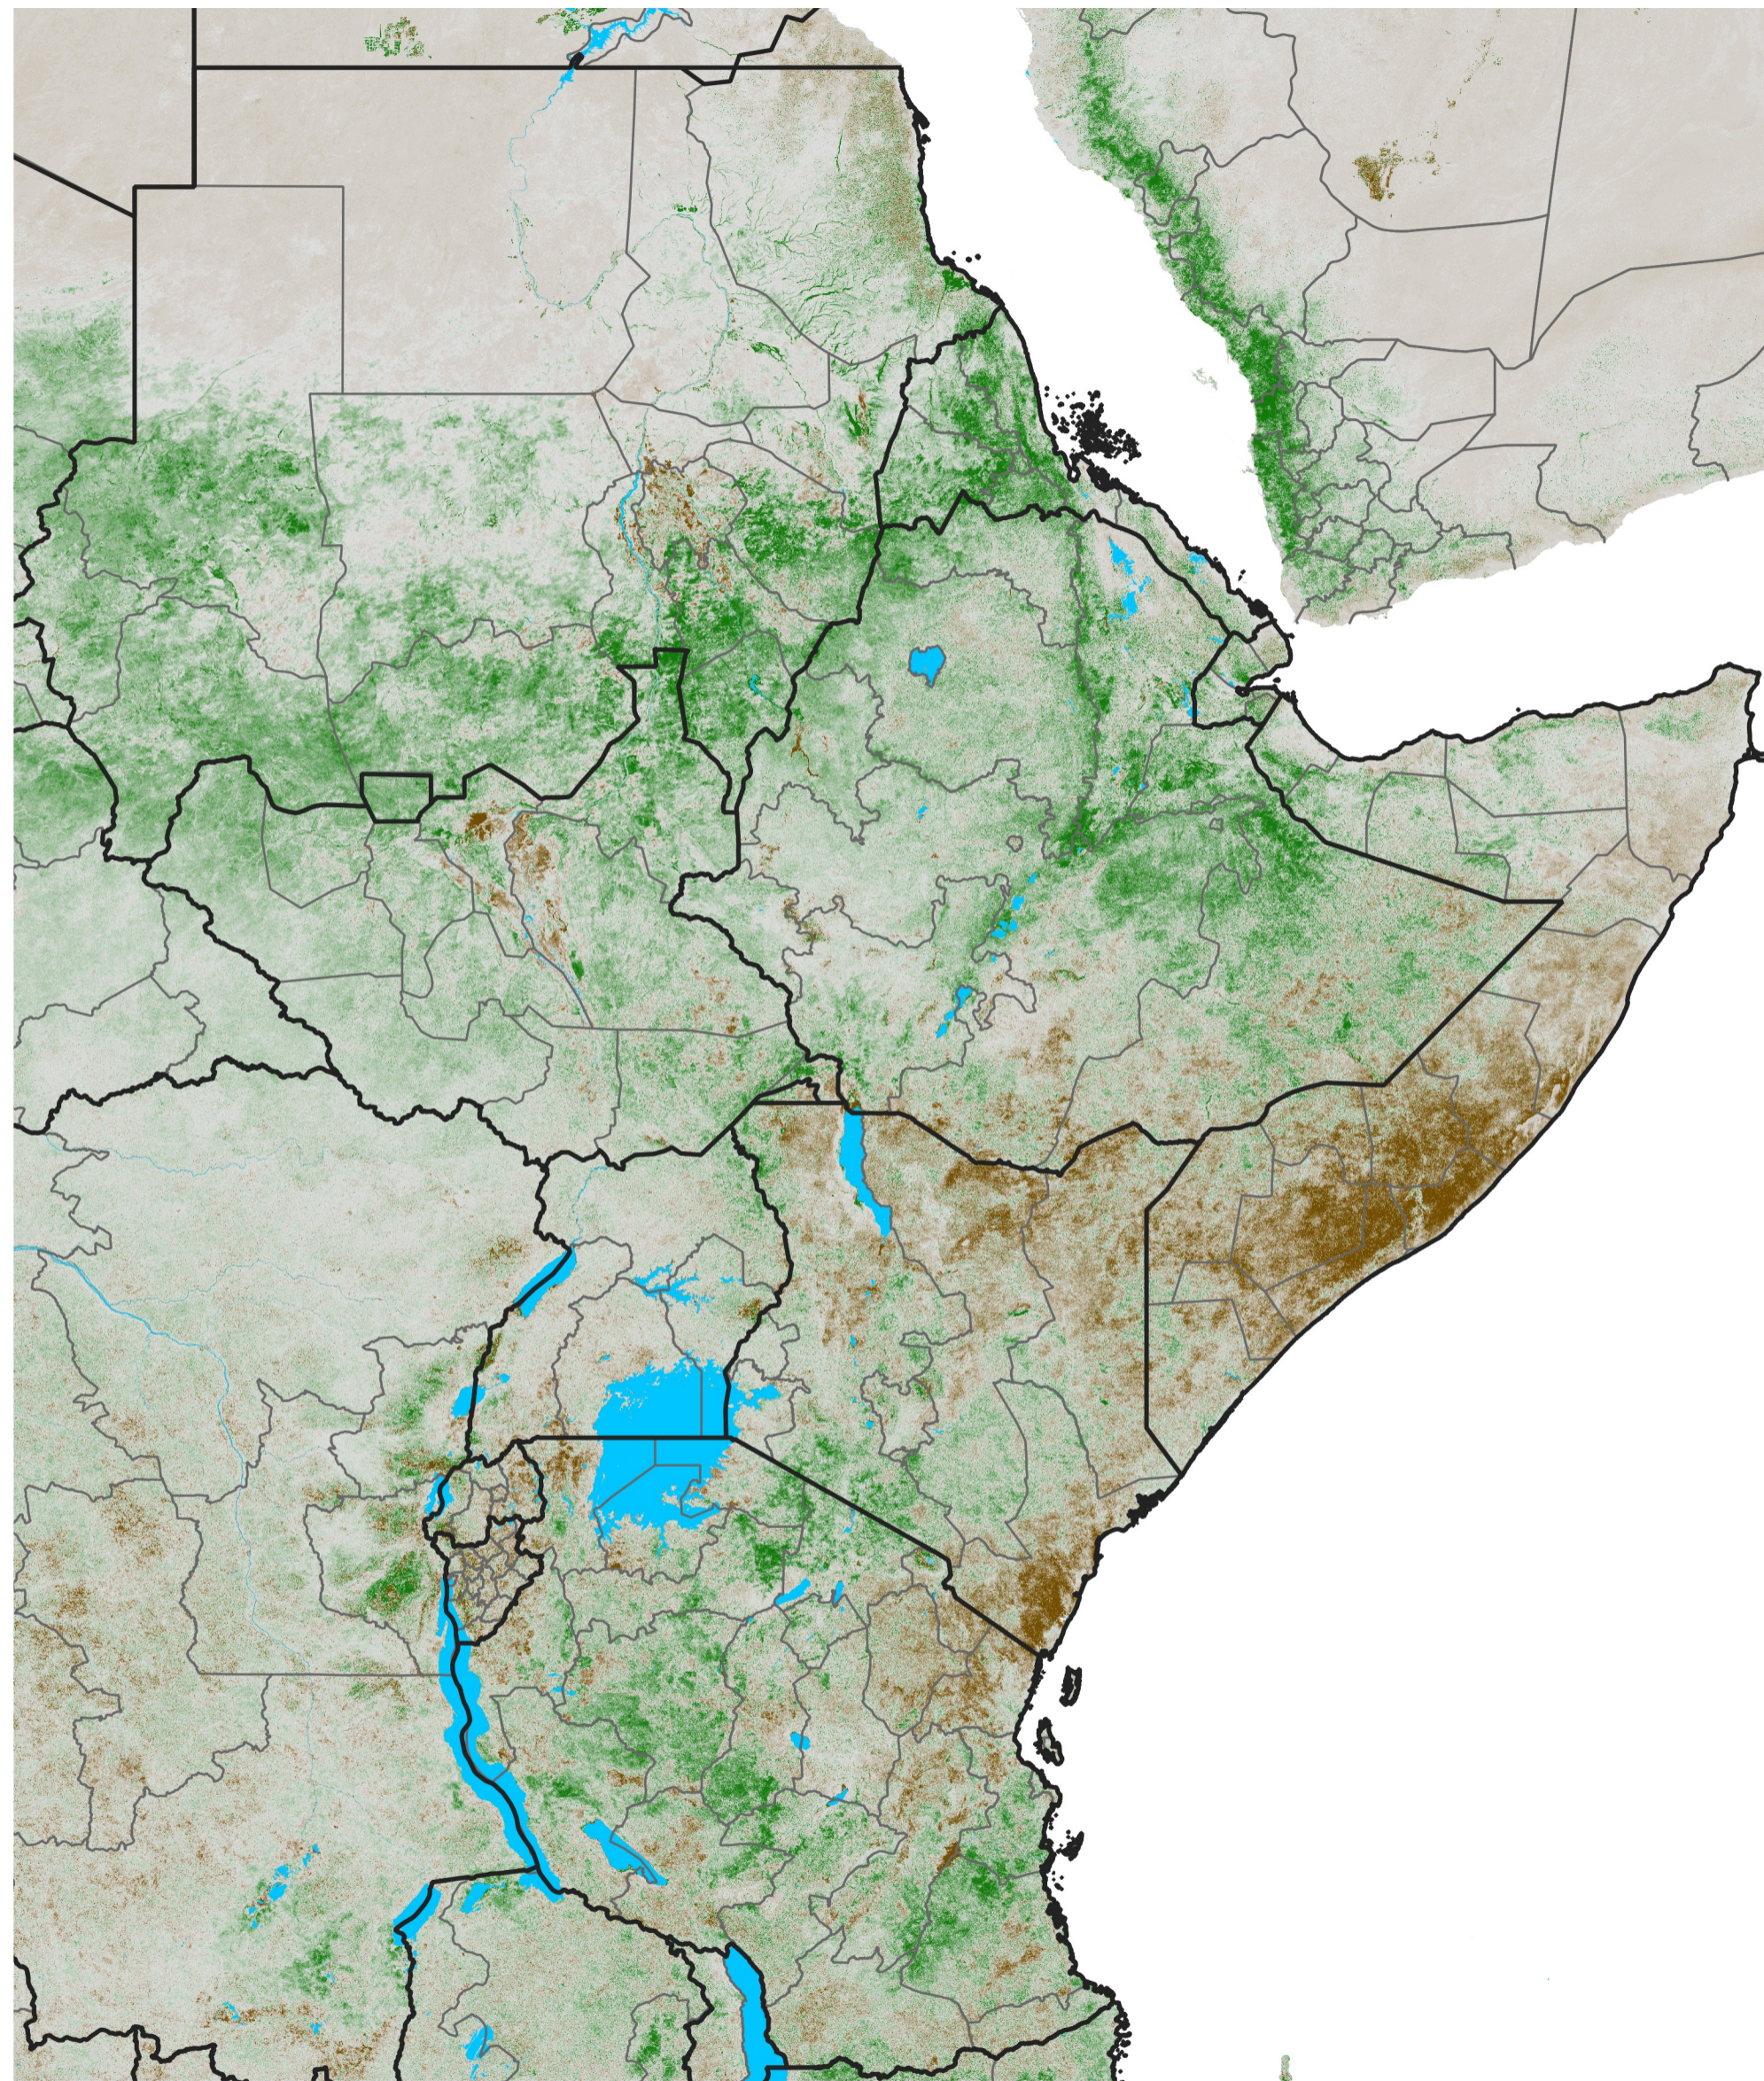

East Africa NDVI Anomaly

2024 minus Mean (2012 - 2021)

Period 63 / Nov 06 - 15, 2024

NDVI Anomaly

< -0.3 -0.2 -0.1 -0.05 0.05 0.1 0.2 >0.3

Negative

No Difference

Positive