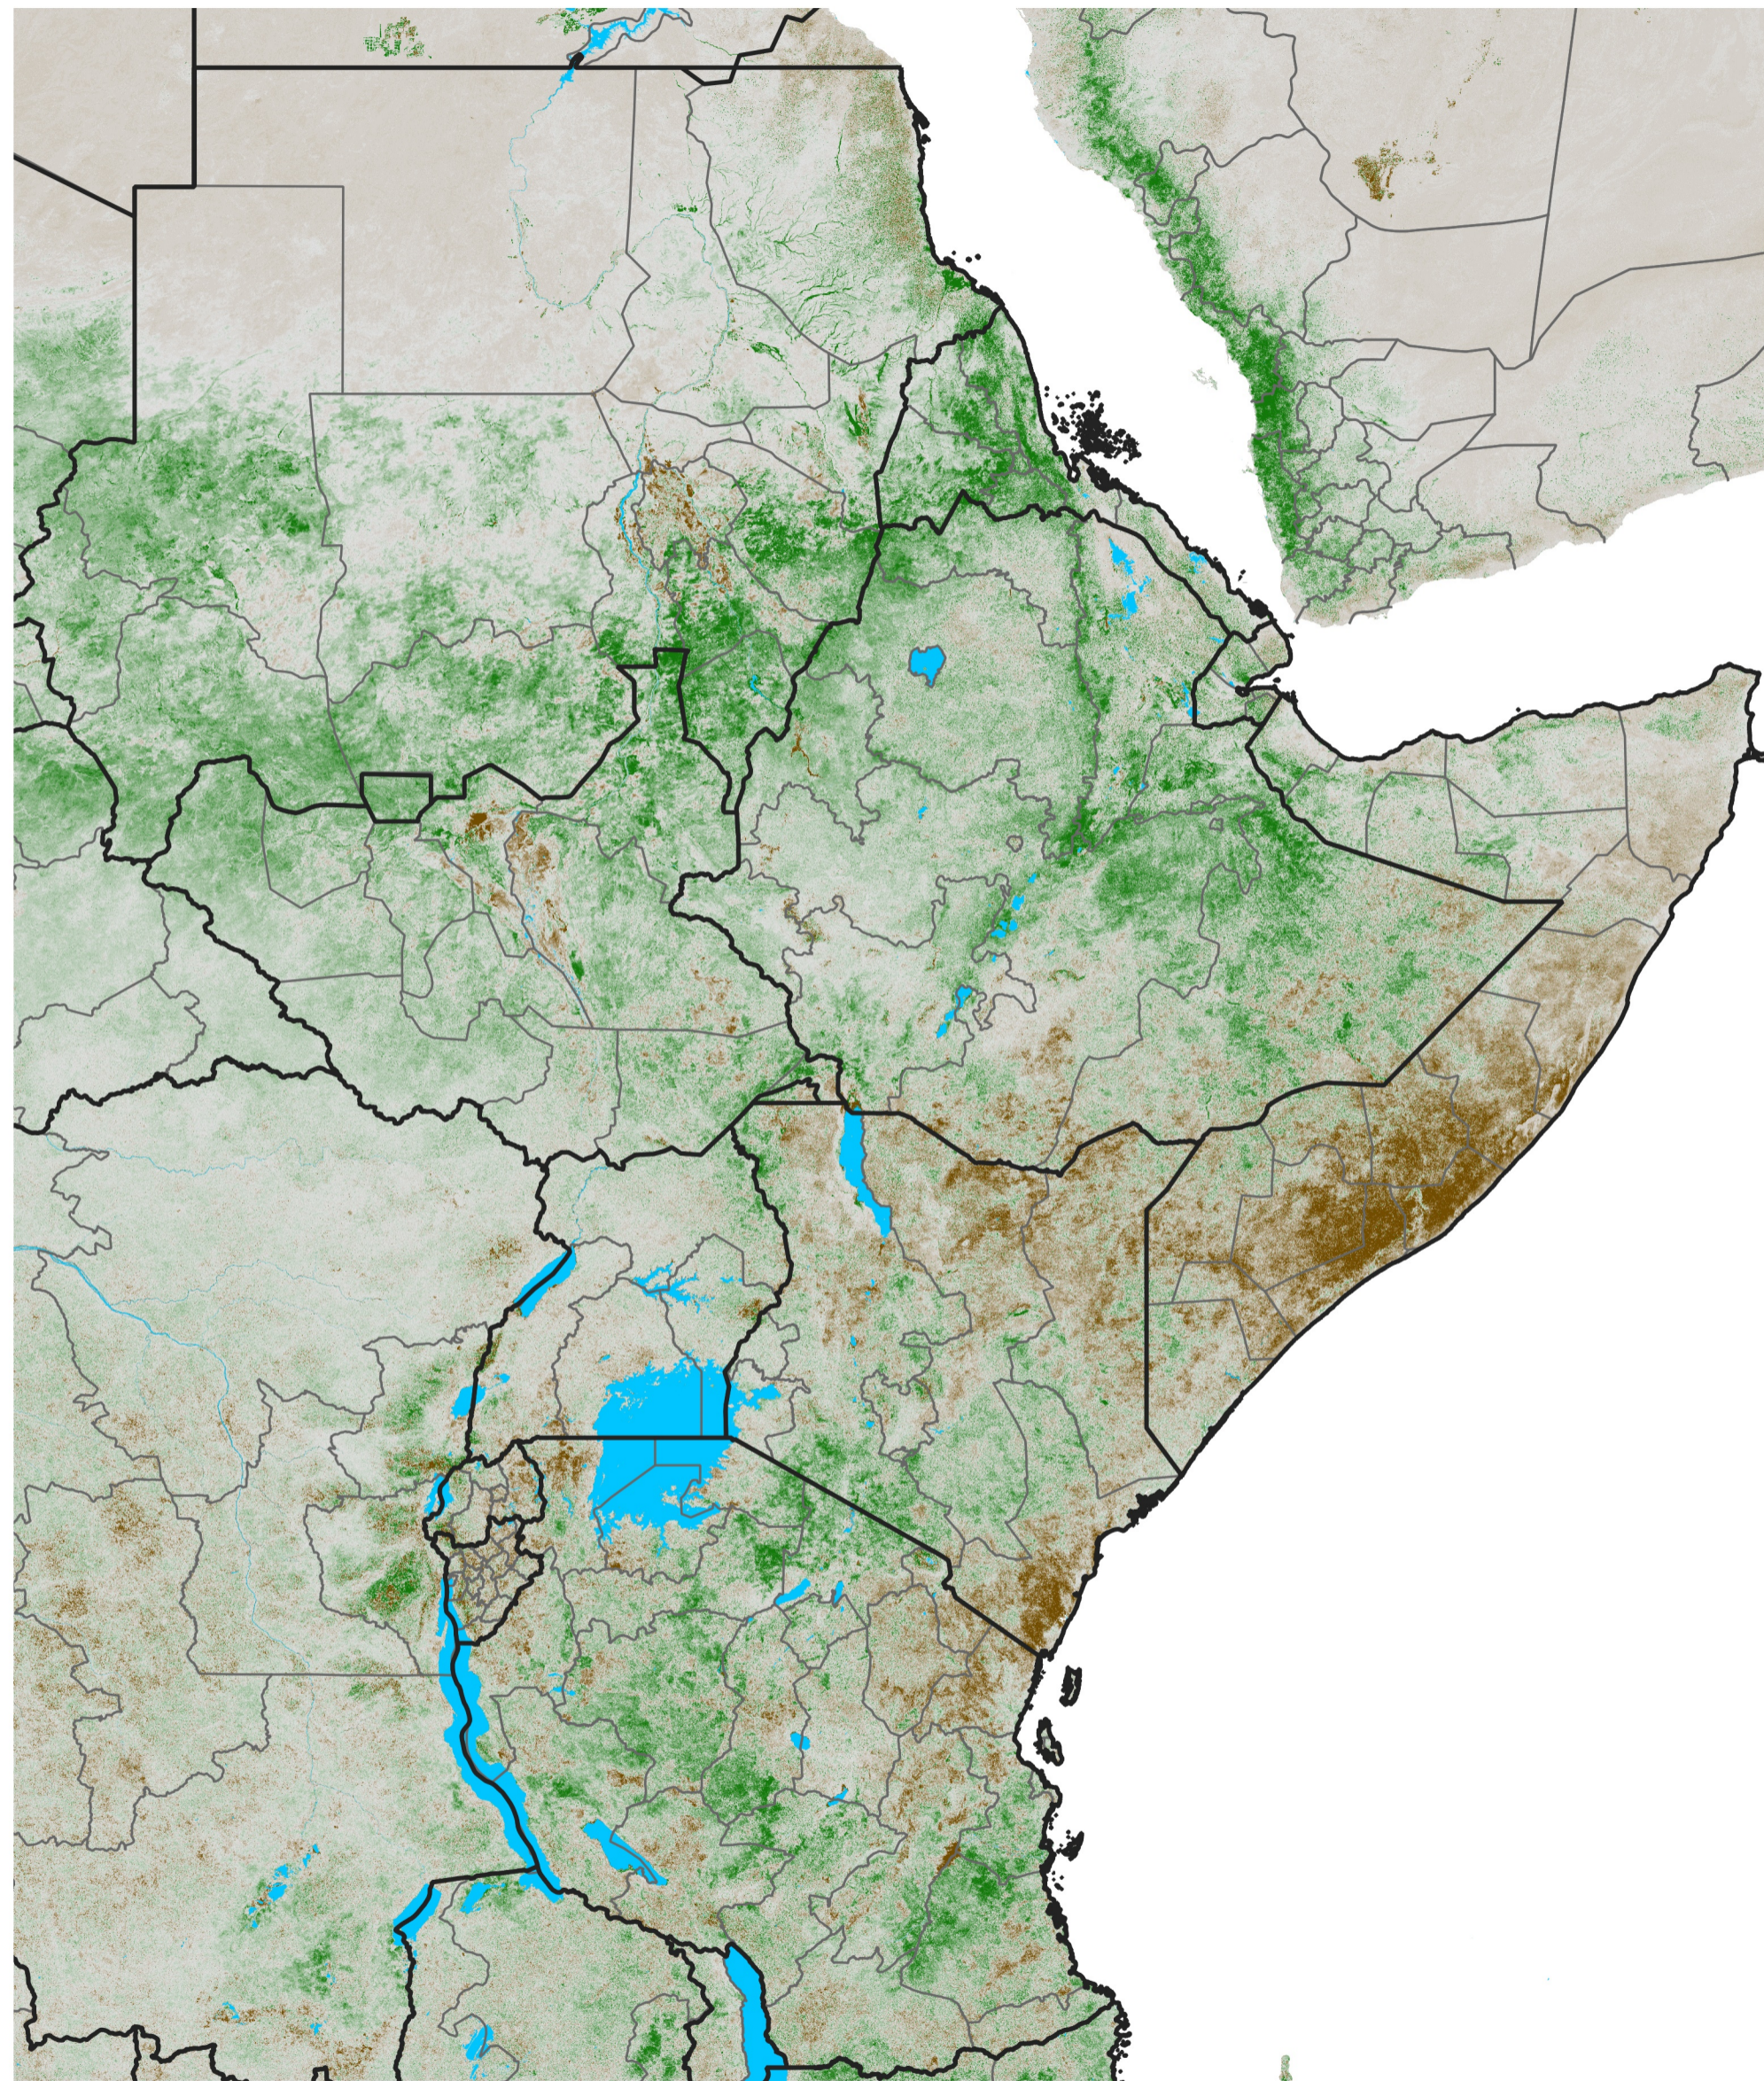

East Africa NDVI Anomaly

2024 minus Mean (2012 - 2021)

Period 64 / Nov 11 - 20, 2024

NDVI Anomaly

< -0.3 -0.2 -0.1 -0.05 0.05 0.1 0.2 >0.3

Negative

No Difference

Positive