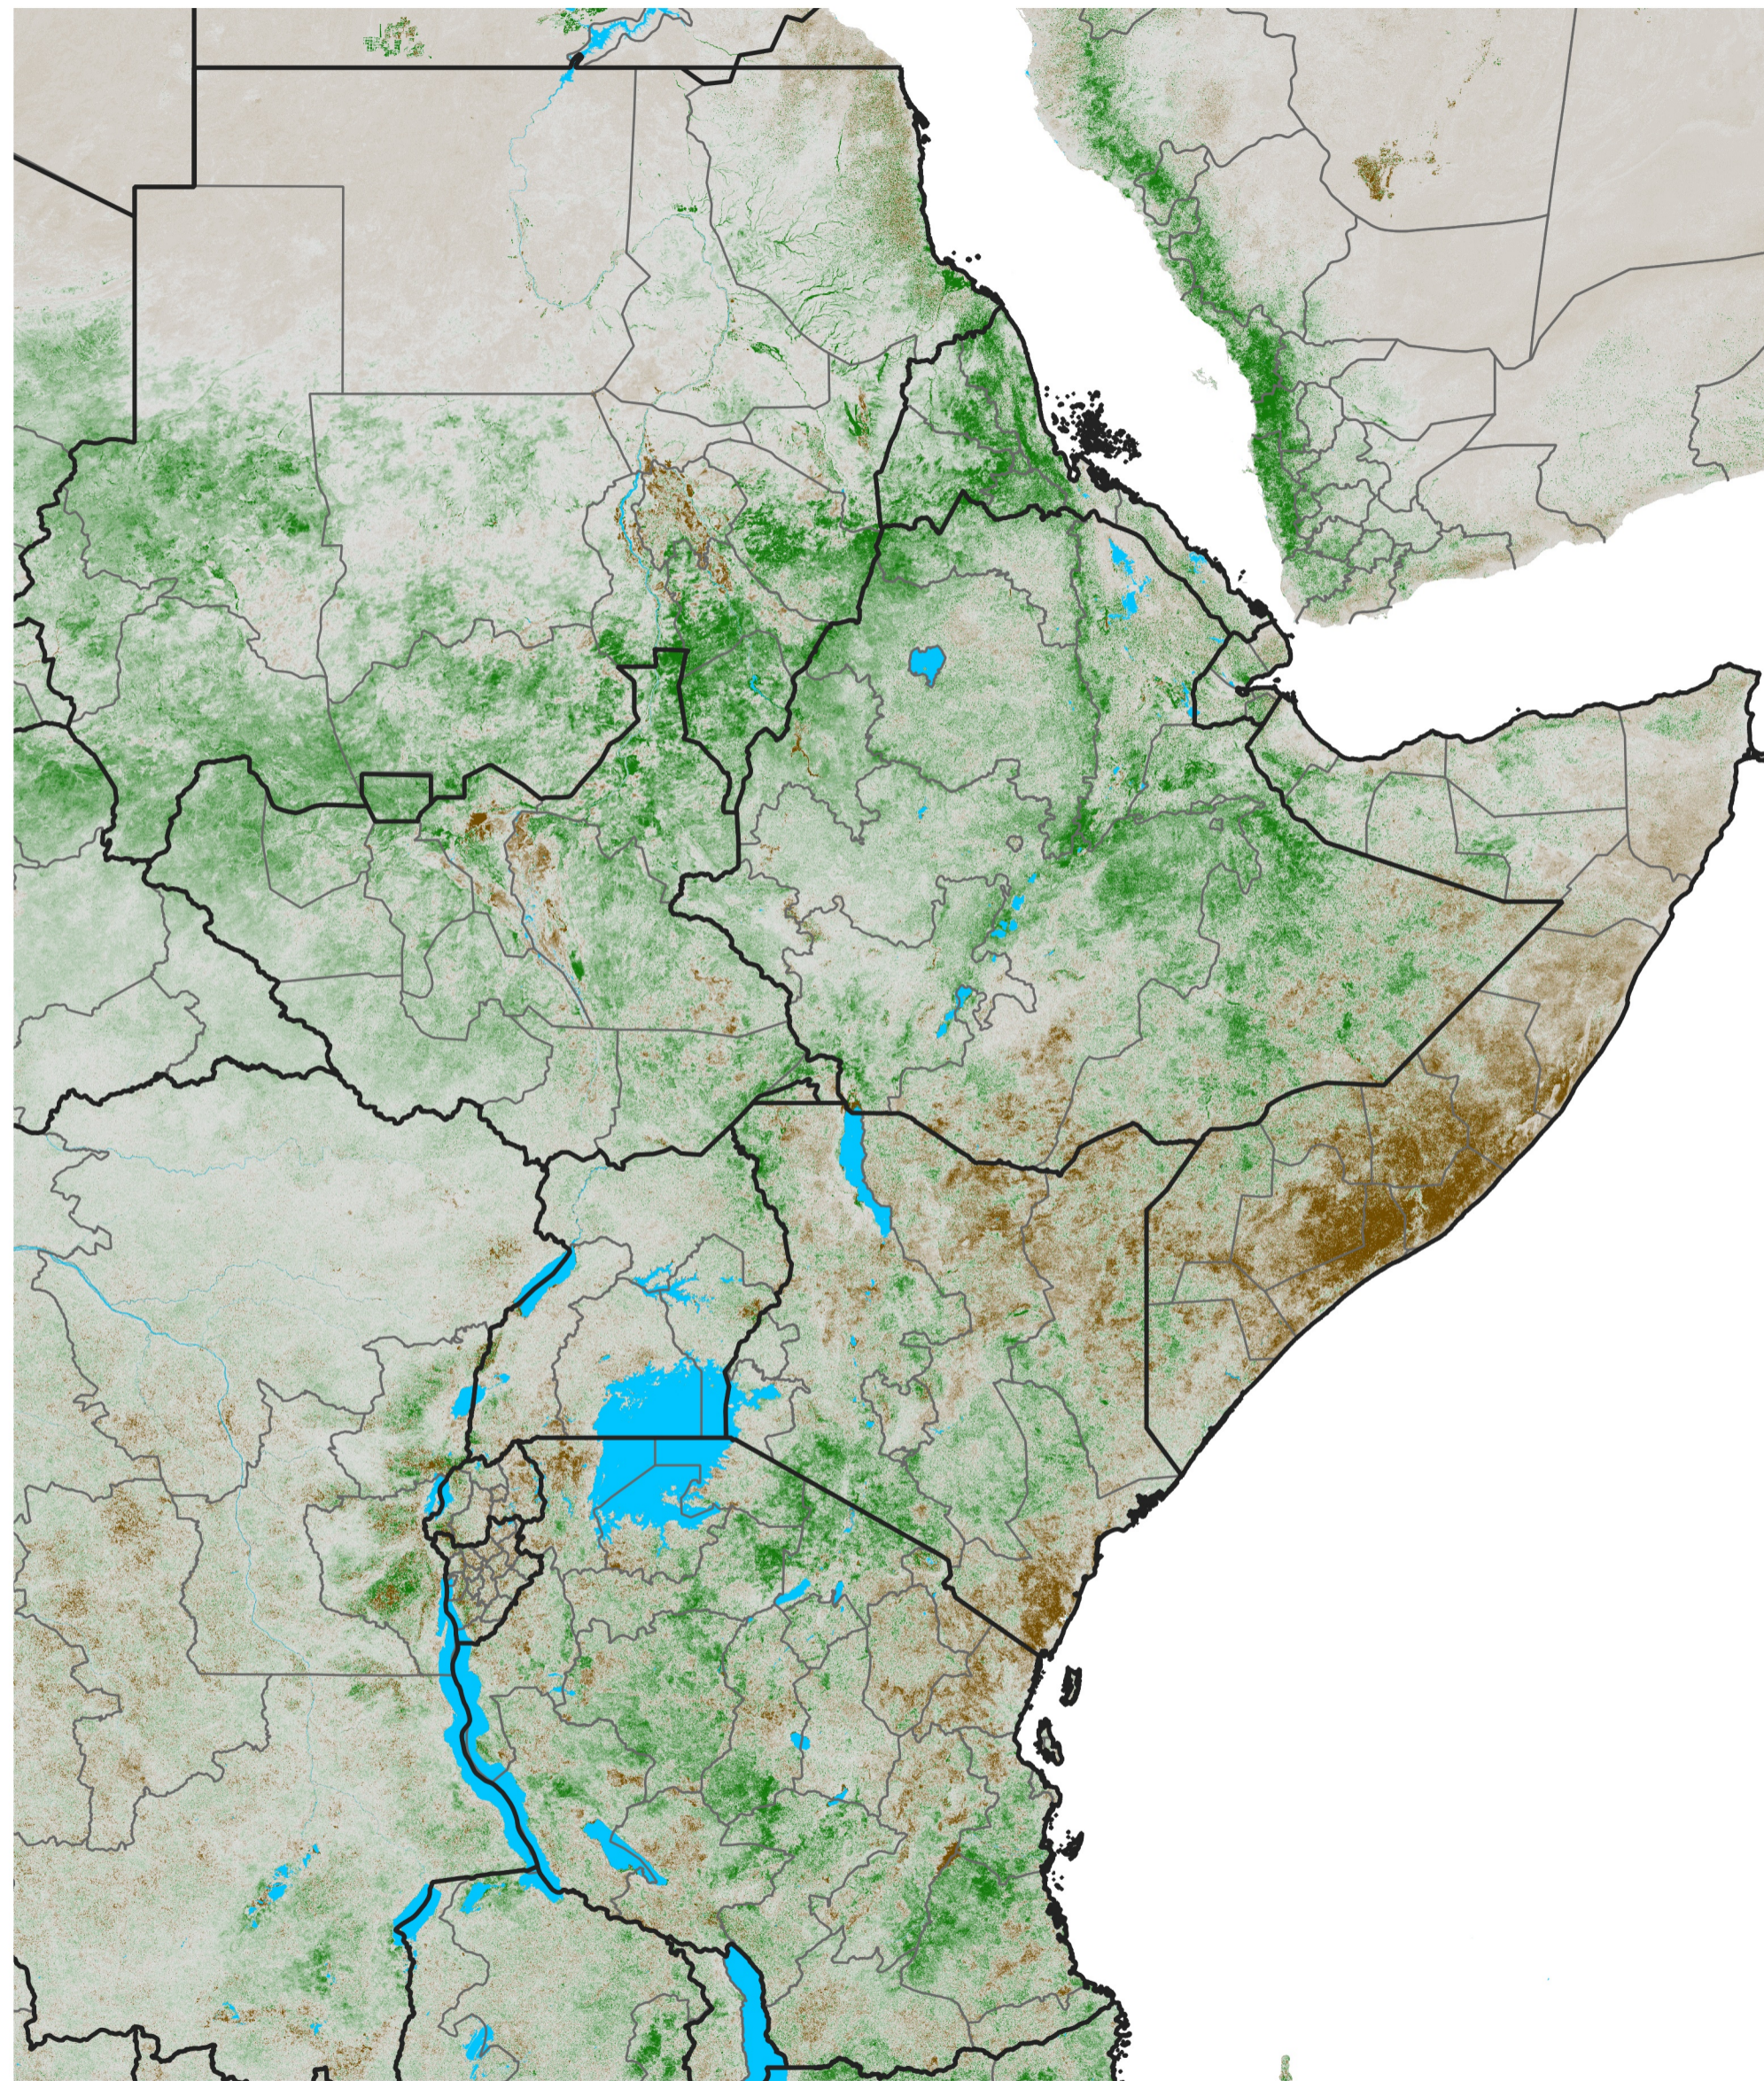

# East Africa NDVI Anomaly

2024 minus Mean (2012 - 2021)

Period 65 / Nov 16 - 25, 2024

## NDVI Anomaly

< -0.3   -0.2   -0.1   -0.05   0.05   0.1   0.2   >0.3

Negative

No Difference

Positive