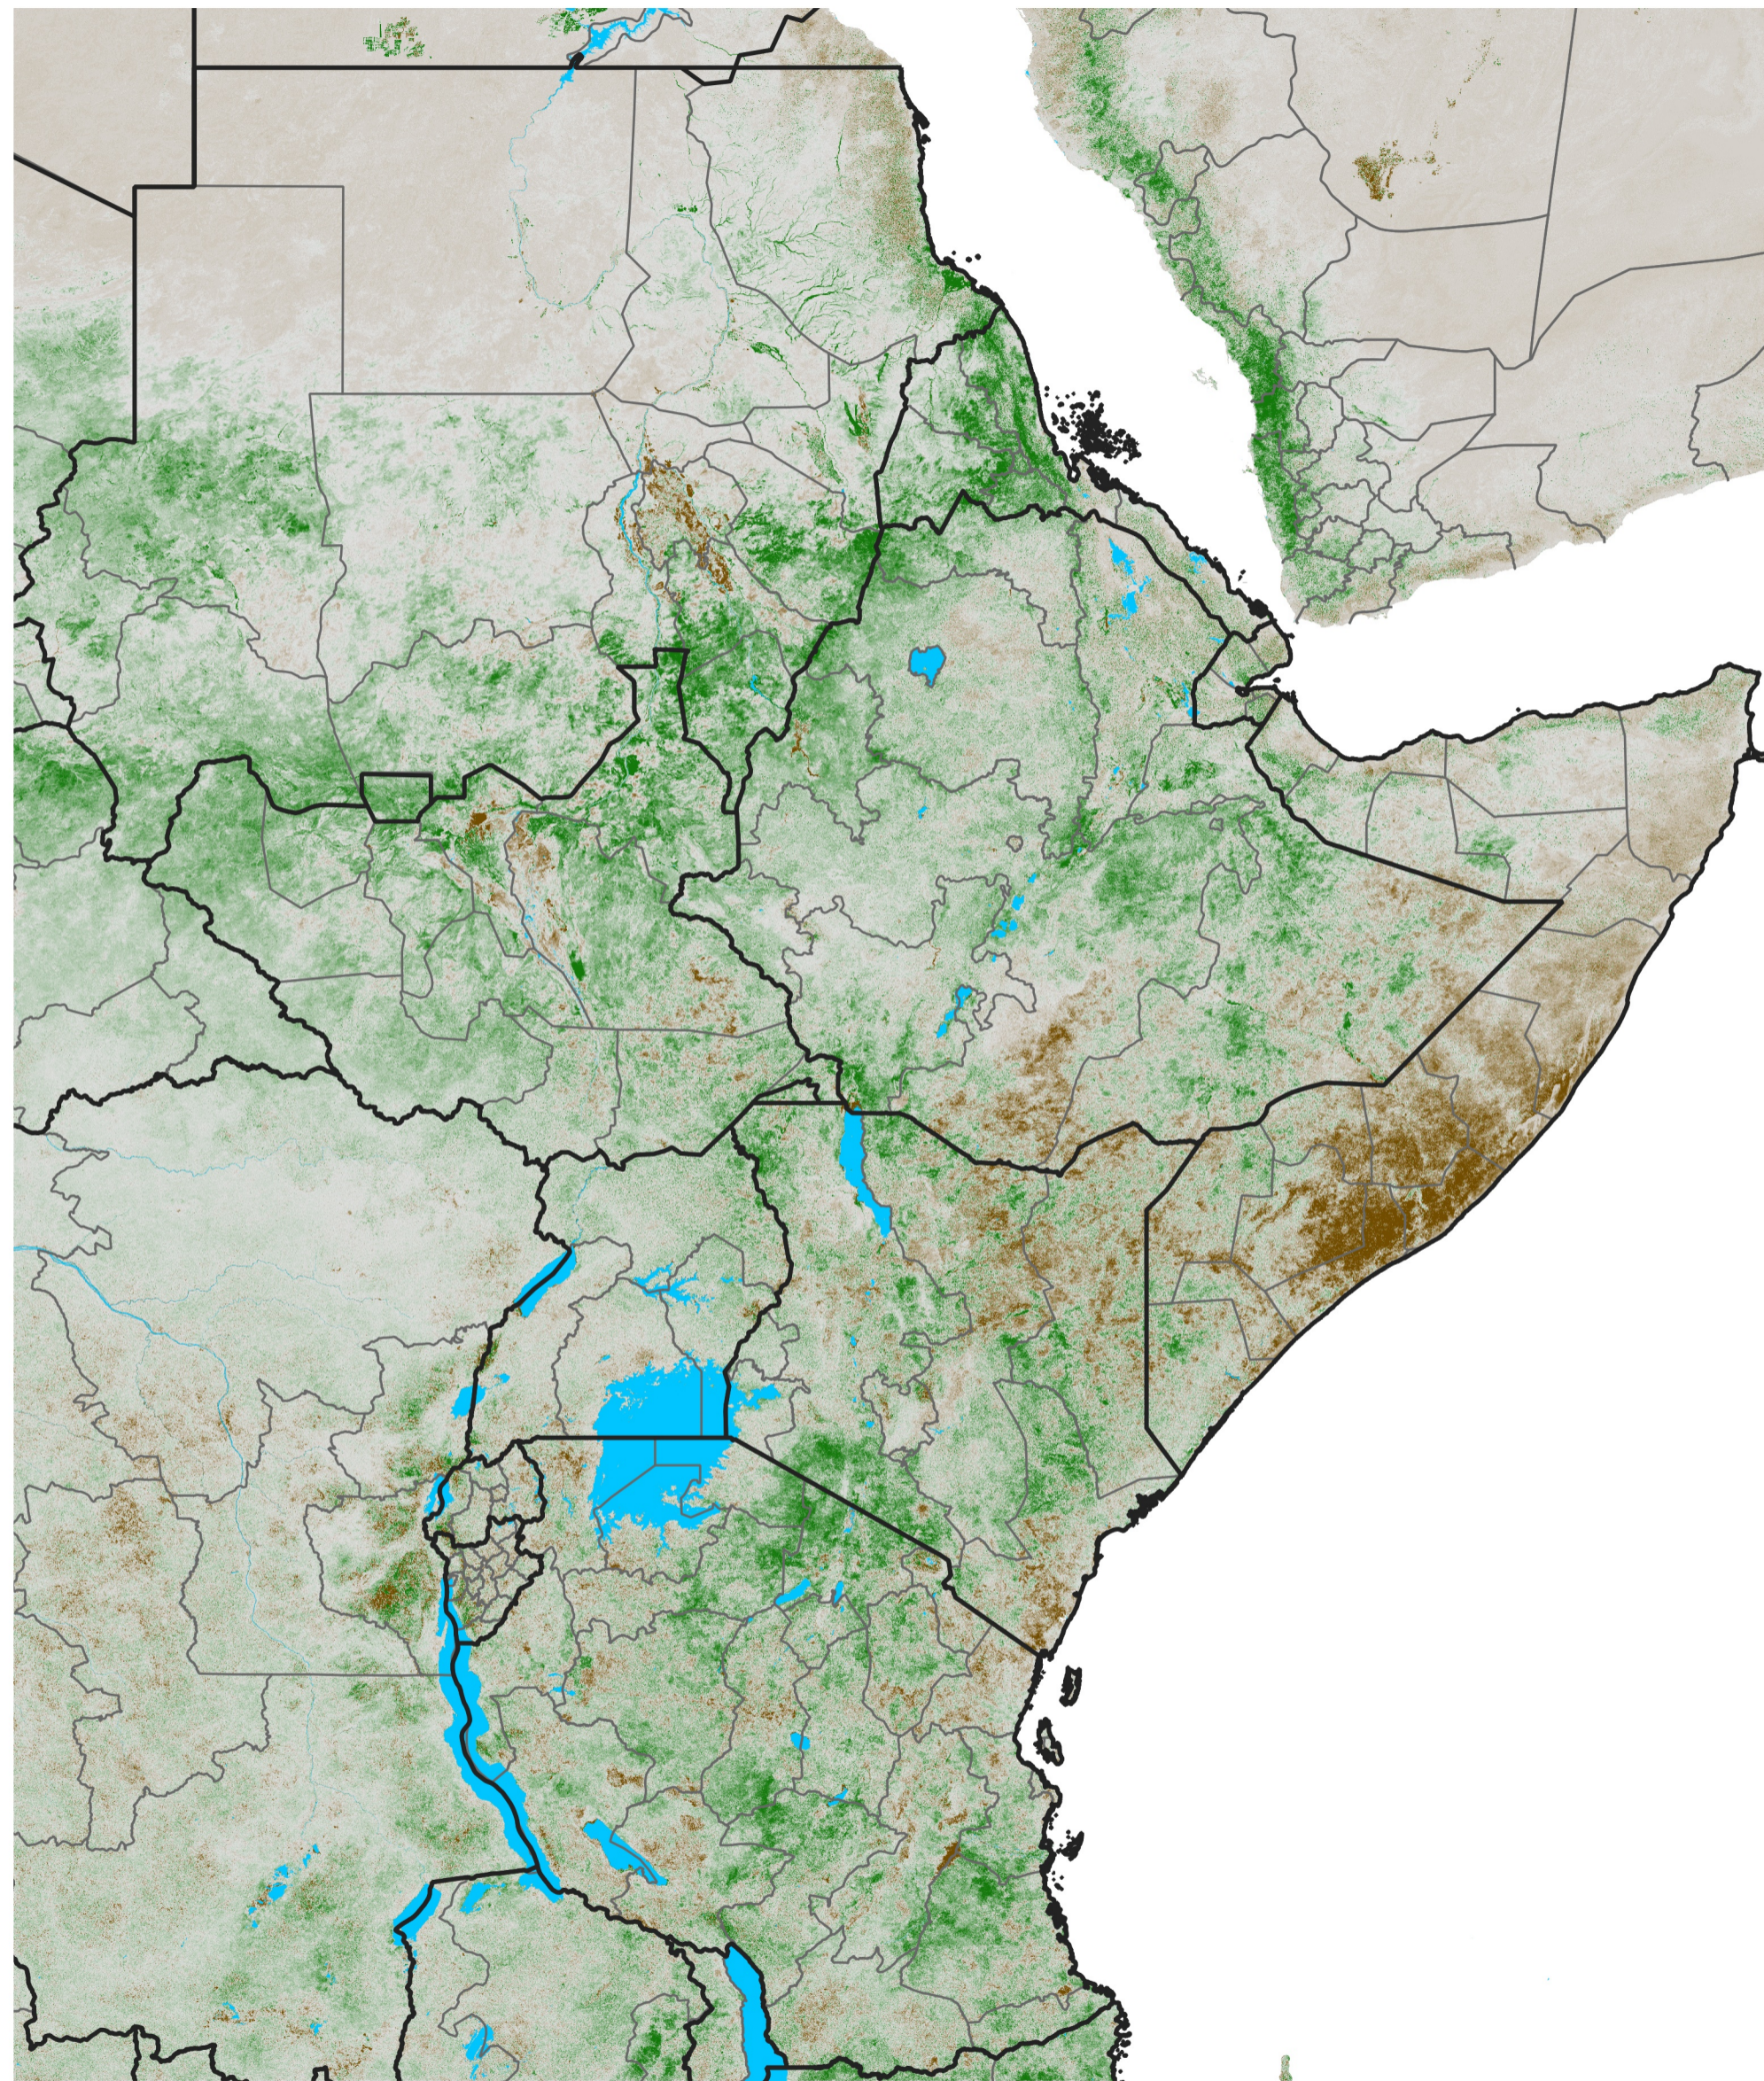

East Africa NDVI Anomaly

2024 minus Mean (2012 - 2021)

Period 68 / Dec 01 - 10, 2024

NDVI Anomaly

< -0.3 -0.2 -0.1 -0.05 0.05 0.1 0.2 >0.3

Negative

No Difference

Positive