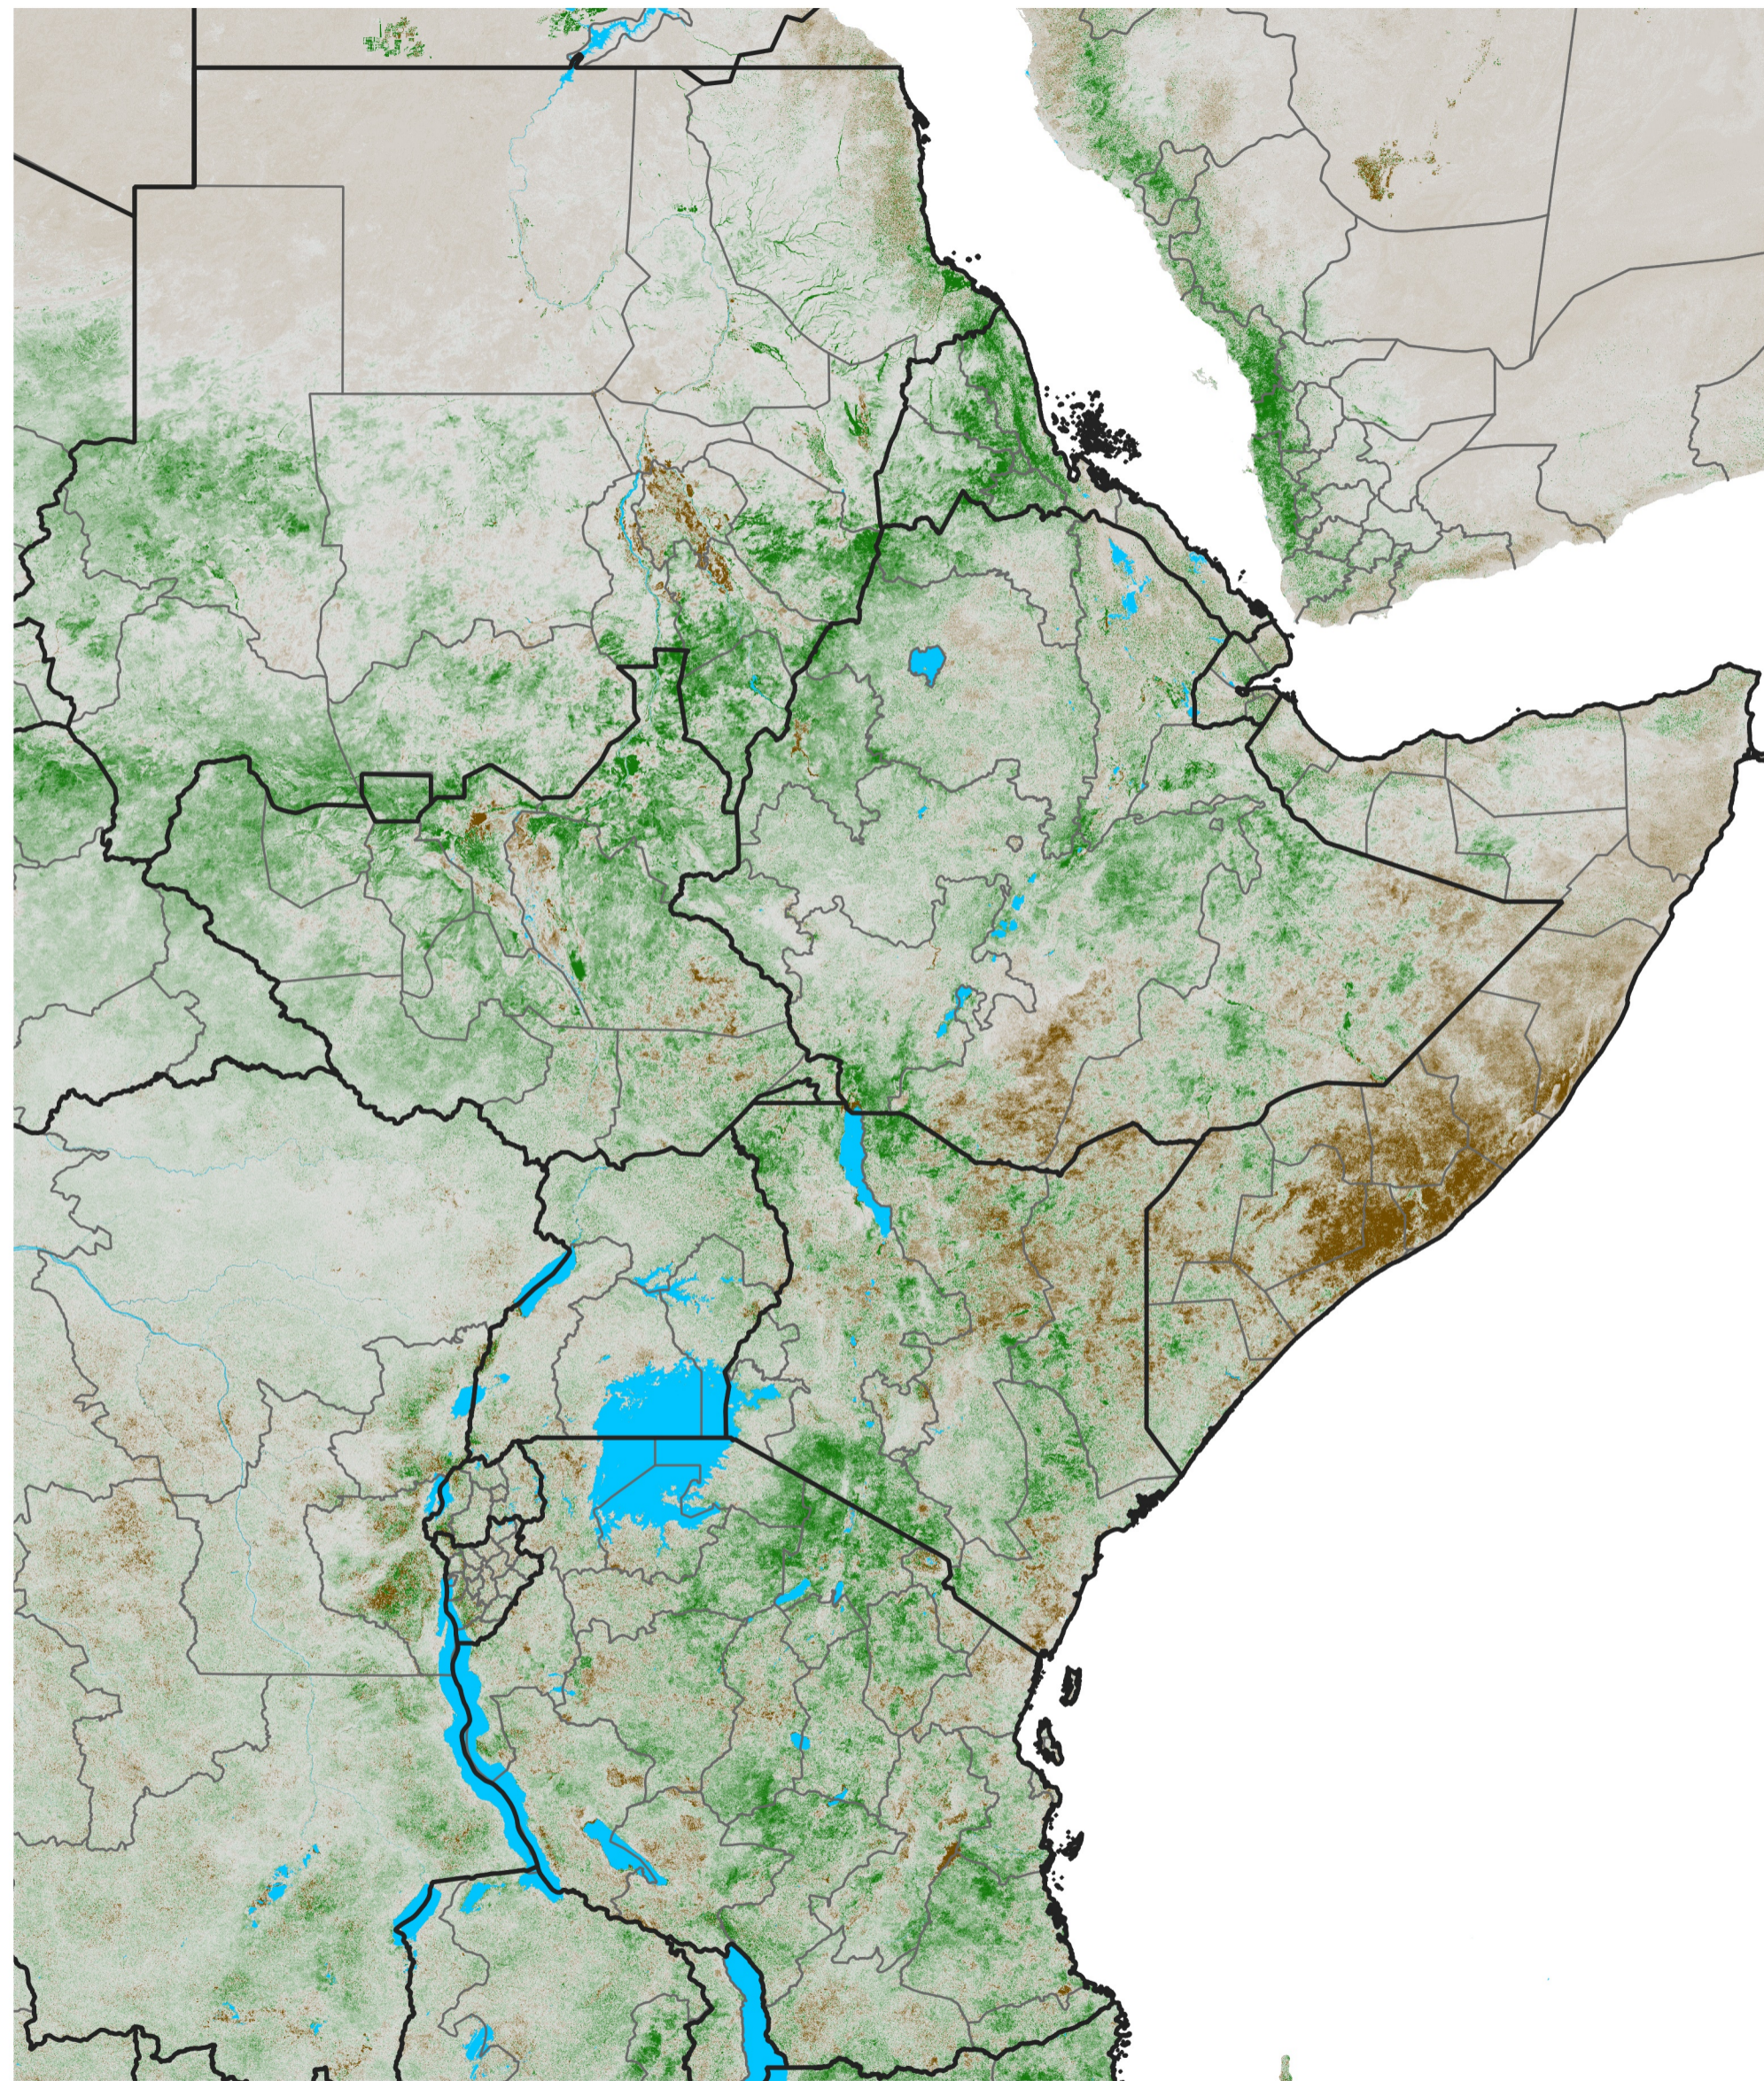

# East Africa NDVI Anomaly

2024 minus Mean (2012 - 2021)

Period 69 / Dec 06 - 15, 2024

## NDVI Anomaly

< -0.3   -0.2   -0.1   -0.05   0.05   0.1   0.2   > 0.3

Negative

No Difference

Positive