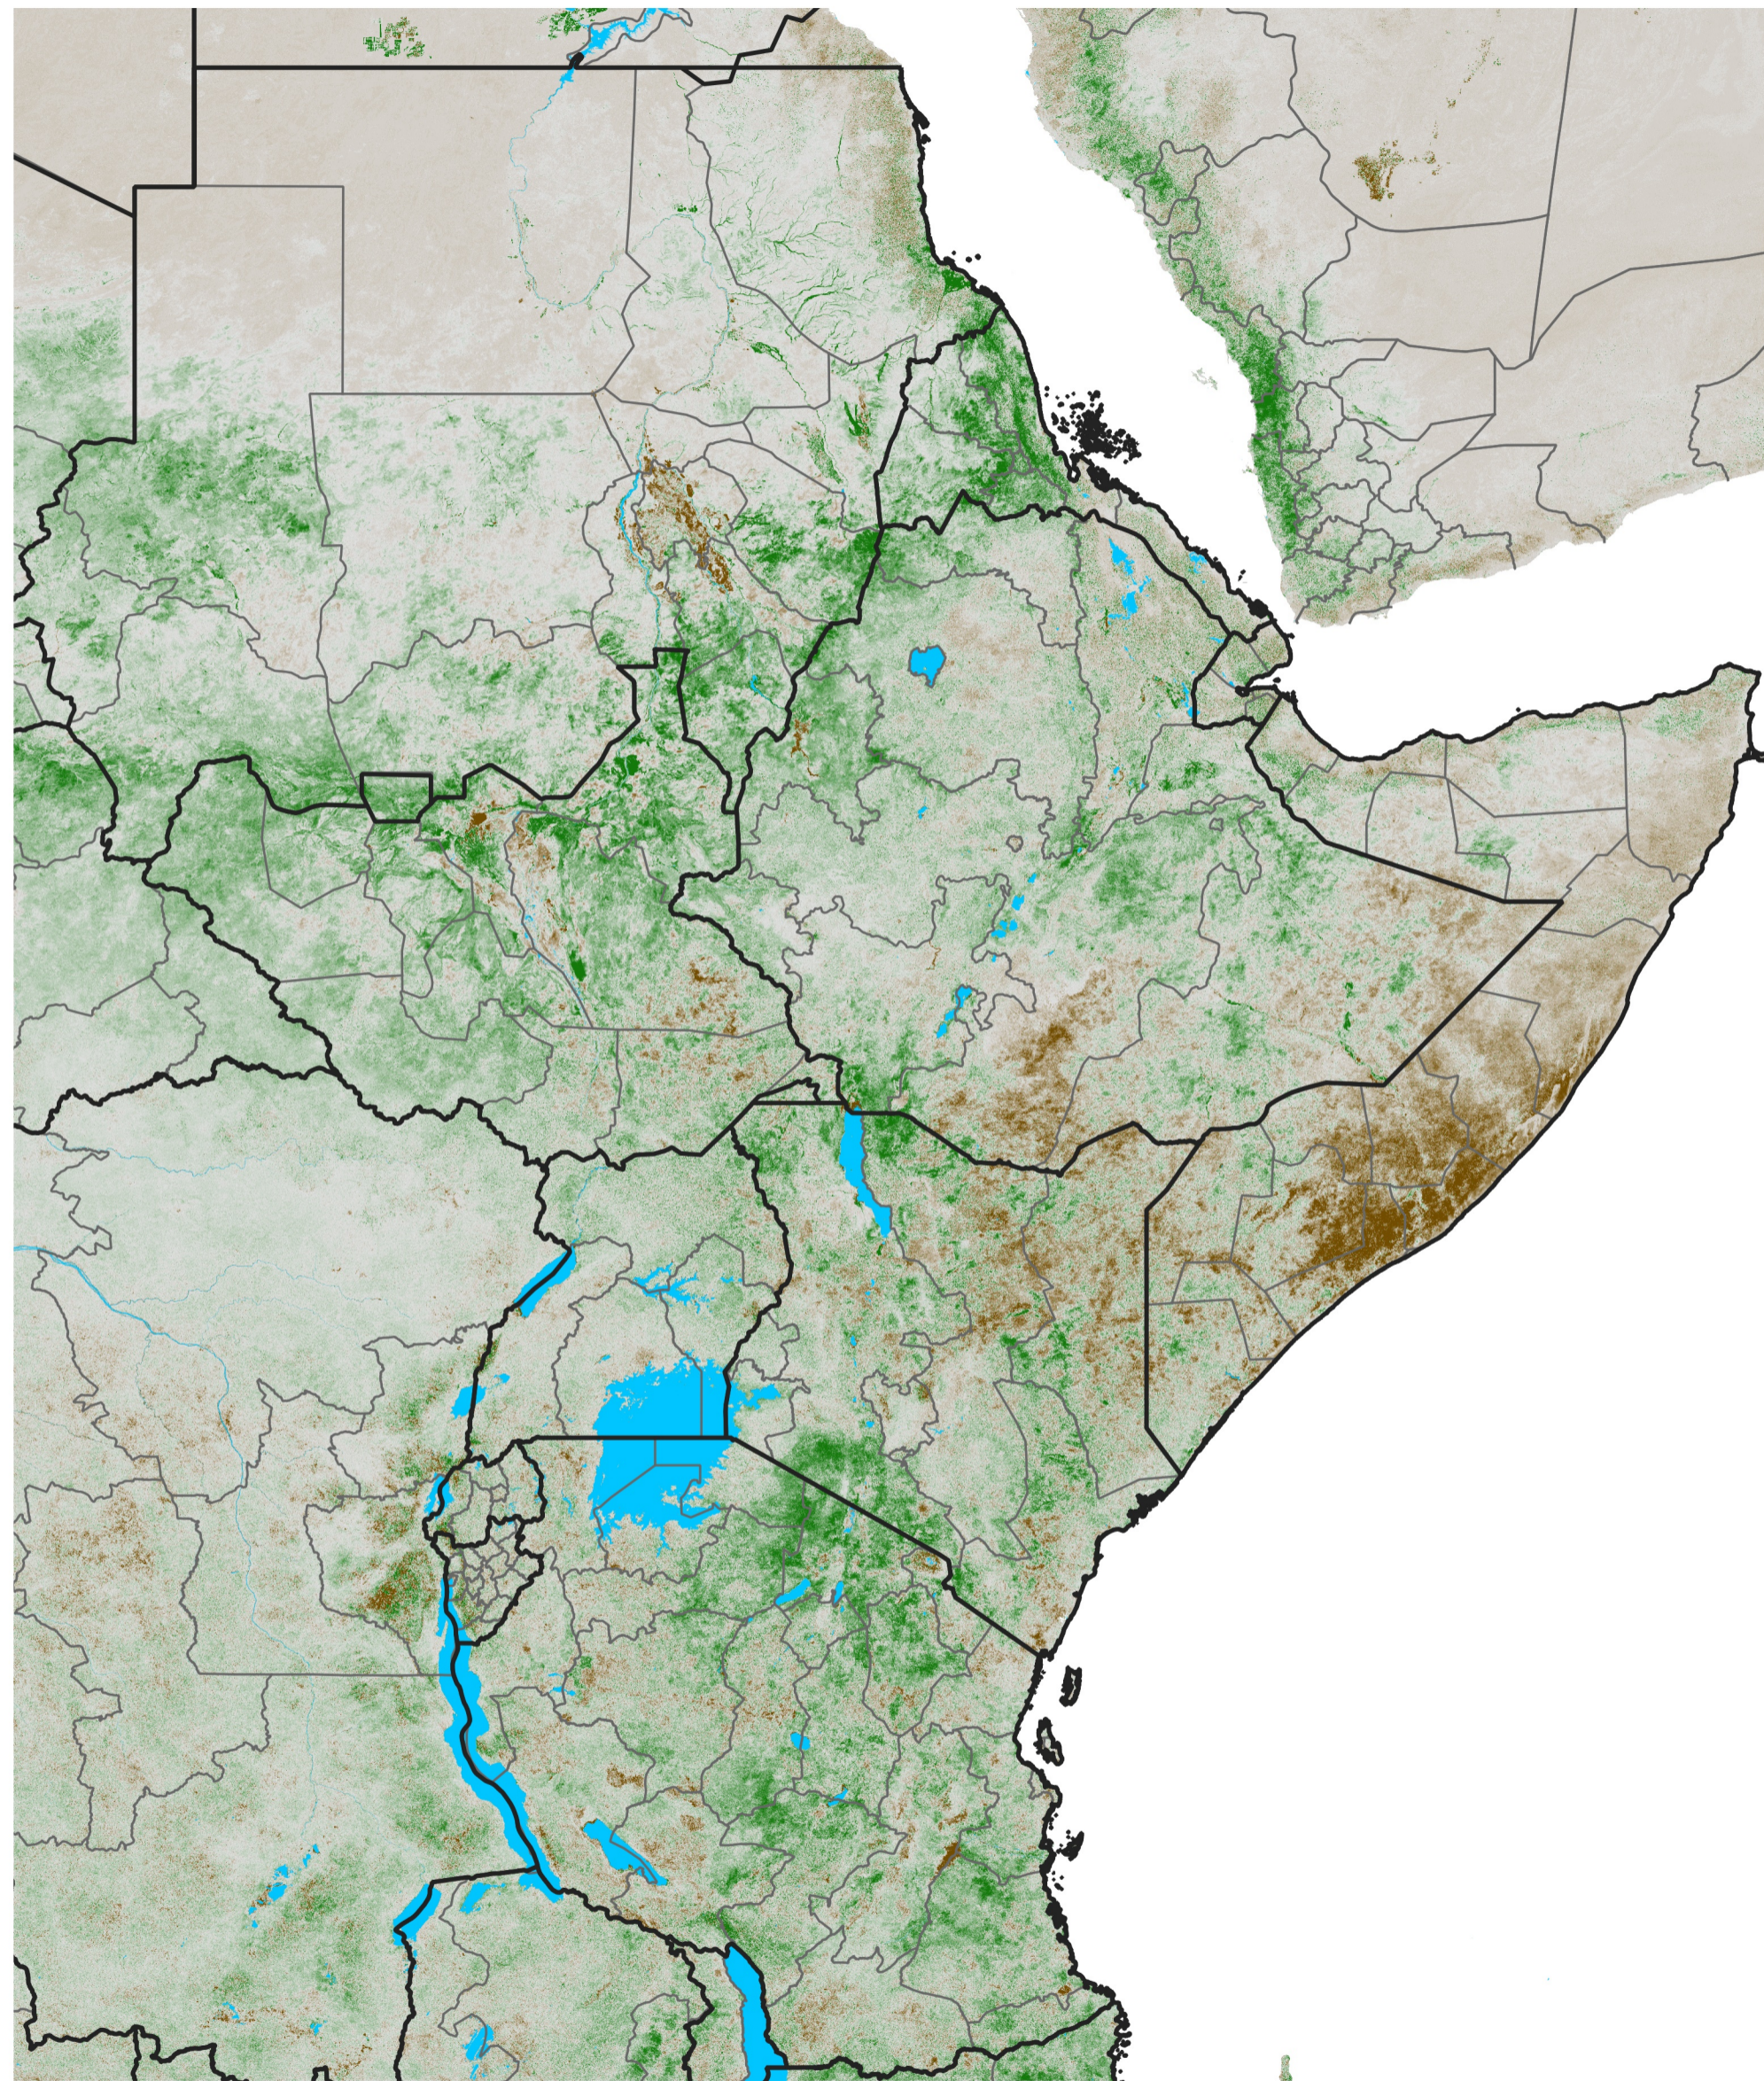

East Africa NDVI Anomaly

2024 minus Mean (2012 - 2021)

Period 70 / Dec 11 - 20, 2024

NDVI Anomaly

< -0.3 -0.2 -0.1 -0.05 0.05 0.1 0.2 > 0.3

Negative

No Difference

Positive