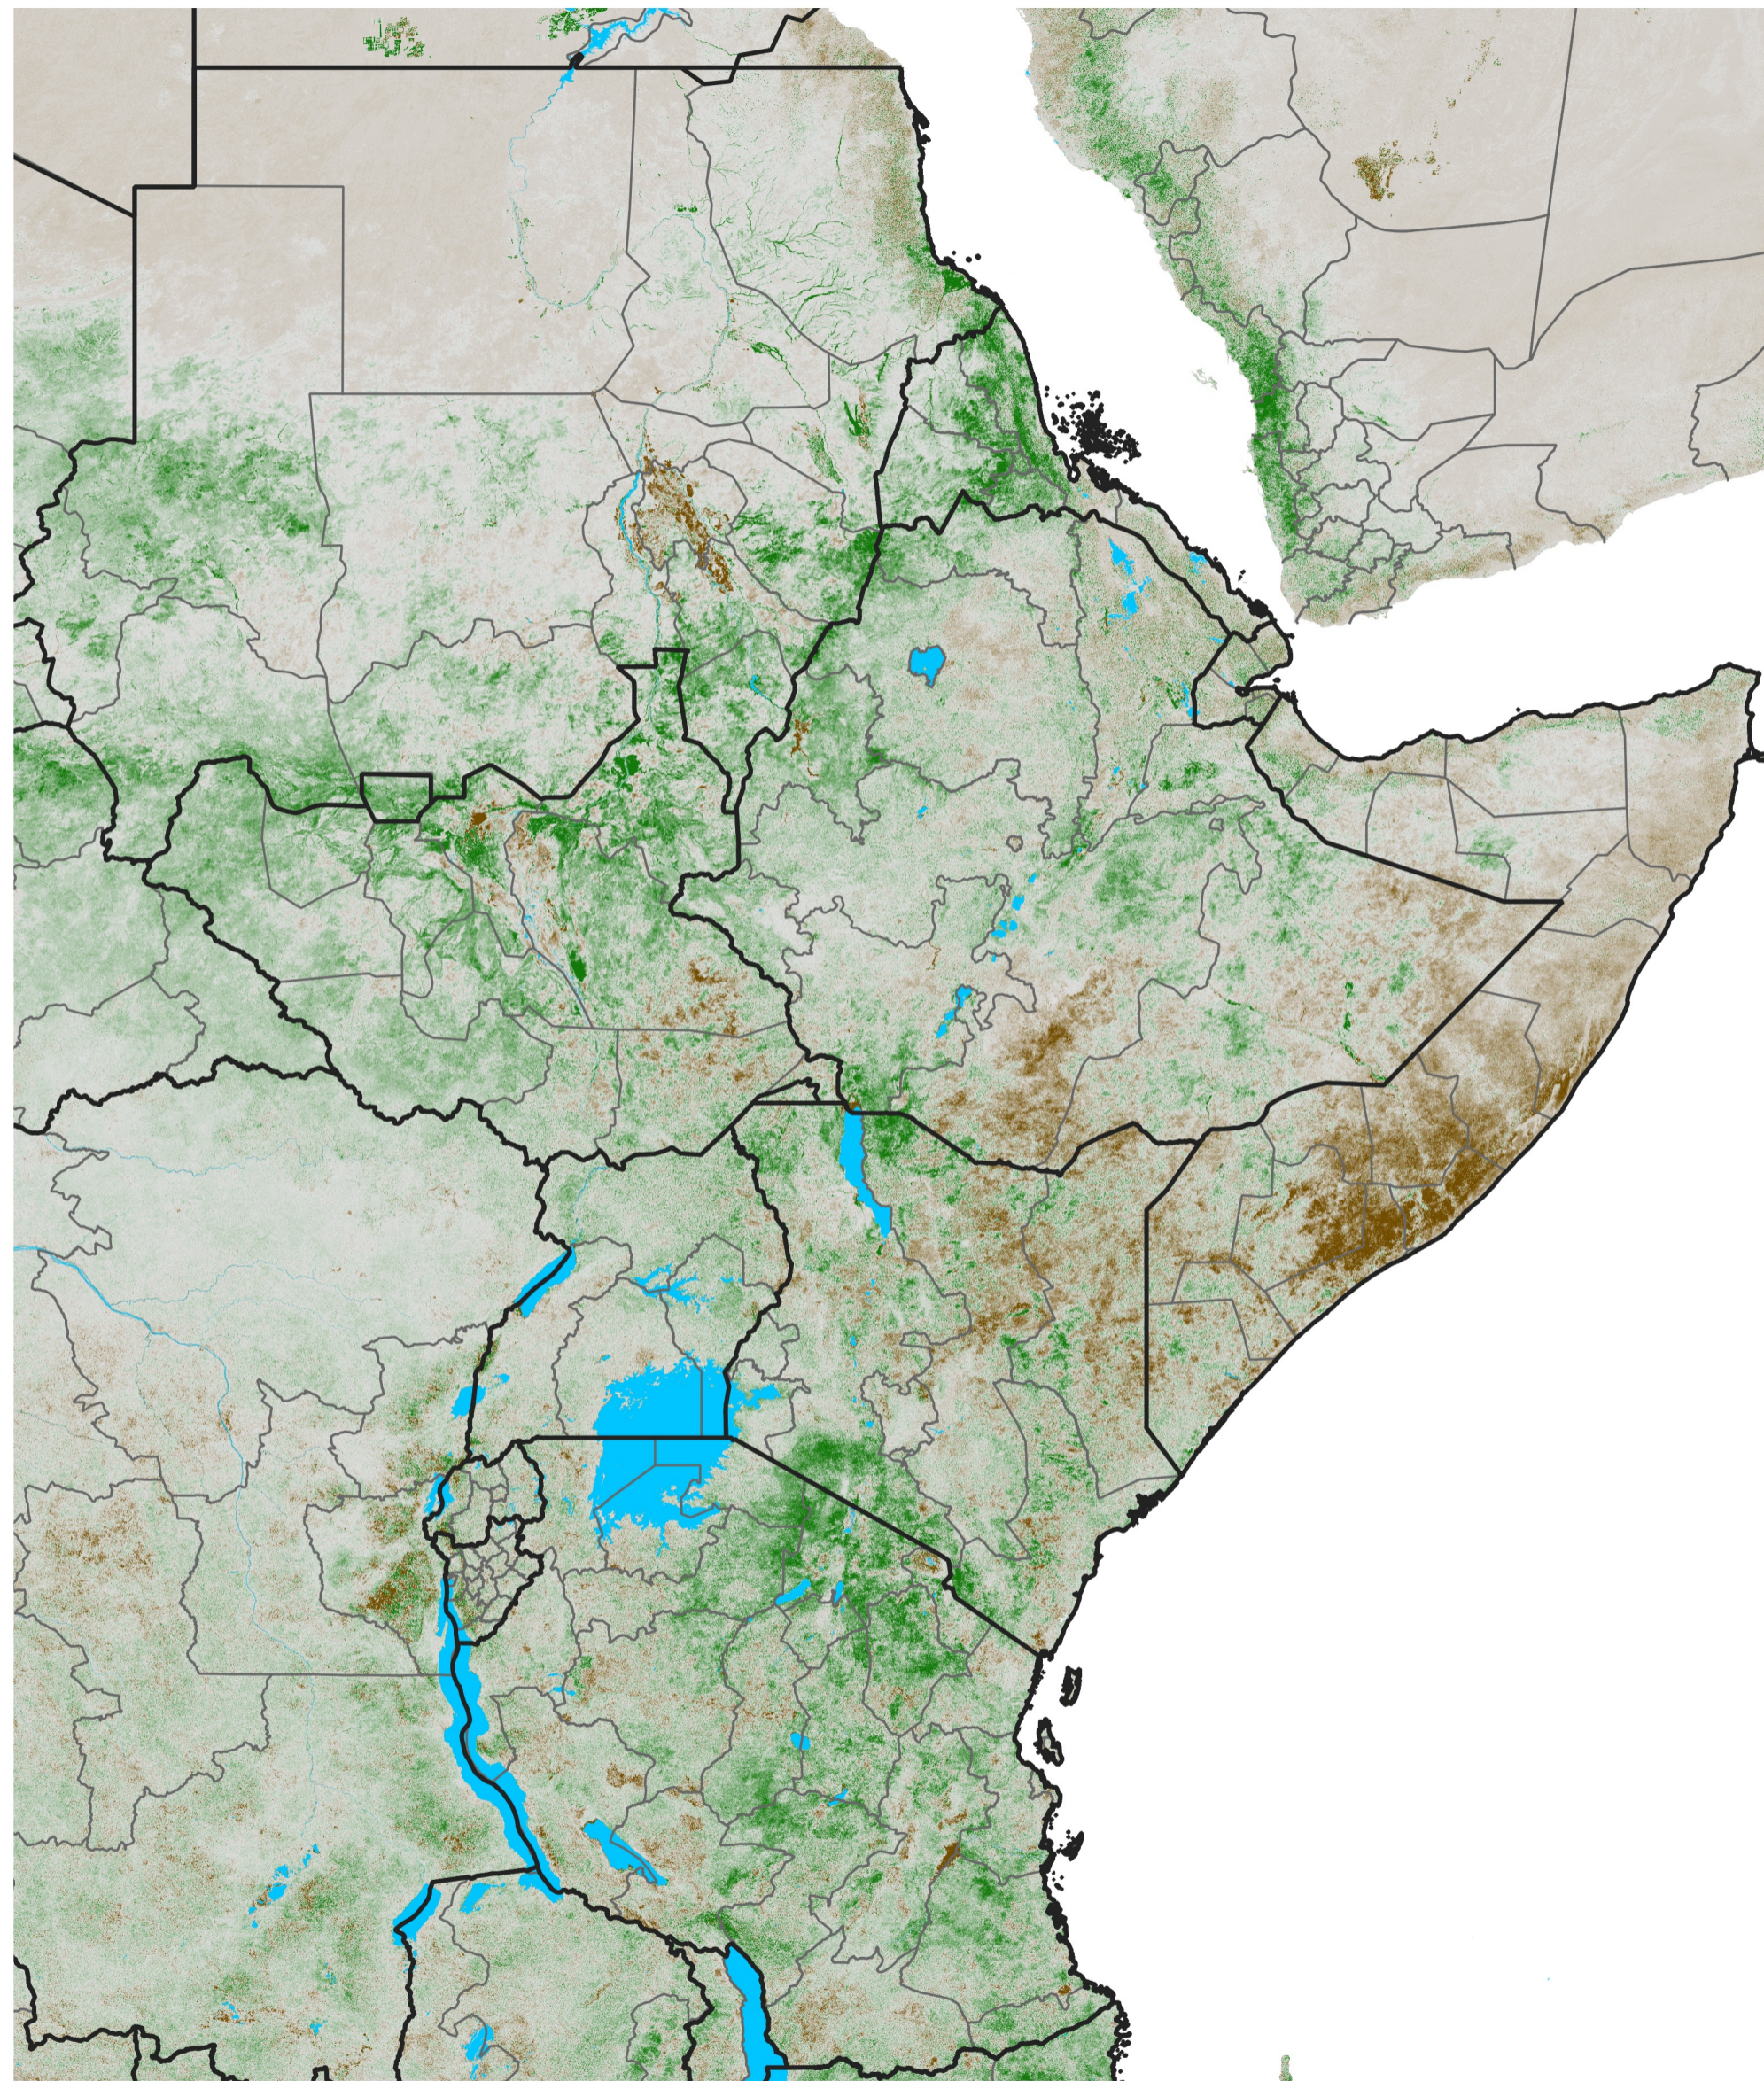

East Africa NDVI Anomaly

2024 minus Mean (2012 - 2021)

Period 71 / Dec 16 - 25, 2024

NDVI Anomaly

< -0.3 -0.2 -0.1 -0.05 0.05 0.1 0.2 >0.3

Negative

No Difference

Positive