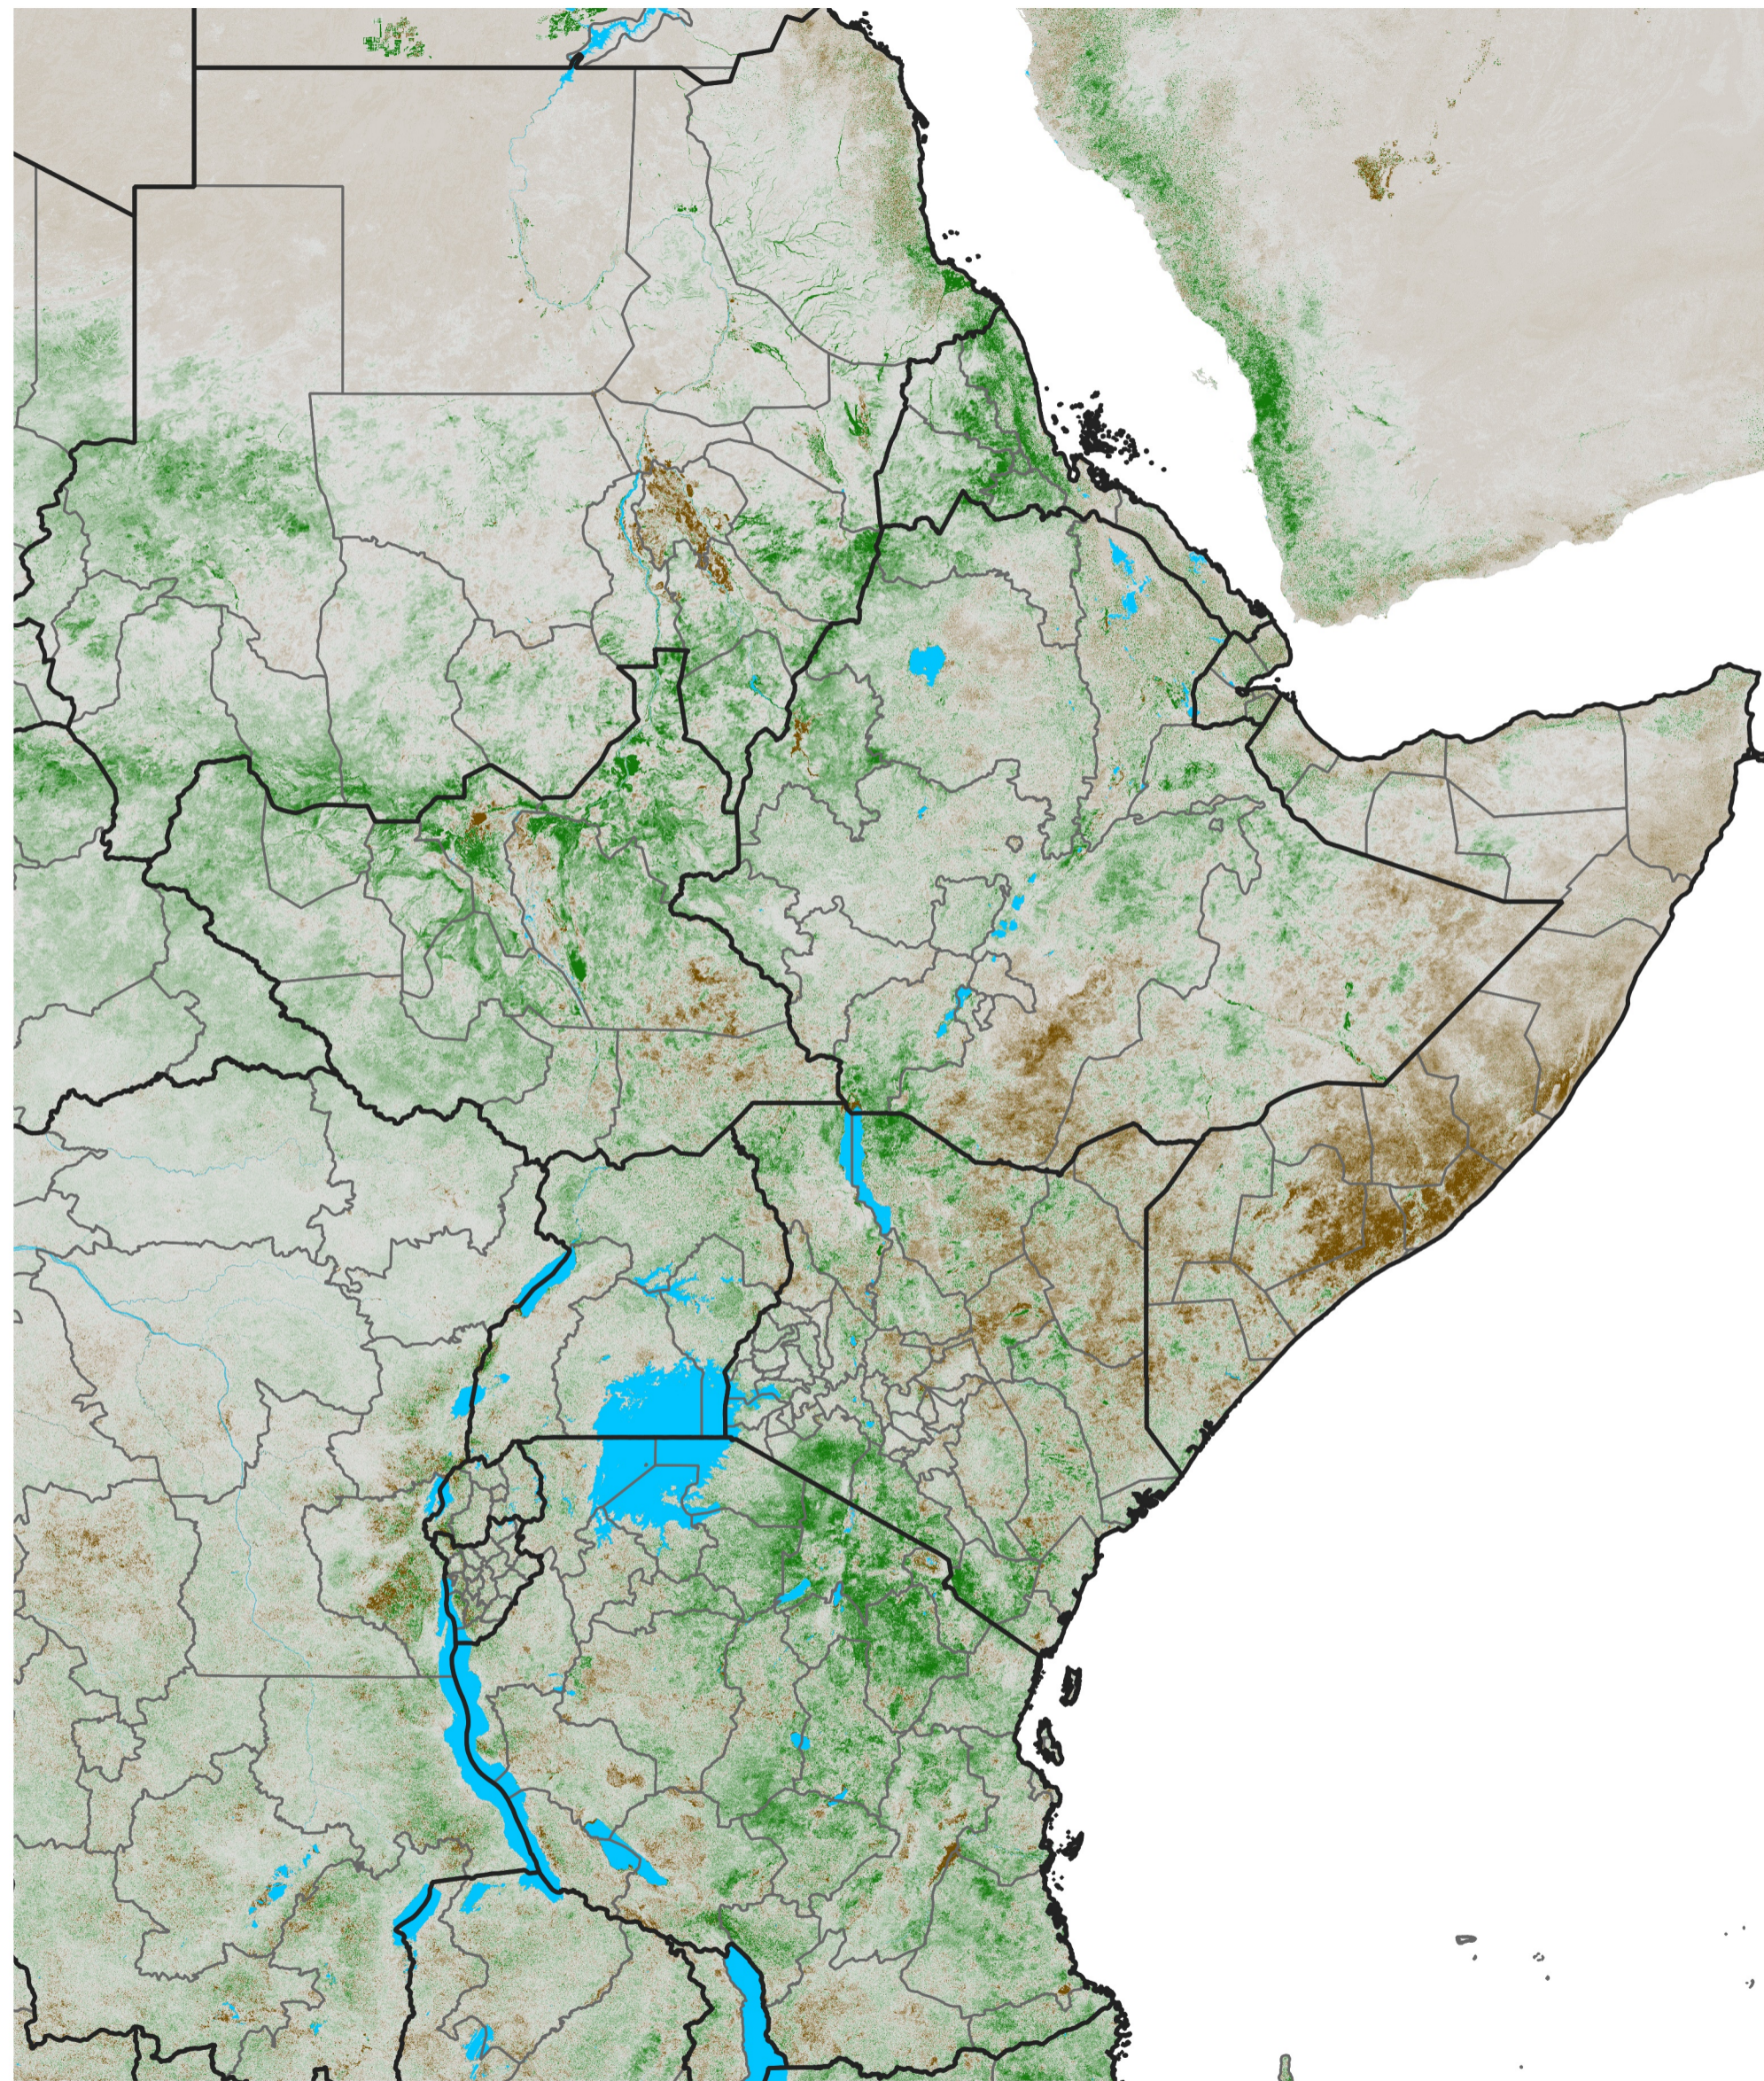

East Africa NDVI Anomaly

2024 minus Mean (2012 - 2021)

Period 72 / Dec 21 - 31, 2024

NDVI Anomaly

< -0.3 -0.2 -0.1 -0.05 0.05 0.1 0.2 >0.3

Negative

No Difference

Positive