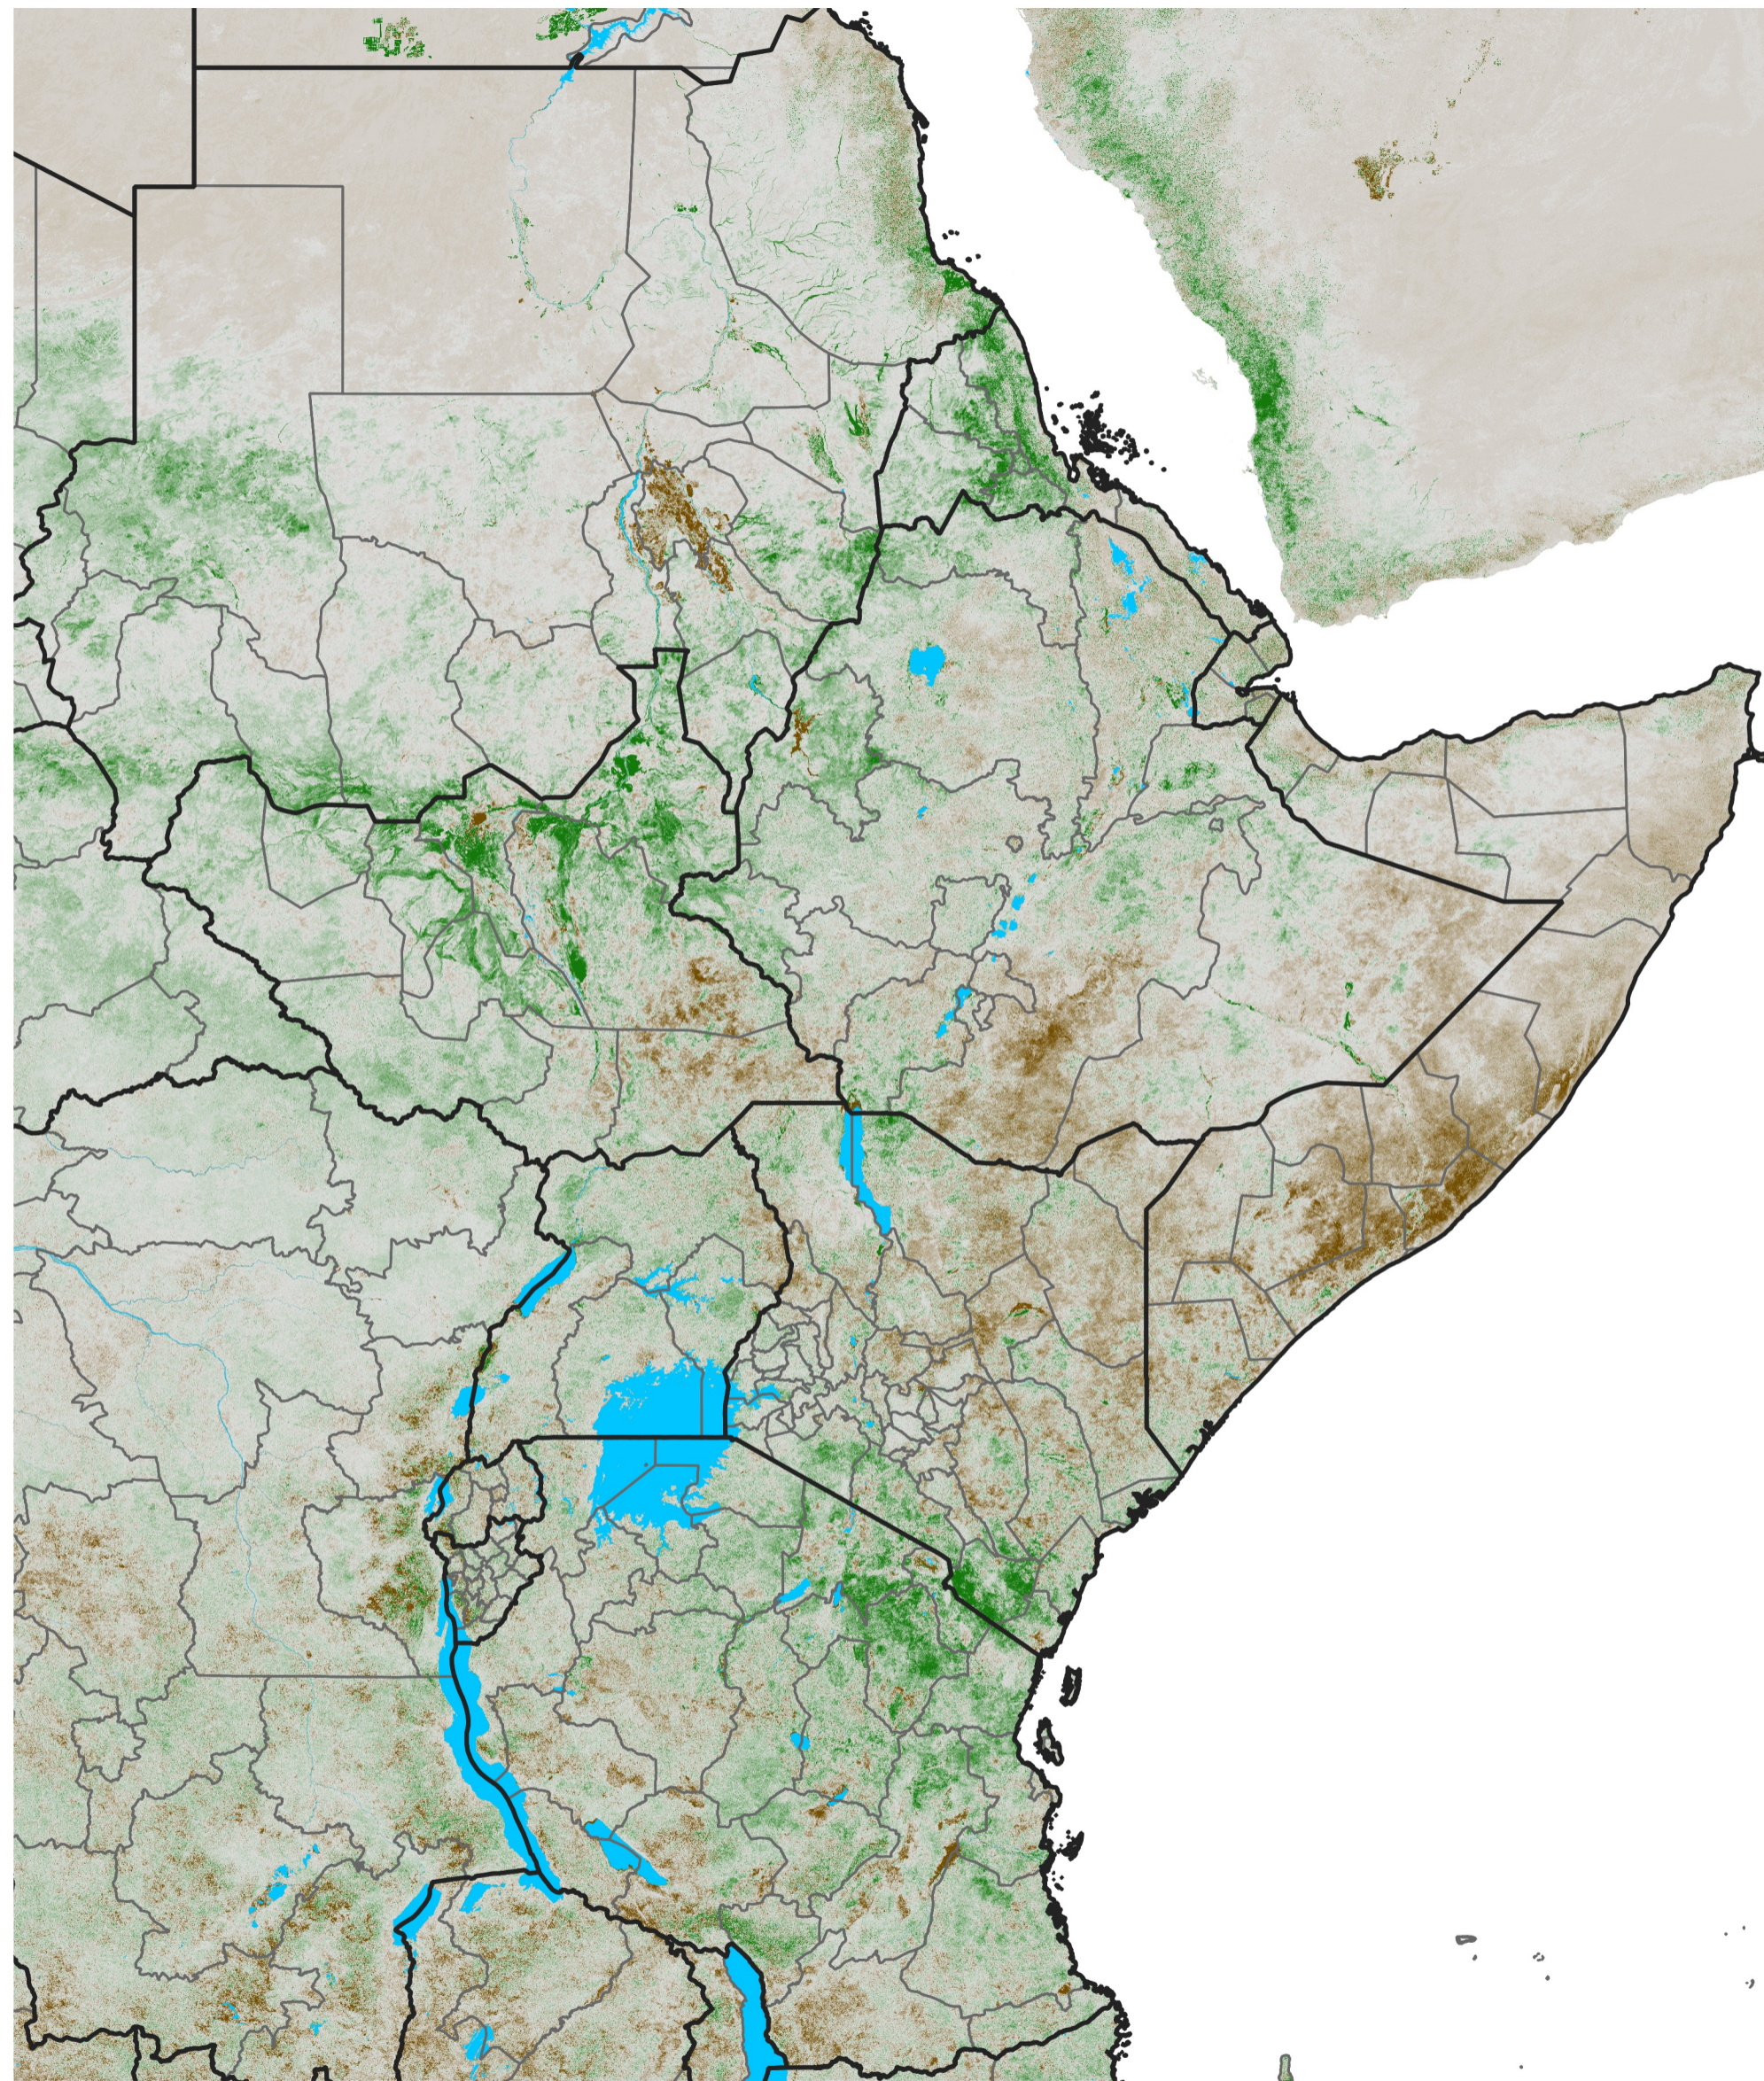

East Africa NDVI Anomaly

2025 minus Mean (2012 - 2021)

Period 03 / Jan 06 - 15, 2025

NDVI Anomaly

< -0.3 -0.2 -0.1 -0.05 0.05 0.1 0.2 >0.3

Negative

No Difference

Positive