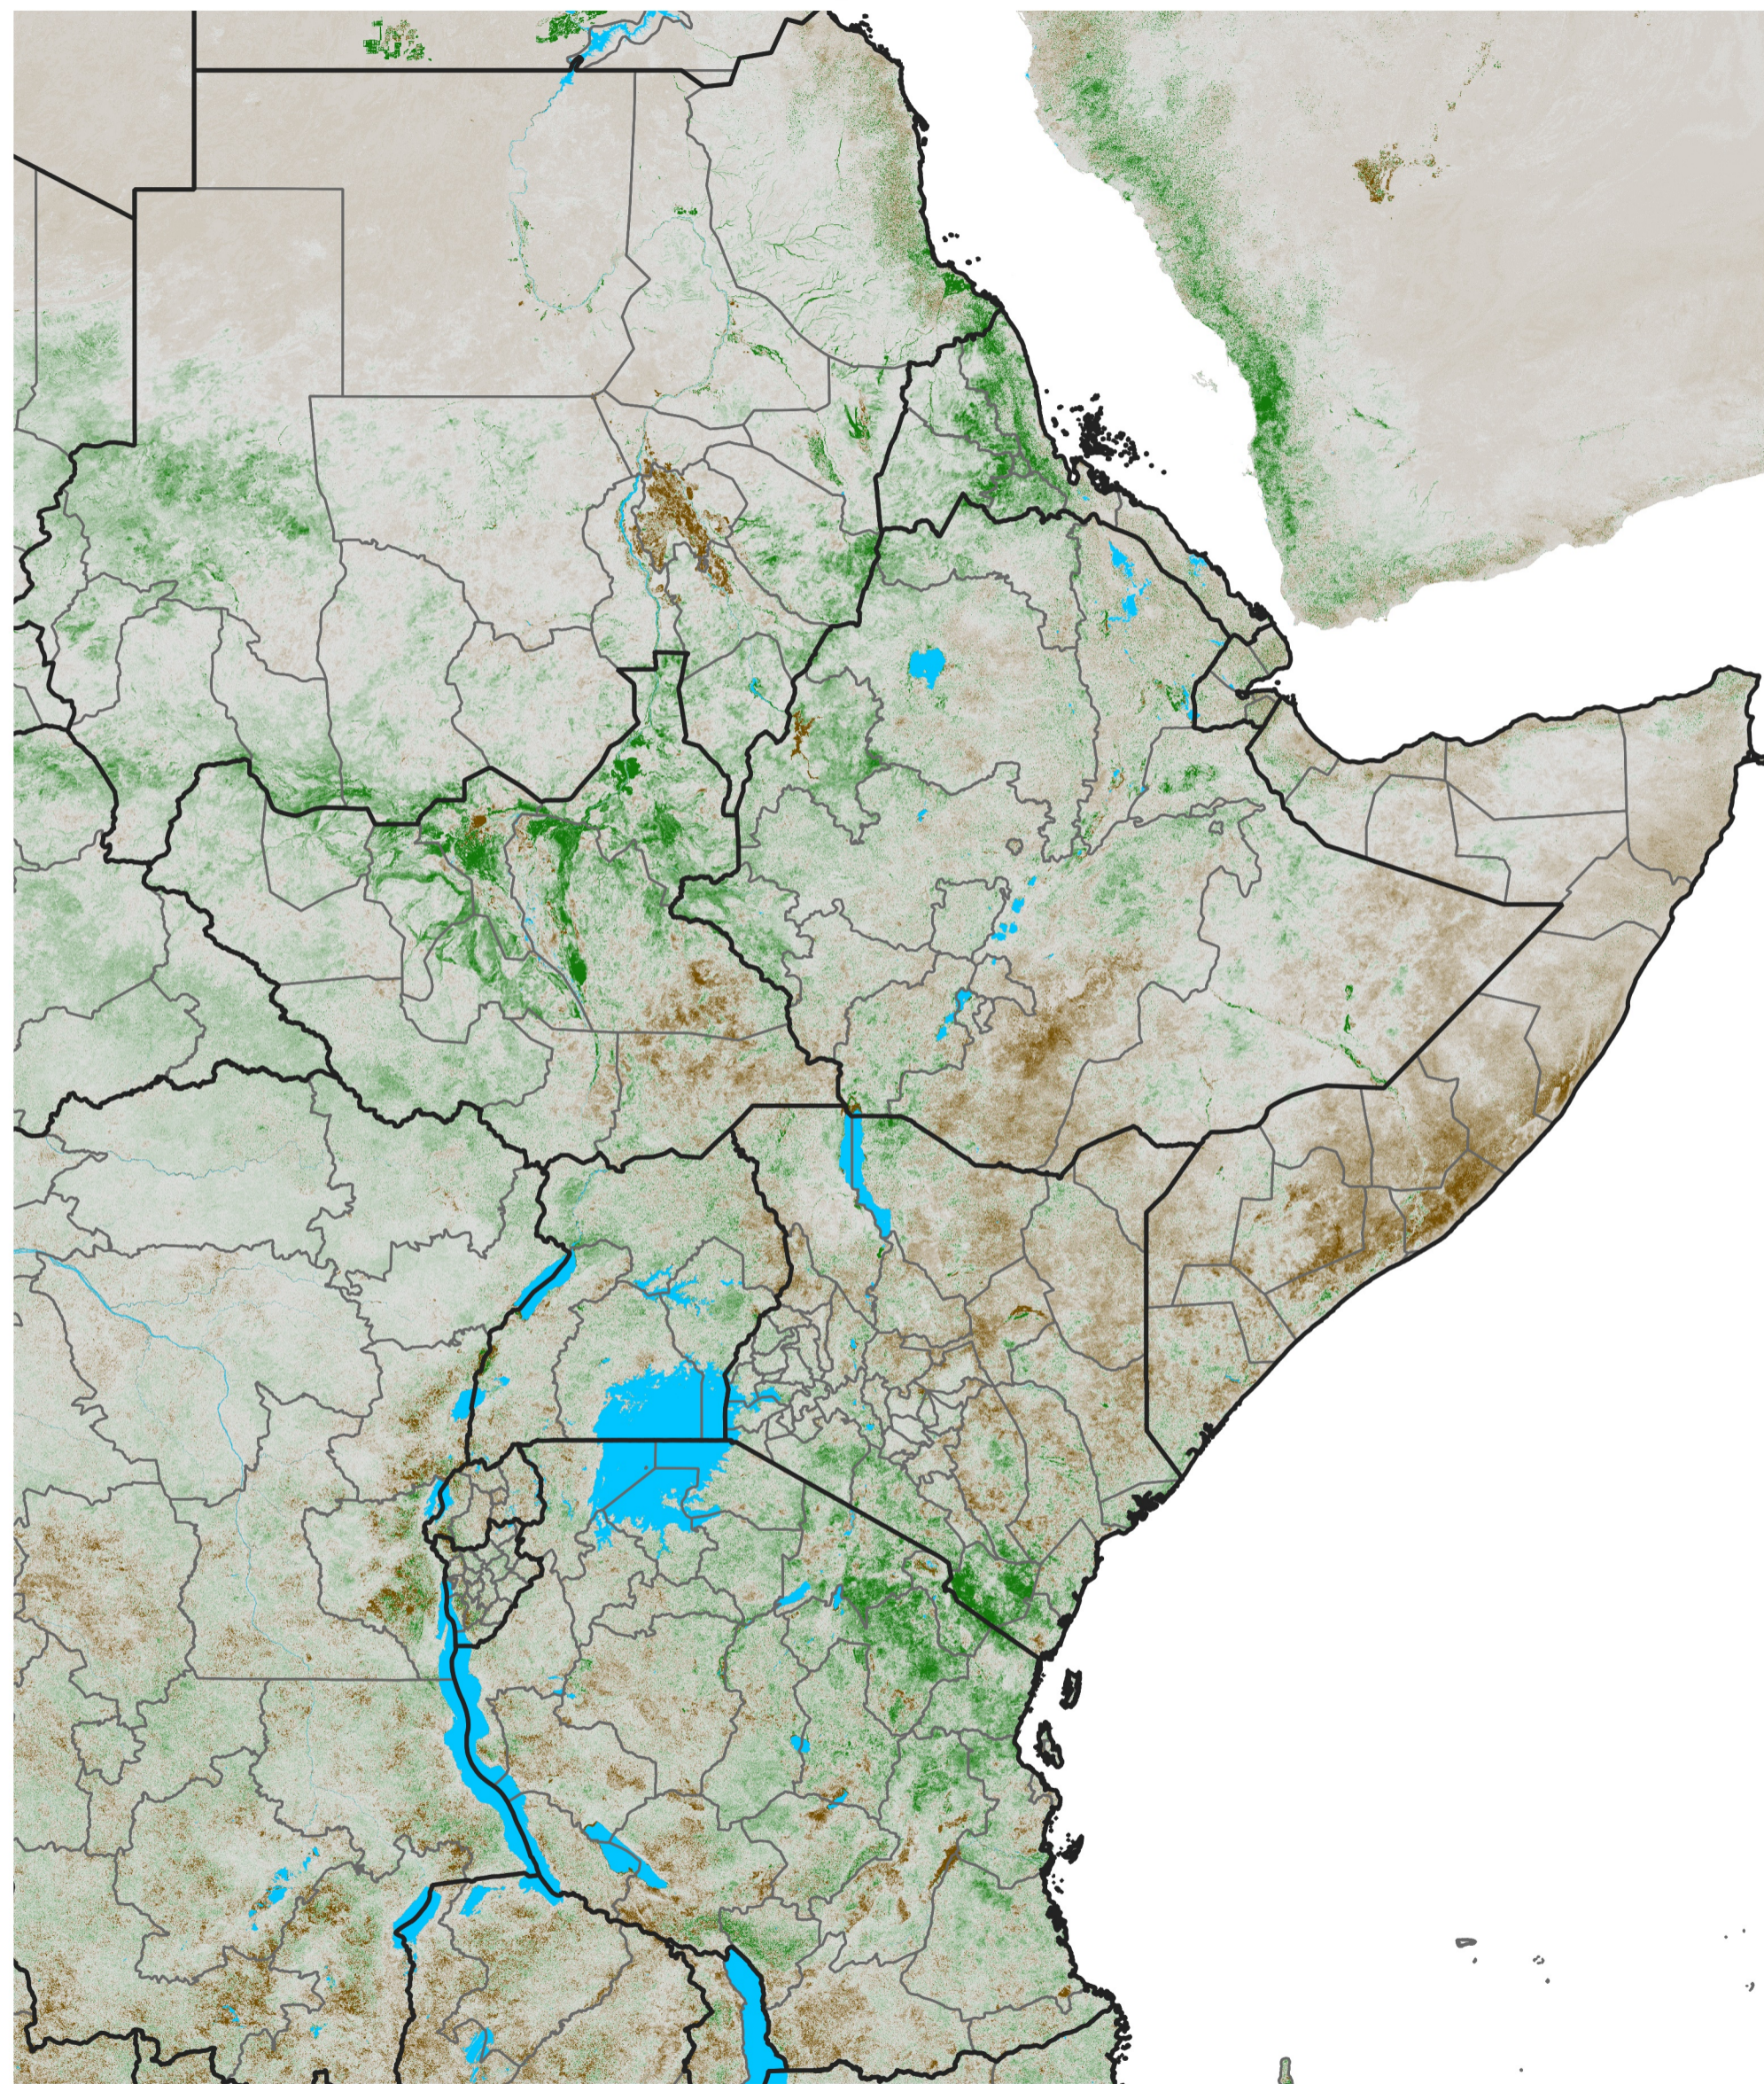

# East Africa NDVI Anomaly

2025 minus Mean (2012 - 2021)

Period 04 / Jan 11 - 20, 2025

## NDVI Anomaly

< -0.3   -0.2   -0.1   -0.05   0.05   0.1   0.2   >0.3

Negative

No Difference

Positive