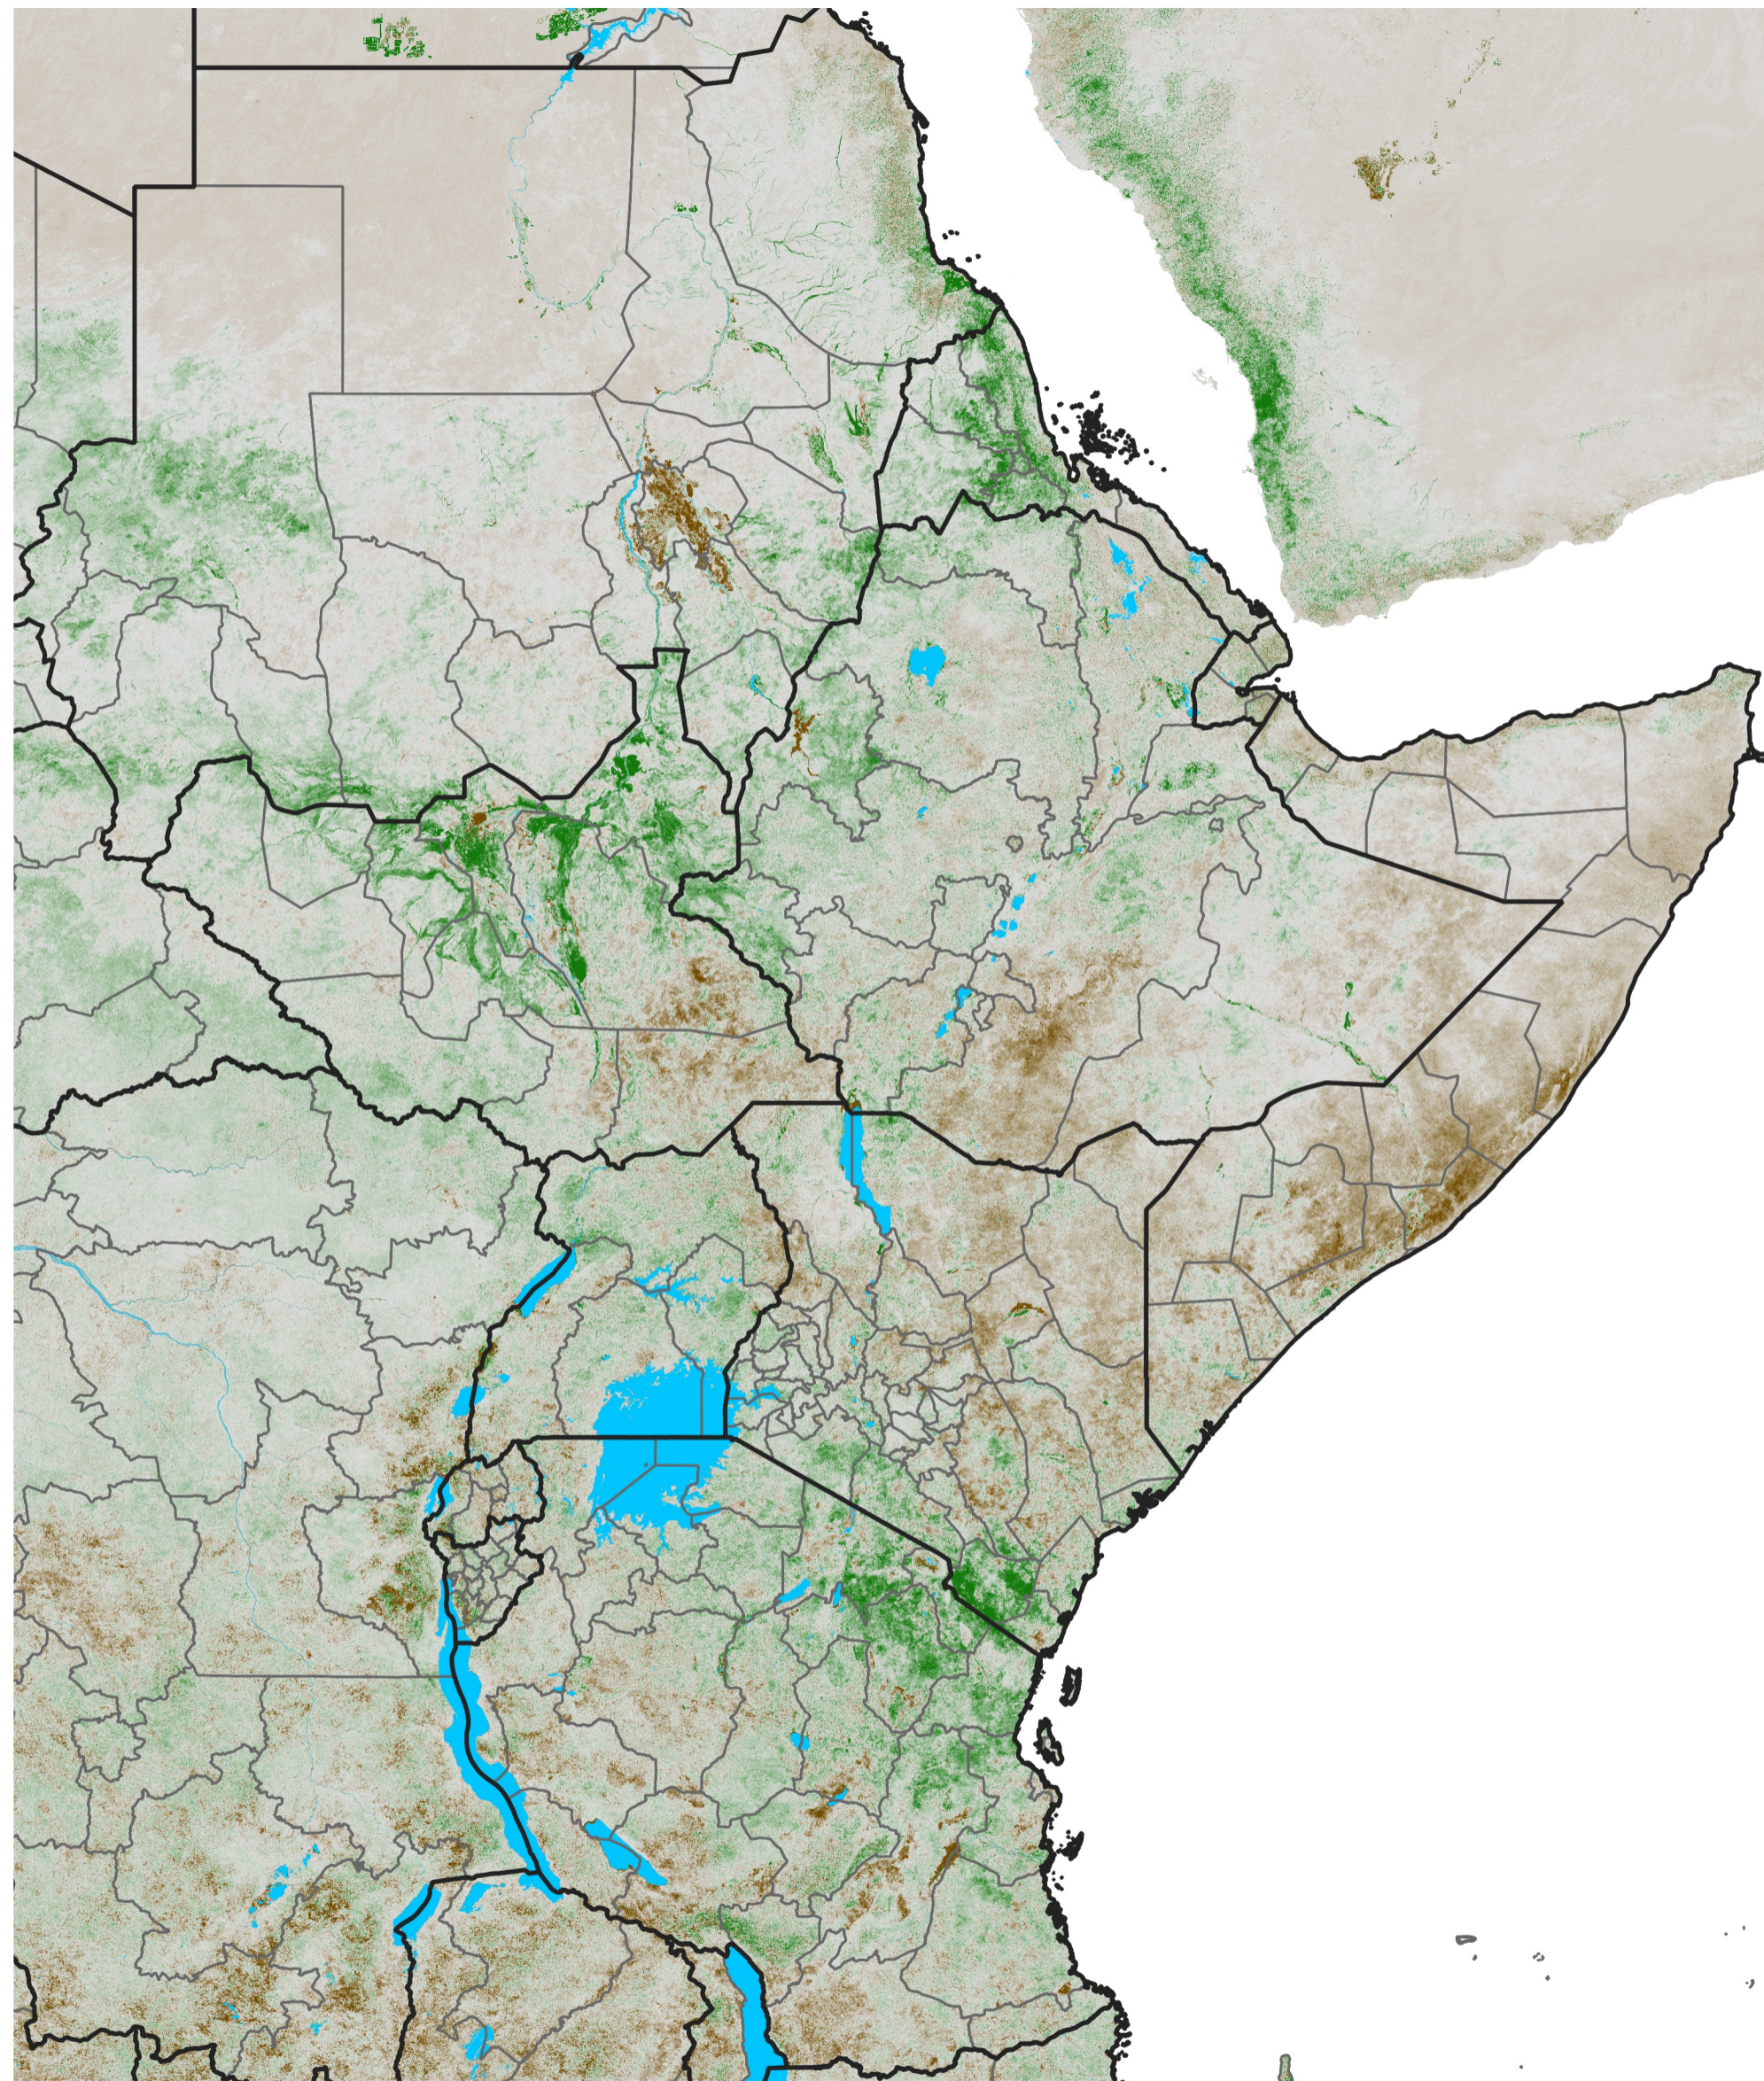

East Africa NDVI Anomaly

2025 minus Mean (2012 - 2021)

Period 05 / Jan 16 - 25, 2025

NDVI Anomaly

< -0.3 -0.2 -0.1 -0.05 0.05 0.1 0.2 >0.3

Negative

No Difference

Positive