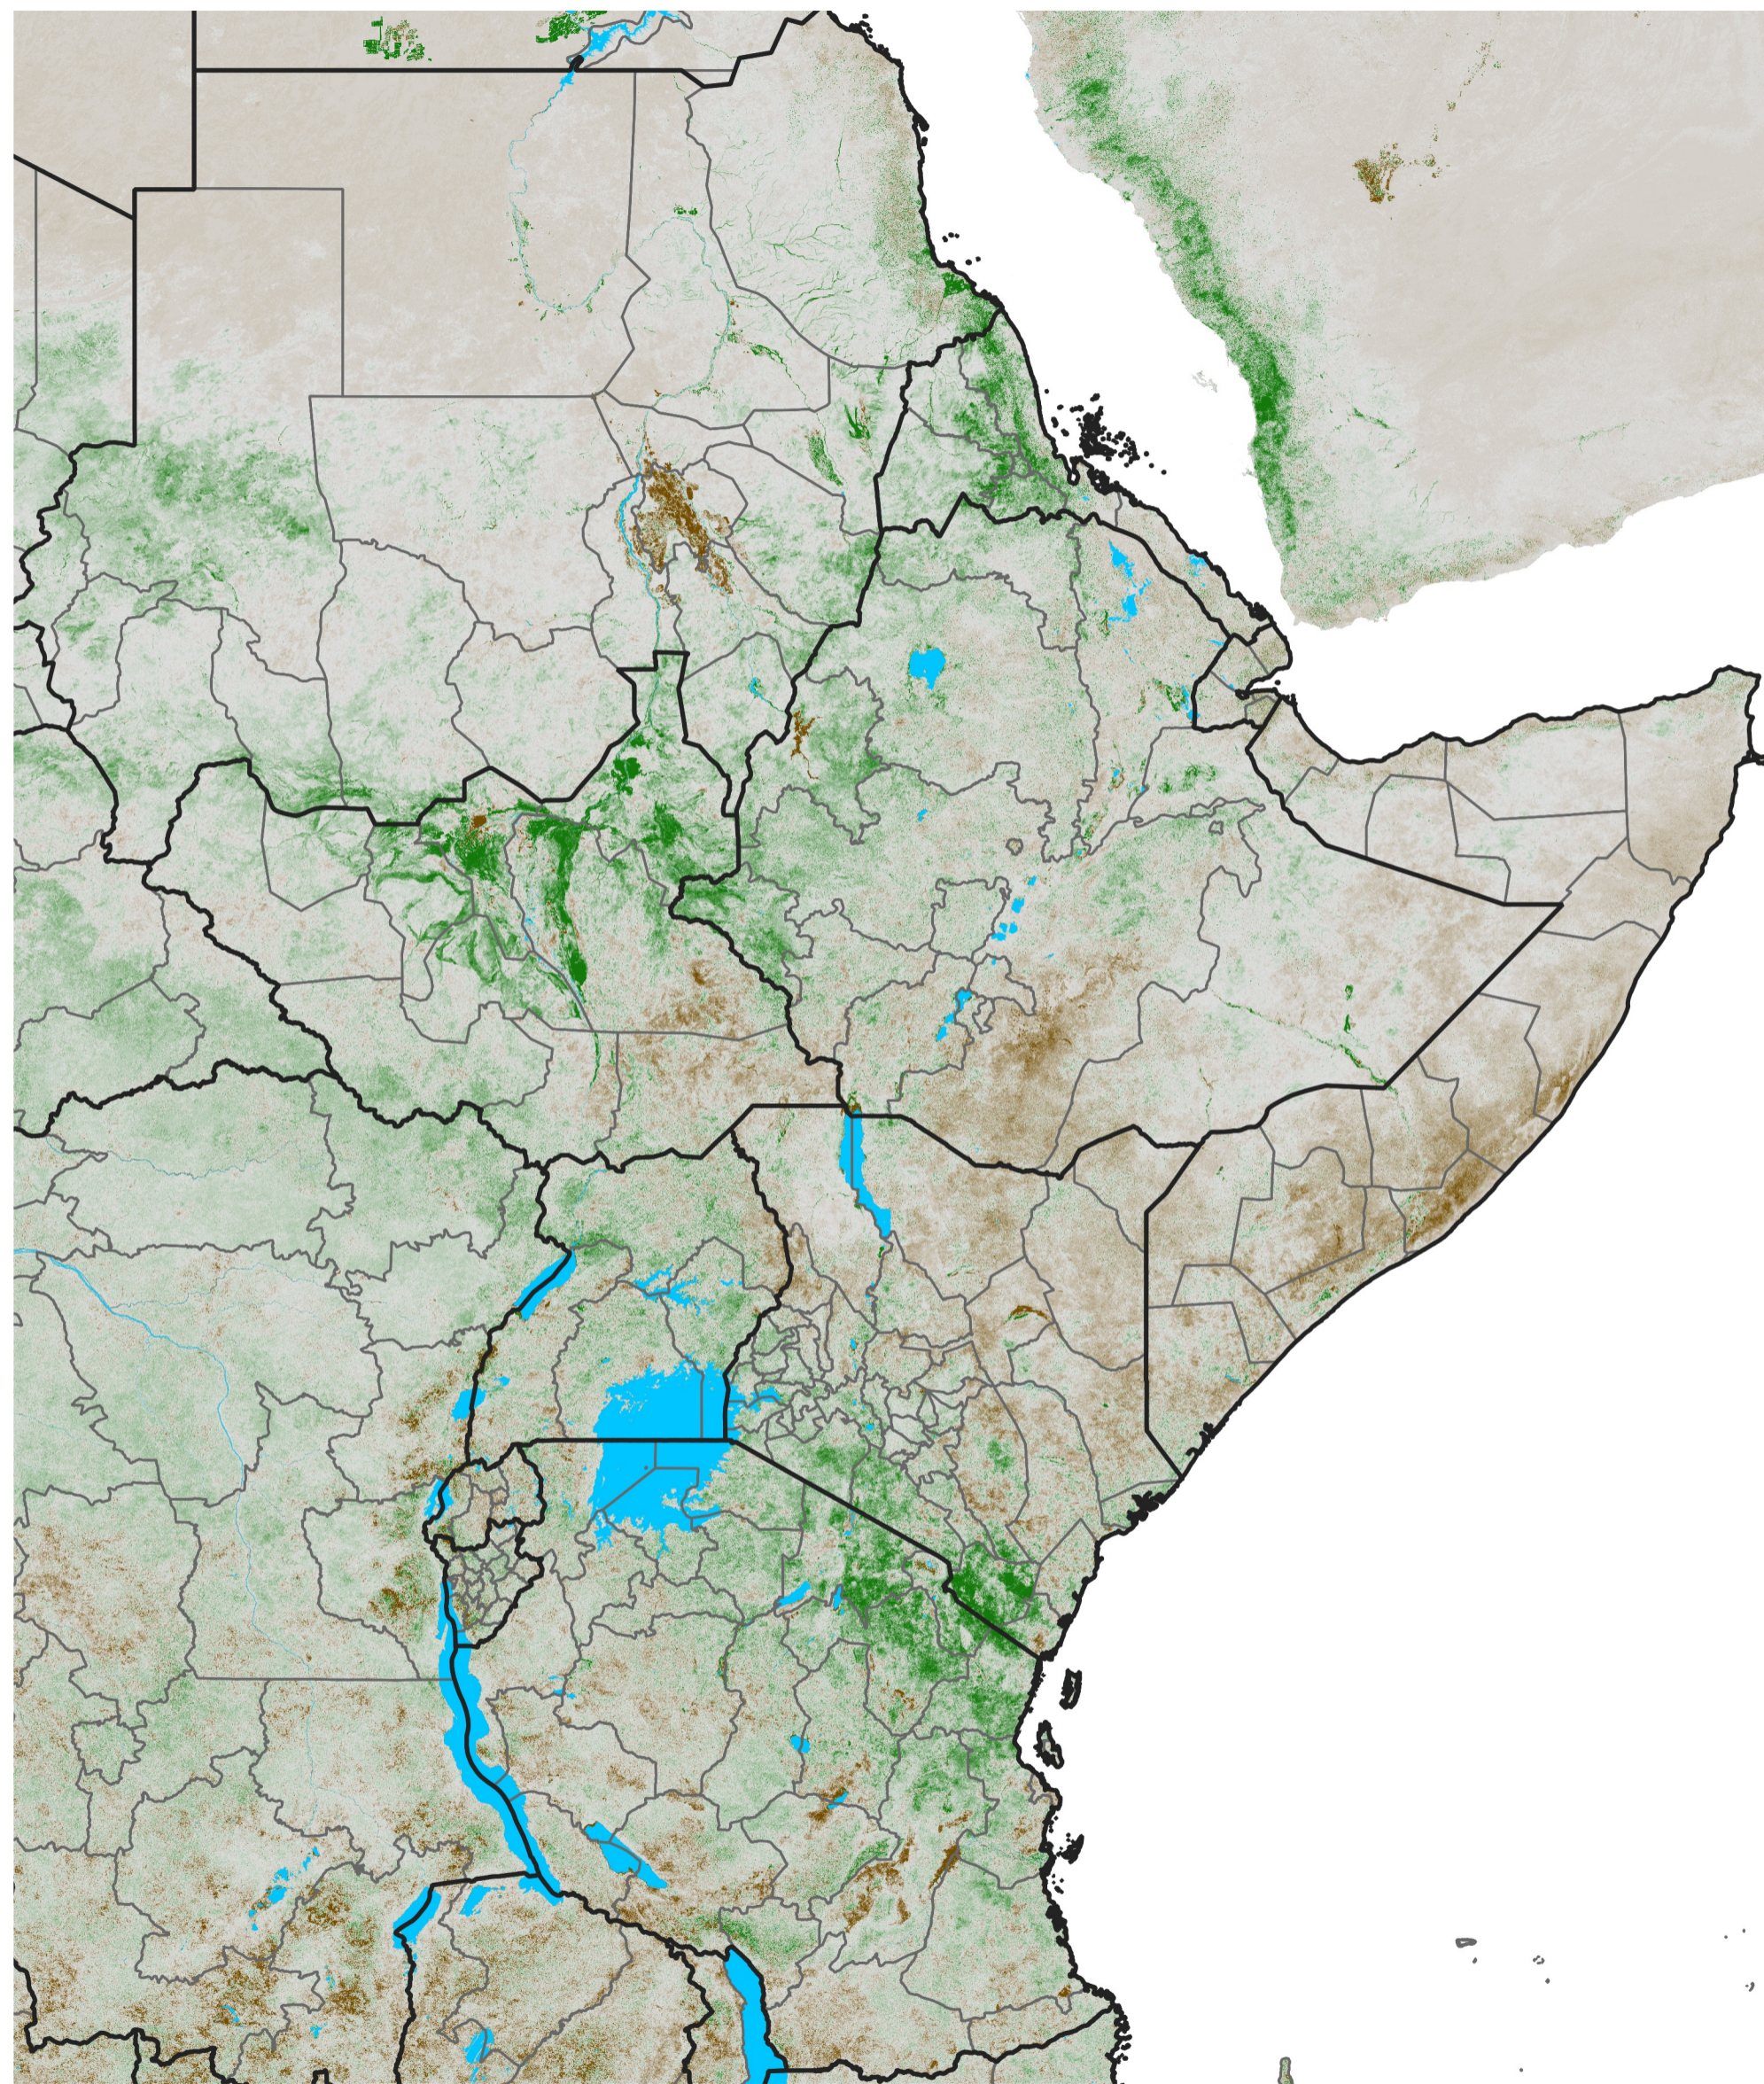

East Africa NDVI Anomaly

2025 minus Mean (2012 - 2021)

Period 07 / Jan 26 - Feb 05, 2025

NDVI Anomaly

< -0.3 -0.2 -0.1 -0.05 0.05 0.1 0.2 >0.3

Negative

No Difference

Positive