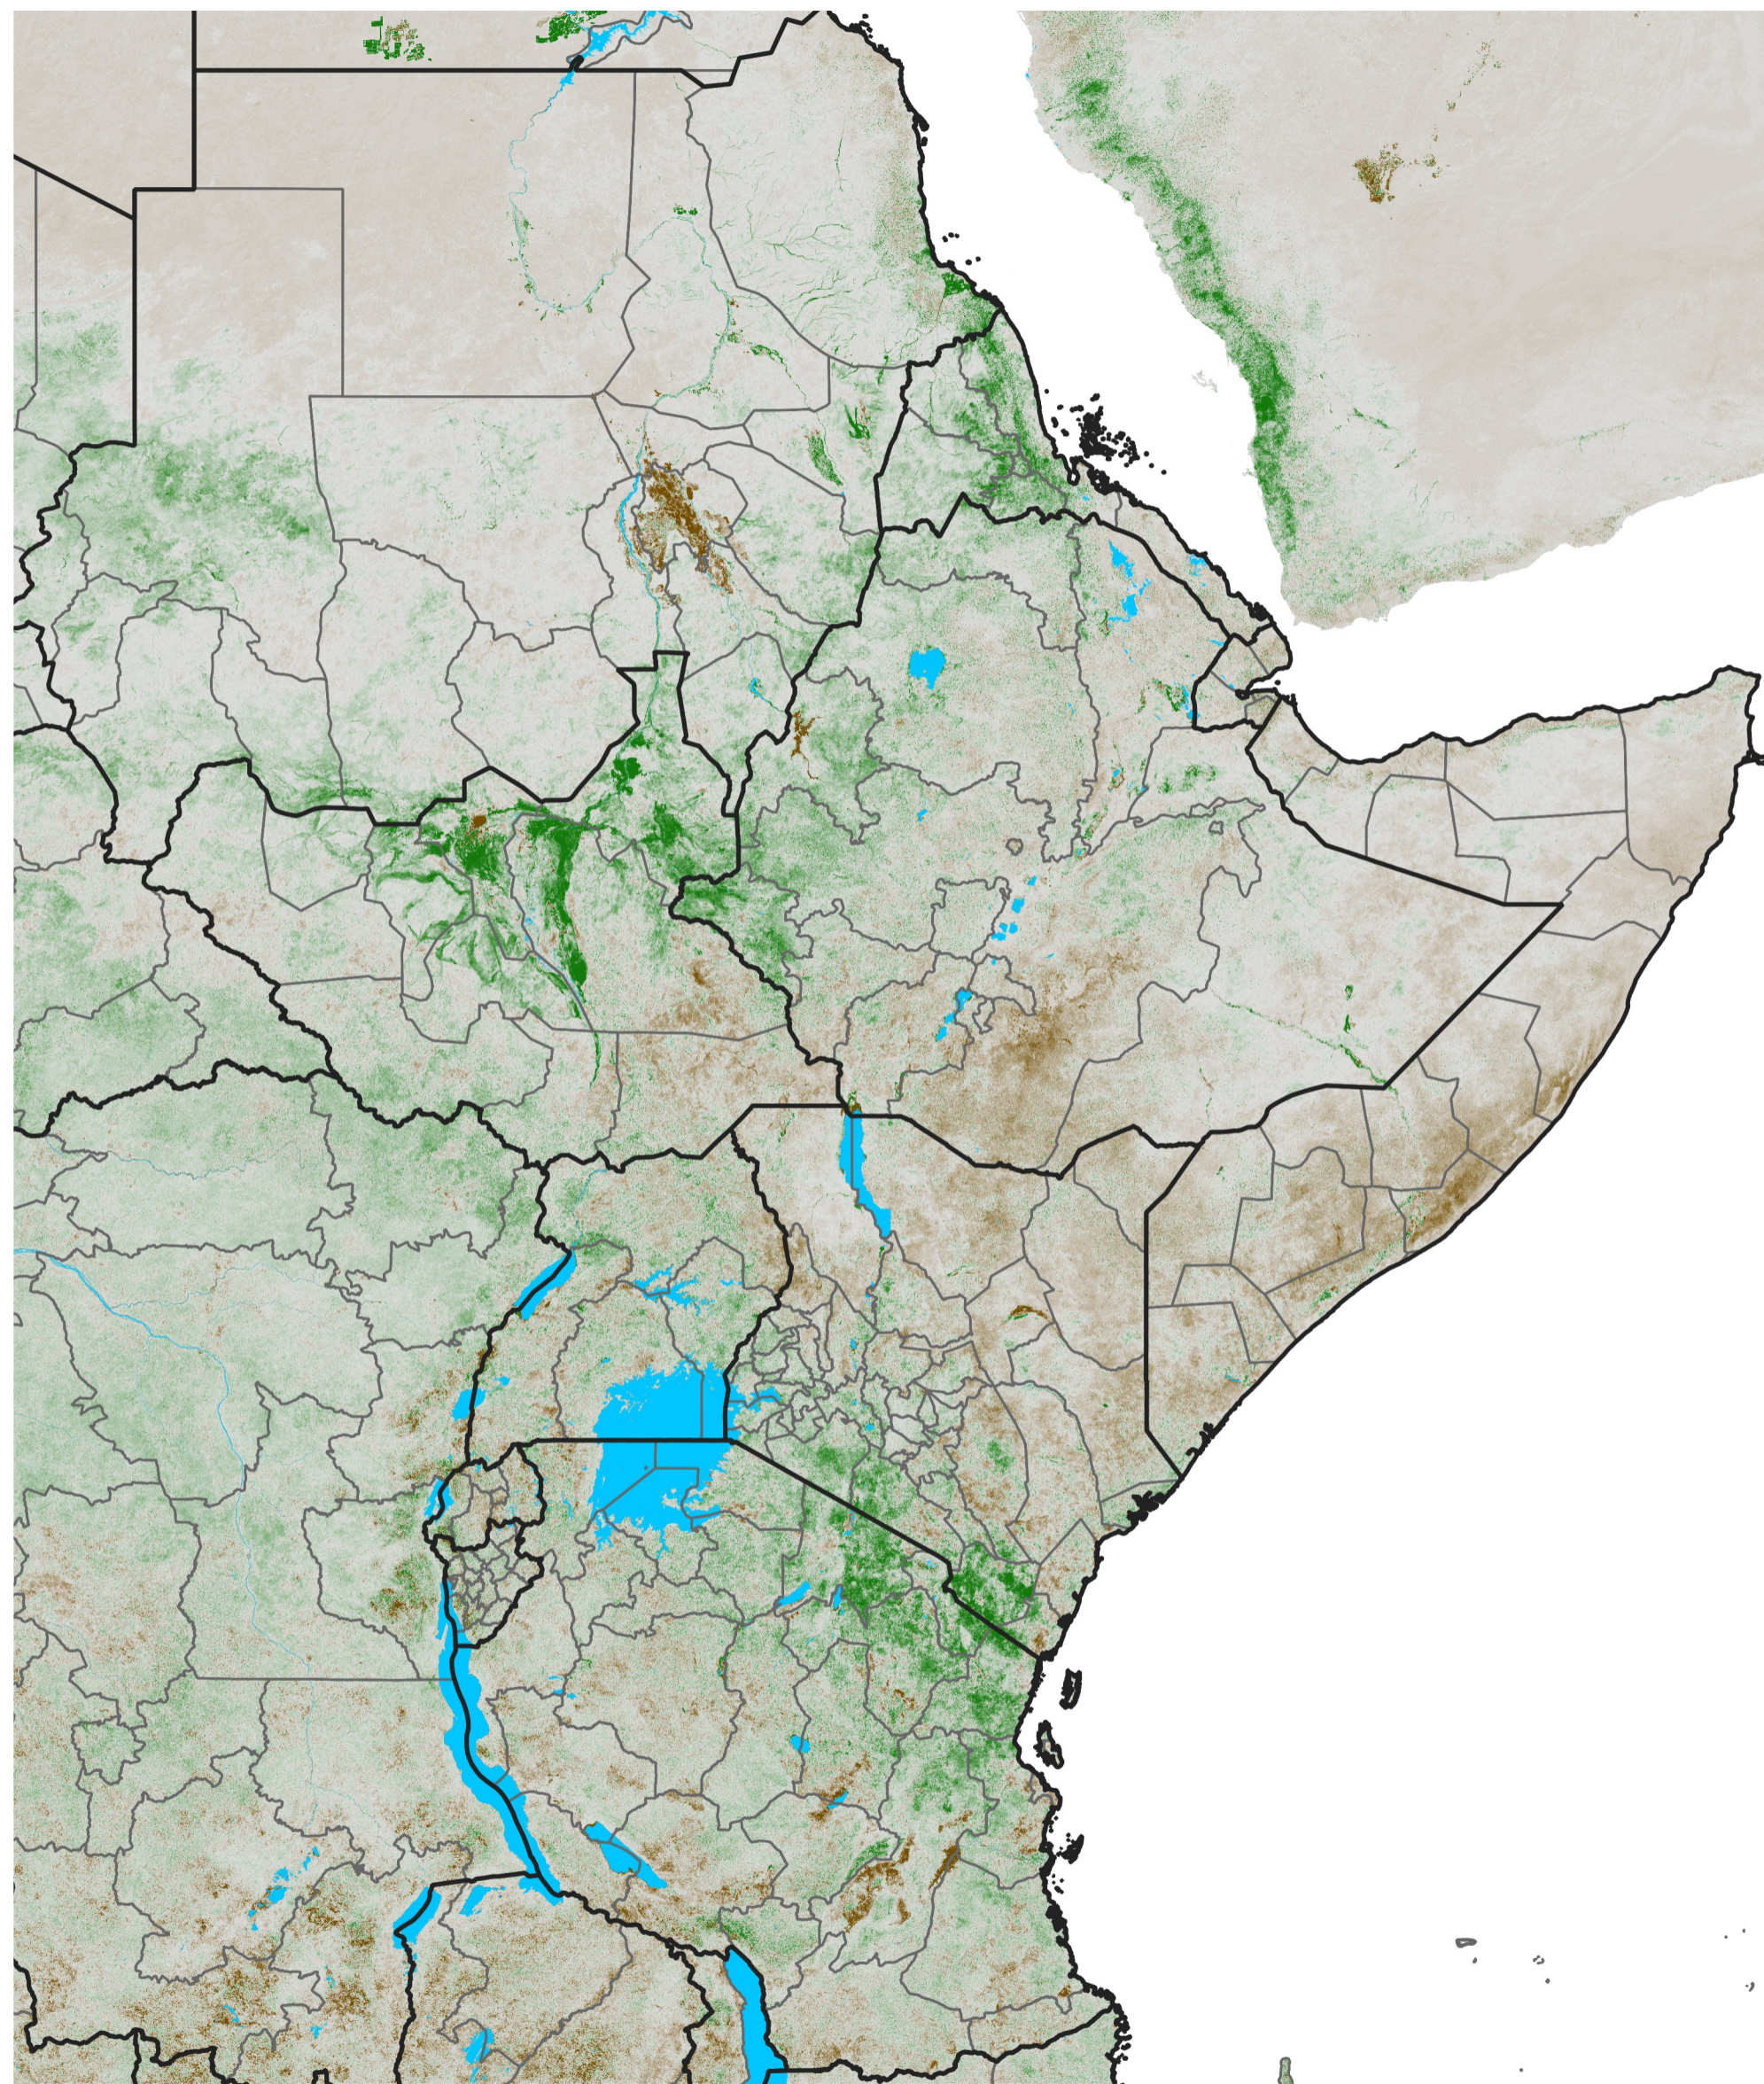

East Africa NDVI Anomaly

2025 minus Mean (2012 - 2021)

Period 09 / Feb 06 - 15, 2025

NDVI Anomaly

< -0.3 -0.2 -0.1 -0.05 0.05 0.1 0.2 >0.3

Negative

No Difference

Positive