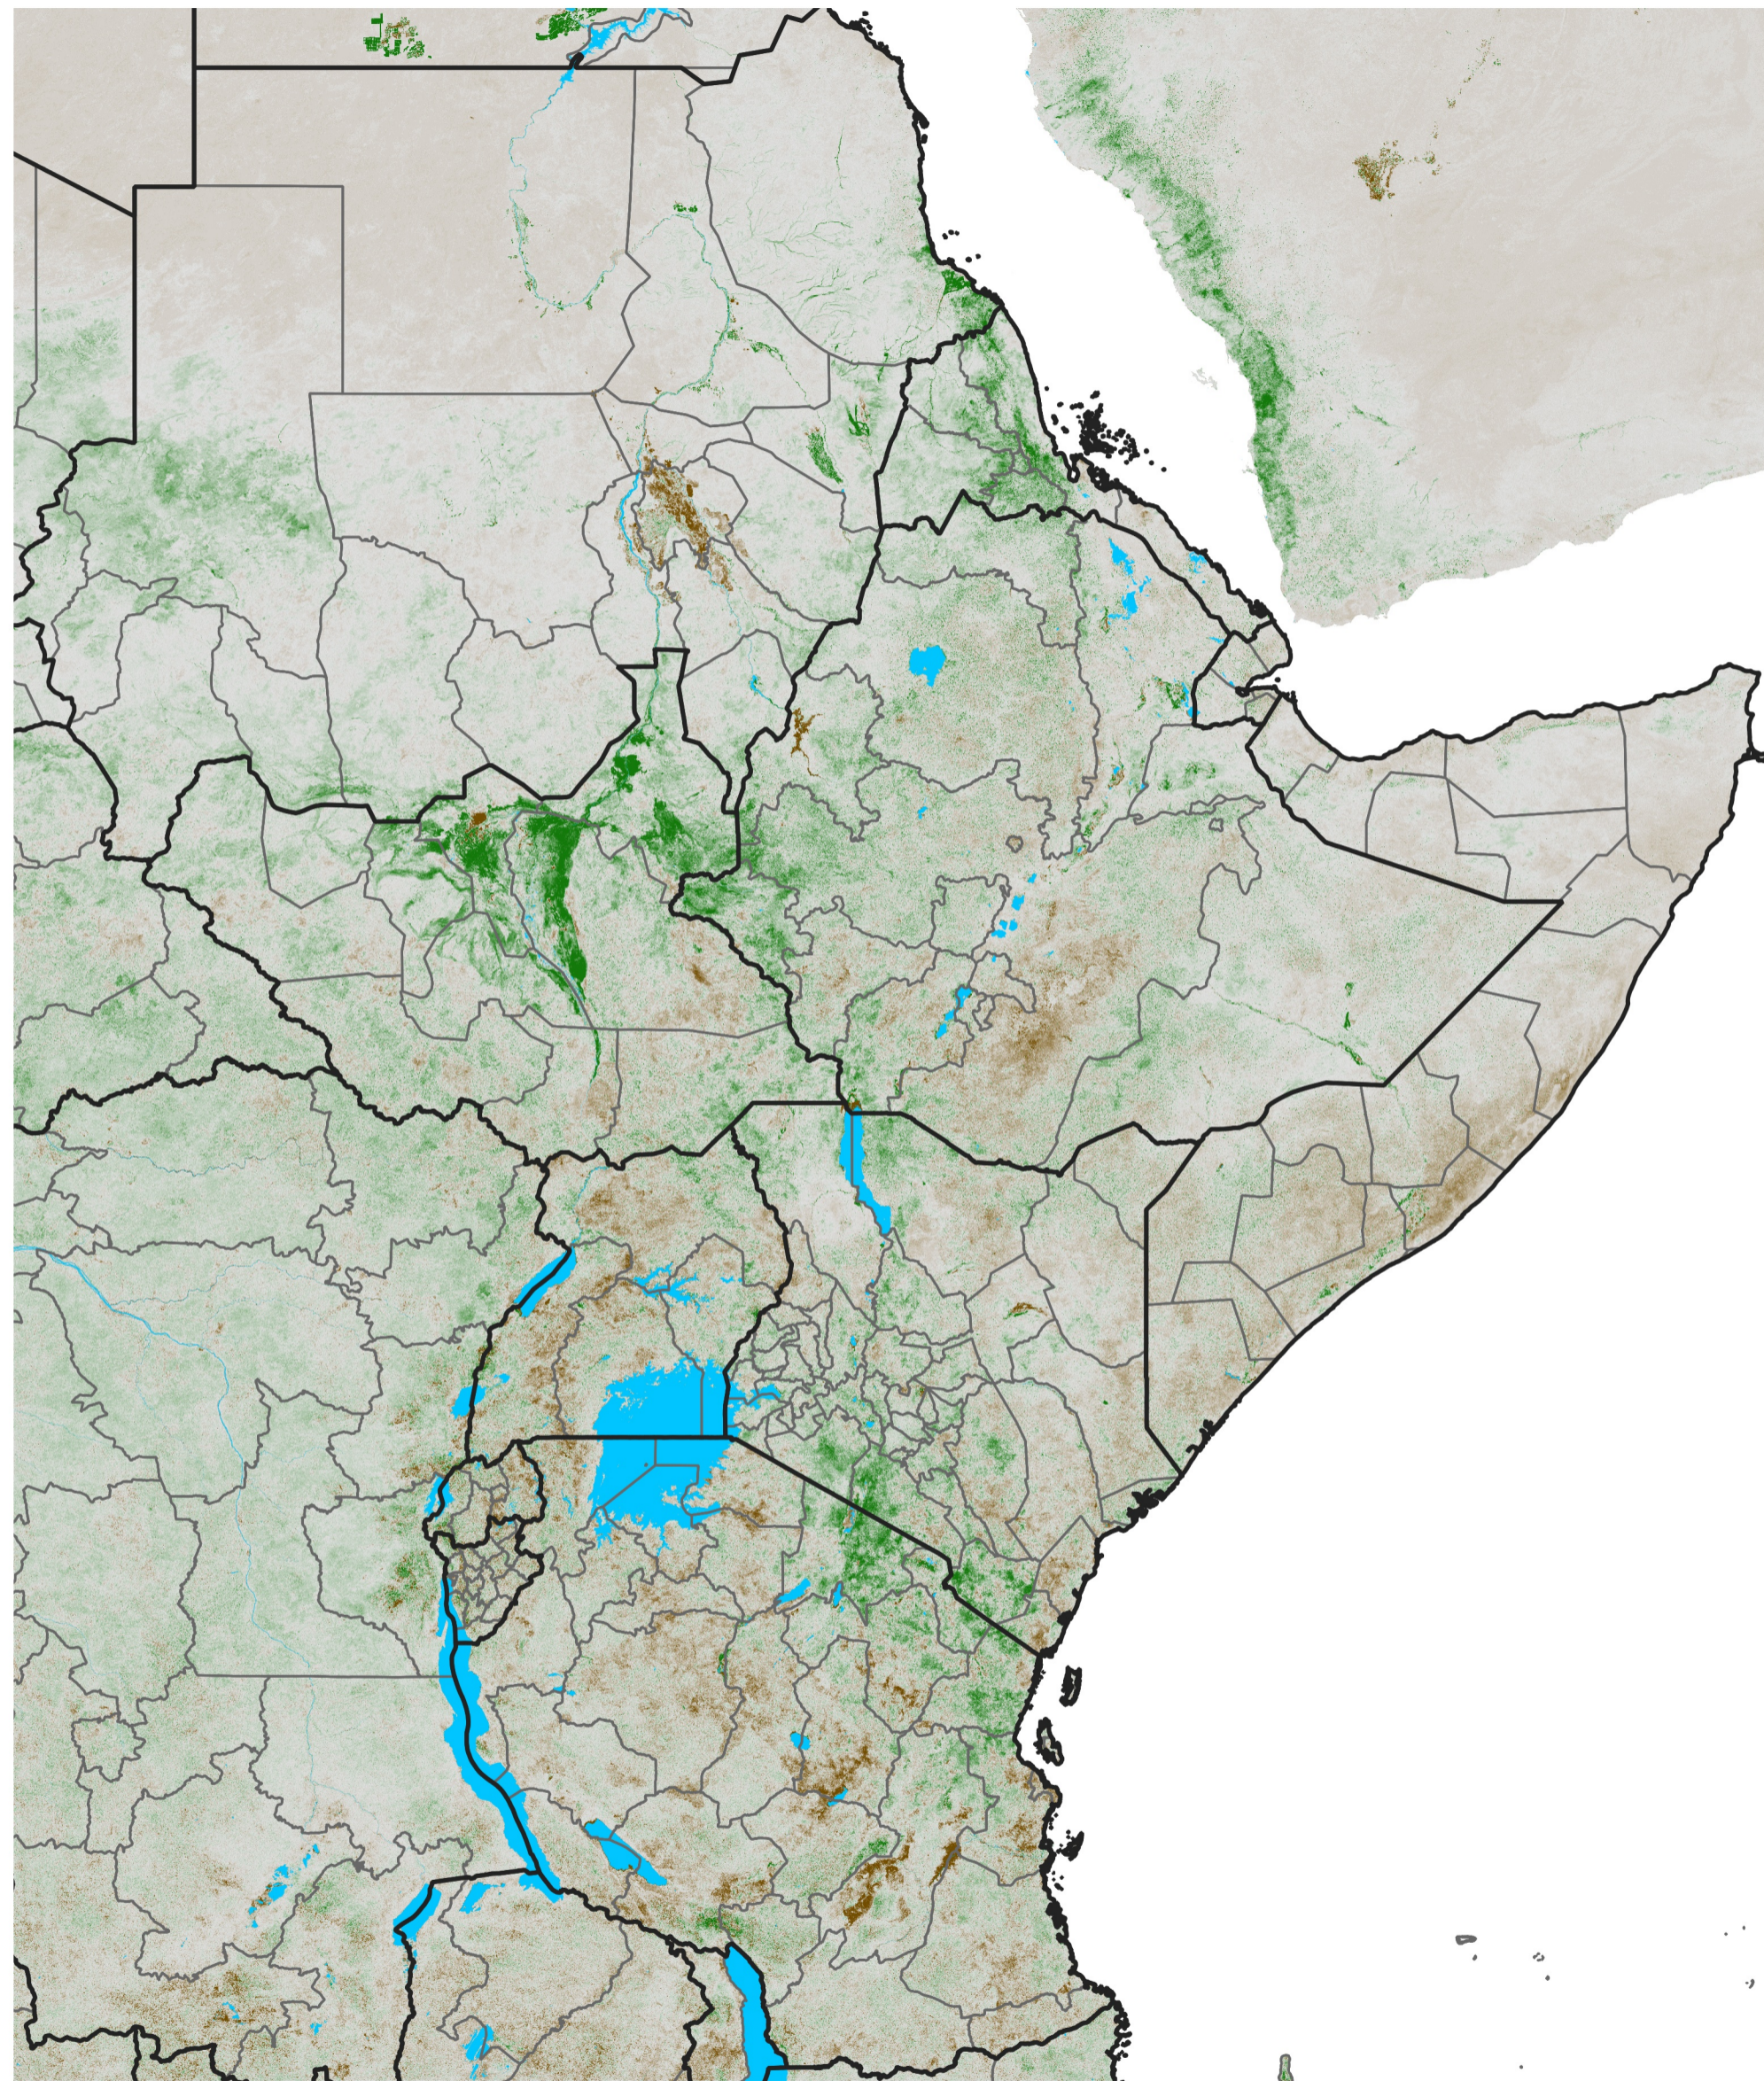

East Africa NDVI Anomaly

2025 minus Mean (2012 - 2021)

Period 14 / Mar 01 - 10, 2025

NDVI Anomaly

< -0.3 -0.2 -0.1 -0.05 0.05 0.1 0.2 >0.3

Negative

No Difference

Positive