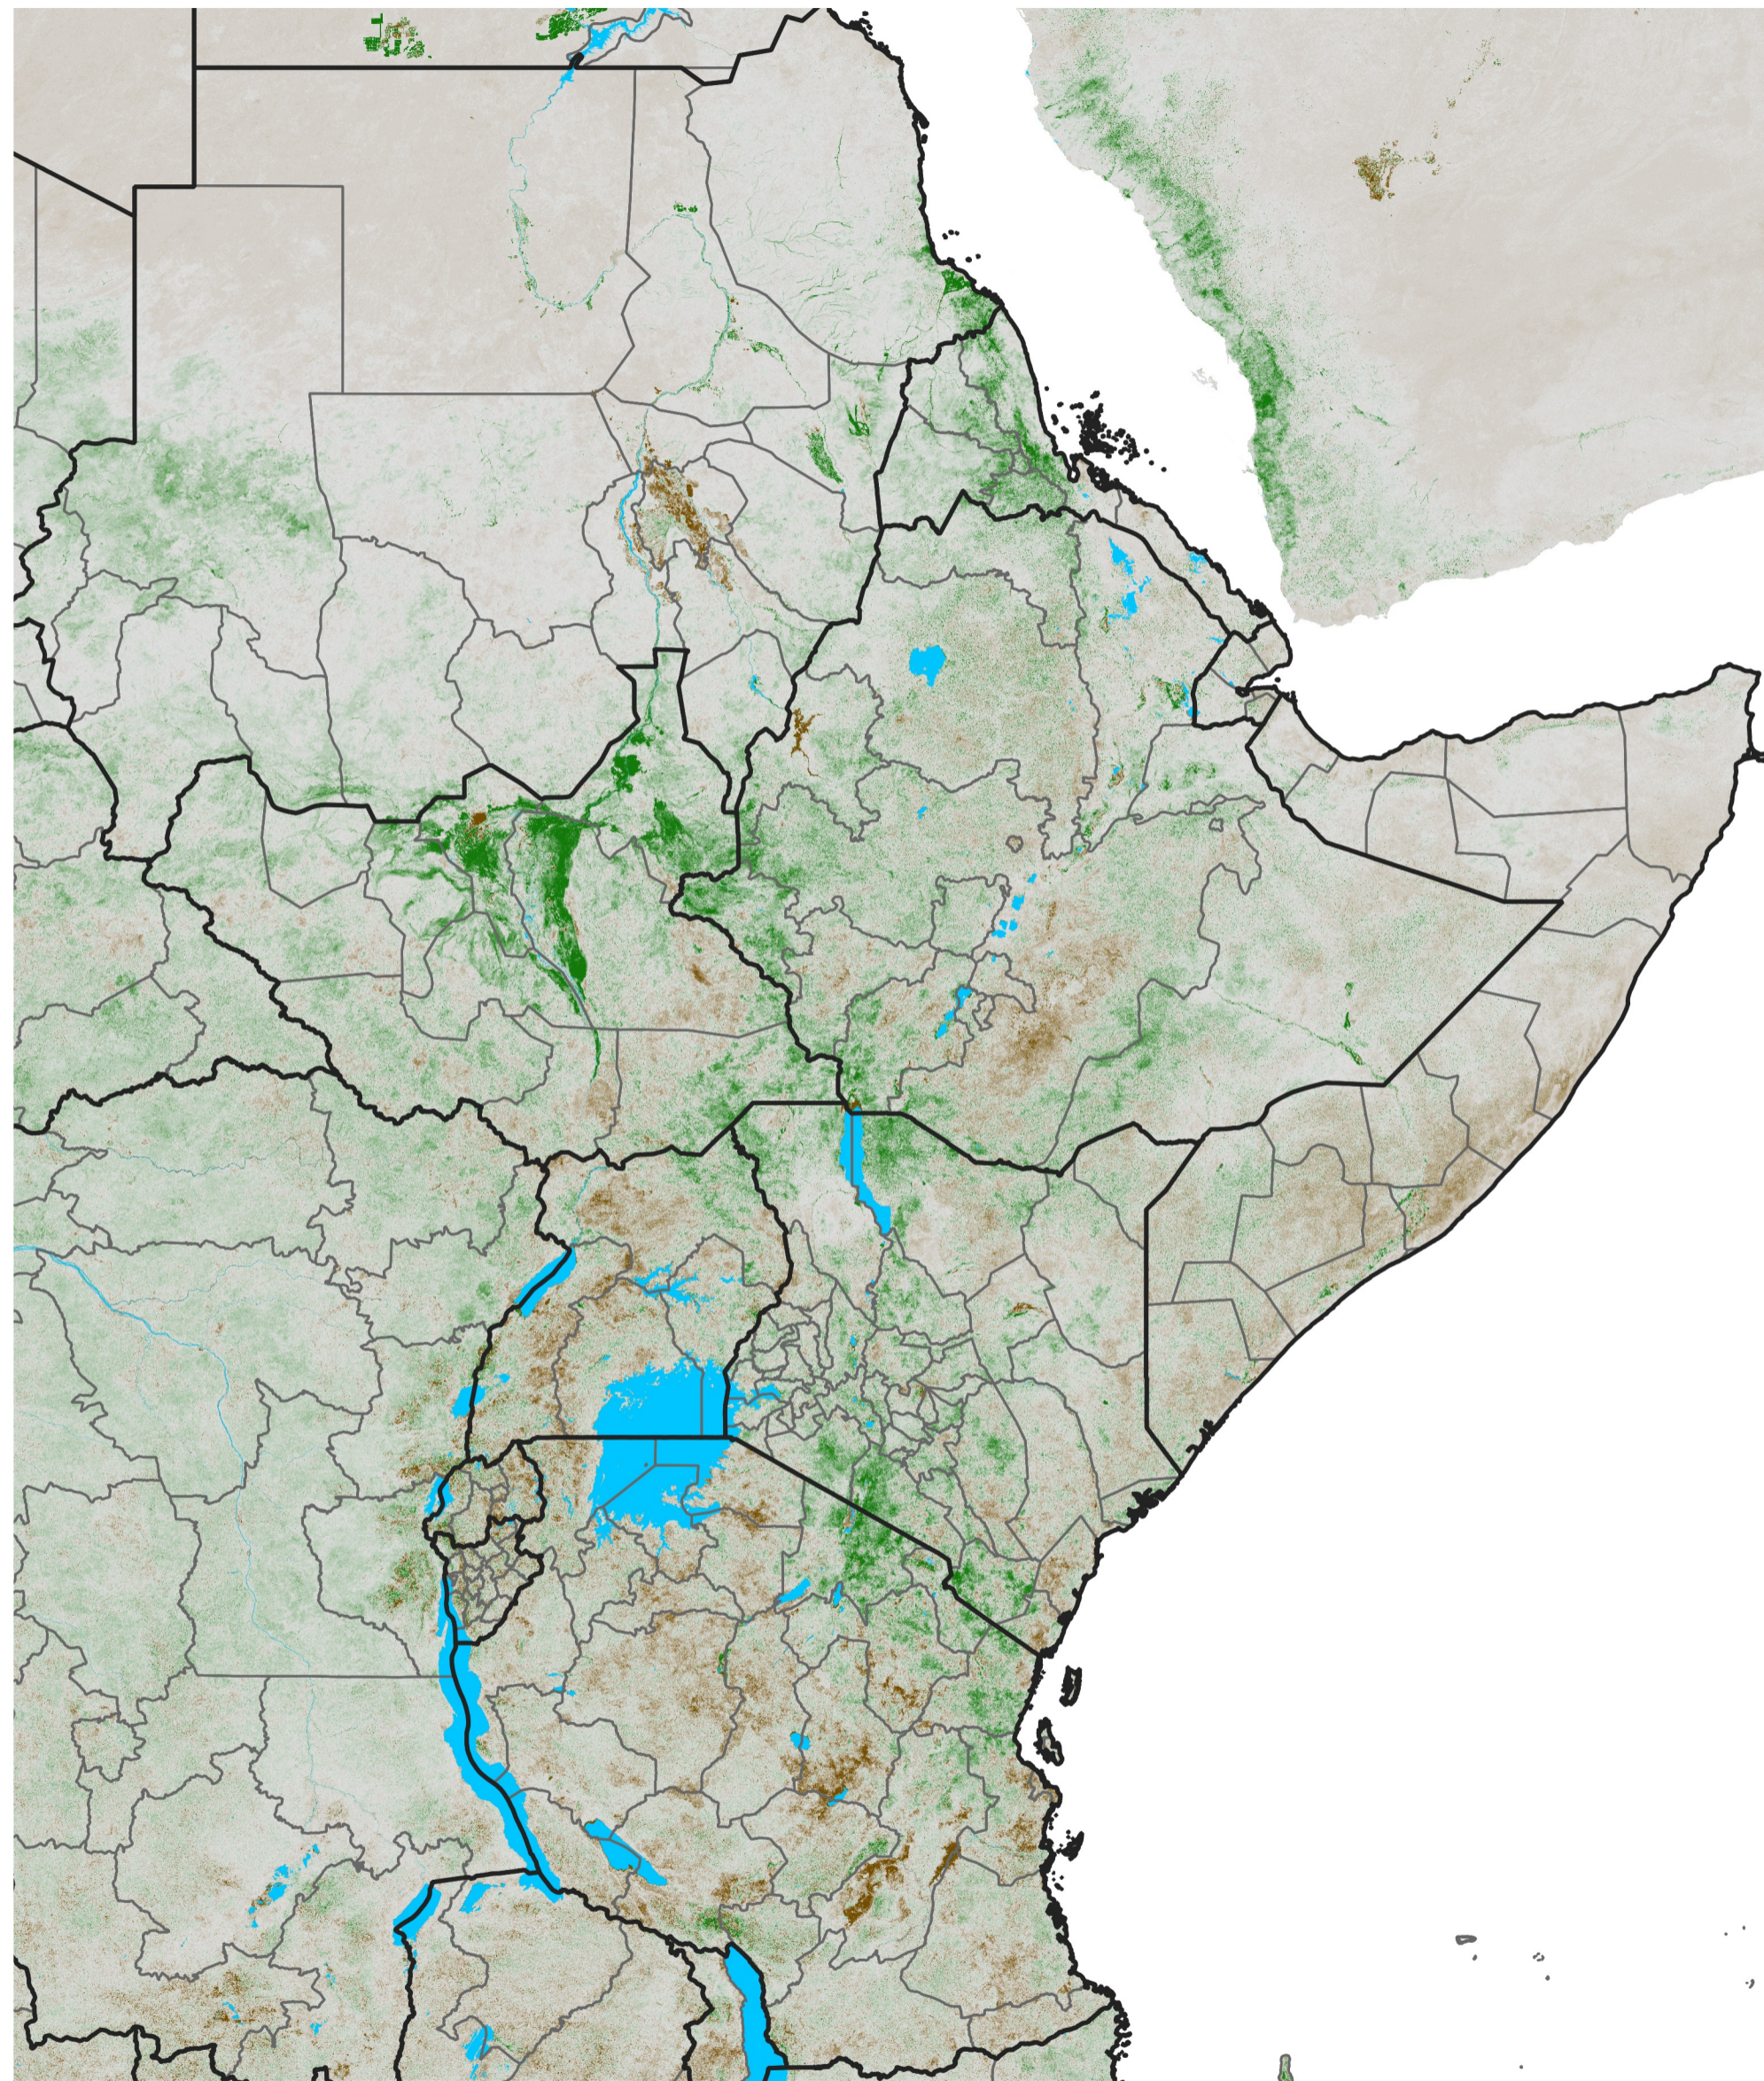

# East Africa NDVI Anomaly

2025 minus Mean (2012 - 2021)

Period 15 / Mar 06 - 15, 2025

## NDVI Anomaly

< -0.3   -0.2   -0.1   -0.05   0.05   0.1   0.2   >0.3

Negative

No Difference

Positive