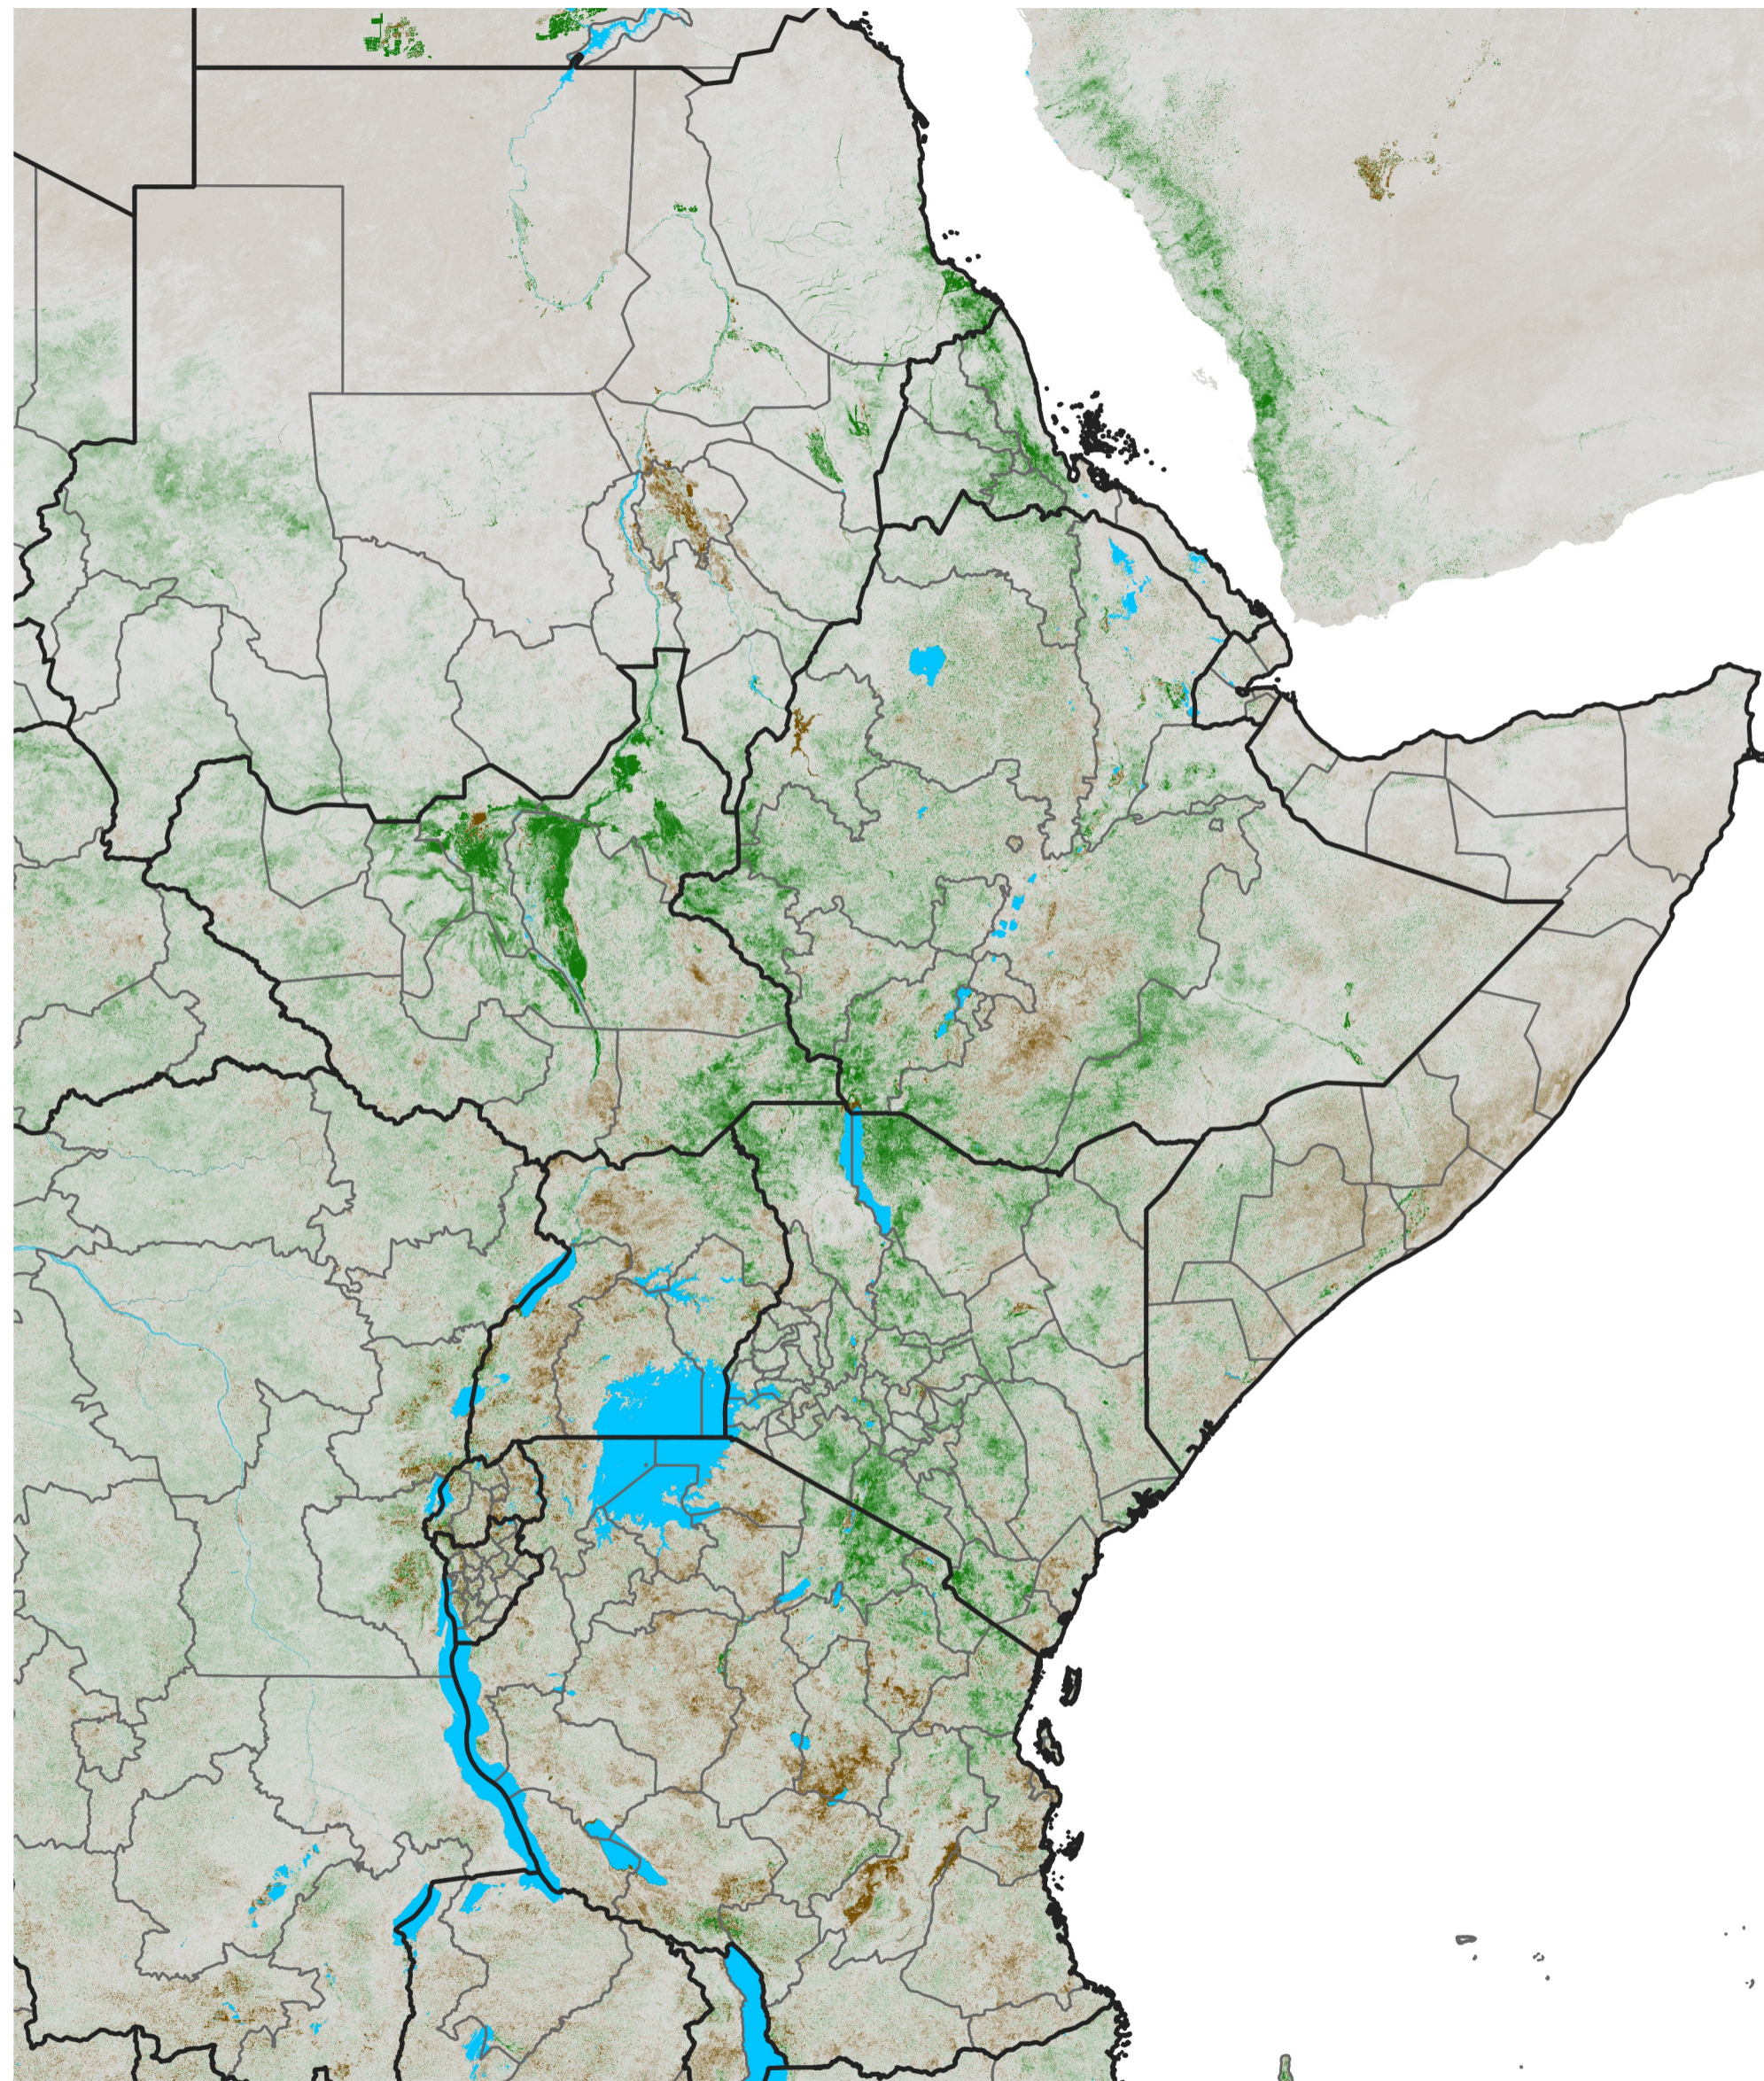

# East Africa NDVI Anomaly

2025 minus Mean (2012 - 2021)

Period 16 / Mar 11 - 20, 2025

## NDVI Anomaly

< -0.3   -0.2   -0.1   -0.05   0.05   0.1   0.2   >0.3

Negative

No Difference

Positive