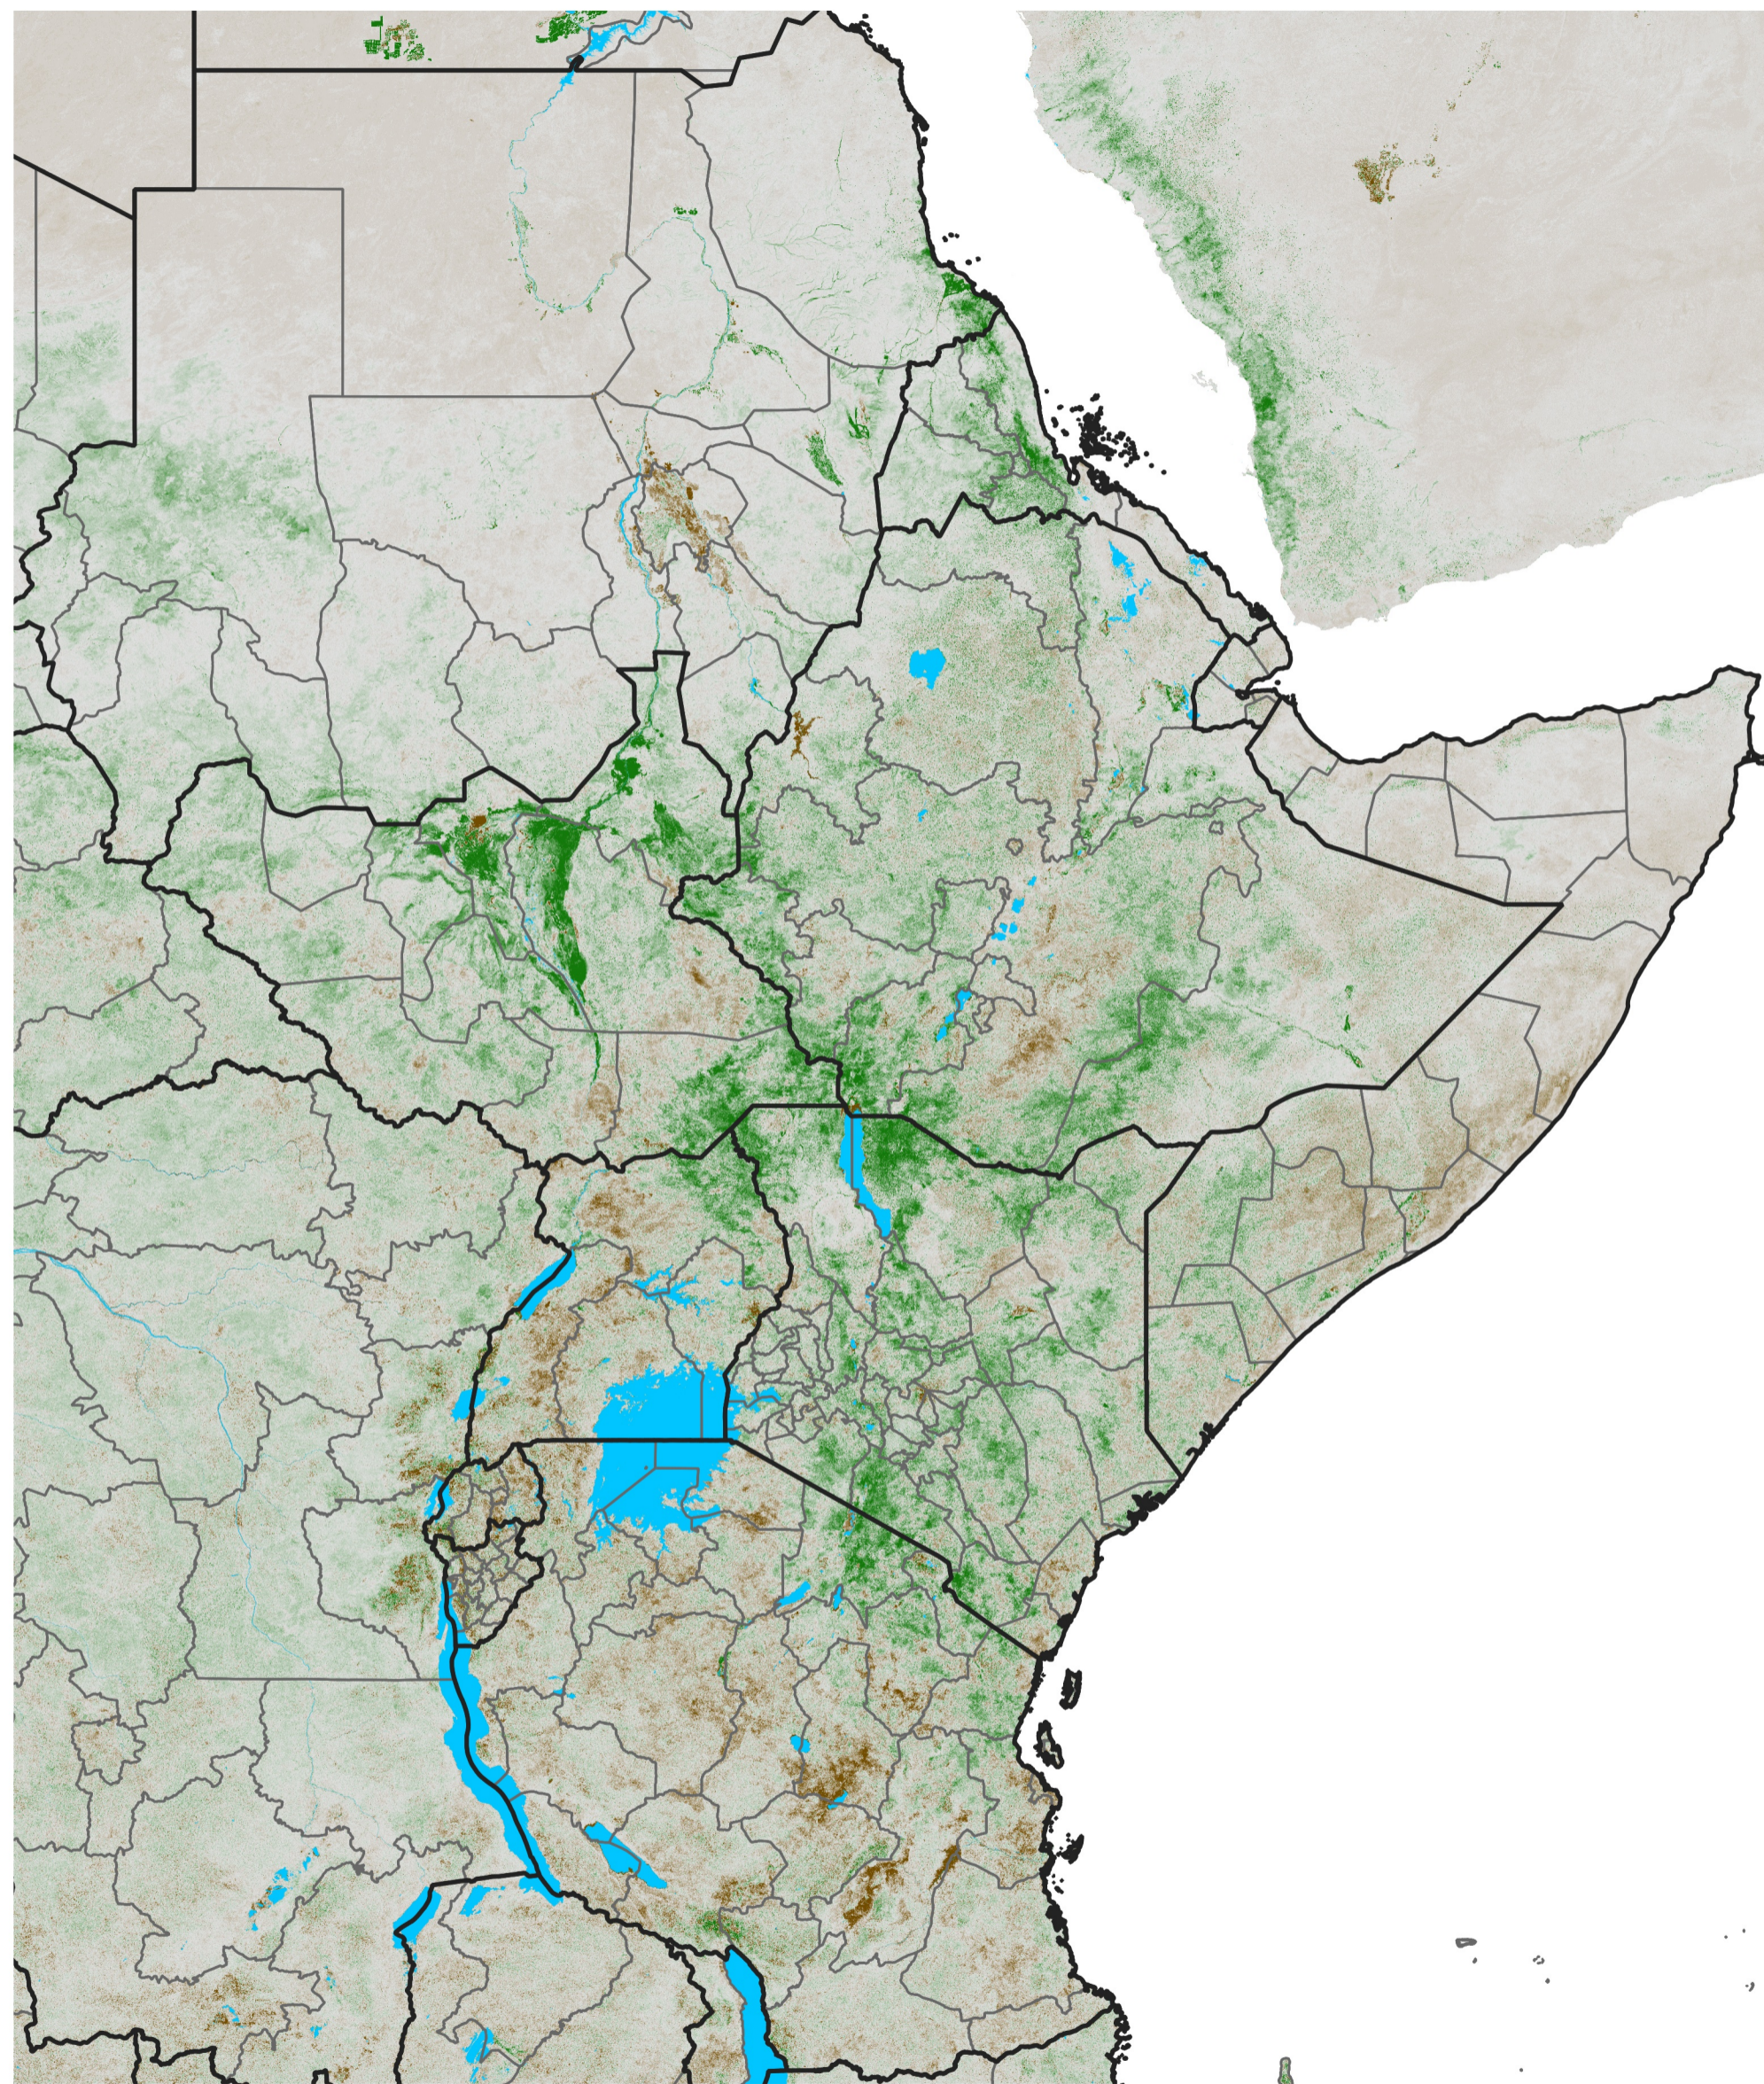

East Africa NDVI Anomaly

2025 minus Mean (2012 - 2021)

Period 17 / Mar 16 - 25, 2025

NDVI Anomaly

< -0.3 -0.2 -0.1 -0.05 0.05 0.1 0.2 >0.3

Negative

No Difference

Positive