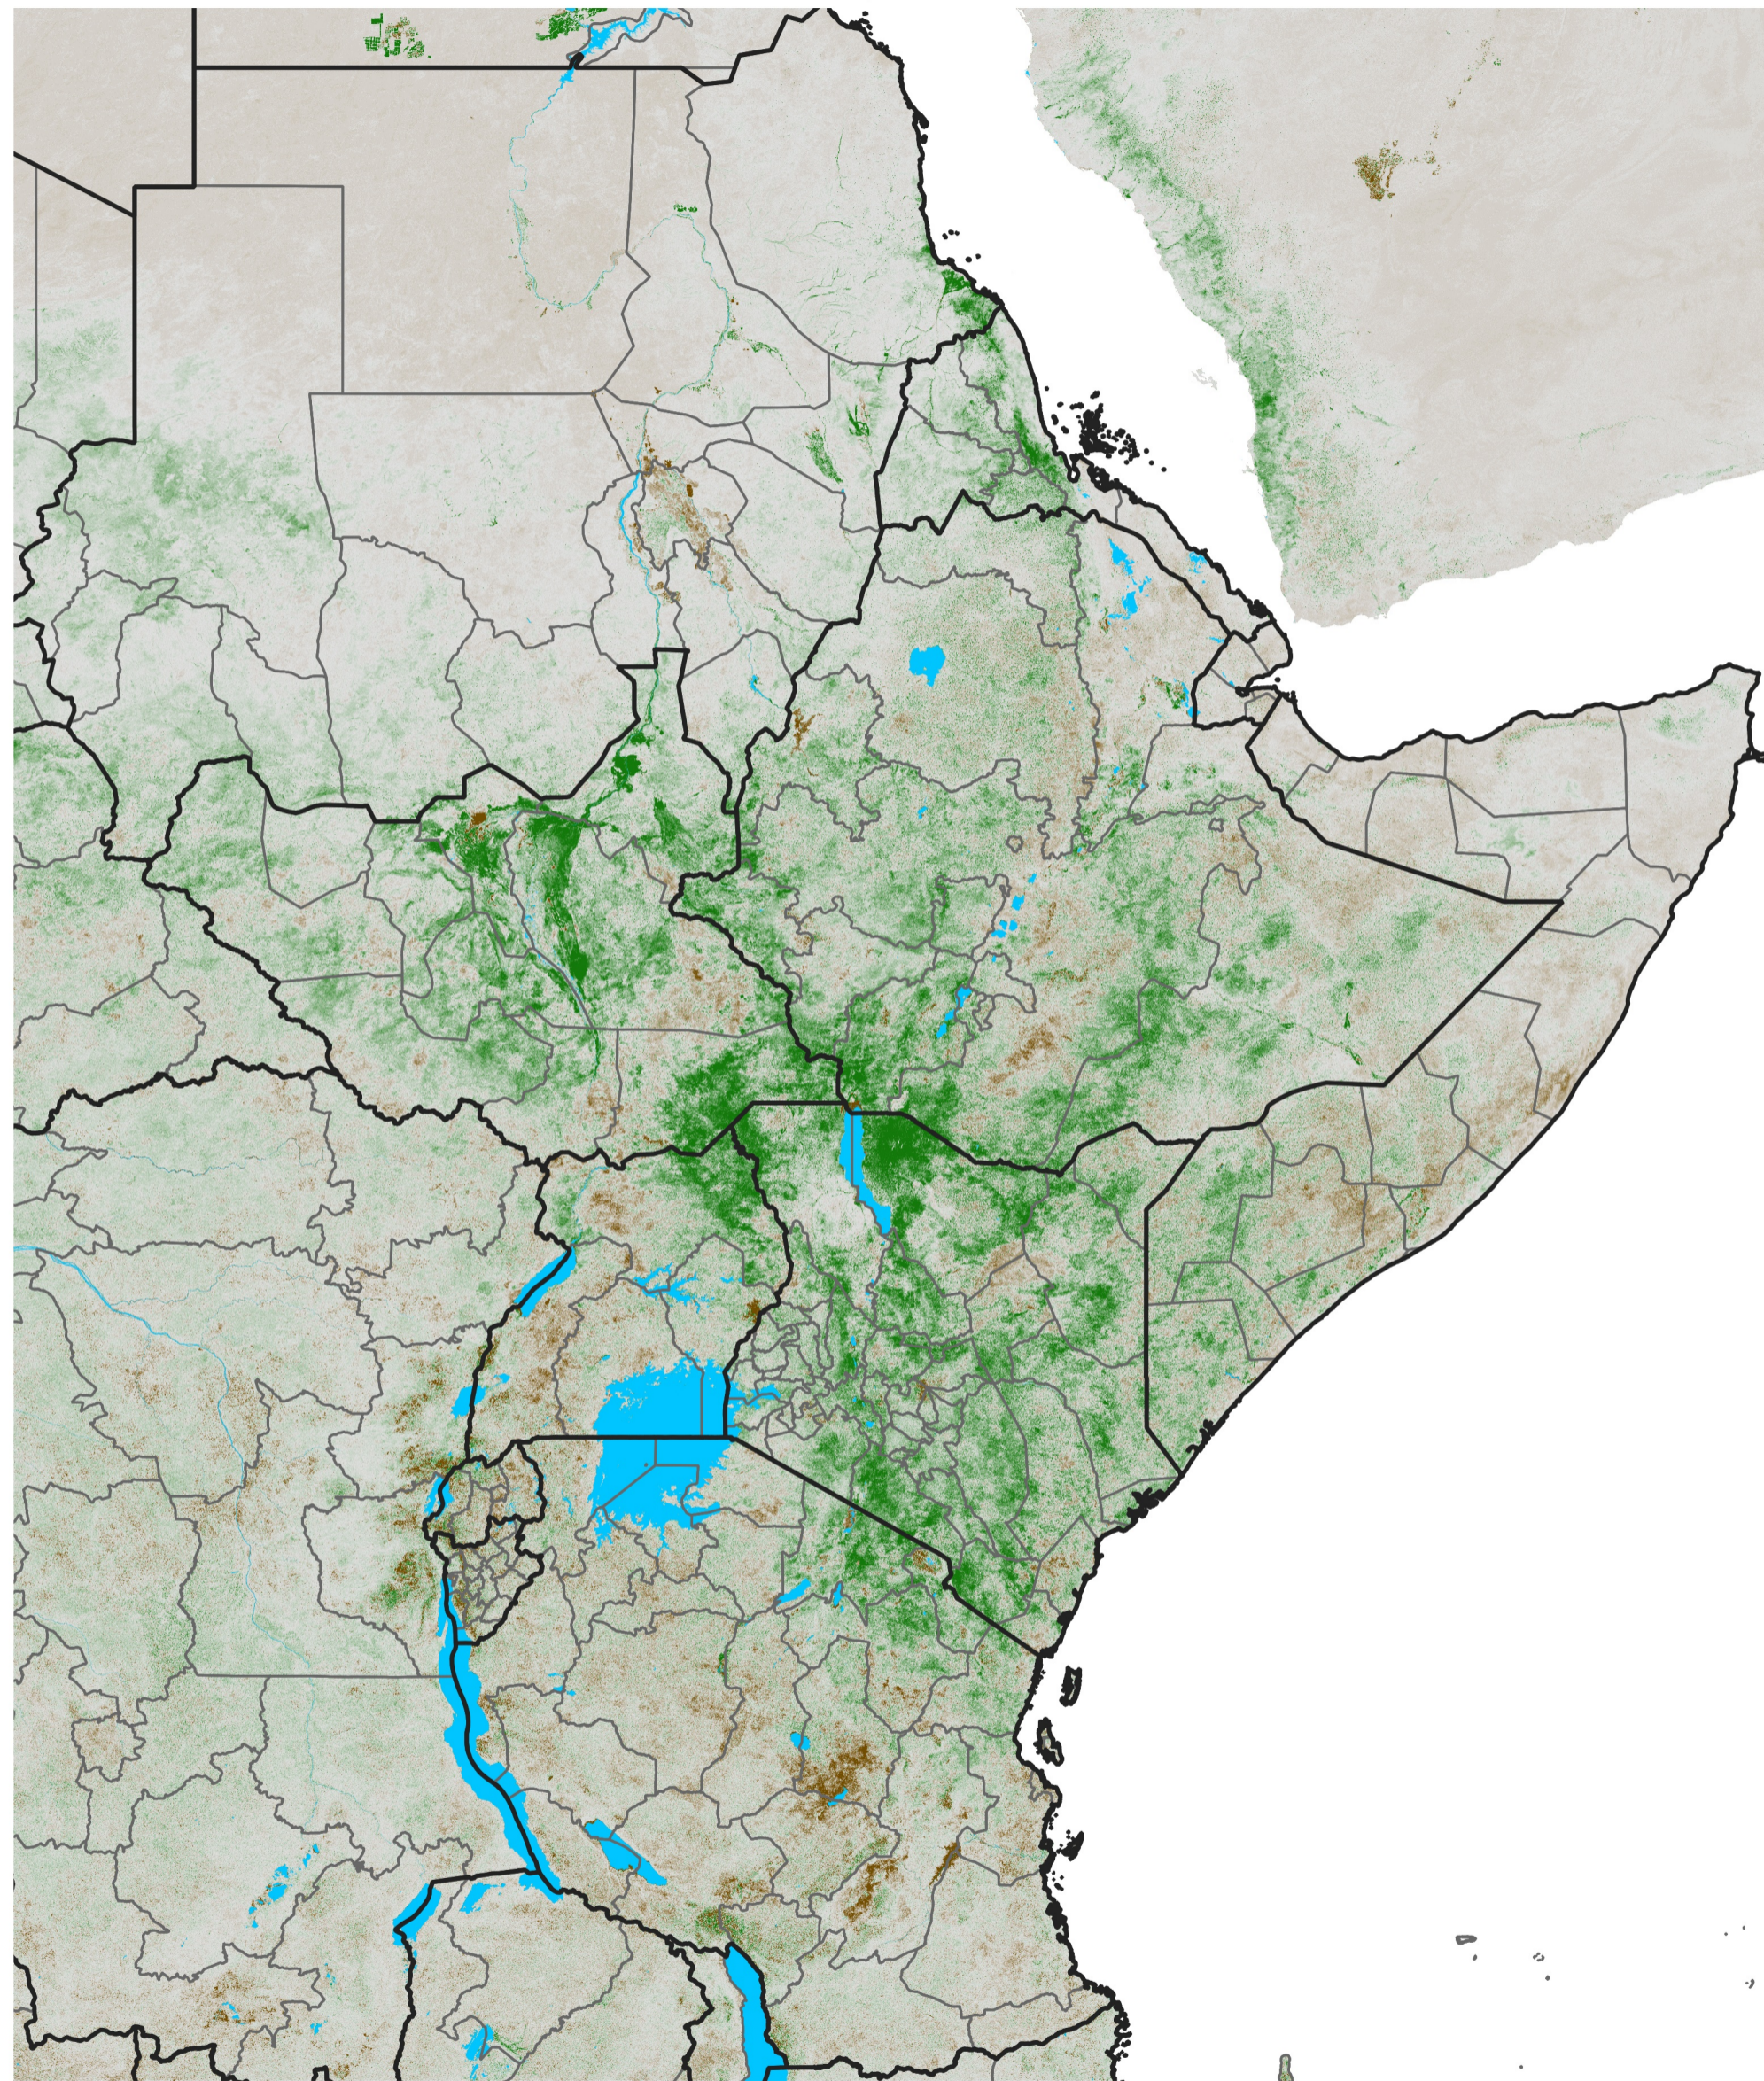

East Africa NDVI Anomaly

2025 minus Mean (2012 - 2021)

Period 20 / Apr 01 - 10, 2025

NDVI Anomaly

< -0.3 -0.2 -0.1 -0.05 0.05 0.1 0.2 >0.3

Negative

No Difference

Positive