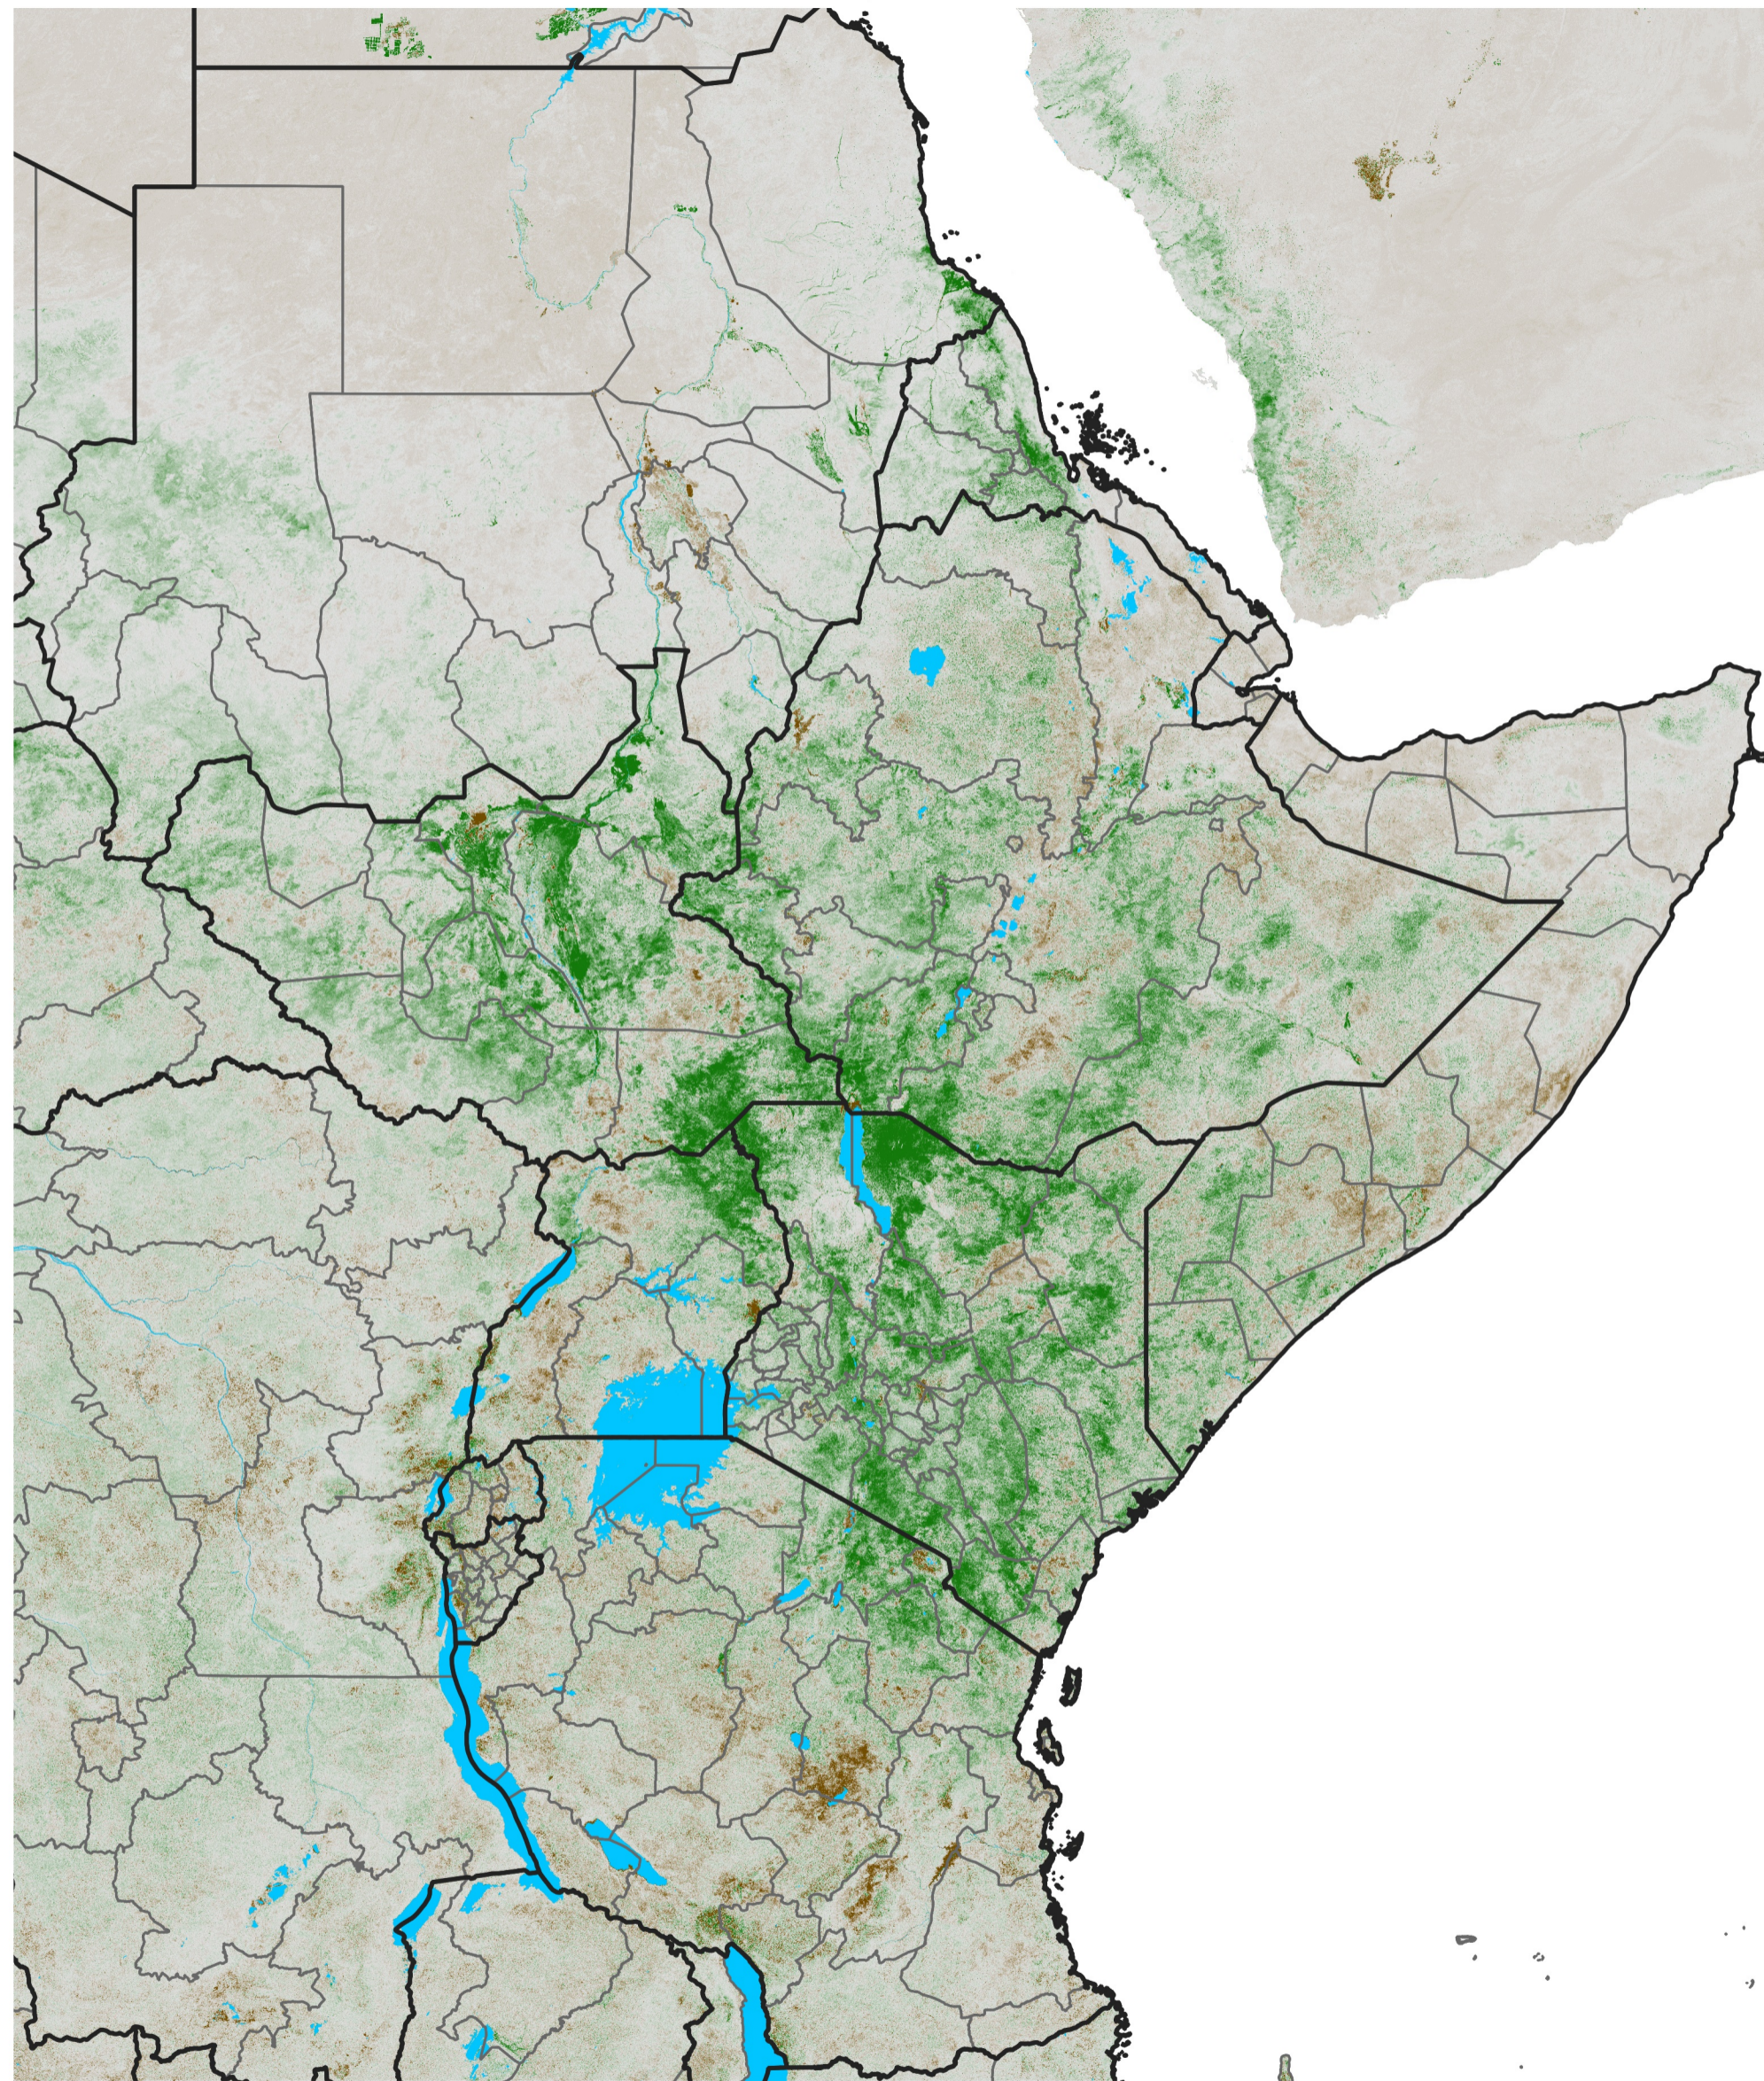

East Africa NDVI Anomaly

2025 minus Mean (2012 - 2021)

Period 21 / Apr 06 - 15, 2025

NDVI Anomaly

< -0.3 -0.2 -0.1 -0.05 0.05 0.1 0.2 >0.3

Negative

No Difference

Positive