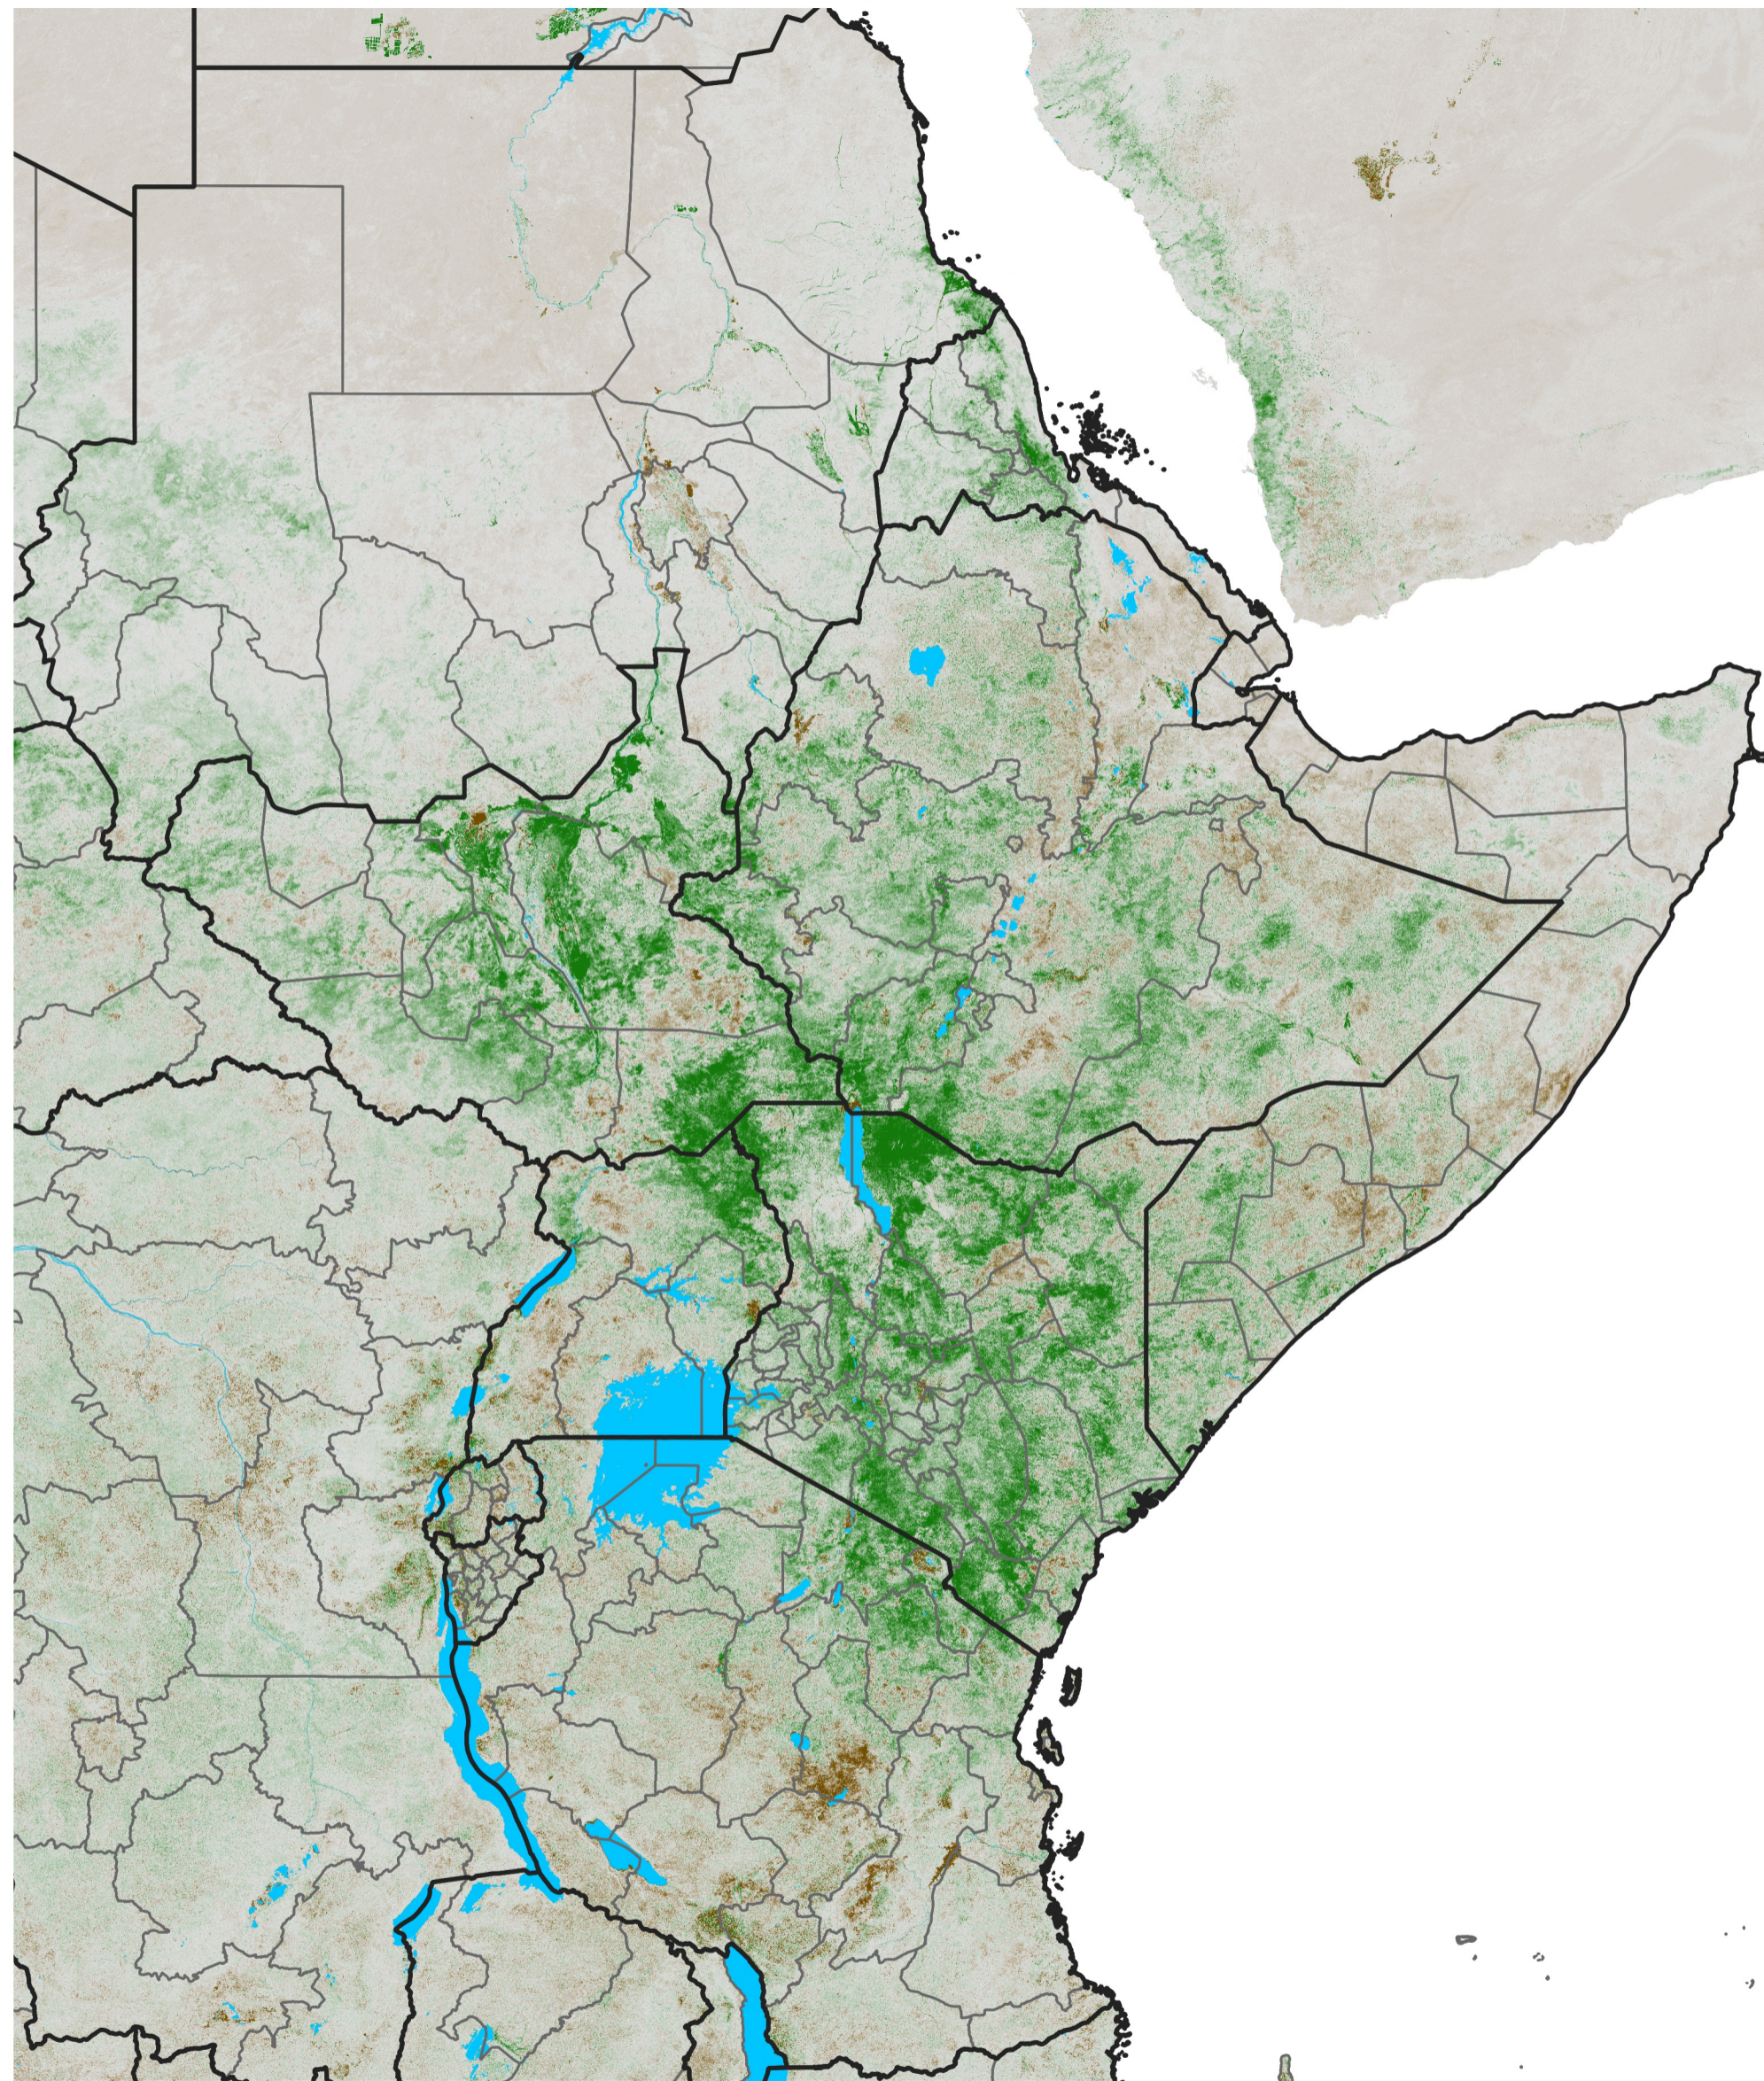

# East Africa NDVI Anomaly

2025 minus Mean (2012 - 2021)

Period 22 / Apr 11 - 20, 2025

## NDVI Anomaly

< -0.3   -0.2   -0.1   -0.05   0.05   0.1   0.2   > 0.3

Negative

No Difference

Positive