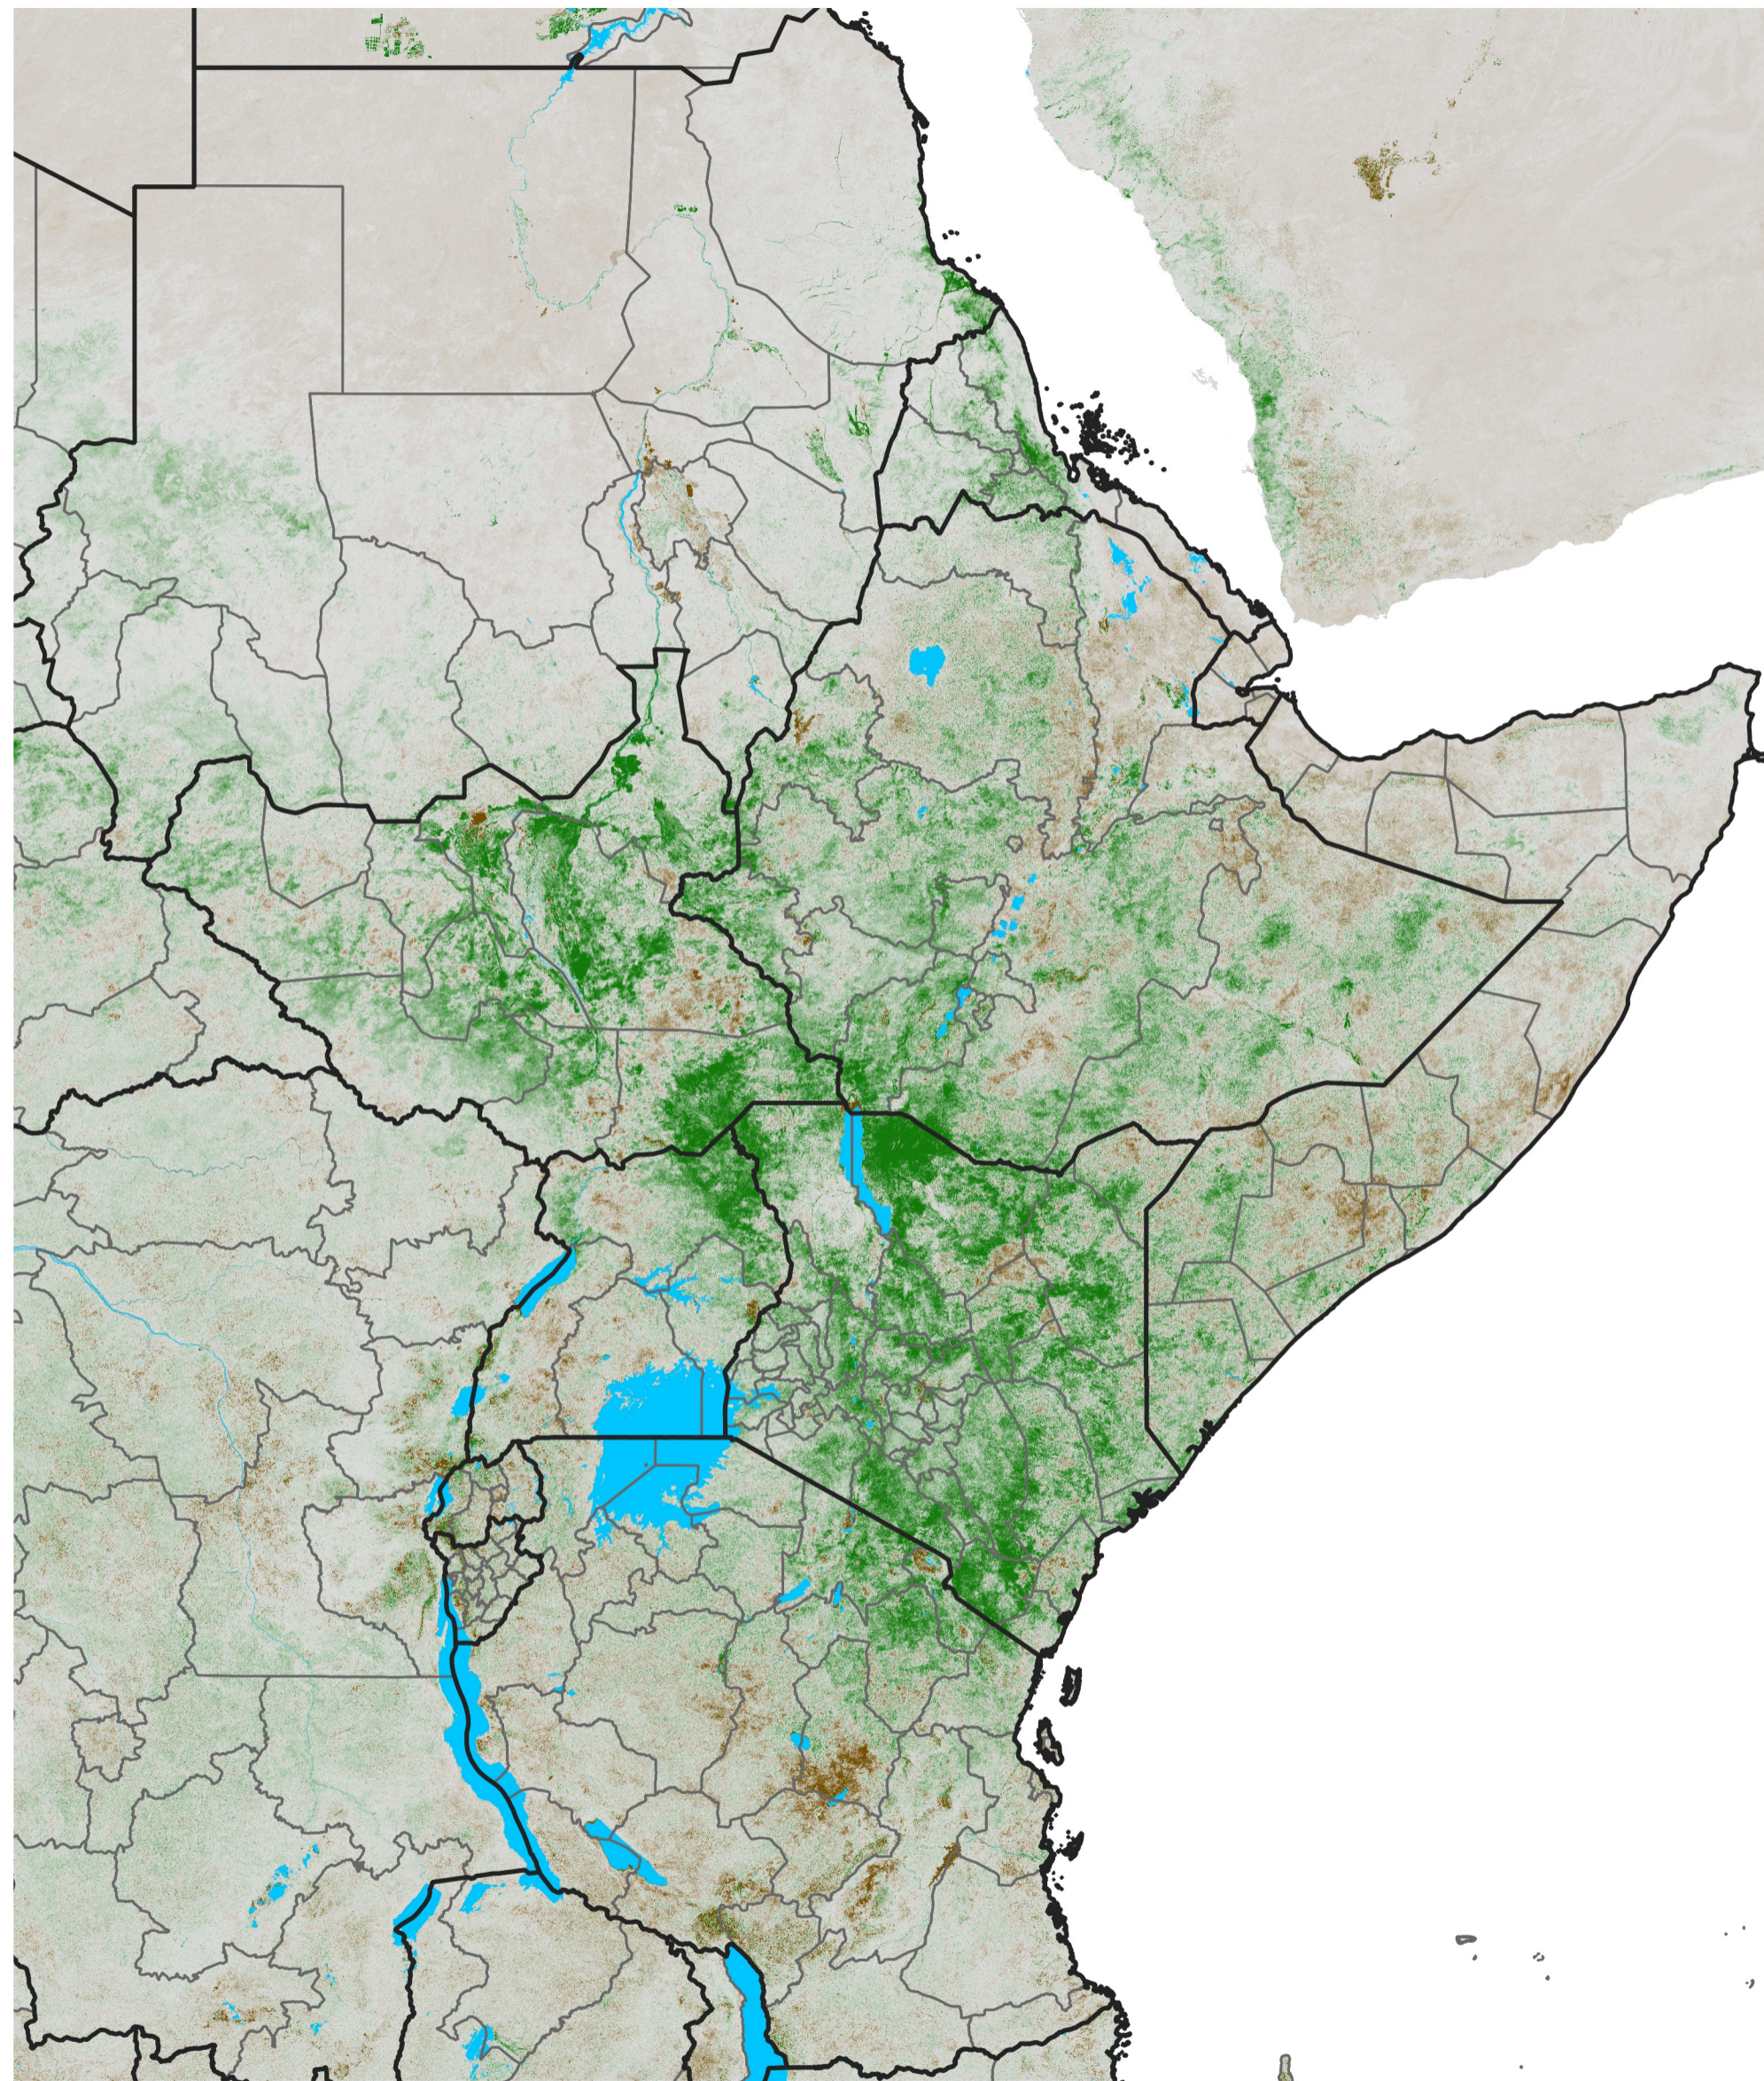

East Africa NDVI Anomaly

2025 minus Mean (2012 - 2021)

Period 23 / Apr 16 - 25, 2025

NDVI Anomaly

<math>< -0.3</math> -0.2 -0.1 -0.05 0.05 0.1 0.2 >0.3

Negative

No Difference

Positive